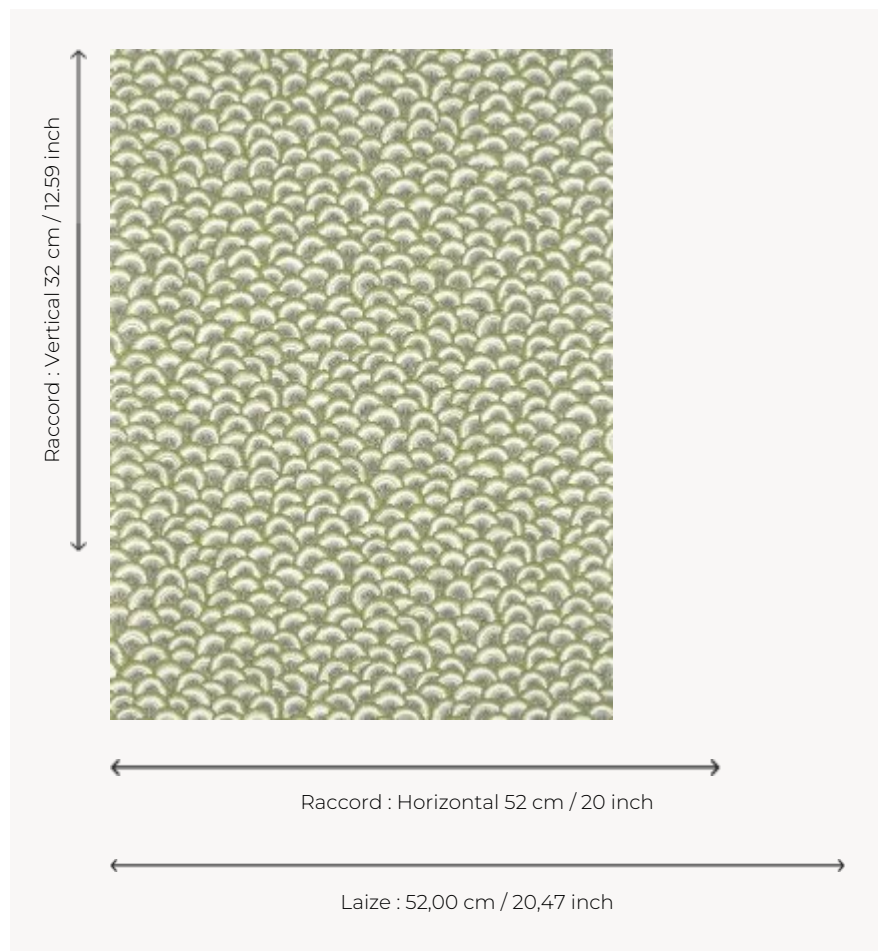

BP365004 PONTCHARTRAIN COORDONNE

Pattern of interlocking scales typical of the mounds of the Indian trees of life of the eighteenth century. The traditional rotary screen printing perfectly retranscribes the artisanal spirit of Indian block printing technique. The coordinated design is also available in embroidery and printed panel.

BP365004 - Anis

Braquenié

TYPE	Small width printed wallpapers
SALES UNIT	Available per roll of 10,05 mts
BACKING	NON WOVEN
COMPOSITION	-
WIDTH	52 cm / 20,47 inch
REPEAT	H: 52 cm - 20,00 inch V: 32 cm - 12,59 inch Straight repeat
WEIGHT	155 gr / m ²
CARE	
TRIMMING	Trimmed
HANGING/REMOVING	Paste the wall Strippable
CERTIFICATIONS	EUROCLASS B-s1,d0 ASTM E84 Class A
NOTES	Good lightfastness Flame retardant backing Traditional printing technique
BOOK	B9979PPBRAQ9

6 Colors

BP365001
Pivoine

BP365002
Guimauve

BP365003
Miel

BP365004
Anis

BP365005
Celadon

BP365006
Ciel