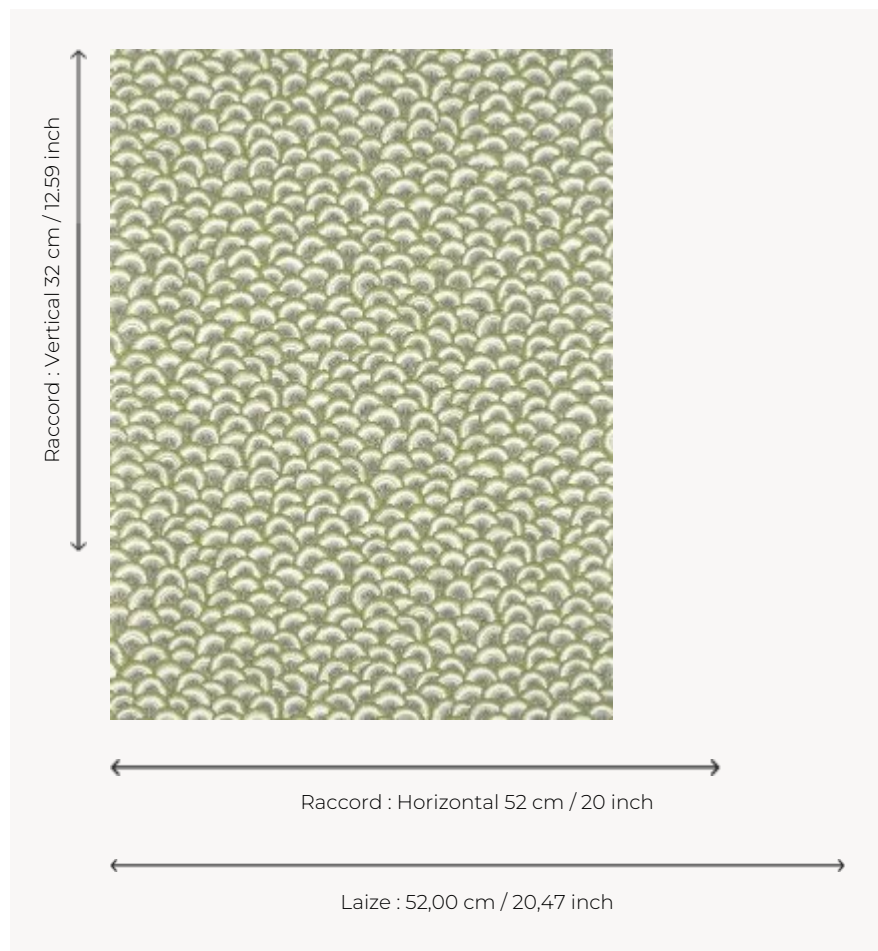

BP365004 PONTCHARTRAIN COORDONNE

Pattern of interlocking scales typical of the mounds of the Indian trees of life of the eighteenth century. The traditional rotary screen printing perfectly retranscribes the artisanal spirit of Indian block printing technique. The coordinated design is also available in embroidery and printed panel.

BP365004 - Anis

Braquenié

TYPE	Small width printed wallpapers
SALES UNIT	Available per roll of 10,05 mts
BACKING	NON WOVEN
COMPOSITION	-
WIDTH	52 cm / 20,47 inch
REPEAT	H: 52 cm - 20,00 inch V: 32 cm - 12,59 inch Straight repeat
WEIGHT	155 gr / m ²
CARE	
TRIMMING	Trimmed
HANGING/REMOVING	Paste the wall Strippable
CERTIFICATIONS	EUROCLASS B-s1,d0 ASTM E84 Class A
NOTES	Good lightfastness Flame retardant backing Traditional printing technique
BOOK	B9979PPBRAQ9

6 Colors

BP365001
Pivoine

BP365002
Guimauve

BP365003
Miel

BP365004
Anis

BP365005
Celadon

BP365006
Ciel