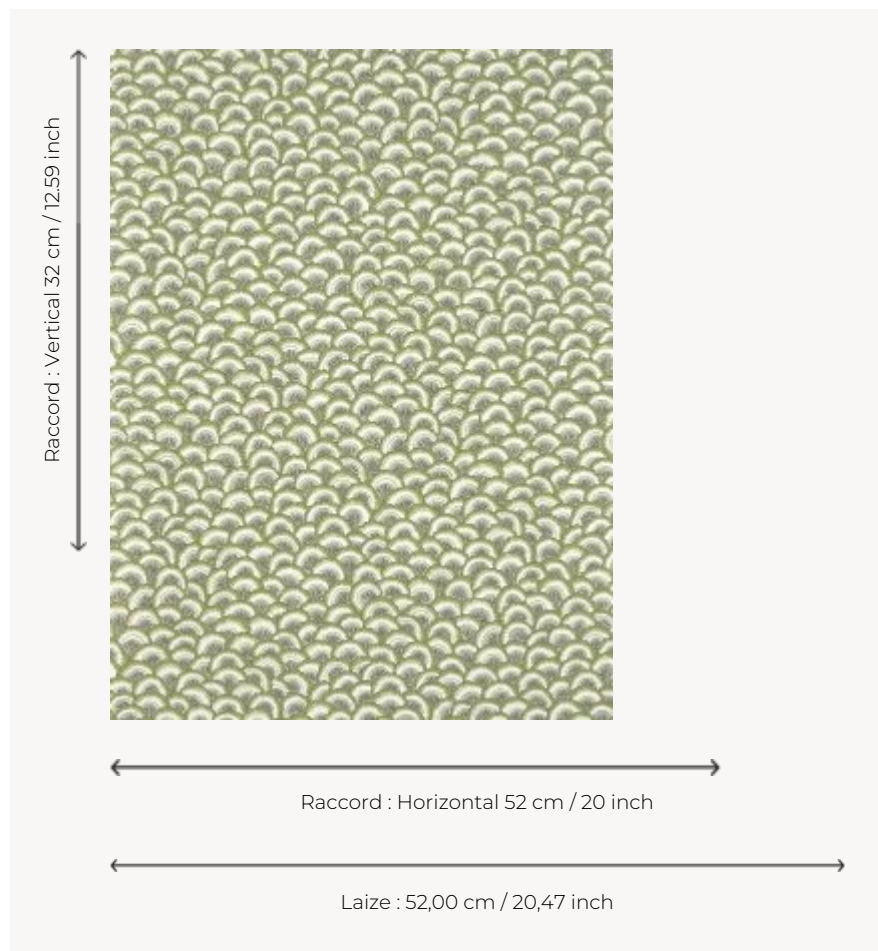

BP365004 PONTCHARTRAIN COORDONNE

Pattern of interlocking scales typical of the mounds of the Indian trees of life of the eighteenth century. The traditional rotary screen printing perfectly retranscribes the artisanal spirit of Indian block printing technique. The coordinated design is also available in embroidery and printed panel.

BP365004 - Anis

Braquenié

TYPE	Small width printed wallpapers
SALES UNIT	Available per roll of 10,05 mts
BACKING	NON WOVEN
COMPOSITION	-
WIDTH	52 cm / 20,47 inch
REPEAT	H: 52 cm - 20,00 inch V: 32 cm - 12,59 inch Straight repeat
WEIGHT	155 gr / m ²
CARE	 
TRIMMING	Trimmed
HANGING/REMOVING	Paste the wall Strippable
CERTIFICATIONS	EUROCLASS B-s1,d0 ASTM E84 Class A
NOTES	Good lightfastness Flame retardant backing Traditional printing technique
BOOK	B9979PPBRAQ9

6 Colors

BP365001
Pivoine

BP365002
Guimauve

BP365003
Miel

BP365004
Anis

BP365005
Celadon

BP365006
Ciel