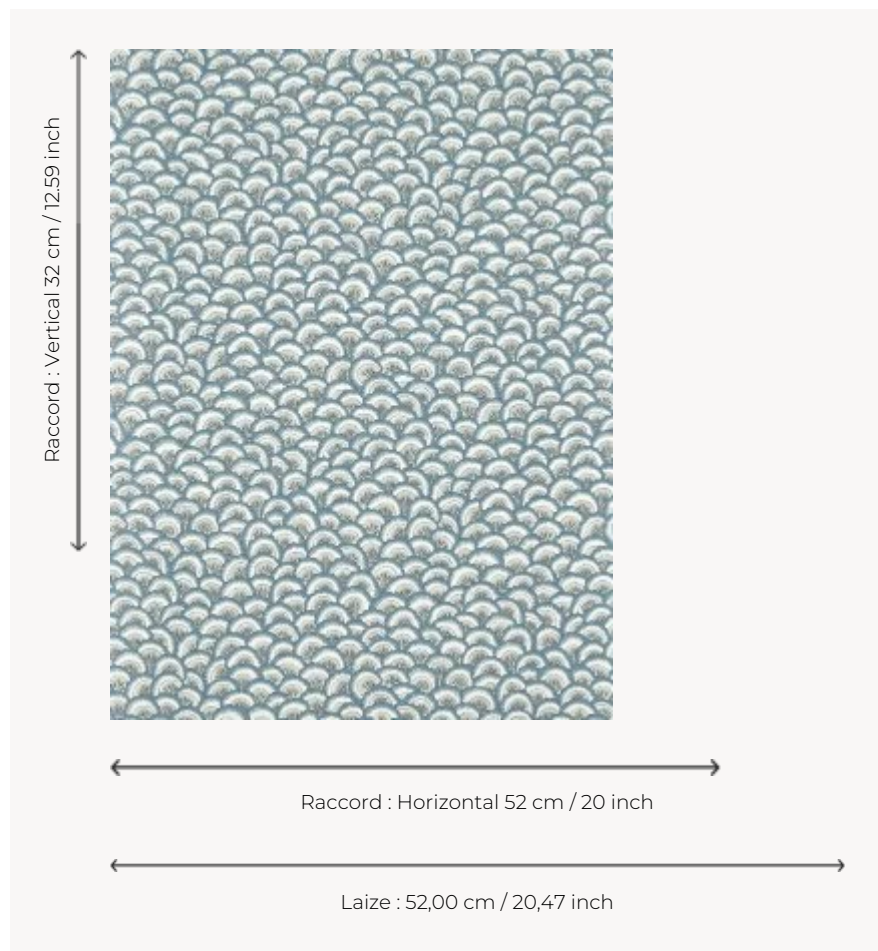

BP365006 PONTCHARTRAIN COORDONNE

Pattern of interlocking scales typical of the mounds of the Indian trees of life of the eighteenth century. The traditional rotary screen printing perfectly retranscribes the artisanal spirit of Indian block printing technique. The coordinated design is also available in embroidery and printed panel.

BP365006 - Ciel

Braquenié

TYPE	Small width printed wallpapers
SALES UNIT	Available per roll of 10,05 mts
BACKING	NON WOVEN
COMPOSITION	-
WIDTH	52 cm / 20,47 inch
REPEAT	H: 52 cm - 20,00 inch V: 32 cm - 12,59 inch Straight repeat
WEIGHT	155 gr / m ²
CARE	
TRIMMING	Trimmed
HANGING/REMOVING	Paste the wall Strippable
CERTIFICATIONS	EUROCLASS B-s1,d0 ASTM E84 Class A
NOTES	Good lightfastness Flame retardant backing Traditional printing technique
BOOK	B9979PPBRAQ9