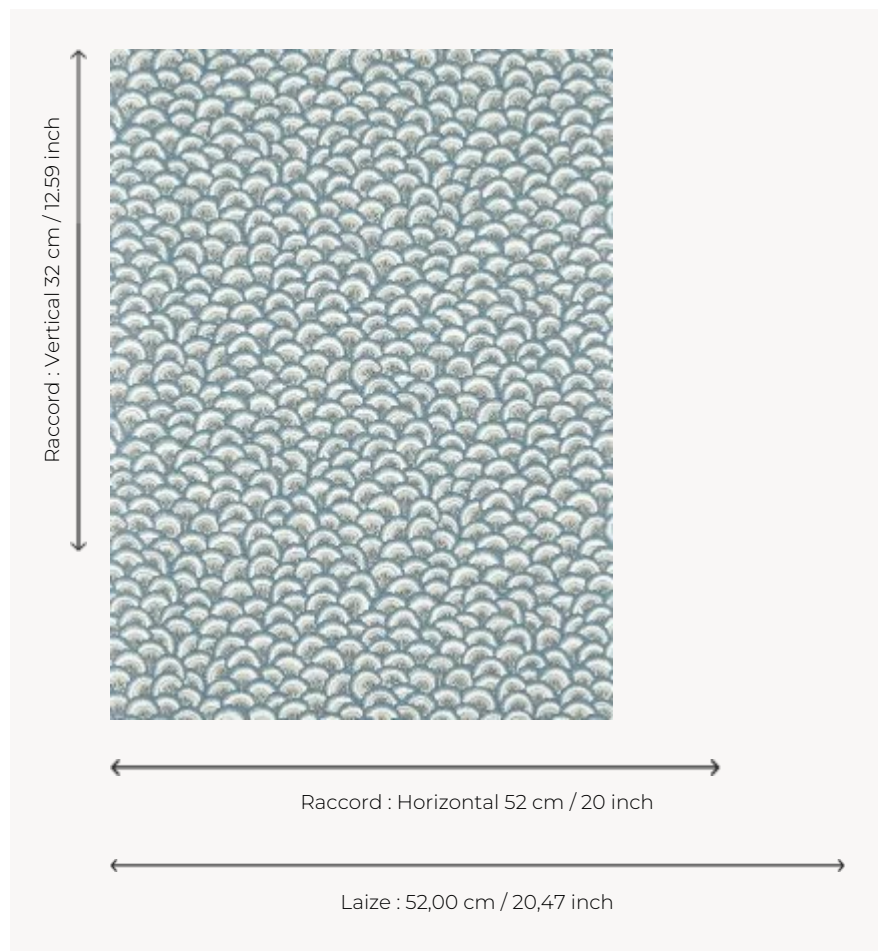

BP365006 PONTCHARTRAIN COORDONNE

Pattern of interlocking scales typical of the mounds of the Indian trees of life of the eighteenth century. The traditional rotary screen printing perfectly retranscribes the artisanal spirit of Indian block printing technique. The coordinated design is also available in embroidery and printed panel.

BP365006 - Ciel

Braquenié

TYPE	Small width printed wallpapers
SALES UNIT	Available per roll of 10,05 mts
BACKING	NON WOVEN
COMPOSITION	-
WIDTH	52 cm / 20,47 inch
REPEAT	H: 52 cm - 20,00 inch V: 32 cm - 12,59 inch Straight repeat
WEIGHT	155 gr / m ²
CARE	
TRIMMING	Trimmed
HANGING/REMOVING	Paste the wall Strippable
CERTIFICATIONS	EUROCLASS B-s1,d0 ASTM E84 Class A
NOTES	Good lightfastness Flame retardant backing Traditional printing technique
BOOK	B9979PPBRAQ9