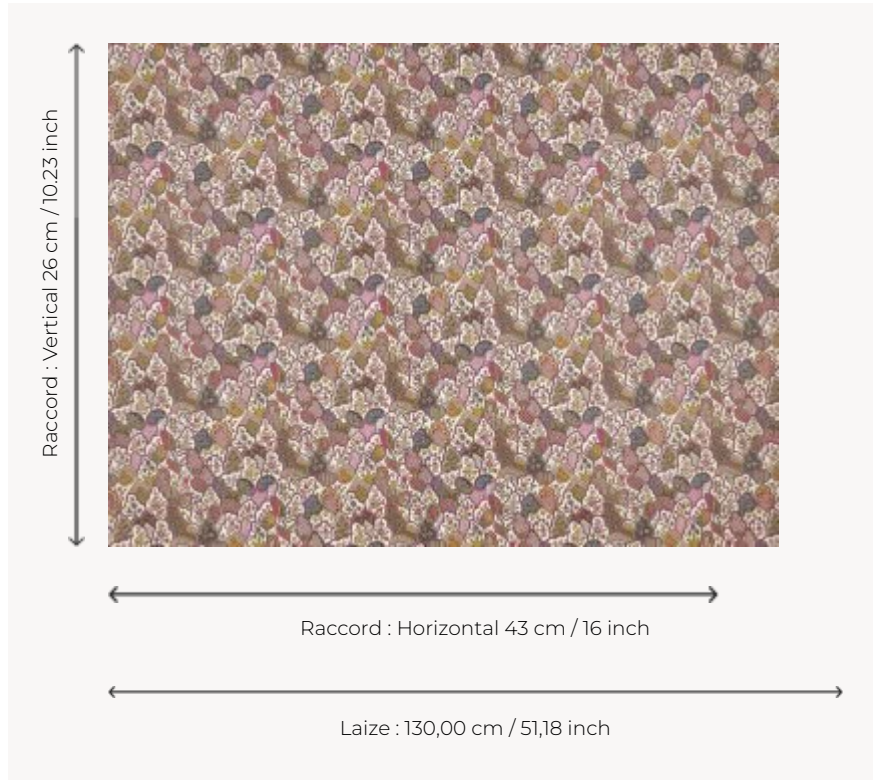

BP366001 LES RIVIERES DE L'INDUS

Printed with the block printing technique by the Manufacture Royale d'Oberkampf around 1791, this motif is better known as Chinese imbricated pattern. Used by Braquenié at the beginning of the 20th century, it is made up of decorative elements that can be found at the base of Indian trees of life. LES RIVIERES DE L'INDUS is printed on a high quality non-woven backing revealing the fineness of the design and the intensity of the colors. Also available in fabric.

BP366001 - Jouy

Braquenié

TYPE	Wide width printed wallpapers
SALES UNIT	Available per meter/yard
BACKING	NON WOVEN
COMPOSITION	-
WIDTH	130 cm / 51,18 inch
REPEAT	H: 43 cm - 16,00 inch V: 26 cm - 10,23 inch Straight repeat
WEIGHT	160 gr / m ²
CARE	
TRIMMING	Not trimmed
HANGING/REMOVING	Paste the wall Wet removable
CERTIFICATIONS	EUROCLASS C-s1,d0 ASTM E84 Class A
NOTES	Good lightfastness Flame retardant backing
INFORMATION	Use the trim & join marks during installation. Double-cut installation.
BOOK	B9979PPBRAQ9

2 Colors

BP366001
Jouy

BP366002
Nympeas