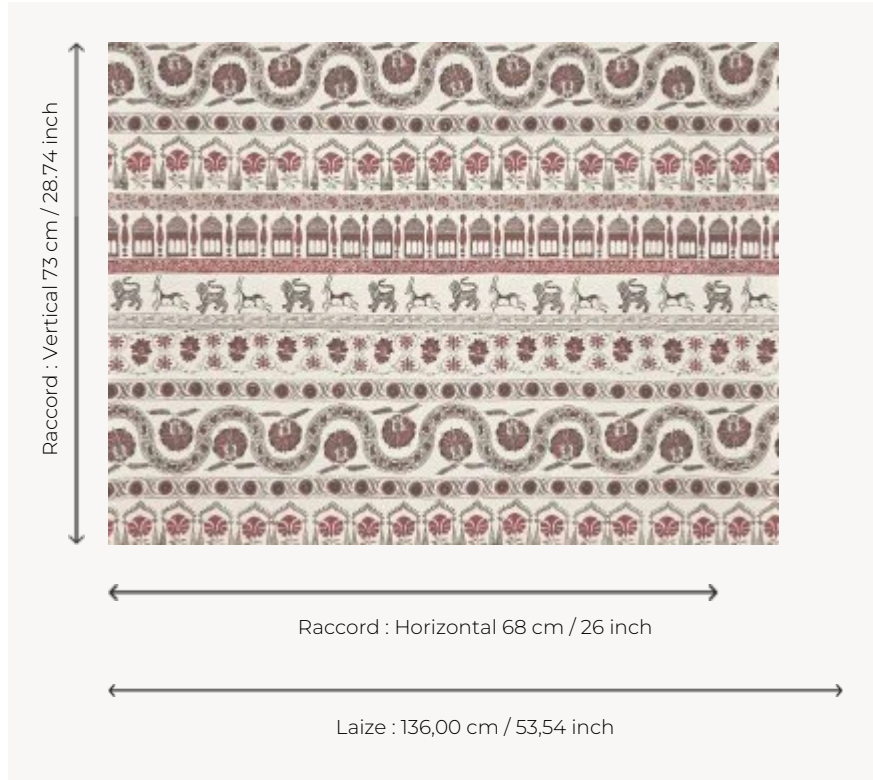

## BP369001 POESIE INDIENNE

Borders assembled in the form of horizontal stripes, printed here on a heavy cotton, laminated on non-woven backing. The motif is taken from an Indo-Persian panel painted and printed with the block printing technique in India in the 19th century and preserved in the Maison's archives.

### Braquenié

<b>TYPE</b>	Wide width printed wallpapers - Embossed patterns
<b>SALES UNIT</b>	Available per meter/yard
<b>BACKING</b>	NON WOVEN
<b>COMPOSITION</b>	100 % Cotton
<b>WIDTH</b>	136 cm / 53,54 inch
<b>REPEAT</b>	H: 68 cm - 26,00 inch V: 73 cm - 28,74 inch Straight repeat
<b>WEIGHT</b>	400 gr / m <sup>2</sup>
<b>CARE</b>	
<b>TRIMMING</b>	Trimmed
<b>HANGING/REMOVING</b>	Paste the wall Strippable
<b>CERTIFICATIONS</b>	ASTM E84 Class A
<b>BOOK</b>	B9979PPBRAQ9