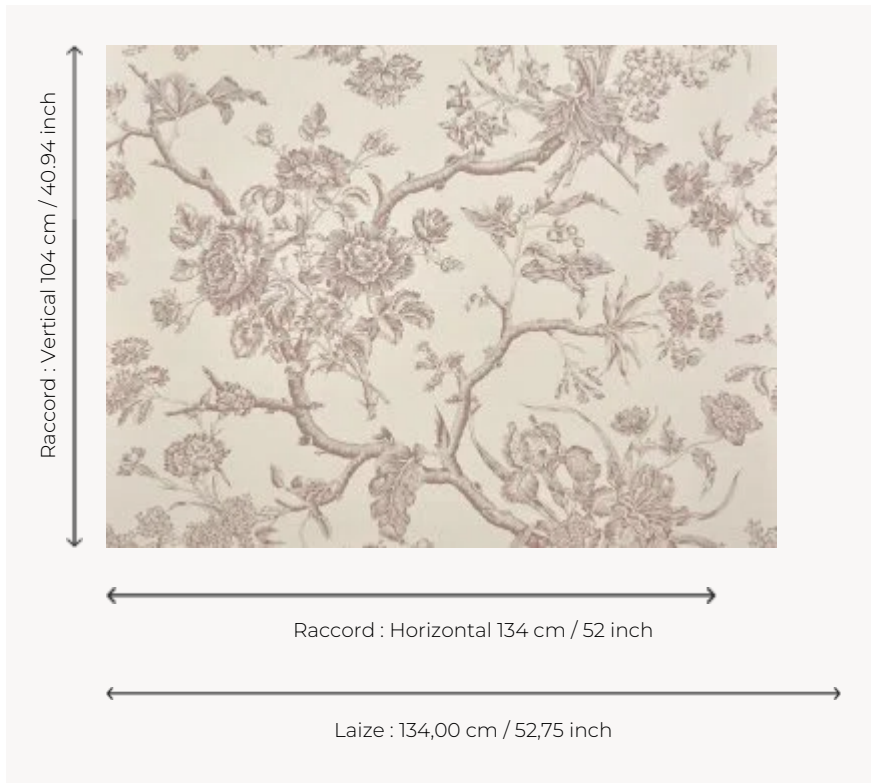

## BP370002 CHANTONNAY

Delightful wallpaper with bouquets of flowers, treated in cameos like the famous paintings of Jouy. CHANTONNAY reproduces a copperplate printed canvas, English or French, from the last quarter of the 18th century. The original document is kept in the Maison of Pierre Frey's archives. Wallpaper printed on a non-woven satin backing. Also available in fabric.

### Braquenié

<b>TYPE</b>	Wide width printed wallpapers
<b>SALES UNIT</b>	Available per meter/yard
<b>BACKING</b>	NON WOVEN
<b>COMPOSITION</b>	-
<b>WIDTH</b>	134 cm / 52,75 inch
<b>REPEAT</b>	H: 134 cm - 52,00 inch V: 104 cm - 40,94 inch Straight repeat
<b>WEIGHT</b>	185 gr / m <sup>2</sup>
<b>CARE</b>	 
<b>TRIMMING</b>	Pretrimmed
<b>HANGING/REMOVING</b>	Paste the wall Strippable
<b>CERTIFICATIONS</b>	EUROCLASS B-s1,d0 ASTM E84 Class A
<b>NOTES</b>	Good lightfastness Flame retardant backing
<b>INFORMATION</b>	Use the trim & join marks during installation. Double-cut installation.
<b>BOOK</b>	B9979PPBRAQ9