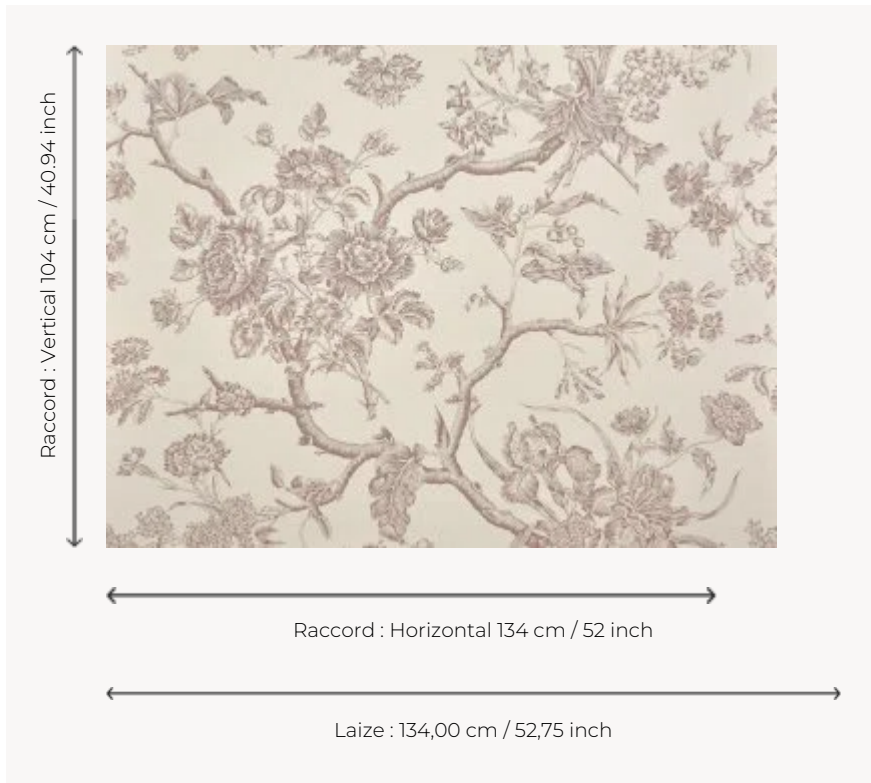

BP370002 CHANTONNAY

Delightful wallpaper with bouquets of flowers, treated in cameos like the famous paintings of Jouy. CHANTONNAY reproduces a copperplate printed canvas, English or French, from the last quarter of the 18th century. The original document is kept in the Maison of Pierre Frey's archives. Wallpaper printed on a non-woven satin backing. Also available in fabric.

BP370002 - Glycine

Braquenié

TYPE	Wide width printed wallpapers
SALES UNIT	Available per meter/yard
BACKING	NON WOVEN
COMPOSITION	-
WIDTH	134 cm / 52,75 inch
REPEAT	H: 134 cm - 52,00 inch V: 104 cm - 40,94 inch Straight repeat
WEIGHT	185 gr / m ²
CARE	 
TRIMMING	Pretrimmed
HANGING/REMOVING	Paste the wall Strippable
CERTIFICATIONS	EUROCLASS B-s1,d0 ASTM E84 Class A
NOTES	Good lightfastness Flame retardant backing
INFORMATION	Use the trim & join marks during installation. Double-cut installation.
BOOK	B9979PPBRAQ9