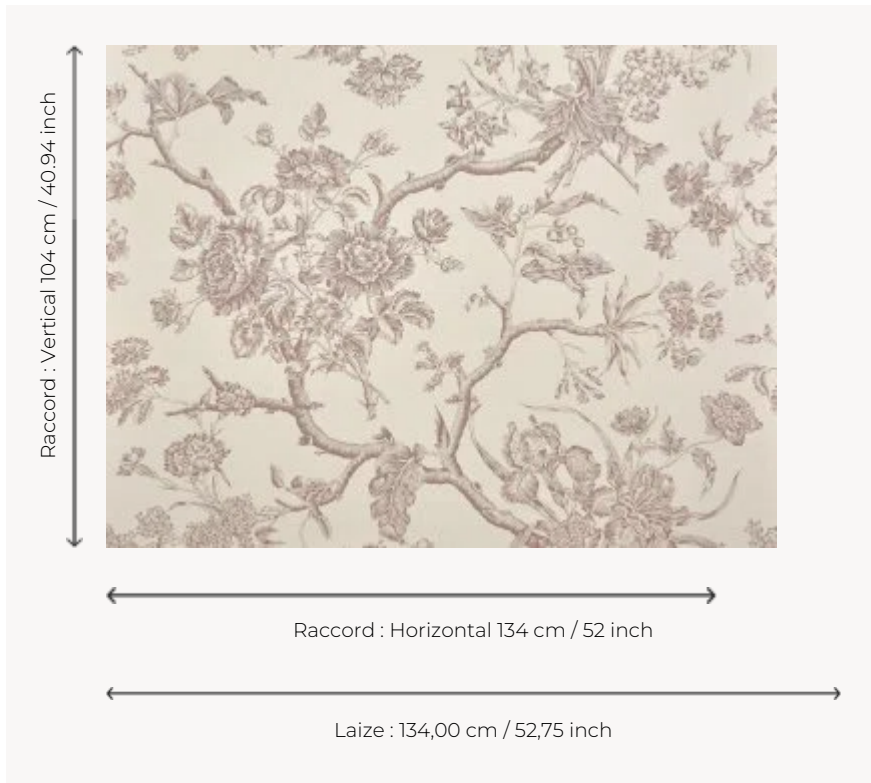

## BP370002 CHANTONNAY

Delightful wallpaper with bouquets of flowers, treated in cameos like the famous paintings of Jouy. CHANTONNAY reproduces a copperplate printed canvas, English or French, from the last quarter of the 18th century. The original document is kept in the Maison of Pierre Frey's archives. Wallpaper printed on a non-woven satin backing. Also available in fabric.

### Braquenié

<b>TYPE</b>	Wide width printed wallpapers
<b>SALES UNIT</b>	Available per meter/yard
<b>BACKING</b>	NON WOVEN
<b>COMPOSITION</b>	-
<b>WIDTH</b>	134 cm / 52,75 inch
<b>REPEAT</b>	H: 134 cm - 52,00 inch V: 104 cm - 40,94 inch Straight repeat
<b>WEIGHT</b>	185 gr / m <sup>2</sup>
<b>CARE</b>	 
<b>TRIMMING</b>	Pretrimmed
<b>HANGING/REMOVING</b>	Paste the wall Strippable
<b>CERTIFICATIONS</b>	EUROCLASS B-s1,d0 ASTM E84 Class A
<b>NOTES</b>	Good lightfastness Flame retardant backing
<b>INFORMATION</b>	Use the trim & join marks during installation. Double-cut installation.
<b>BOOK</b>	B9979PPBRAQ9