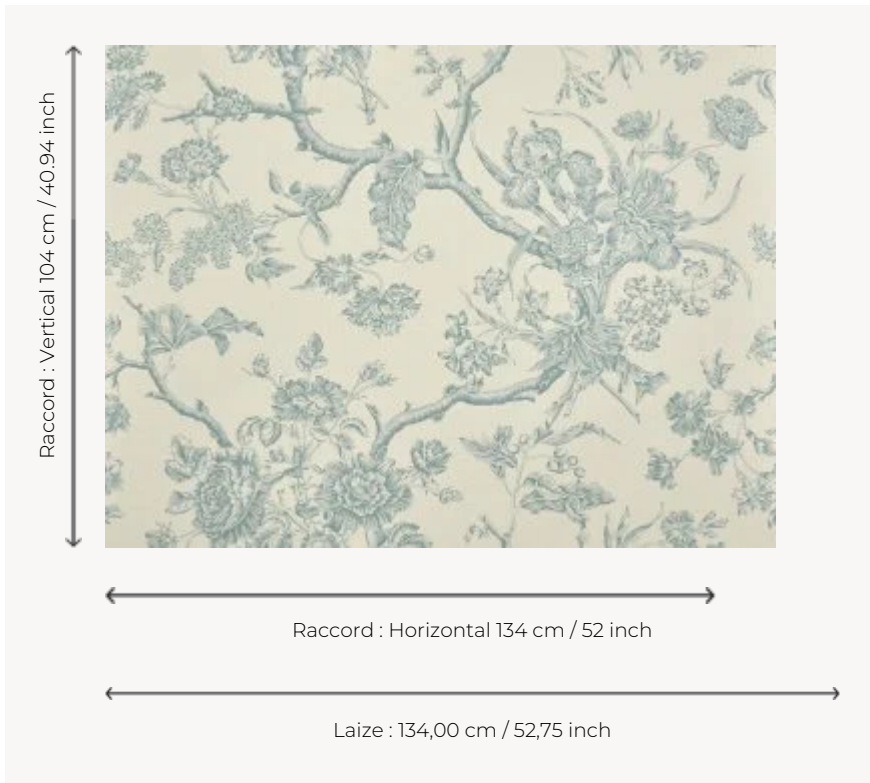

BP370003 CHANTONNAY

Delightful wallpaper with bouquets of flowers, treated in cameos like the famous paintings of Jouy. CHANTONNAY reproduces a copperplate printed canvas, English or French, from the last quarter of the 18th century. The original document is kept in the Maison of Pierre Frey's archives. Wallpaper printed on a non-woven satin backing. Also available in fabric.

BP370003 - Bleu tendre

Braquenié

| | |
|-------------------------|--------------------------------------------------------------------------------------|
| TYPE | Wide width printed wallpapers |
| SALES UNIT | Available per meter/yard |
| BACKING | NON WOVEN |
| COMPOSITION | - |
| WIDTH | 134 cm / 52,75 inch |
| REPEAT | H: 134 cm - 52,00 inch V: 104 cm - 40,94 inch Straight repeat |
| WEIGHT | 185 gr / m ² |
| CARE |  |
| TRIMMING | Pretrimmed |
| HANGING/REMOVING | Paste the wall Strippable |
| CERTIFICATIONS | EUROCLASS B-s1,d0 ASTM E84 Class A |
| NOTES | Good lightfastness Flame retardant backing |
| INFORMATION | Use the trim & join marks during installation. Double-cut installation. |
| BOOK | B9979PPBRAQ9 |