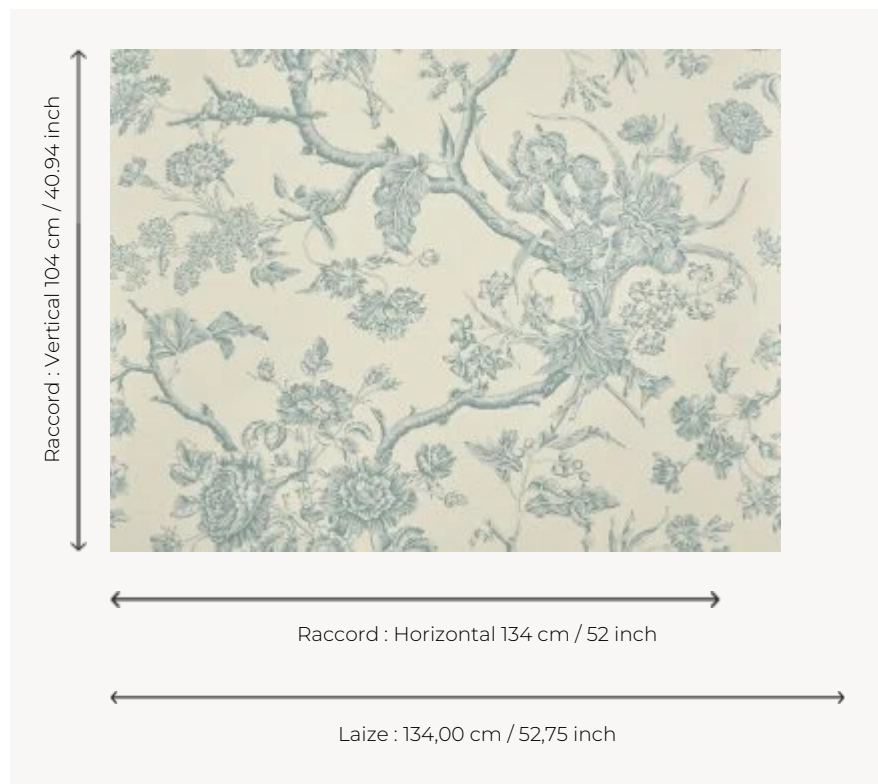

BP370003 CHANTONNAY

Delightful wallpaper with bouquets of flowers, treated in cameos like the famous paintings of Jouy. CHANTONNAY reproduces a copperplate printed canvas, English or French, from the last quarter of the 18th century. The original document is kept in the Maison of Pierre Frey's archives. Wallpaper printed on a non-woven satin backing. Also available in fabric.

BP370003 - Bleu tendre

Braquenié

TYPE	Wide width printed wallpapers
SALES UNIT	Available per meter/yard
BACKING	NON WOVEN
COMPOSITION	-
WIDTH	134 cm / 52,75 inch
REPEAT	H: 134 cm - 52,00 inch V: 104 cm - 40,94 inch Straight repeat
WEIGHT	185 gr / m ²
CARE	 
TRIMMING	Pretrimmed
HANGING/REMOVING	Paste the wall Strippable
CERTIFICATIONS	EUROCLASS B-s1,d0 ASTM E84 Class A
NOTES	Good lightfastness Flame retardant backing
INFORMATION	Use the trim & join marks during installation. Double-cut installation.
BOOK	B9979PPBRAQ9