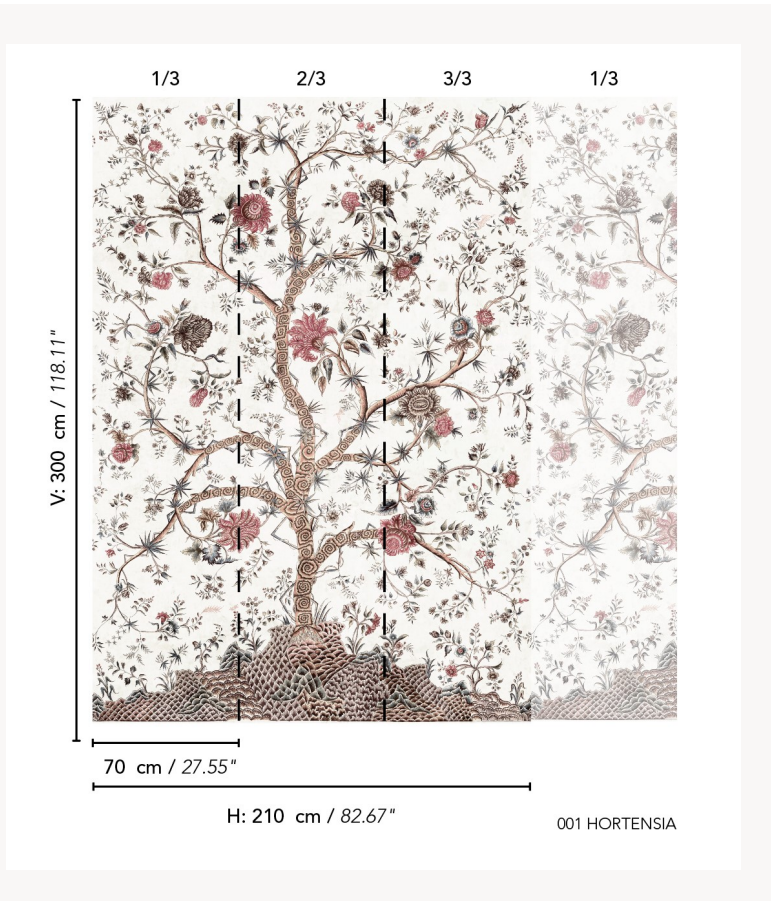

BP373001 LE GRAND GENOIS

This panel reproduces an Indian palempore with a tree of life motif that was very popular in the late 17th and 18th centuries in European interiors. It is printed here on a quality non-woven fabric with a satin effect. Also available in fabric in another color.

BP373001 - Hortensia

Braquenié

TYPE	Small width printed wallpapers - Panoramic wallpapers
SALES UNIT	Full panoramic 210 cm x 300 cm (3 lengths 70 cm x 300 cm) - 82,67 in x 118,11 in(3 lengths 27,55 in x 118,11 in)
BACKING	NON WOVEN
COMPOSITION	-
WIDTH	70 cm / 27,55 inch
REPEAT	H: 210 cm - 82,00 inch V: 300 cm - 118,11 inch
WEIGHT	185 gr / m ²
CARE	 
TRIMMING	Trimmed
HANGING/REMOVING	Paste the wall Strippable
CERTIFICATIONS	EUROCLASS B-s1,d0 ASTM E84 Class A
NOTES	Good lightfastness Flame retardant backing Sold as a complete artwork
INFORMATION	1 roll = 3 panels

1 Colors

BP373001
Hortensia