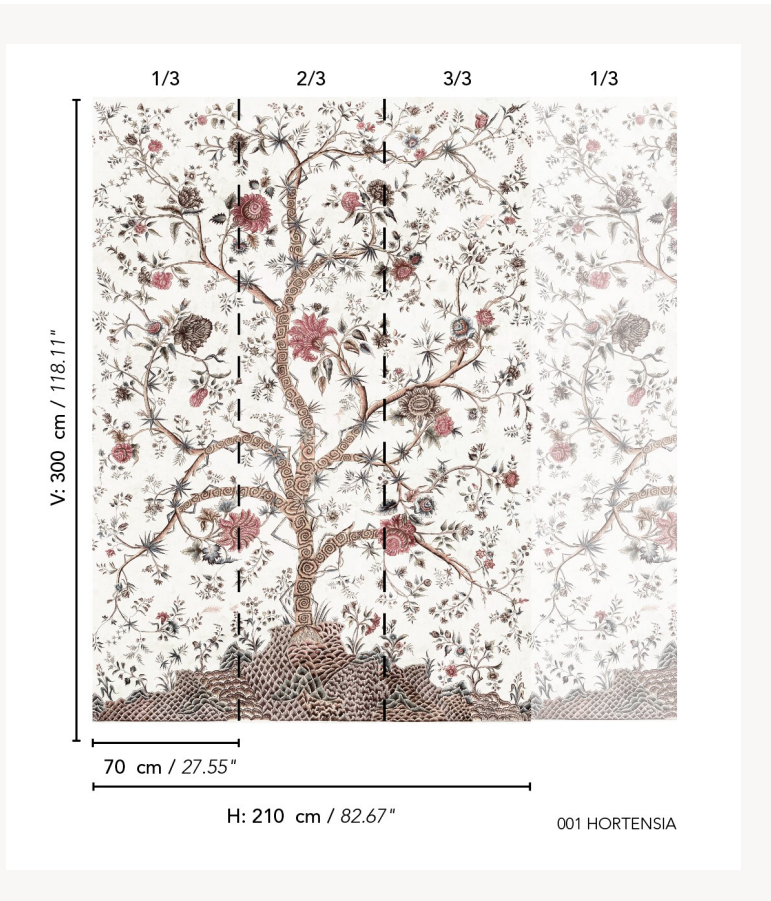

## BP373001 LE GRAND GENOIS

This panel reproduces an Indian palempore with a tree of life motif that was very popular in the late 17th and 18th centuries in European interiors. It is printed here on a quality non-woven fabric with a satin effect. Also available in fabric in another color.

### BP373001 - Hortensia

### Braquenié

<b>TYPE</b>	Small width printed wallpapers - Panoramic wallpapers
<b>SALES UNIT</b>	Full panoramic 210 cm x 300 cm ( 3 lengths 70 cm x 300 cm) - 82,67 in x 118,11 in( 3 lengths 27,55 in x 118,11 in)
<b>BACKING</b>	NON WOVEN
<b>COMPOSITION</b>	-
<b>WIDTH</b>	70 cm / 27,55 inch
<b>REPEAT</b>	H: 210 cm - 82,00 inch V: 300 cm - 118,11 inch
<b>WEIGHT</b>	185 gr / m <sup>2</sup>
<b>CARE</b>	
<b>TRIMMING</b>	Trimmed
<b>HANGING/REMOVING</b>	Paste the wall Strippable
<b>CERTIFICATIONS</b>	EUROCLASS B-s1,d0 ASTM E84 Class A
<b>NOTES</b>	Good lightfastness Flame retardant backing Sold as a complete artwork
<b>INFORMATION</b>	1 roll = 3 panels