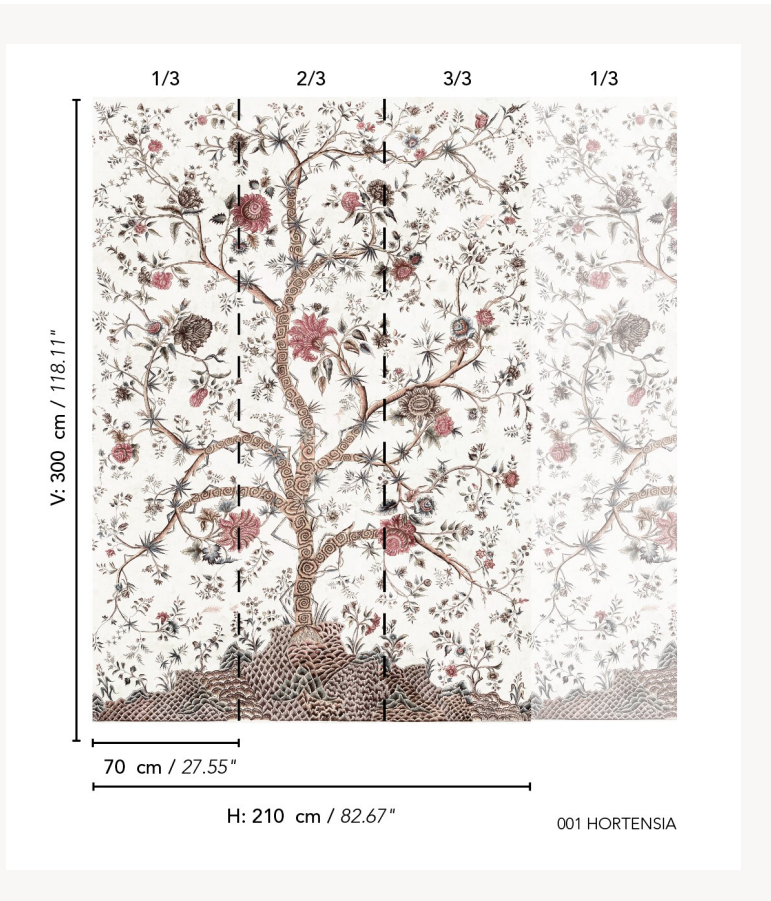

BP373001 LE GRAND GENOIS

This panel reproduces an Indian palempore with a tree of life motif that was very popular in the late 17th and 18th centuries in European interiors. It is printed here on a quality non-woven fabric with a satin effect. Also available in fabric in another color.

BP373001 - Hortensia

Braquenié

TYPE	Small width printed wallpapers - Panoramic wallpapers
SALES UNIT	Full panoramic 210 cm x 300 cm (3 lengths 70 cm x 300 cm) - 82,67 in x 118,11 in(3 lengths 27,55 in x 118,11 in)
BACKING	NON WOVEN
COMPOSITION	-
WIDTH	70 cm / 27,55 inch
REPEAT	H: 210 cm - 82,00 inch V: 300 cm - 118,11 inch
WEIGHT	185 gr / m ²
CARE	
TRIMMING	Trimmed
HANGING/REMOVING	Paste the wall Strippable
CERTIFICATIONS	EUROCLASS B-s1,d0 ASTM E84 Class A
NOTES	Good lightfastness Flame retardant backing Sold as a complete artwork
INFORMATION	1 roll = 3 panels

1 Colors

BP373001
Hortensia