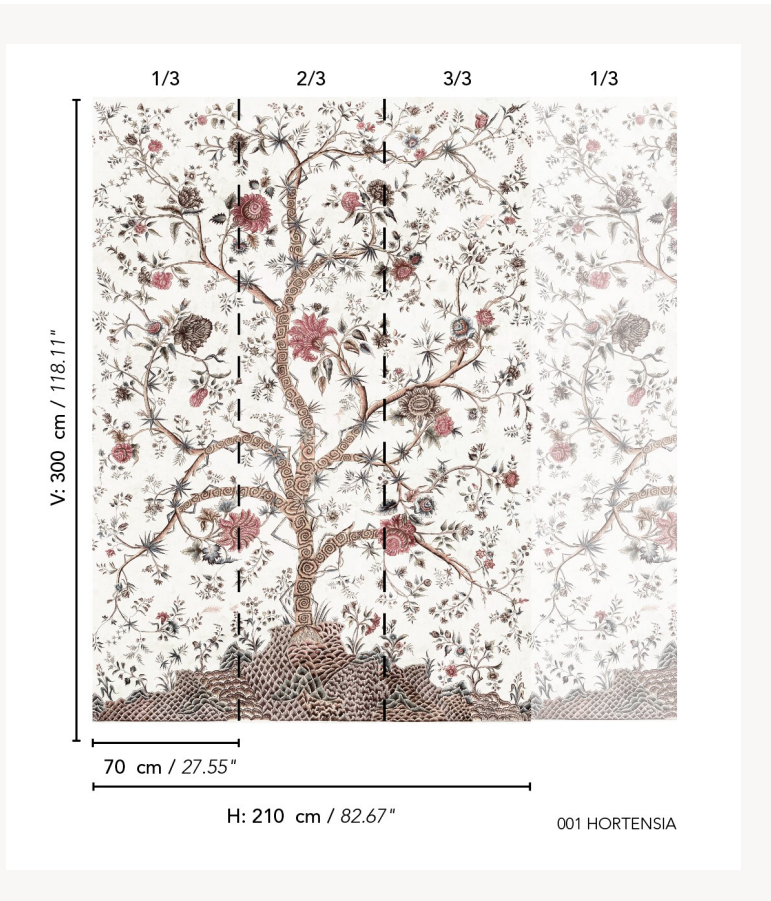

## BP373001 LE GRAND GENOIS

This panel reproduces an Indian palempore with a tree of life motif that was very popular in the late 17th and 18th centuries in European interiors. It is printed here on a quality non-woven fabric with a satin effect. Also available in fabric in another color.

### BP373001 - Hortensia

### Braquenié

<b>TYPE</b>	Small width printed wallpapers - Panoramic wallpapers
<b>SALES UNIT</b>	Full panoramic 210 cm x 300 cm ( 3 lengths 70 cm x 300 cm) - 82,67 in x 118,11 in( 3 lengths 27,55 in x 118,11 in)
<b>BACKING</b>	NON WOVEN
<b>COMPOSITION</b>	-
<b>WIDTH</b>	70 cm / 27,55 inch
<b>REPEAT</b>	H: 210 cm - 82,00 inch V: 300 cm - 118,11 inch
<b>WEIGHT</b>	185 gr / m <sup>2</sup>
<b>CARE</b>	 
<b>TRIMMING</b>	Trimmed
<b>HANGING/REMOVING</b>	Paste the wall Strippable
<b>CERTIFICATIONS</b>	EUROCLASS B-s1,d0 ASTM E84 Class A
<b>NOTES</b>	Good lightfastness Flame retardant backing Sold as a complete artwork
<b>INFORMATION</b>	1 roll = 3 panels