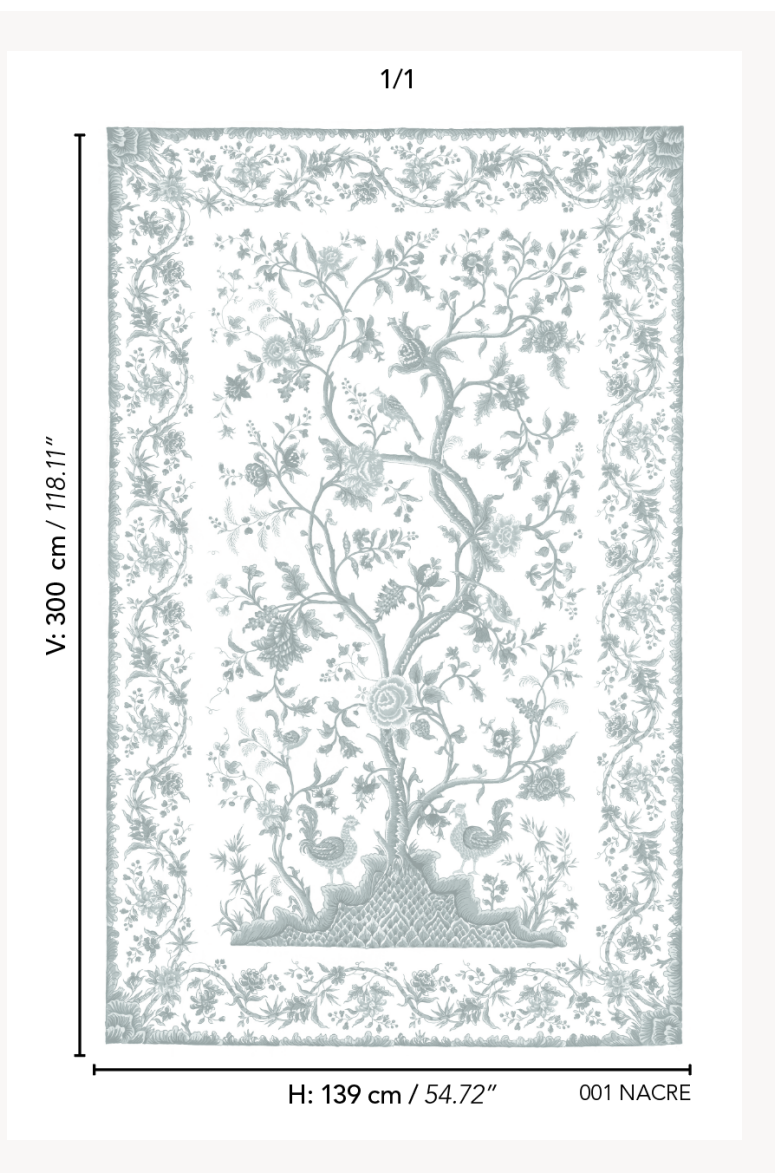

BP376001 LE CHANT DU COQ

Contemporary and pearly reinterpretation of an 18th century Indian tree of life. This panoramic wallpaper on non-woven fabric is woven with slightly shiny twisted threads, catching the light for a delicate iridescent tone on tone effect.

BP376001 - Nacre

Braquenié

TYPE	Paperbacked fabrics - Panoramic wallpapers
SALES UNIT	Full panoramic 304 cm x 139 cm (1 lengths 139 cm x 139 cm) - 119,68 in x 54,72 in (1 lengths 54,72 in x 54,72 in)
BACKING	NON WOVEN
COMPOSITION	100 % Polyester
WIDTH	139 cm / 54,72 inch
REPEAT	H: 139 cm - 54,00 inch V: 300 cm - 118,11 inch Straight repeat
WEIGHT	563 gr / m ²
CARE	
TRIMMING	Trimmed
HANGING/REMOVING	Paste the wall Wet removable
CERTIFICATIONS	ASTM E84 Class A
NOTES	Good lightfastness
INFORMATION	Panel effect

1 Colors

BP376001
Nacre