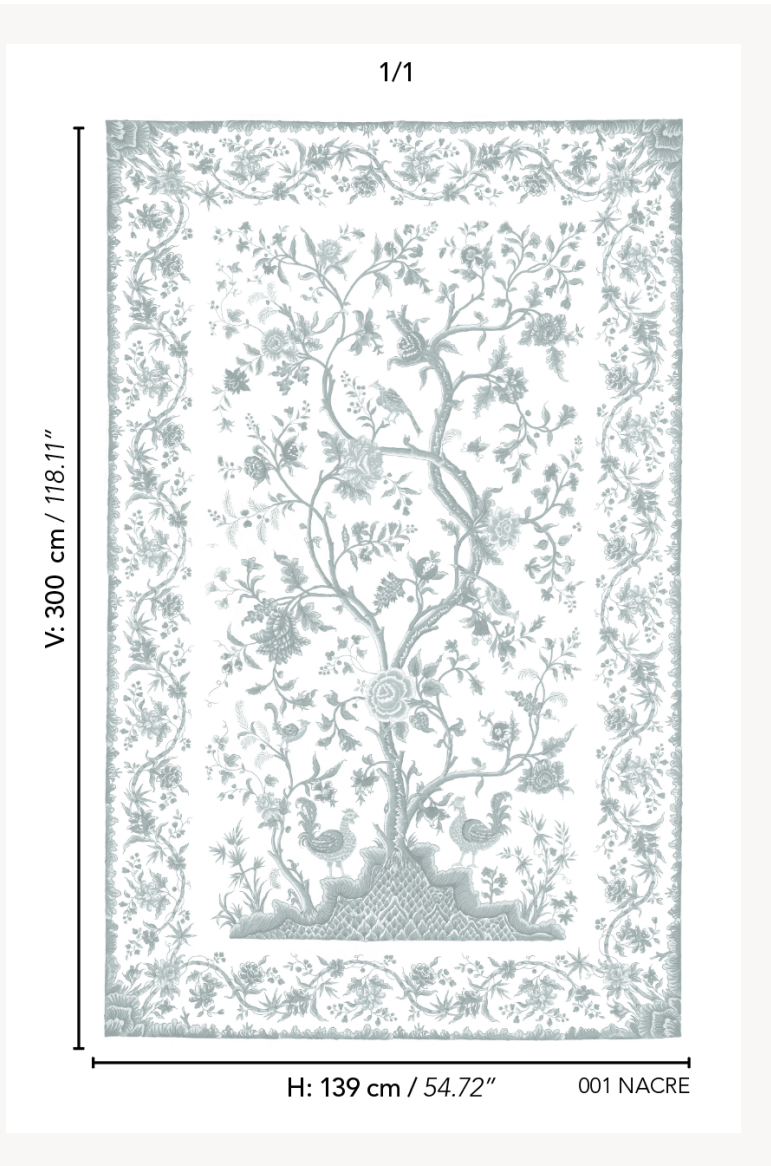

BP376001 LE CHANT DU COQ

Contemporary and pearly reinterpretation of an 18th century Indian tree of life. This panoramic wallpaper on non-woven fabric is woven with slightly shiny twisted threads, catching the light for a delicate iridescent tone on tone effect.

BP376001 - Nacre

Braquenié

TYPE	Paperbacked fabrics - Panoramic wallpapers
SALES UNIT	Full panoramic 304 cm x 139 cm (1 lengths 139 cm x 139 cm) - 119,68 in x 54,72 in (1 lengths 54,72 in x 54,72 in)
BACKING	NON WOVEN
COMPOSITION	100 % Polyester
WIDTH	139 cm / 54,72 inch
REPEAT	H: 139 cm - 54,00 inch V: 300 cm - 118,11 inch Straight repeat
WEIGHT	563 gr / m ²
CARE	
TRIMMING	Trimmed
HANGING/REMOVING	Paste the wall Wet removable
CERTIFICATIONS	ASTM E84 Class A
NOTES	Good lightfastness
INFORMATION	Panel effect

1 Colors

BP376001
Nacre