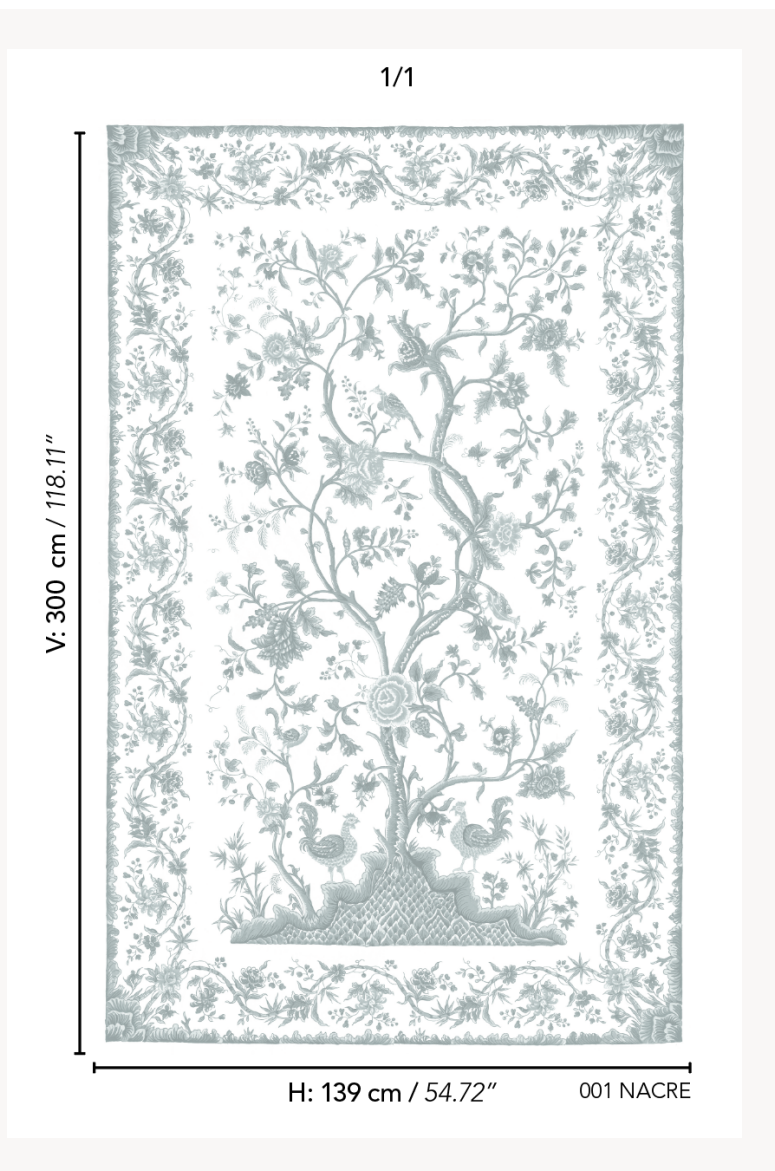

BP376001 LE CHANT DU COQ

Contemporary and pearly reinterpretation of an 18th century Indian tree of life. This panoramic wallpaper on non-woven fabric is woven with slightly shiny twisted threads, catching the light for a delicate iridescent tone on tone effect.

BP376001 - Nacre

Braquenié

TYPE	Paperbacked fabrics - Panoramic wallpapers
SALES UNIT	Full panoramic 304 cm x 139 cm (1 lengths 139 cm x 139 cm) - 119,68 in x 54,72 in (1 lengths 54,72 in x 54,72 in)
BACKING	NON WOVEN
COMPOSITION	100 % Polyester
WIDTH	139 cm / 54,72 inch
REPEAT	H: 139 cm - 54,00 inch V: 300 cm - 118,11 inch Straight repeat
WEIGHT	563 gr / m ²
CARE	
TRIMMING	Trimmed
HANGING/REMOVING	Paste the wall Wet removable
CERTIFICATIONS	ASTM E84 Class A
NOTES	Good lightfastness
INFORMATION	Panel effect

1 Colors

BP376001
Nacre