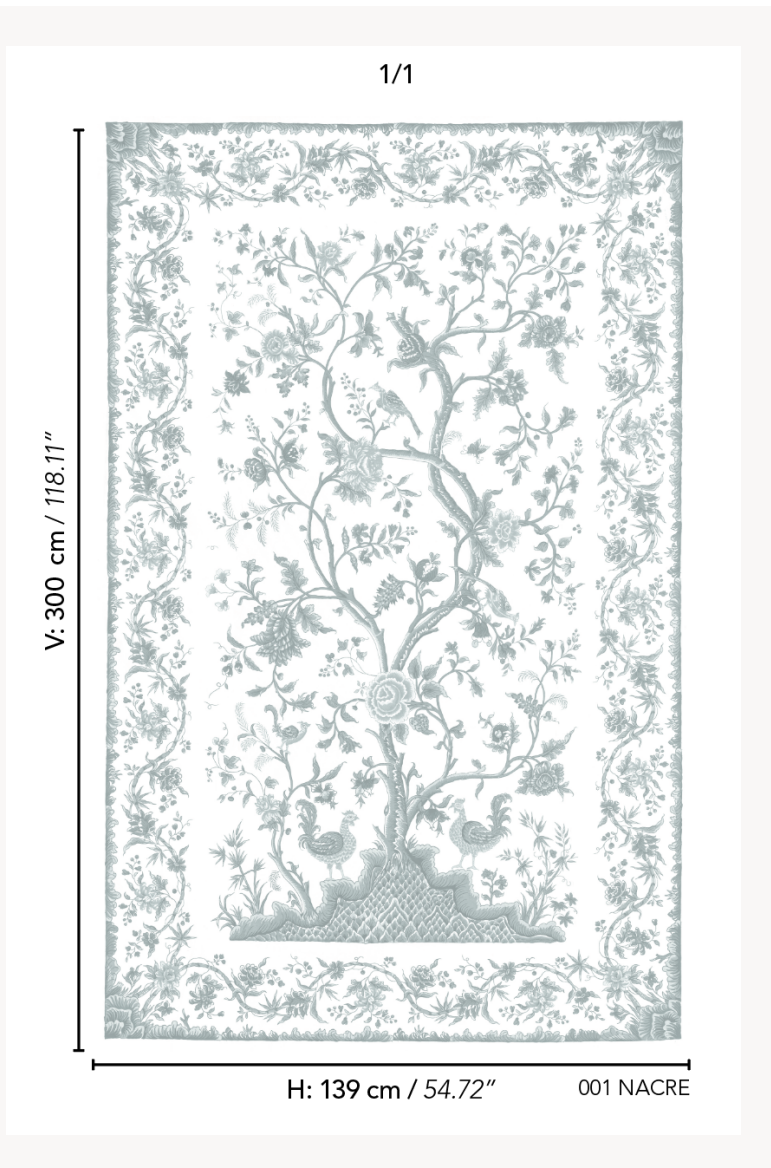

## BP376001 LE CHANT DU COQ

Contemporary and pearly reinterpretation of an 18th century Indian tree of life. This panoramic wallpaper on non-woven fabric is woven with slightly shiny twisted threads, catching the light for a delicate iridescent tone on tone effect.

### BP376001 - Nacre

### Braquenié

<b>TYPE</b>	Paperbacked fabrics - Panoramic wallpapers
<b>SALES UNIT</b>	Full panoramic 304 cm x 139 cm (1 lengths 139 cm x 139 cm) - 119,68 in x 54,72 in (1 lengths 54,72 in x 54,72 in)
<b>BACKING</b>	NON WOVEN
<b>COMPOSITION</b>	100 % Polyester
<b>WIDTH</b>	139 cm / 54,72 inch
<b>REPEAT</b>	H: 139 cm - 54,00 inch V: 300 cm - 118,11 inch Straight repeat
<b>WEIGHT</b>	563 gr / m <sup>2</sup>
<b>CARE</b>	
<b>TRIMMING</b>	Trimmed
<b>HANGING/REMOVING</b>	Paste the wall Wet removable
<b>CERTIFICATIONS</b>	ASTM E84 Class A
<b>NOTES</b>	Good lightfastness
<b>INFORMATION</b>	Panel effect

# 1 Colors

BP376001  
Nacre