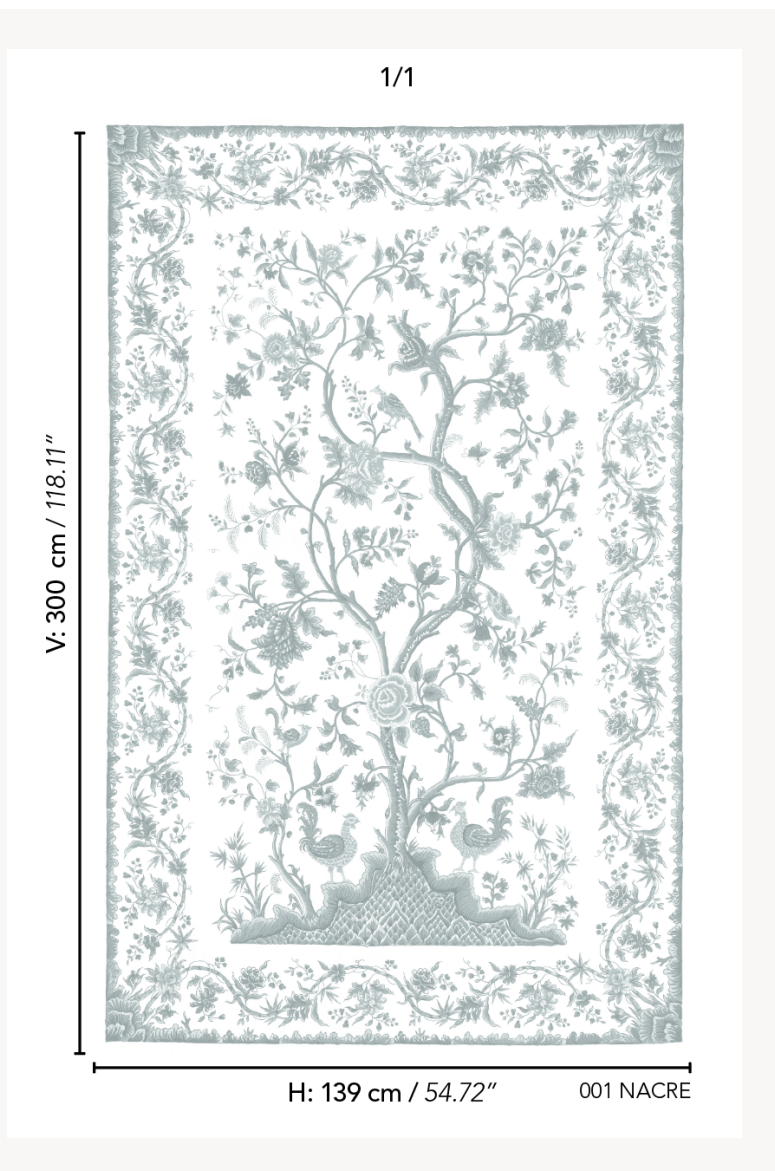

## BP376001 LE CHANT DU COQ

Contemporary and pearly reinterpretation of an 18th century Indian tree of life. This panoramic wallpaper on non-woven fabric is woven with slightly shiny twisted threads, catching the light for a delicate iridescent tone on tone effect.

### BP376001 - Nacre

### Braquenié

<b>TYPE</b>	Paperbacked fabrics - Panoramic wallpapers
<b>SALES UNIT</b>	Full panoramic 304 cm x 139 cm (1 lengths 139 cm x 139 cm) - 119,68 in x 54,72 in (1 lengths 54,72 in x 54,72 in)
<b>BACKING</b>	NON WOVEN
<b>COMPOSITION</b>	100 % Polyester
<b>WIDTH</b>	139 cm / 54,72 inch
<b>REPEAT</b>	H: 139 cm - 54,00 inch V: 300 cm - 118,11 inch Straight repeat
<b>WEIGHT</b>	563 gr / m <sup>2</sup>
<b>CARE</b>	
<b>TRIMMING</b>	Trimmed
<b>HANGING/REMOVING</b>	Paste the wall Wet removable
<b>CERTIFICATIONS</b>	ASTM E84 Class A
<b>NOTES</b>	Good lightfastness
<b>INFORMATION</b>	Panel effect

# 1 Colors

BP376001  
Nacre