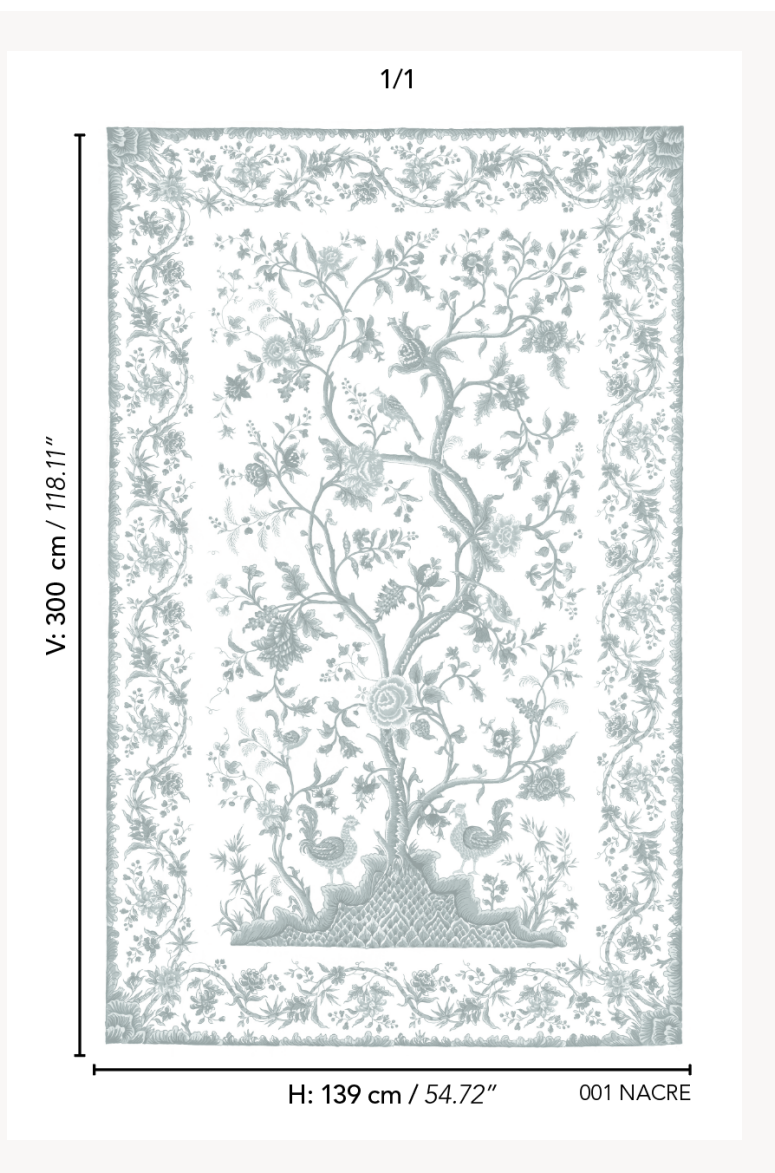

## BP376001 LE CHANT DU COQ

Contemporary and pearly reinterpretation of an 18th century Indian tree of life. This panoramic wallpaper on non-woven fabric is woven with slightly shiny twisted threads, catching the light for a delicate iridescent tone on tone effect.

### BP376001 - Nacre

### Braquenié

<b>TYPE</b>	Paperbacked fabrics - Panoramic wallpapers
<b>SALES UNIT</b>	Full panoramic 304 cm x 139 cm (1 lengths 139 cm x 139 cm) - 119,68 in x 54,72 in (1 lengths 54,72 in x 54,72 in)
<b>BACKING</b>	NON WOVEN
<b>COMPOSITION</b>	100 % Polyester
<b>WIDTH</b>	139 cm / 54,72 inch
<b>REPEAT</b>	H: 139 cm - 54,00 inch V: 300 cm - 118,11 inch Straight repeat
<b>WEIGHT</b>	563 gr / m <sup>2</sup>
<b>CARE</b>	
<b>TRIMMING</b>	Trimmed
<b>HANGING/REMOVING</b>	Paste the wall Wet removable
<b>CERTIFICATIONS</b>	ASTM E84 Class A
<b>NOTES</b>	Good lightfastness
<b>INFORMATION</b>	Panel effect

# 1 Colors

BP376001  
Nacre