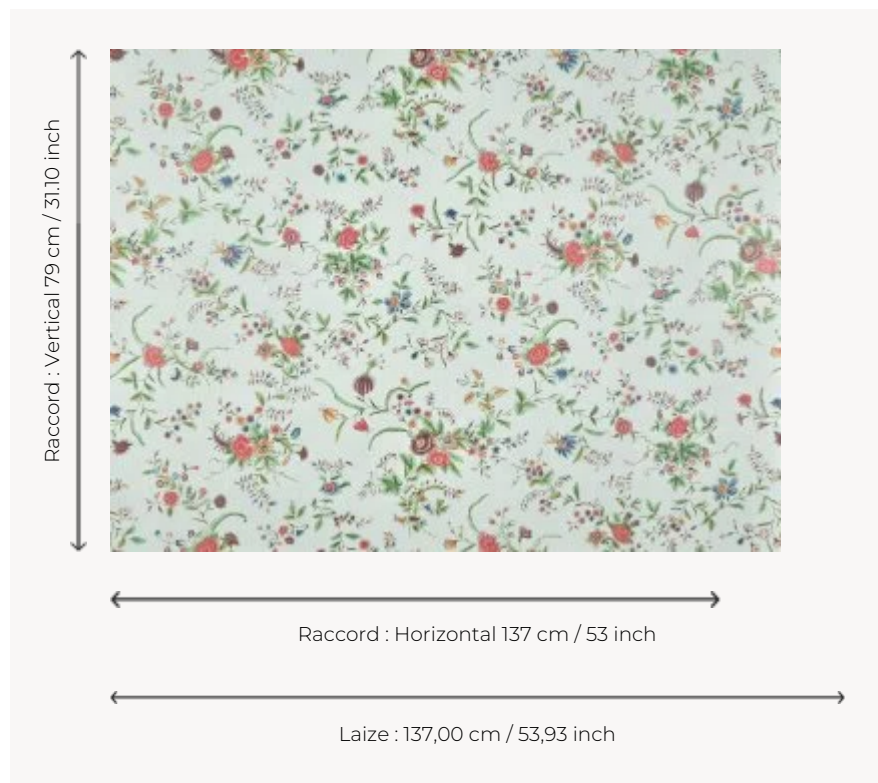

BP378001 VERT-BOIS

Charming hand-painted design from the 18th century, preserved in the Maison's archives. This type of fabric, called "Peking" because of its Chinese origin, was intended for women's fashion. Digital printing on non-woven fabric reveals details and intensity of colors.

BP378001 - Original

Braquenié

TYPE	Wide width printed wallpapers
SALES UNIT	Available per meter/yard
BACKING	NON WOVEN
COMPOSITION	-
WIDTH	137 cm / 53,93 inch
REPEAT	H: 137 cm - 53,00 inch V: 79 cm - 31,10 inch Straight repeat
WEIGHT	180 gr / m ²
CARE	
TRIMMING	Pretrimmed
HANGING/REMOVING	Paste the wall Wet removable
CERTIFICATIONS	EUROCLASS B-s1,d0 ASTM E84 Class A
NOTES	Flame retardant backing
INFORMATION	Use the trim & join marks during installation. Double-cut installation.
BOOK	B9979PPBRAQ9

1 Colors

BP378001
Original