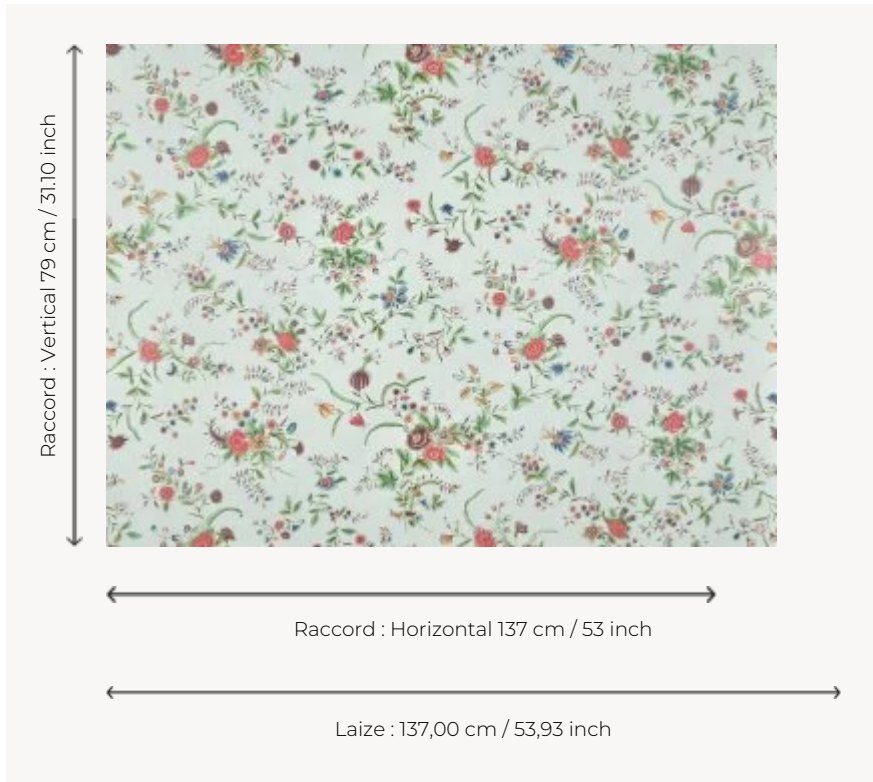

BP378001 VERT-BOIS

Charming hand-painted design from the 18th century, preserved in the Maison's archives. This type of fabric, called "Peking" because of its Chinese origin, was intended for women's fashion. Digital printing on non-woven fabric reveals details and intensity of colors.

BP378001 - Original

Braquenié

TYPE	Wide width printed wallpapers
SALES UNIT	Available per meter/yard
BACKING	NON WOVEN
COMPOSITION	-
WIDTH	137 cm / 53,93 inch
REPEAT	H: 137 cm - 53,00 inch V: 79 cm - 31,10 inch Straight repeat
WEIGHT	180 gr / m ²
CARE	
TRIMMING	Pretrimmed
HANGING/REMOVING	Paste the wall Wet removable
CERTIFICATIONS	EUROCLASS B-s1,d0 ASTM E84 Class A
NOTES	Flame retardant backing
INFORMATION	Use the trim & join marks during installation. Double-cut installation.
BOOK	B9979PPBRAQ9

1 Colors

BP378001
Original