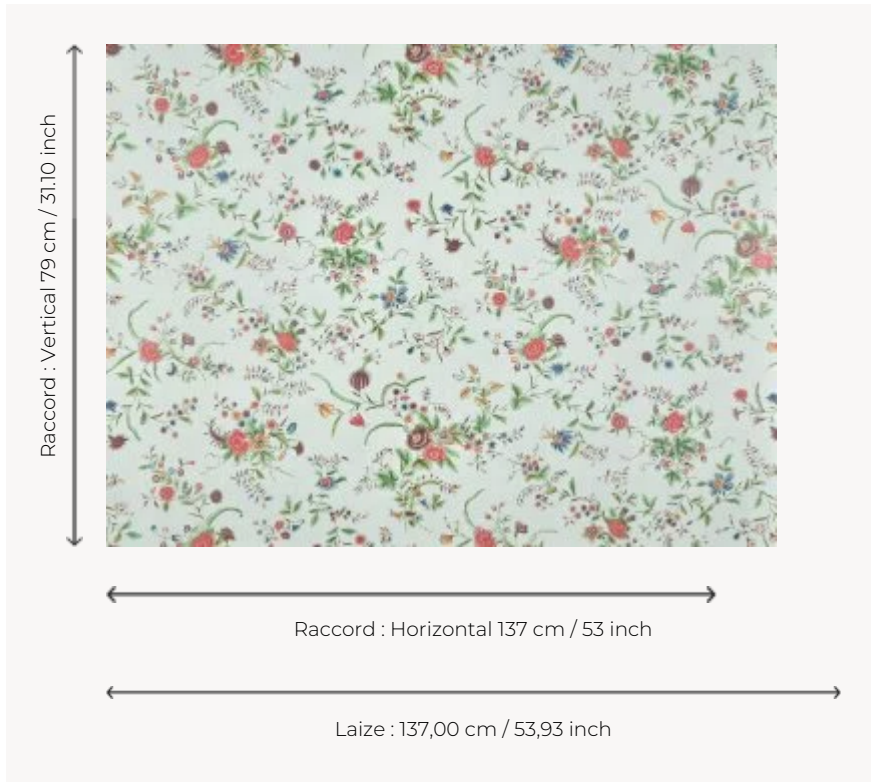

BP378001 VERT-BOIS

Charming hand-painted design from the 18th century, preserved in the Maison's archives. This type of fabric, called "Peking" because of its Chinese origin, was intended for women's fashion. Digital printing on non-woven fabric reveals details and intensity of colors.

BP378001 - Original

Braquenié

TYPE	Wide width printed wallpapers
SALES UNIT	Available per meter/yard
BACKING	NON WOVEN
COMPOSITION	-
WIDTH	137 cm / 53,93 inch
REPEAT	H: 137 cm - 53,00 inch V: 79 cm - 31,10 inch Straight repeat
WEIGHT	180 gr / m ²
CARE	
TRIMMING	Pretrimmed
HANGING/REMOVING	Paste the wall Wet removable
CERTIFICATIONS	EUROCLASS B-s1,d0 ASTM E84 Class A
NOTES	Flame retardant backing
INFORMATION	Use the trim & join marks during installation. Double-cut installation.
BOOK	B9979PPBRAQ9

1 Colors

BP378001
Original