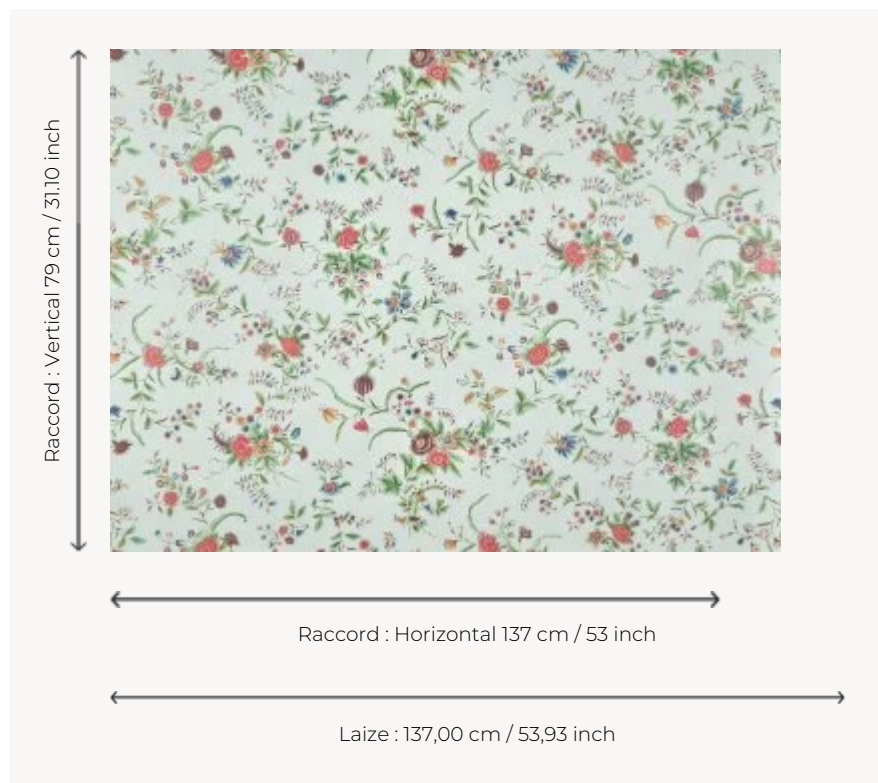

BP378001 VERT-BOIS

Charming hand-painted design from the 18th century, preserved in the Maison's archives. This type of fabric, called "Peking" because of its Chinese origin, was intended for women's fashion. Digital printing on non-woven fabric reveals details and intensity of colors.

BP378001 - Original

Braquenié

TYPE	Wide width printed wallpapers
SALES UNIT	Available per meter/yard
BACKING	NON WOVEN
COMPOSITION	-
WIDTH	137 cm / 53,93 inch
REPEAT	H: 137 cm - 53,00 inch V: 79 cm - 31,10 inch Straight repeat
WEIGHT	180 gr / m ²
CARE	
TRIMMING	Pretrimmed
HANGING/REMOVING	Paste the wall Wet removable
CERTIFICATIONS	EUROCLASS B-s1,d0 ASTM E84 Class A
NOTES	Flame retardant backing
INFORMATION	Use the trim & join marks during installation. Double-cut installation.
BOOK	B9979PPBRAQ9

1 Colors

BP378001
Original