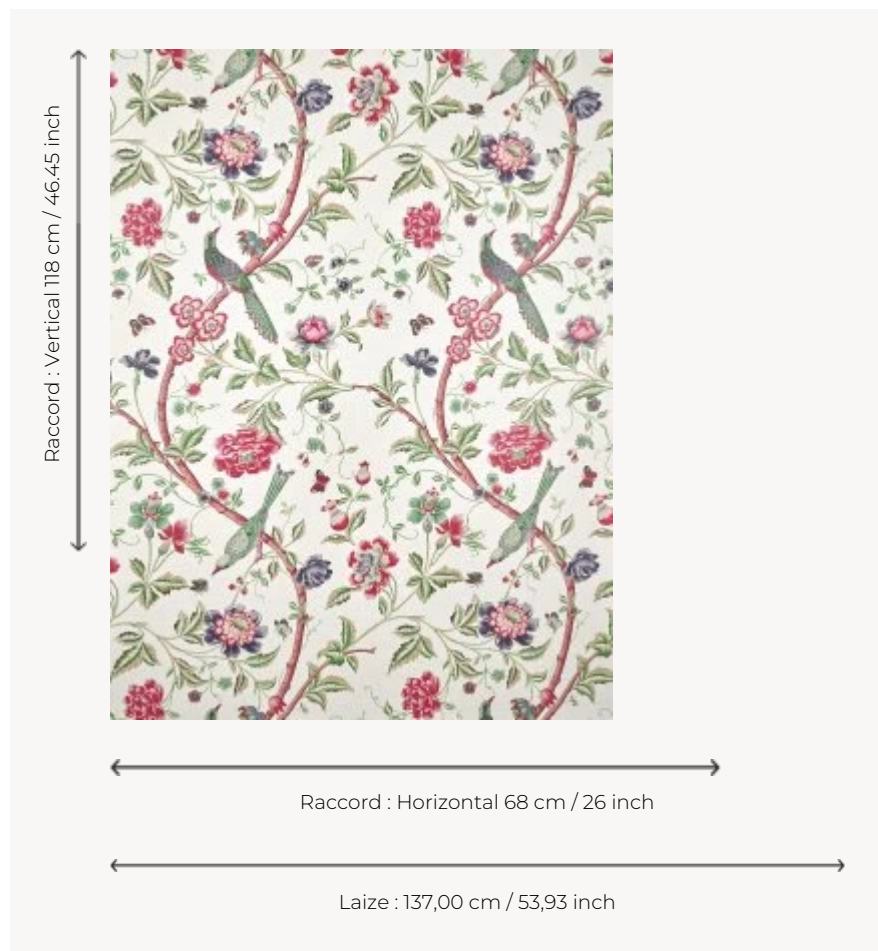

BP380001 JARDIN DE BAGATELLE

Decorated with flowering branches, birds and butterflies in the spirit of Chinese painted silks imported into Europe in the 18th century for fashion. The digital printing on non-woven fabric reveals the details and intensity of colors.

BP380001 - Printemps

Braquenié

TYPE	Wide width printed wallpapers
SALES UNIT	Available per meter/yard
BACKING	NON WOVEN
COMPOSITION	-
WIDTH	137 cm / 53,93 inch
REPEAT	H: 68 cm - 26,00 inch V: 118 cm - 46,45 inch Straight repeat
WEIGHT	180 gr / m ²
CARE	
TRIMMING	Pretrimmed
HANGING/REMOVING	Paste the wall Wet removable
CERTIFICATIONS	EUROCLASS B-s1,d0 ASTM E84 Class A
NOTES	Flame retardant backing
INFORMATION	Use the trim & join marks during installation. Double-cut installation.
BOOK	B9979PPBRAQ9

2 Colors

BP380001
Printemps

BP380002
Original