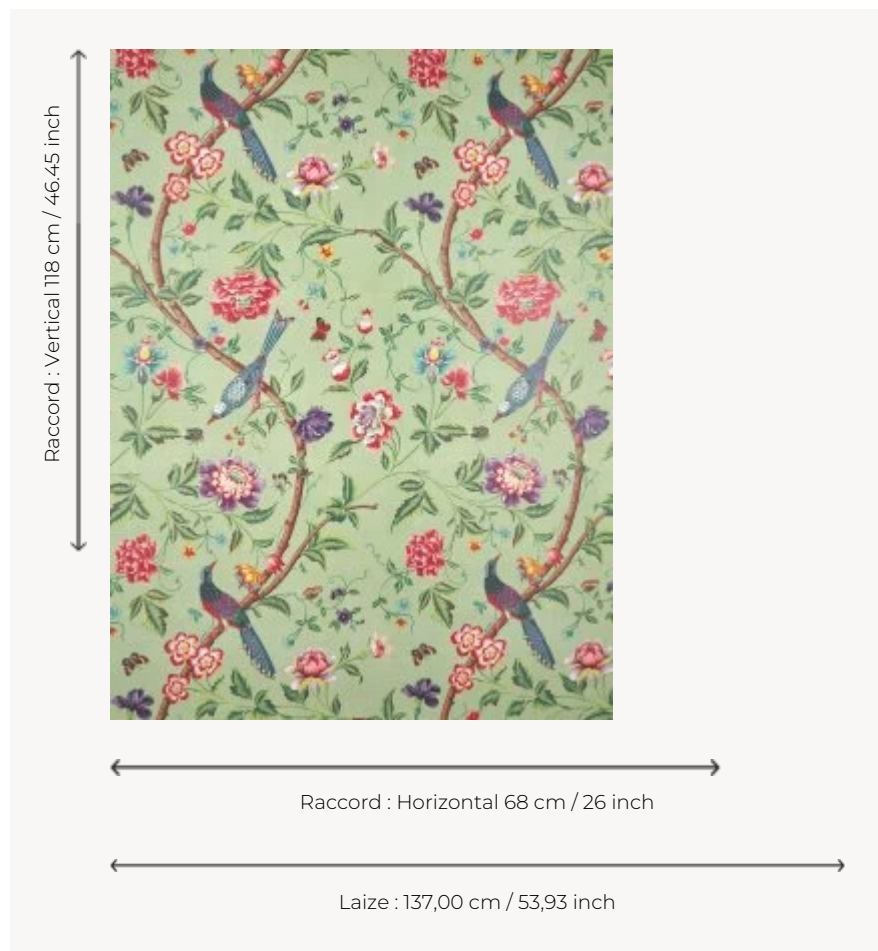

BP380002 JARDIN DE BAGATELLE

Decorated with flowering branches, birds and butterflies in the spirit of Chinese painted silks imported into Europe in the 18th century for fashion. The digital printing on non-woven fabric reveals the details and intensity of colors.

BP380002 - Original

Braquenié

TYPE	Wide width printed wallpapers
SALES UNIT	Available per meter/yard
BACKING	NON WOVEN
COMPOSITION	-
WIDTH	137 cm / 53,93 inch
REPEAT	H: 68 cm - 26,00 inch V: 118 cm - 46,45 inch Straight repeat
WEIGHT	180 gr / m ²
CARE	
TRIMMING	Pretrimmed
HANGING/REMOVING	Paste the wall Wet removable
CERTIFICATIONS	EUROCLASS B-s1,d0 ASTM E84 Class A
NOTES	Flame retardant backing
INFORMATION	Use the trim & join marks during installation. Double-cut installation.
BOOK	B9979PPBRAQ9

2 Colors

BP380001
Printemps

BP380002
Original