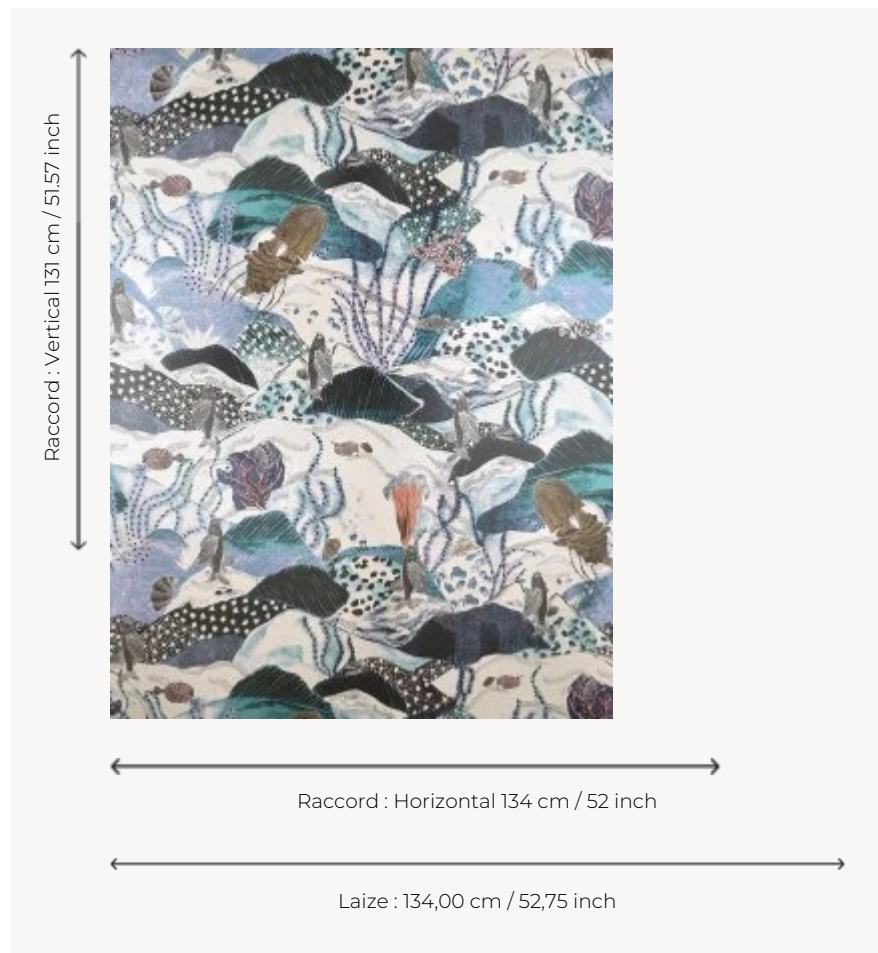

FP003001 LES MALDIVES

In the manner of a gravure, LES MALDIVES, printed on a pearly background, represents a sea bottom where small fishes, corals and algae cohabit.

FP003001 - Ecume

Pierre Frey

TYPE	Wide width printed wallpapers
ARTIST	Fanny Lebon
SALES UNIT	Available per meter/yard
BACKING	NON WOVEN
COMPOSITION	-
WIDTH	134 cm / 52,75 inch
REPEAT	H: 134 cm - 52,00 inch V: 131 cm - 51,57 inch Straight repeat
WEIGHT	175 gr / m ²
CARE	
TRIMMING	Pretrimmed
HANGING/REMOVING	Paste the wall Strippable
CERTIFICATIONS	EUROCLASS B-s1,d0 ASTM E84 Class A
NOTES	Good lightfastness Flame retardant backing
INFORMATION	Use the trim & join marks during installation. Double-cut installation.
BOOK	F9979PPFREY41

2 Colors

FP003001
Ecume

FP003002
Ocean