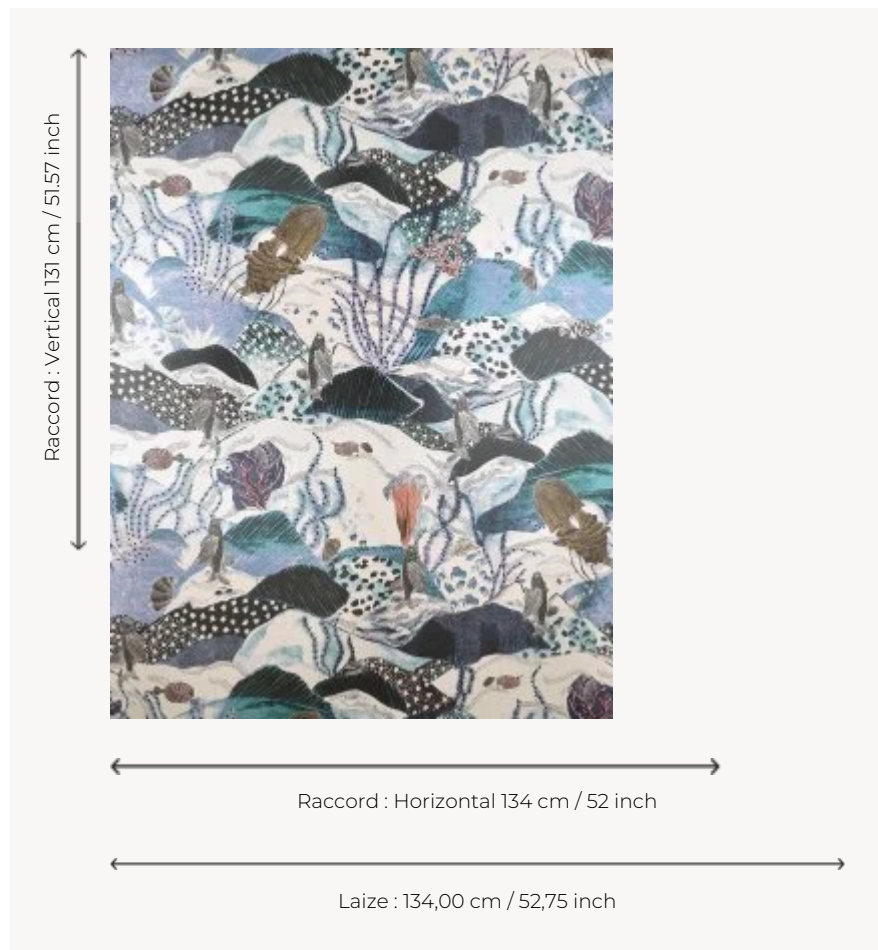

## FP003001 LES MALDIVES

In the manner of a gravure, LES MALDIVES, printed on a pearly background, represents a sea bottom where small fishes, corals and algae cohabit.

### Pierre Frey

<b>TYPE</b>	Wide width printed wallpapers
<b>ARTIST</b>	Fanny Lebon
<b>SALES UNIT</b>	Available per meter/yard
<b>BACKING</b>	NON WOVEN
<b>COMPOSITION</b>	-
<b>WIDTH</b>	134 cm / 52,75 inch
<b>REPEAT</b>	H: 134 cm - 52,00 inch V: 131 cm - 51,57 inch Straight repeat
<b>WEIGHT</b>	175 gr / m <sup>2</sup>
<b>CARE</b>	
<b>TRIMMING</b>	Pretrimmed
<b>HANGING/REMOVING</b>	Paste the wall Strippable
<b>CERTIFICATIONS</b>	EUROCLASS B-s1,d0 ASTM E84 Class A
<b>NOTES</b>	Good lightfastness Flame retardant backing
<b>INFORMATION</b>	Use the trim & join marks during installation. Double-cut installation.
<b>BOOK</b>	F9979PPFREY41

## 2 Colors

FP003001  
Ecume

FP003002  
Ocean