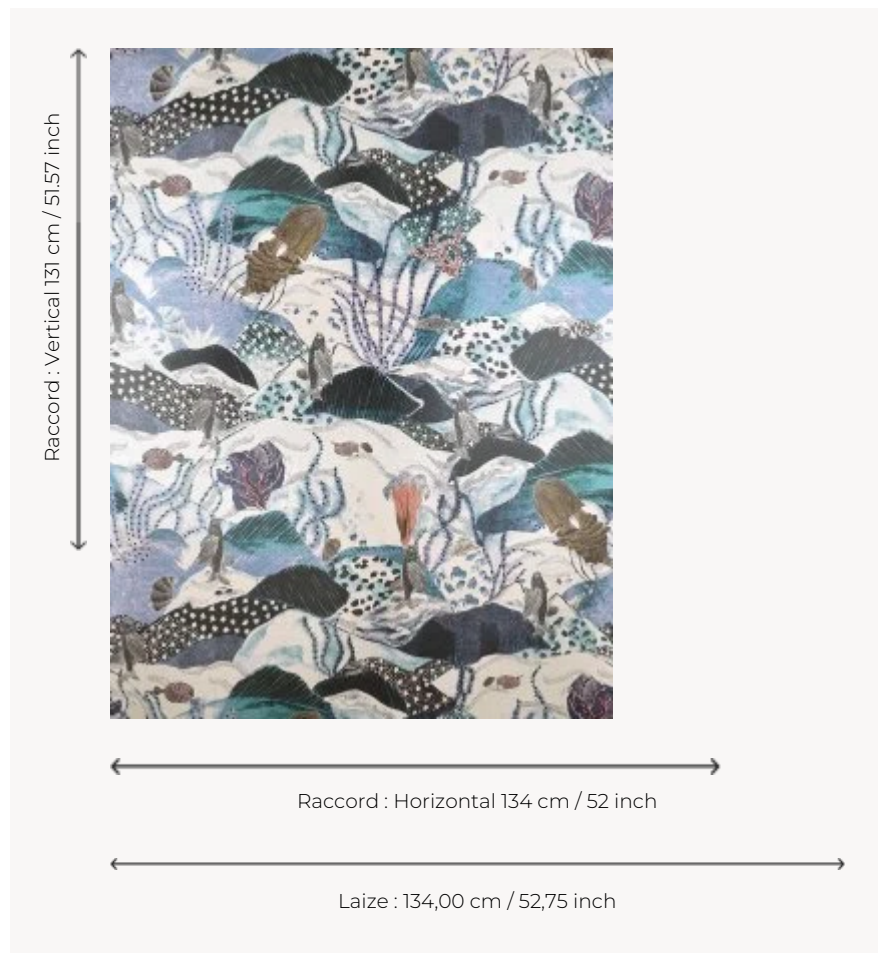

## FP003001 LES MALDIVES

In the manner of a gravure, LES MALDIVES, printed on a pearly background, represents a sea bottom where small fishes, corals and algae cohabit.

### Pierre Frey

<b>TYPE</b>	Wide width printed wallpapers
<b>ARTIST</b>	Fanny Lebon
<b>SALES UNIT</b>	Available per meter/yard
<b>BACKING</b>	NON WOVEN
<b>COMPOSITION</b>	-
<b>WIDTH</b>	134 cm / 52,75 inch
<b>REPEAT</b>	H: 134 cm - 52,00 inch V: 131 cm - 51,57 inch Straight repeat
<b>WEIGHT</b>	175 gr / m <sup>2</sup>
<b>CARE</b>	
<b>TRIMMING</b>	Pretrimmed
<b>HANGING/REMOVING</b>	Paste the wall Strippable
<b>CERTIFICATIONS</b>	EUROCLASS B-s1,d0 ASTM E84 Class A
<b>NOTES</b>	Good lightfastness Flame retardant backing
<b>INFORMATION</b>	Use the trim & join marks during installation. Double-cut installation.
<b>BOOK</b>	F9979PPFREY41

## 2 Colors

FP003001  
Ecume

FP003002  
Ocean