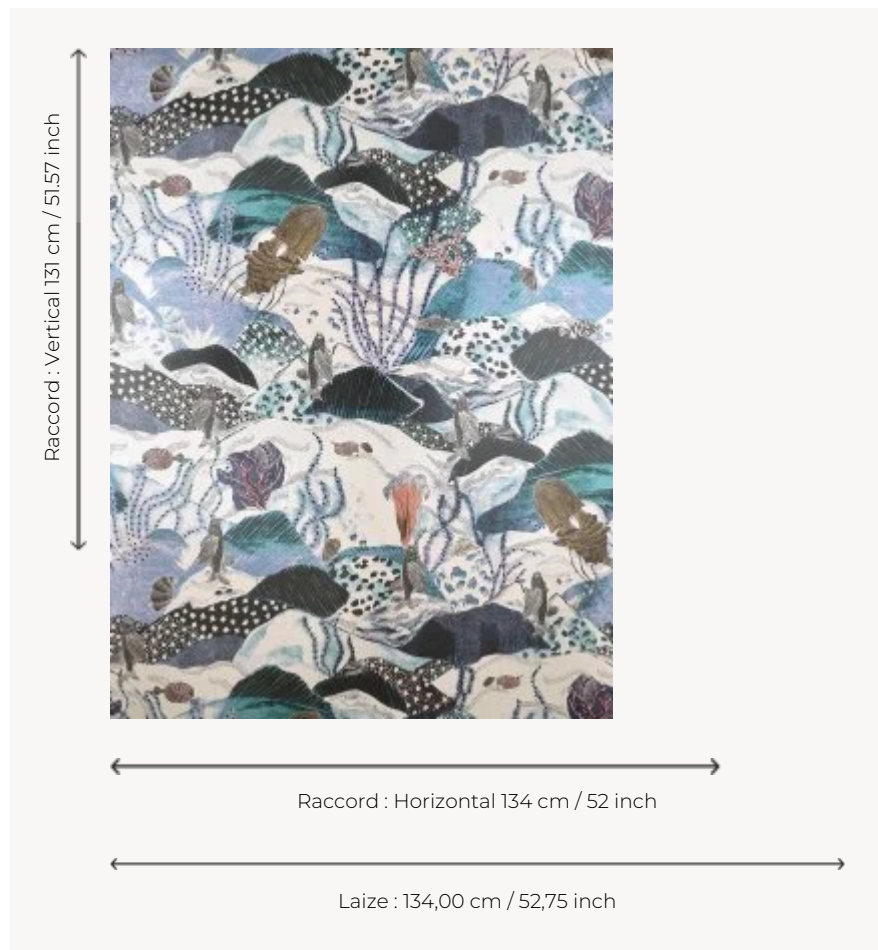

FP003001 LES MALDIVES

In the manner of a gravure, LES MALDIVES, printed on a pearly background, represents a sea bottom where small fishes, corals and algae cohabit.

FP003001 - Ecume

Pierre Frey

TYPE	Wide width printed wallpapers
ARTIST	Fanny Lebon
SALES UNIT	Available per meter/yard
BACKING	NON WOVEN
COMPOSITION	-
WIDTH	134 cm / 52,75 inch
REPEAT	H: 134 cm - 52,00 inch V: 131 cm - 51,57 inch Straight repeat
WEIGHT	175 gr / m ²
CARE	
TRIMMING	Pretrimmed
HANGING/REMOVING	Paste the wall Strippable
CERTIFICATIONS	EUROCLASS B-s1,d0 ASTM E84 Class A
NOTES	Good lightfastness Flame retardant backing
INFORMATION	Use the trim & join marks during installation. Double-cut installation.
BOOK	F9979PPFREY41

2 Colors

FP003001
Ecume

FP003002
Ocean