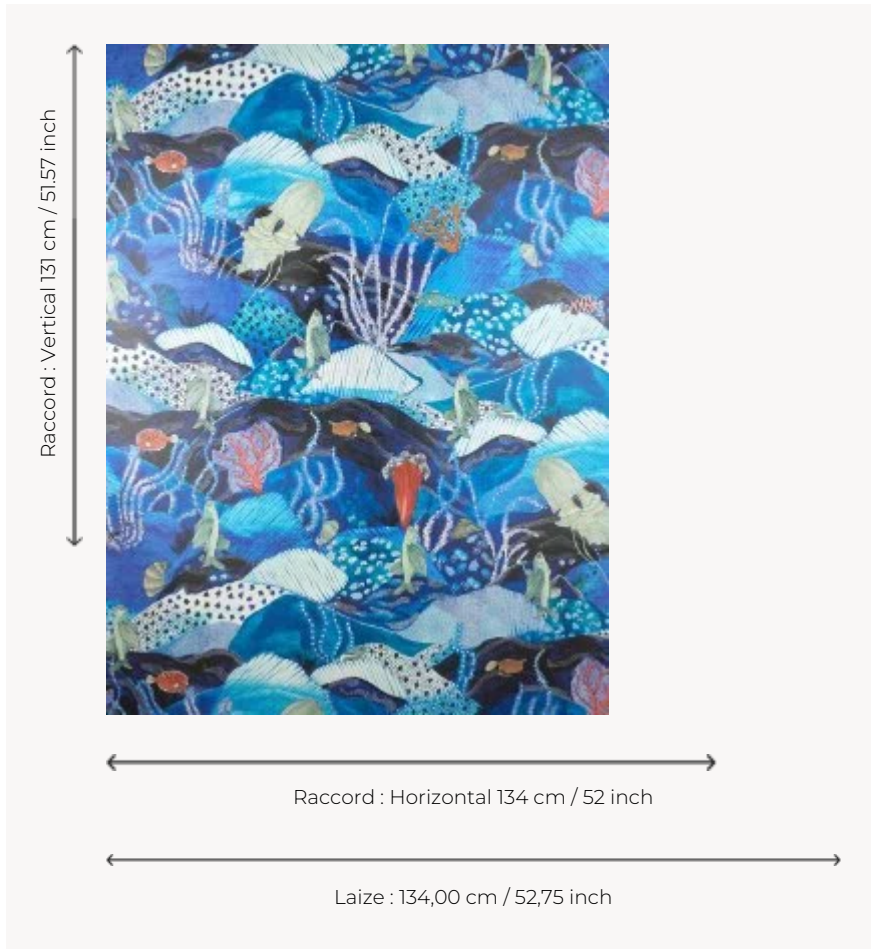

FP003002 LES MALDIVES

In the manner of a gravure, LES MALDIVES, printed on a pearly background, represents a sea bottom where small fishes, corals and algae cohabit.

FP003002 - Ocean

Pierre Frey

TYPE	Wide width printed wallpapers
ARTIST	Fanny Lebon
SALES UNIT	Available per meter/yard
BACKING	NON WOVEN
COMPOSITION	-
WIDTH	134 cm / 52,75 inch
REPEAT	H: 134 cm - 52,00 inch V: 131 cm - 51,57 inch Straight repeat
WEIGHT	175 gr / m ²
CARE	
TRIMMING	Pretrimmed
HANGING/REMOVING	Paste the wall Strippable
CERTIFICATIONS	EUROCLASS B-s1,d0 ASTM E84 Class A
NOTES	Good lightfastness Flame retardant backing
INFORMATION	Use the trim & join marks during installation. Double-cut installation.
BOOK	F9979PPFREY41