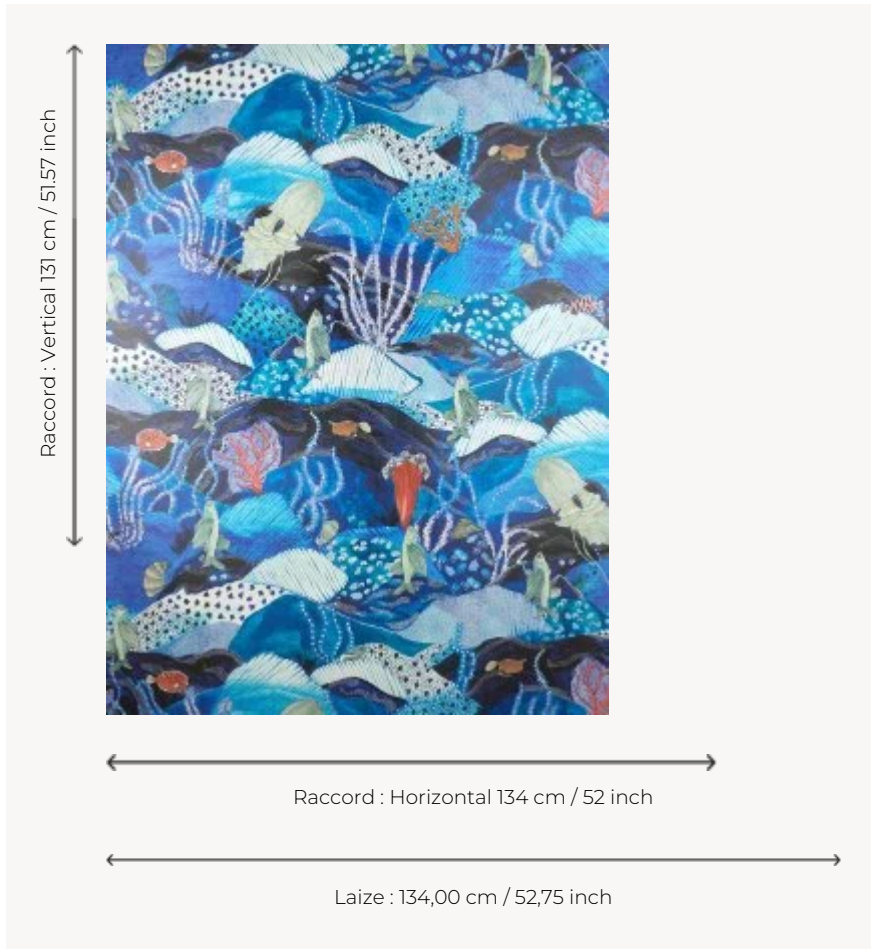

FP003002 LES MALDIVES

In the manner of a gravure, LES MALDIVES, printed on a pearly background, represents a sea bottom where small fishes, corals and algae cohabit.

FP003002 - Ocean

Pierre Frey

TYPE	Wide width printed wallpapers
ARTIST	Fanny Lebon
SALES UNIT	Available per meter/yard
BACKING	NON WOVEN
COMPOSITION	-
WIDTH	134 cm / 52,75 inch
REPEAT	H: 134 cm - 52,00 inch V: 131 cm - 51,57 inch Straight repeat
WEIGHT	175 gr / m ²
CARE	
TRIMMING	Pretrimmed
HANGING/REMOVING	Paste the wall Strippable
CERTIFICATIONS	EUROCLASS B-s1,d0 ASTM E84 Class A
NOTES	Good lightfastness Flame retardant backing
INFORMATION	Use the trim & join marks during installation. Double-cut installation.
BOOK	F9979PPFREY41