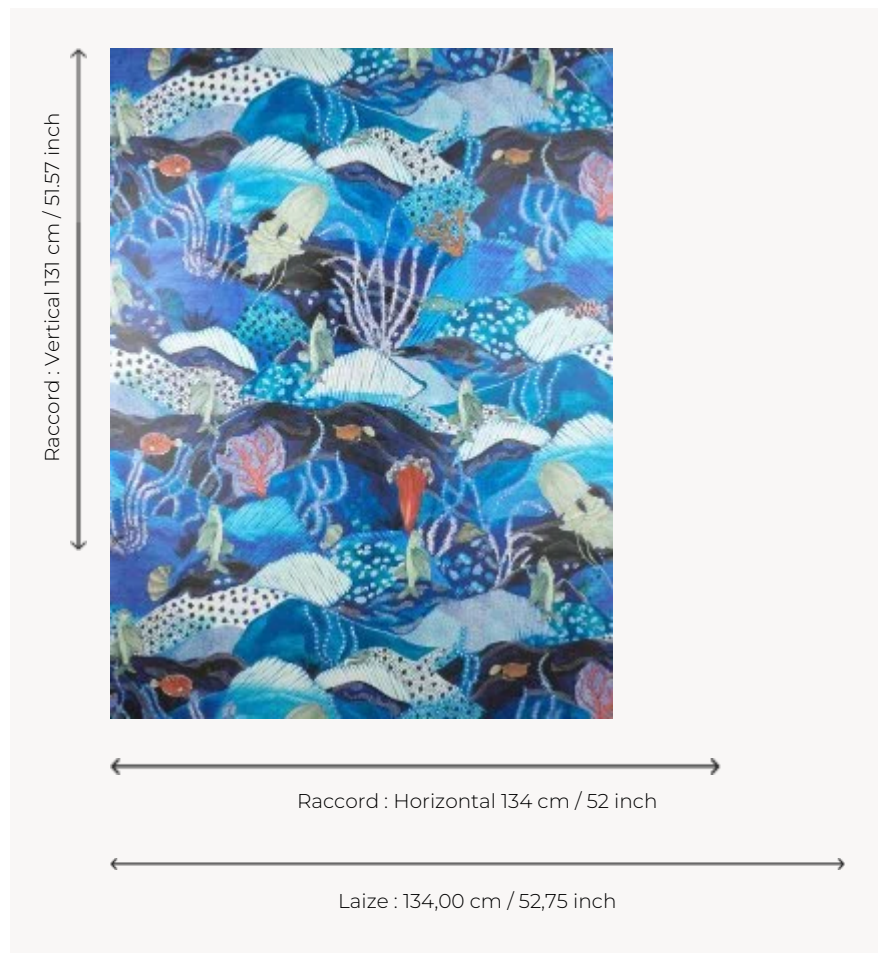

FP003002 LES MALDIVES

In the manner of a gravure, LES MALDIVES, printed on a pearly background, represents a sea bottom where small fishes, corals and algae cohabit.

FP003002 - Ocean

Pierre Frey

TYPE	Wide width printed wallpapers
ARTIST	Fanny Lebon
SALES UNIT	Available per meter/yard
BACKING	NON WOVEN
COMPOSITION	-
WIDTH	134 cm / 52,75 inch
REPEAT	H: 134 cm - 52,00 inch V: 131 cm - 51,57 inch Straight repeat
WEIGHT	175 gr / m ²
CARE	
TRIMMING	Pretrimmed
HANGING/REMOVING	Paste the wall Strippable
CERTIFICATIONS	EUROCLASS B-s1,d0 ASTM E84 Class A
NOTES	Good lightfastness Flame retardant backing
INFORMATION	Use the trim & join marks during installation. Double-cut installation.
BOOK	F9979PPFREY41

2 Colors

FP003001
Ecume

FP003002
Ocean