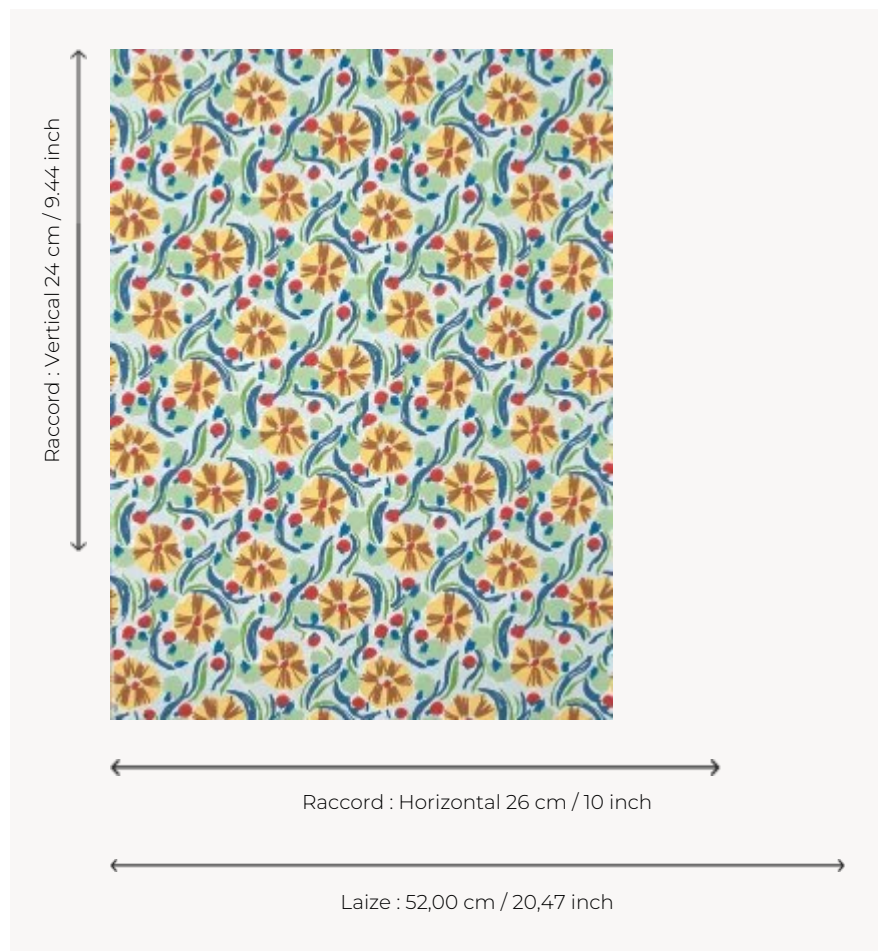

FP006001 LES ANEMONES

This lovely rotary screen printed design was painted by Scottish ceramicist Rachael Cocker. Available in colors inspired by the artist's pottery, THE ANEMONES is reminiscent of sea anemones. The traditional rotary screen printing technique used is reminiscent of the artist's handwork and gestures.

FP006001 - Ete

Pierre Frey

TYPE	Printed wallpapers
ARTIST	Rachael Cocker
SALES UNIT	Available per roll of 10,05 mts
BACKING	NON WOVEN
COMPOSITION	-
WIDTH	52 cm / 20,47 inch
REPEAT	H: 26 cm - 10,00 inch V: 24 cm - 9,44 inch Straight repeat
WEIGHT	165 gr / m ²
CARE	
TRIMMING	Trimmed
HANGING/REMOVING	Paste the wall Strippable
CERTIFICATIONS	EUROCLASS B-s1,d0 ASTM E84 Class A
NOTES	Good lightfastness Flame retardant backing Traditional printing technique
BOOK	F9979PPFREY41