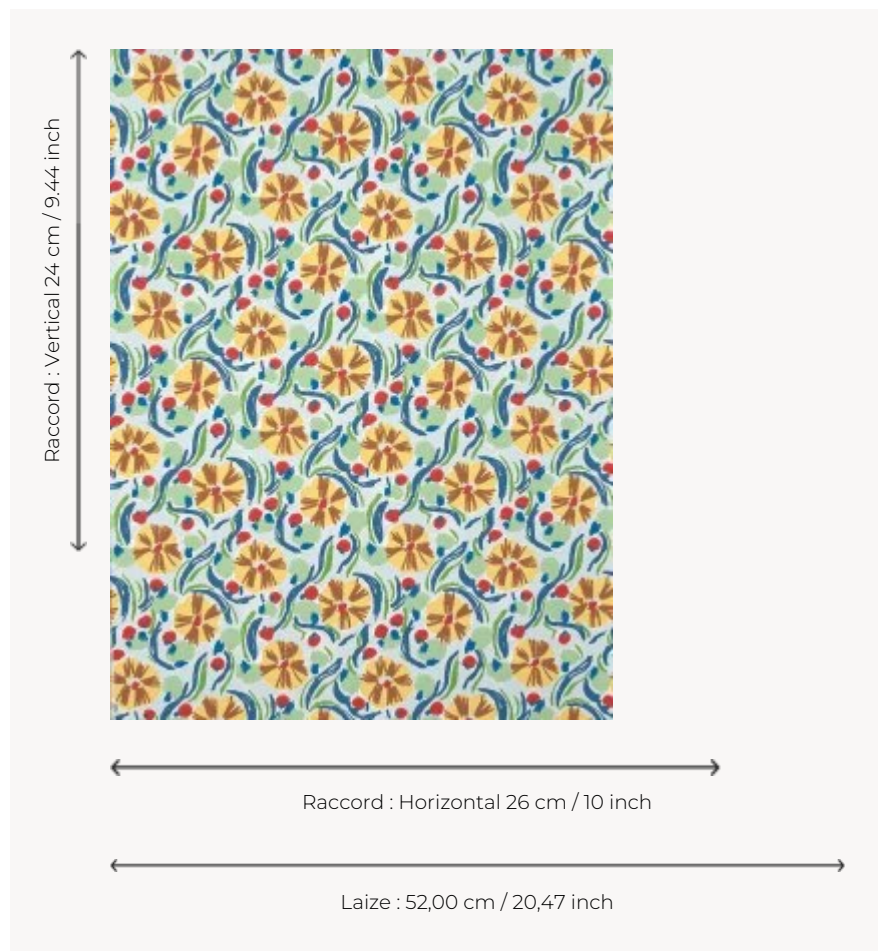

FP006001 LES ANEMONES

This lovely rotary screen printed design was painted by Scottish ceramicist Rachael Cocker. Available in colors inspired by the artist's pottery, THE ANEMONES is reminiscent of sea anemones. The traditional rotary screen printing technique used is reminiscent of the artist's handwork and gestures.

FP006001 - Ete

Pierre Frey

TYPE	Printed wallpapers
ARTIST	Rachael Cocker
SALES UNIT	Available per roll of 10,05 mts
BACKING	NON WOVEN
COMPOSITION	-
WIDTH	52 cm / 20,47 inch
REPEAT	H: 26 cm - 10,00 inch V: 24 cm - 9,44 inch Straight repeat
WEIGHT	165 gr / m ²
CARE	 
TRIMMING	Trimmed
HANGING/REMOVING	Paste the wall Strippable
CERTIFICATIONS	EUROCLASS B-s1,d0 ASTM E84 Class A
NOTES	Good lightfastness Flame retardant backing Traditional printing technique