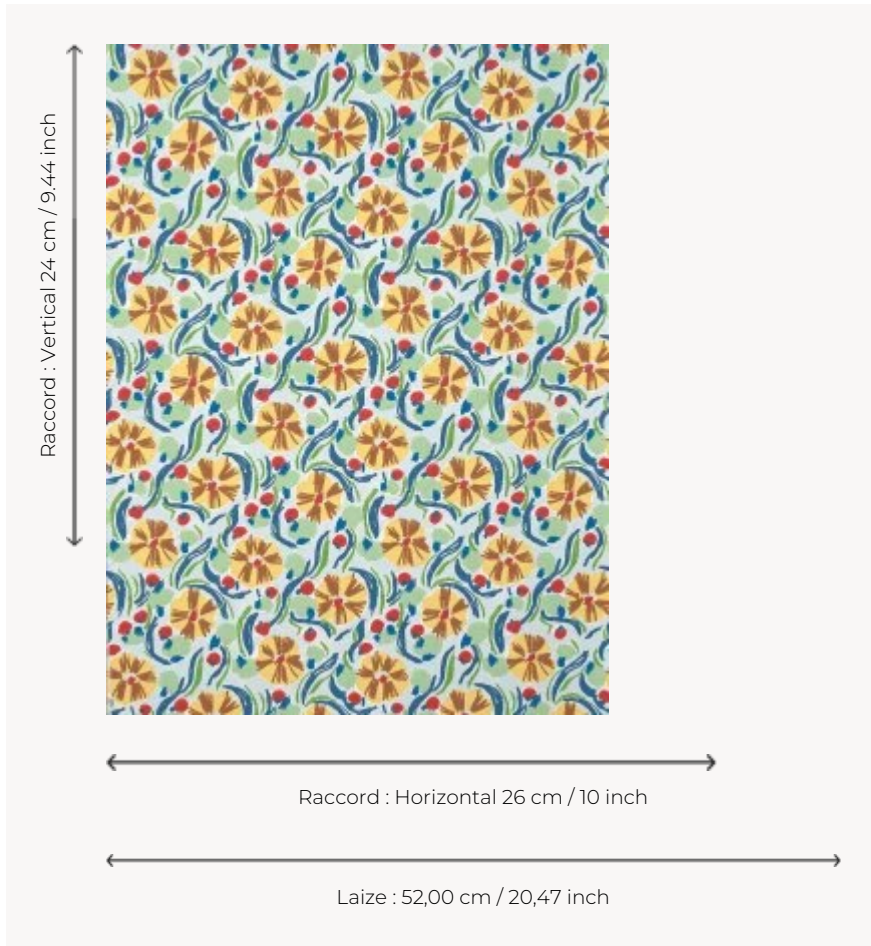

## FP006001 LES ANEMONES

This lovely rotary screen printed design was painted by Scottish ceramicist Rachael Cocker. Available in colors inspired by the artist's pottery, THE ANEMONES is reminiscent of sea anemones. The traditional rotary screen printing technique used is reminiscent of the artist's handwork and gestures.

### Pierre Frey

<b>TYPE</b>	Printed wallpapers
<b>ARTIST</b>	Rachael Cocker
<b>SALES UNIT</b>	Available per roll of 10,05 mts
<b>BACKING</b>	NON WOVEN
<b>COMPOSITION</b>	-
<b>WIDTH</b>	52 cm / 20,47 inch
<b>REPEAT</b>	H: 26 cm - 10,00 inch V: 24 cm - 9,44 inch Straight repeat
<b>WEIGHT</b>	165 gr / m <sup>2</sup>
<b>CARE</b>	
<b>TRIMMING</b>	Trimmed
<b>HANGING/REMOVING</b>	Paste the wall Strippable
<b>CERTIFICATIONS</b>	EUROCLASS B-s1,d0 ASTM E84 Class A
<b>NOTES</b>	Good lightfastness Flame retardant backing Traditional printing technique
<b>BOOK</b>	F9979PPFREY41