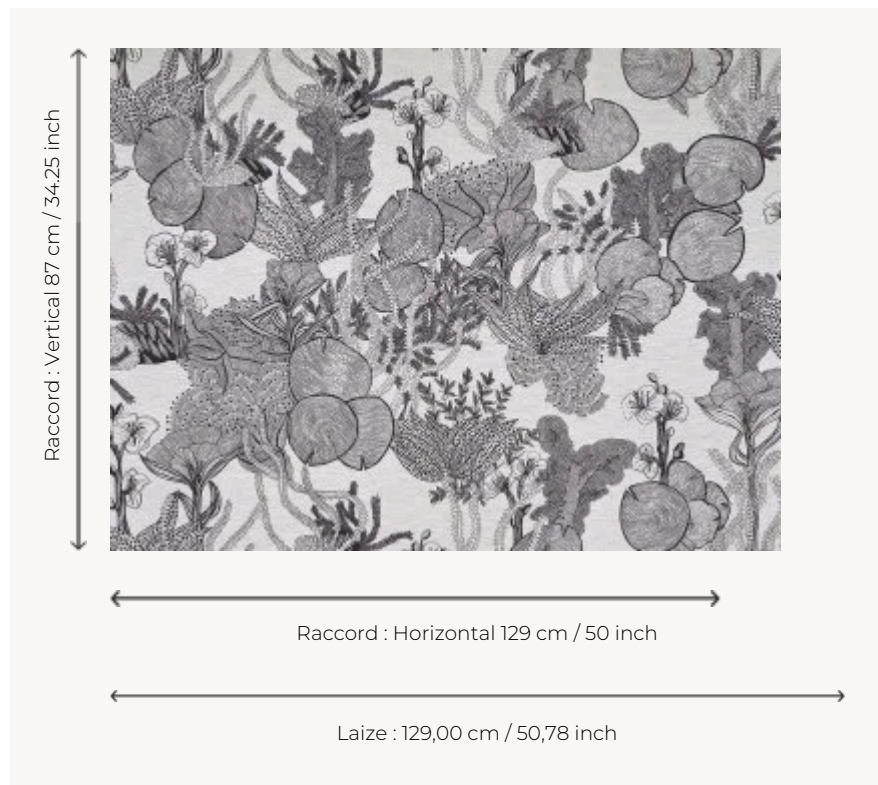

FP007001 PUNTA CANA

With a simple line drawing, this scene, between floral and marine vegetation, is printed on a laminated linen cloth.

FP007001 - Encre

Pierre Frey

TYPE	Wide width printed wallpapers
ARTIST	Fanny Lebon
SALES UNIT	Available per meter/yard
BACKING	NON WOVEN
COMPOSITION	100 % Linen
WIDTH	129 cm / 50,78 inch
REPEAT	H: 129 cm - 50,00 inch V: 87 cm - 34,25 inch Half drop repeat
WEIGHT	300 gr / m ²
CARE	
TRIMMING	Trimmed
HANGING/REMOVING	Paste the wall Strippable
CERTIFICATIONS	ASTM E84 Class A
NOTES	Good lightfastness Raised pattern
INFORMATION	Panel effect
BOOK	F9979PPFREY41

2 Colors

FP007001
Encre

FP007002
Meringue