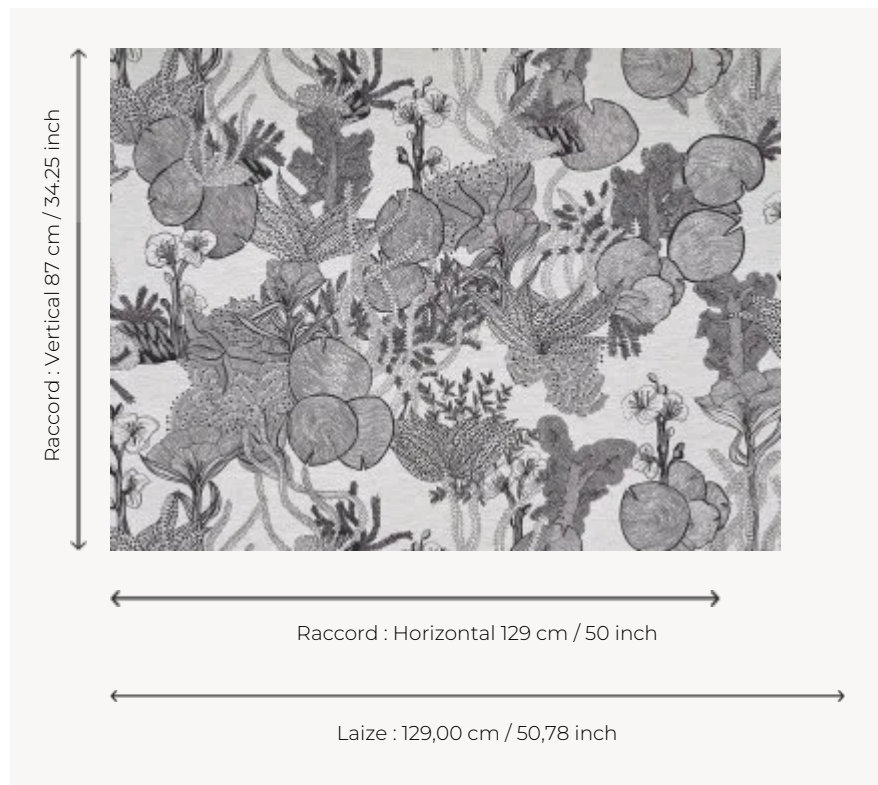

FP007001 PUNTA CANA

With a simple line drawing, this scene, between floral and marine vegetation, is printed on a laminated linen cloth.

FP007001 - Encre

Pierre Frey

TYPE	Wide width printed wallpapers
ARTIST	Fanny Lebon
SALES UNIT	Available per meter/yard
BACKING	NON WOVEN
COMPOSITION	100 % Linen
WIDTH	129 cm / 50,78 inch
REPEAT	H: 129 cm - 50,00 inch V: 87 cm - 34,25 inch Half drop repeat
WEIGHT	300 gr / m ²
CARE	
TRIMMING	Trimmed
HANGING/REMOVING	Paste the wall Strippable
CERTIFICATIONS	ASTM E84 Class A
NOTES	Good lightfastness Raised pattern
INFORMATION	Panel effect
BOOK	F9979PPFREY41

2 Colors

FP007001
Encre

FP007002
Meringue