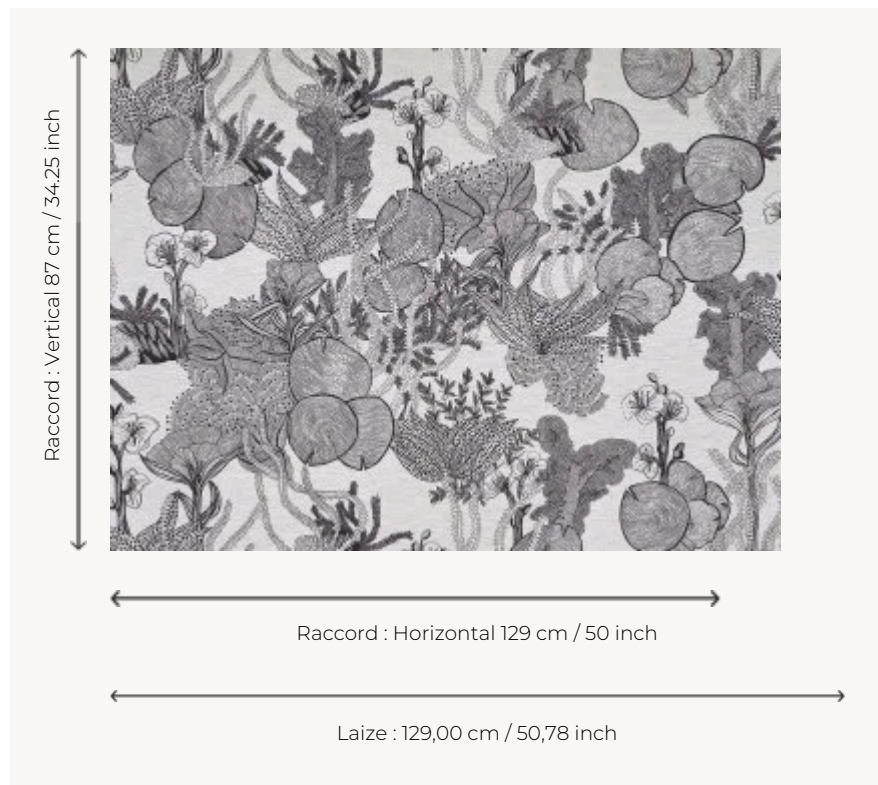

## FP007001 PUNTA CANA

With a simple line drawing, this scene, between floral and marine vegetation, is printed on a laminated linen cloth.

### Pierre Frey

<b>TYPE</b>	Wide width printed wallpapers
<b>ARTIST</b>	Fanny Lebon
<b>SALES UNIT</b>	Available per meter/yard
<b>BACKING</b>	NON WOVEN
<b>COMPOSITION</b>	100 % Linen
<b>WIDTH</b>	129 cm / 50,78 inch
<b>REPEAT</b>	H: 129 cm - 50,00 inch V: 87 cm - 34,25 inch Half drop repeat
<b>WEIGHT</b>	300 gr / m <sup>2</sup>
<b>CARE</b>	
<b>TRIMMING</b>	Trimmed
<b>HANGING/REMOVING</b>	Paste the wall Strippable
<b>CERTIFICATIONS</b>	ASTM E84 Class A
<b>NOTES</b>	Good lightfastness Raised pattern
<b>INFORMATION</b>	Panel effect
<b>BOOK</b>	F9979PPFREY41