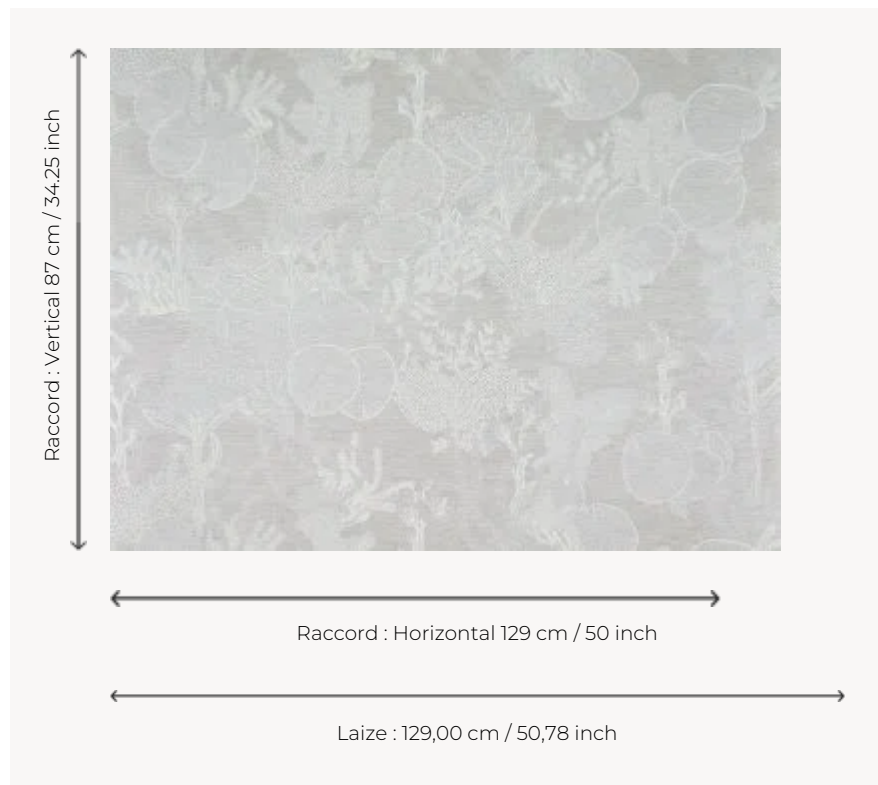

FP007002 PUNTA CANA

With a simple line drawing, this scene, between floral and marine vegetation, is printed on a laminated linen cloth.

FP007002 - Meringue

Pierre Frey

TYPE	Wide width printed wallpapers
ARTIST	Fanny Lebon
SALES UNIT	Available per meter/yard
BACKING	NON WOVEN
COMPOSITION	100 % Linen
WIDTH	129 cm / 50,78 inch
REPEAT	H: 129 cm - 50,00 inch V: 87 cm - 34,25 inch Half drop repeat
WEIGHT	300 gr / m ²
CARE	
TRIMMING	Trimmed
HANGING/REMOVING	Paste the wall Strippable
CERTIFICATIONS	ASTM E84 Class A
NOTES	Good lightfastness Raised pattern
INFORMATION	Panel effect
BOOK	F9979PPFREY41

2 Colors

FP007001
Encre

FP007002
Meringue