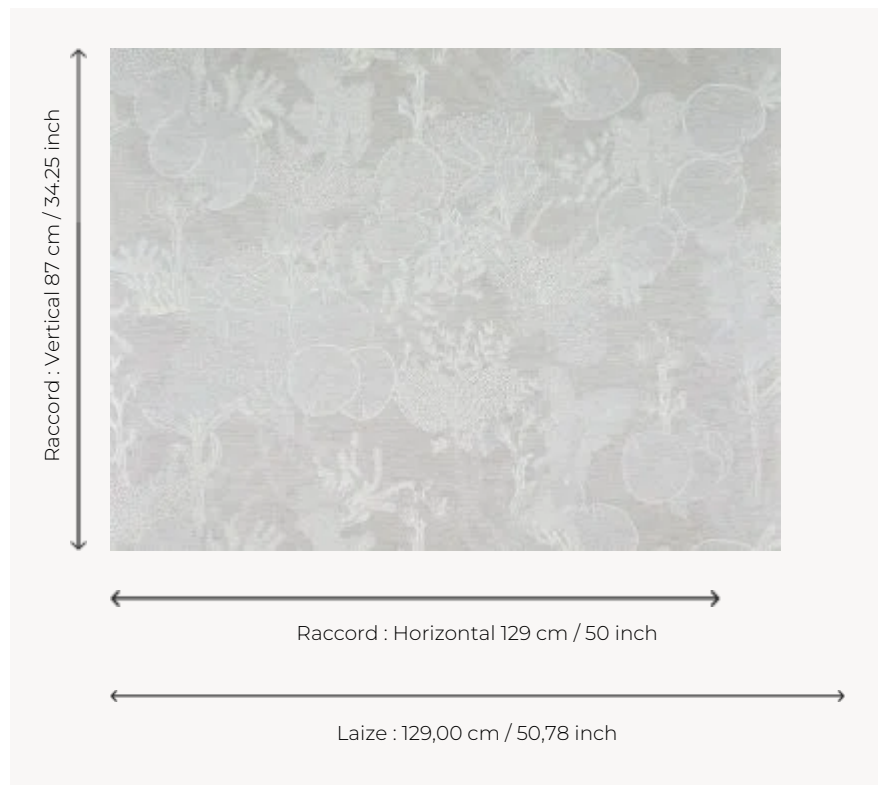

## FP007002 PUNTA CANA

With a simple line drawing, this scene, between floral and marine vegetation, is printed on a laminated linen cloth.

### Pierre Frey

<b>TYPE</b>	Wide width printed wallpapers
<b>ARTIST</b>	Fanny Lebon
<b>SALES UNIT</b>	Available per meter/yard
<b>BACKING</b>	NON WOVEN
<b>COMPOSITION</b>	100 % Linen
<b>WIDTH</b>	129 cm / 50,78 inch
<b>REPEAT</b>	H: 129 cm - 50,00 inch V: 87 cm - 34,25 inch Half drop repeat
<b>WEIGHT</b>	300 gr / m <sup>2</sup>
<b>CARE</b>	
<b>TRIMMING</b>	Trimmed
<b>HANGING/REMOVING</b>	Paste the wall Strippable
<b>CERTIFICATIONS</b>	ASTM E84 Class A
<b>NOTES</b>	Good lightfastness Raised pattern
<b>INFORMATION</b>	Panel effect
<b>BOOK</b>	F9979PPFREY41