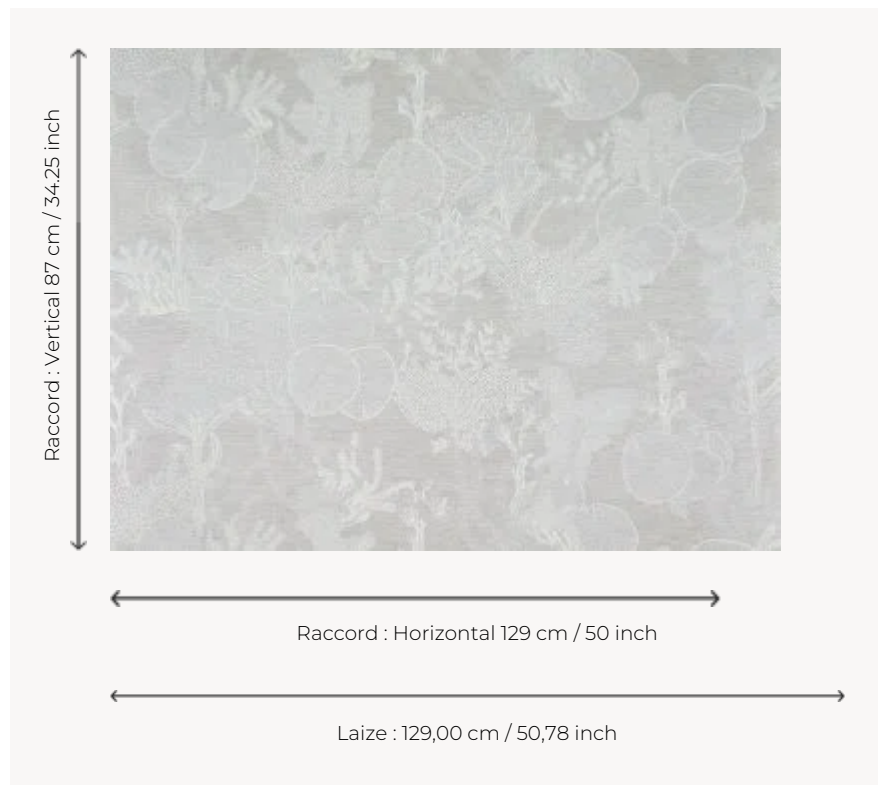

FP007002 PUNTA CANA

With a simple line drawing, this scene, between floral and marine vegetation, is printed on a laminated linen cloth.

FP007002 - Meringue

Pierre Frey

TYPE	Wide width printed wallpapers
ARTIST	Fanny Lebon
SALES UNIT	Available per meter/yard
BACKING	NON WOVEN
COMPOSITION	100 % Linen
WIDTH	129 cm / 50,78 inch
REPEAT	H: 129 cm - 50,00 inch V: 87 cm - 34,25 inch Half drop repeat
WEIGHT	300 gr / m ²
CARE	
TRIMMING	Trimmed
HANGING/REMOVING	Paste the wall Strippable
CERTIFICATIONS	ASTM E84 Class A
NOTES	Good lightfastness Raised pattern
INFORMATION	Panel effect
BOOK	F9979PPFREY41

2 Colors

FP007001
Encre

FP007002
Meringue