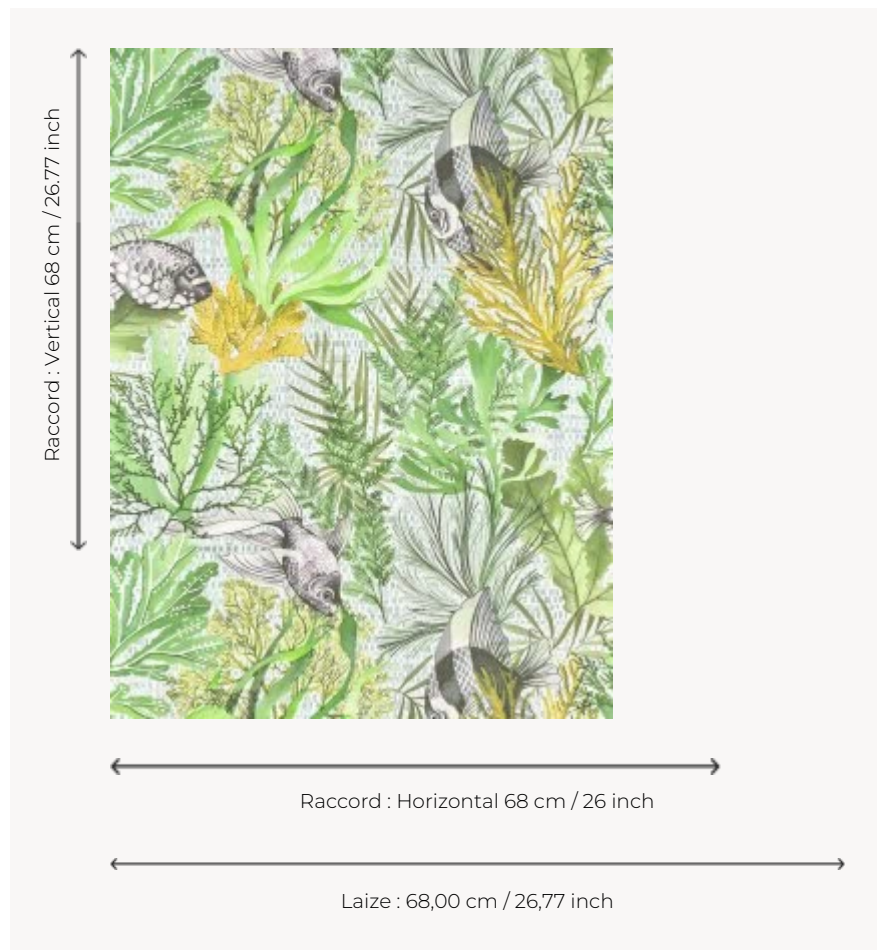

FP008002 PLEINE MER

PLEINE MER represents a sea bottom where fishes, seaweeds and corals cohabit, printed on the vinyl grain NATTE.

FP008002 - Cactus

Pierre Frey

TYPE	Vinyls - Printed wallpapers
SALES UNIT	Available per meter/yard
BACKING	NON WOVEN
COMPOSITION	100 % Vinyl
WIDTH	68 cm / 26,77 inch
REPEAT	H: 68 cm - 26,00 inch V: 68 cm - 26,77 inch Half drop repeat
WEIGHT	460 gr / m ²
CARE	
TRIMMING	Trimmed
HANGING/REMOVING	Paste the wall Strippable
CERTIFICATIONS	EUROCLASS B-s2,d0 ASTM E84 Class A
NOTES	Good lightfastness Flame retardant backing
BOOK	F9979PPFREY41

2 Colors

FP008001
Corail

FP008002
Cactus