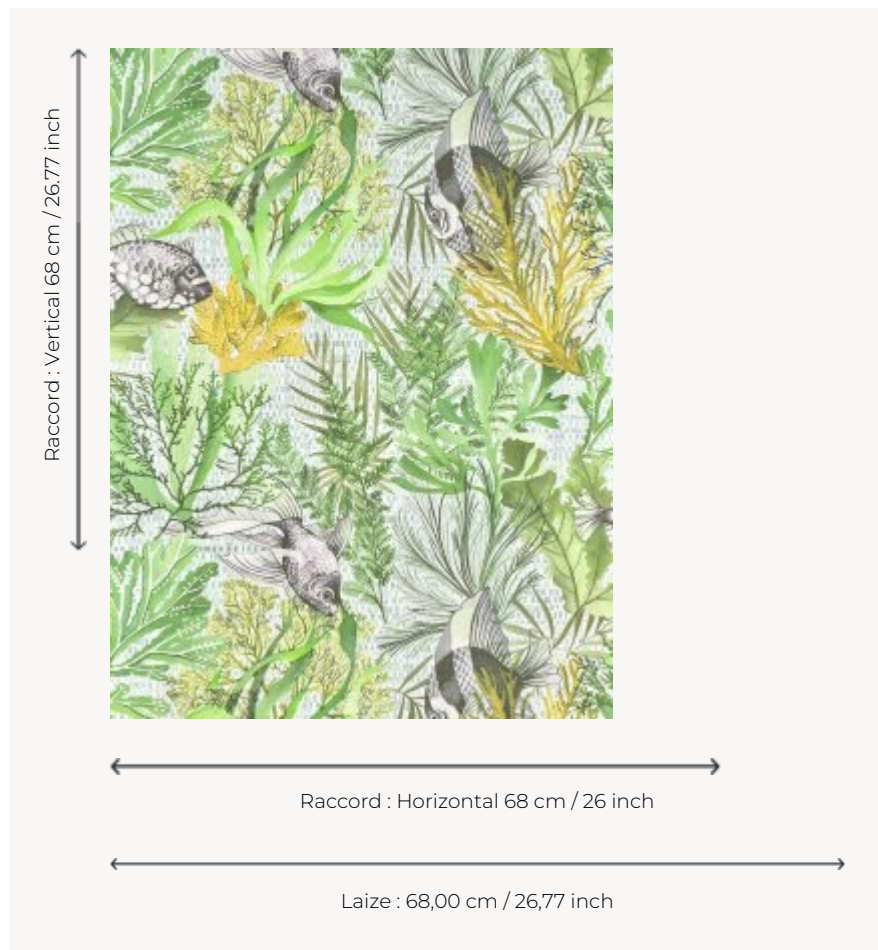

FP008002 PLEINE MER

PLEINE MER represents a sea bottom where fishes, seaweeds and corals cohabit, printed on the vinyl grain NATTE.

FP008002 - Cactus

Pierre Frey

TYPE	Vinyls - Printed wallpapers
SALES UNIT	Available per meter/yard
BACKING	NON WOVEN
COMPOSITION	100 % Vinyl
WIDTH	68 cm / 26,77 inch
REPEAT	H: 68 cm - 26,00 inch V: 68 cm - 26,77 inch Half drop repeat
WEIGHT	460 gr / m ²
CARE	
TRIMMING	Trimmed
HANGING/REMOVING	Paste the wall Strippable
CERTIFICATIONS	EUROCLASS B-s2,d0 ASTM E84 Class A
NOTES	Good lightfastness Flame retardant backing
BOOK	F9979PPFREY41

2 Colors

FP008001
Corail

FP008002
Cactus