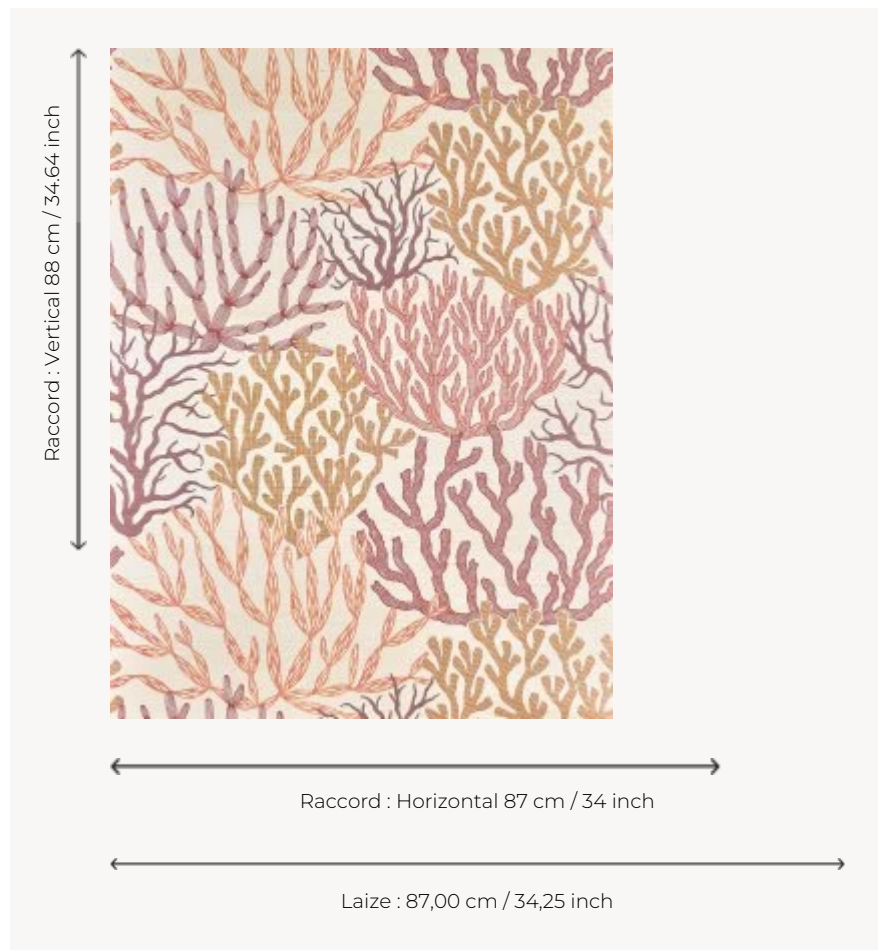

FP009001 ACROPORA

Multiple corals whose diverse graphic treatment brings a real decorative touch. Printed on straw, the ACROPORA pattern evokes a soft marine floor.

FP009001 - Corail

Pierre Frey

TYPE	Straws and similar materials - Printed wallpapers
SALES UNIT	Available per meter/yard
BACKING	NON WOVEN
COMPOSITION	100 % Straw
WIDTH	87 cm / 34,25 inch
REPEAT	H: 87 cm - 34,00 inch V: 88 cm - 34,64 inch Straight repeat
WEIGHT	240 gr / m ²
CARE	
TRIMMING	Trimmed
HANGING/REMOVING	Paste the wall Strippable
CERTIFICATIONS	EUROCLASS C-s1,d0 ASTM E84 Class A
NOTES	Flame retardant backing
INFORMATION	Panel effect Inherent irregularities from the natural fiber
BOOK	F9979PPFREY41

2 Colors

FP009001
Corail

FP009002
Opale