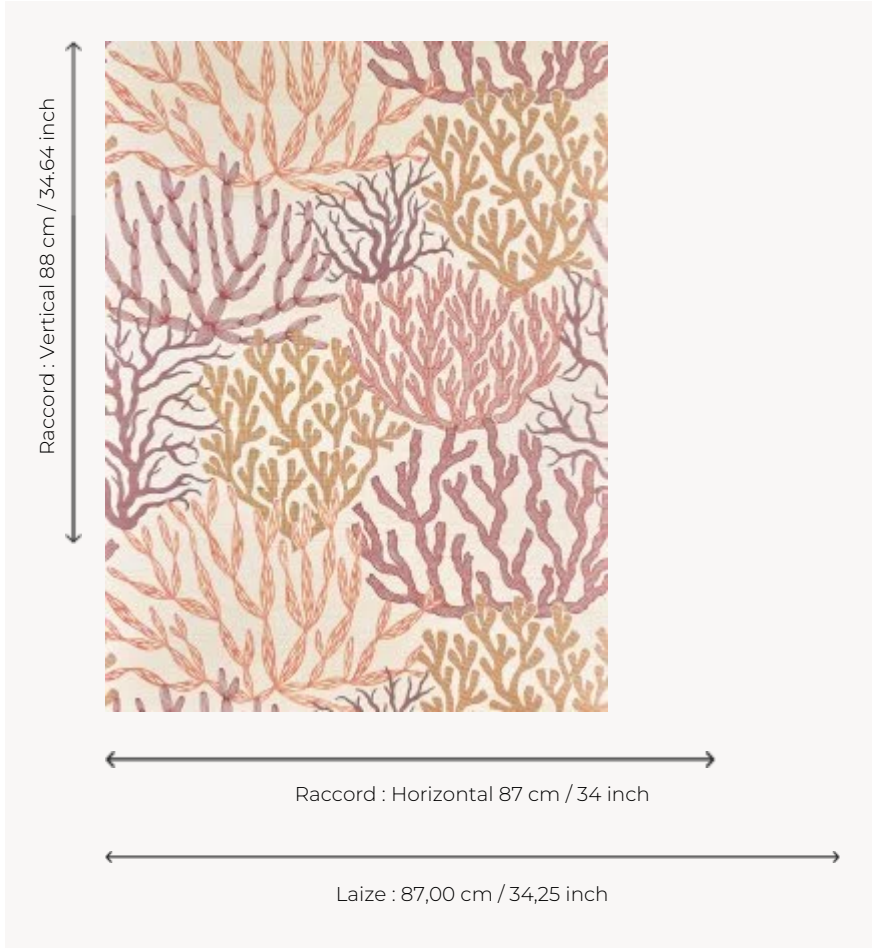

FP009001 ACROPORA

Multiple corals whose diverse graphic treatment brings a real decorative touch. Printed on straw, the ACROPORA pattern evokes a soft marine floor.

FP009001 - Corail

Pierre Frey

TYPE	Straws and similar materials - Printed wallpapers
SALES UNIT	Available per meter/yard
BACKING	NON WOVEN
COMPOSITION	100 % Straw
WIDTH	87 cm / 34,25 inch
REPEAT	H: 87 cm - 34,00 inch V: 88 cm - 34,64 inch Straight repeat
WEIGHT	240 gr / m ²
CARE	
TRIMMING	Trimmed
HANGING/REMOVING	Paste the wall Strippable
CERTIFICATIONS	EUROCLASS C-s1,d0 ASTM E84 Class A
NOTES	Flame retardant backing
INFORMATION	Panel effect Inherent irregularities from the natural fiber
BOOK	F9979PPFREY41

2 Colors

FP009001
Corail

FP009002
Opale