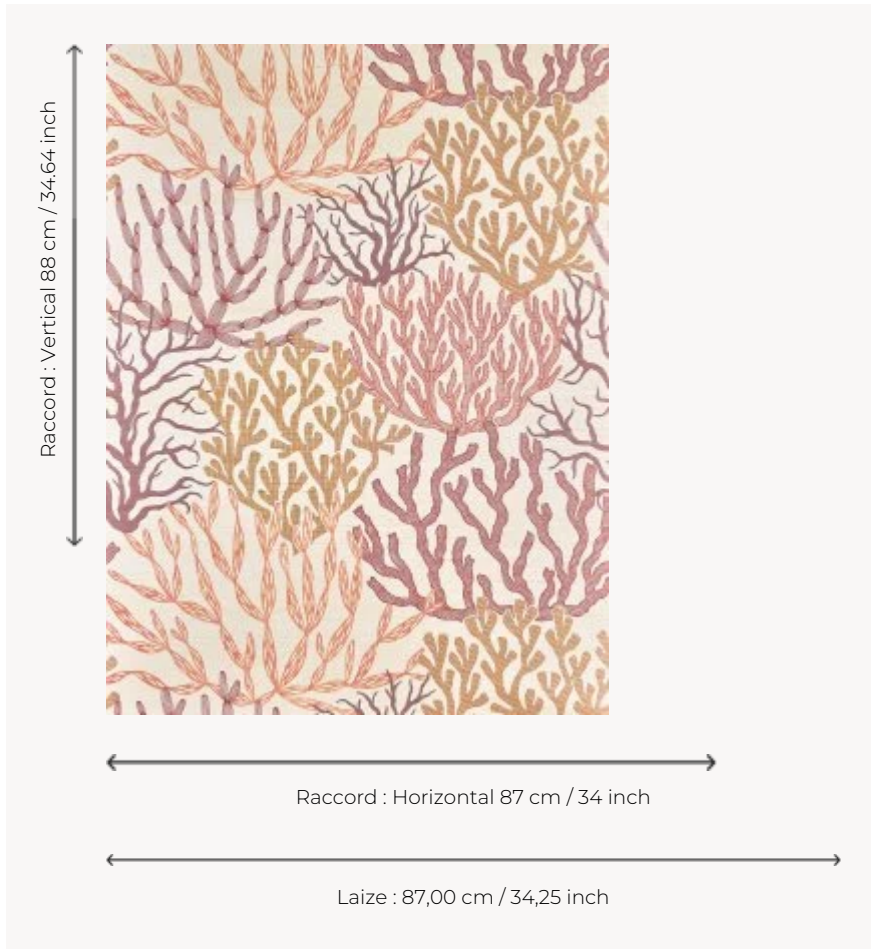

FP009001 ACROPORA

Multiple corals whose diverse graphic treatment brings a real decorative touch. Printed on straw, the ACROPORA pattern evokes a soft marine floor.

FP009001 - Corail

Pierre Frey

TYPE	Straws and similar materials - Printed wallpapers
SALES UNIT	Available per meter/yard
BACKING	NON WOVEN
COMPOSITION	100 % Straw
WIDTH	87 cm / 34,25 inch
REPEAT	H: 87 cm - 34,00 inch V: 88 cm - 34,64 inch Straight repeat
WEIGHT	240 gr / m ²
CARE	
TRIMMING	Trimmed
HANGING/REMOVING	Paste the wall Strippable
CERTIFICATIONS	EUROCLASS C-s1,d0 ASTM E84 Class A
NOTES	Flame retardant backing
INFORMATION	Panel effect Inherent irregularities from the natural fiber
BOOK	F9979PPFREY41

2 Colors

FP009001
Corail

FP009002
Opale