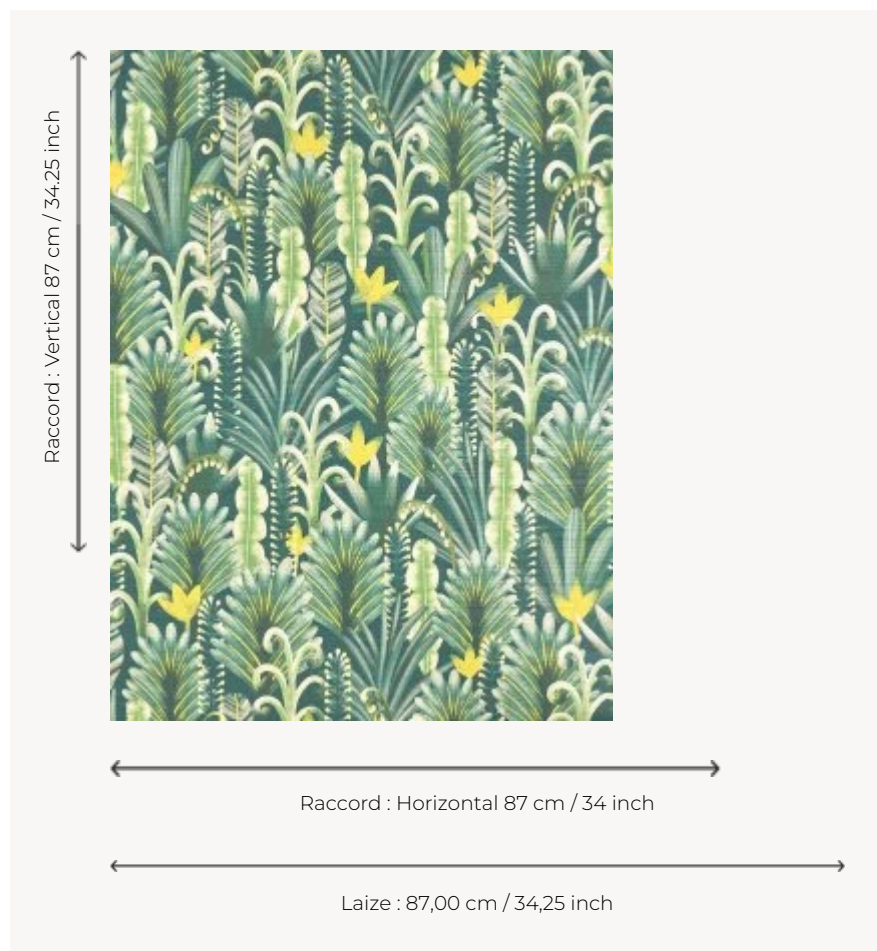

FP010001 LA DESIRADE

LA DESIRADE offers a pattern of palm trees and exotic foliage with acidulous notes, printed on straw.

FP010001 - Palmeraie

Pierre Frey

| | |
|-------------------------|---|
| TYPE | Straws and similar materials - Printed wallpapers |
| SALES UNIT | Available per meter/yard |
| BACKING | NON WOVEN |
| COMPOSITION | 100 % Straw |
| WIDTH | 87 cm / 34,25 inch |
| REPEAT | H: 87 cm - 34,00 inch V: 87 cm - 34,25 inch Straight repeat |
| WEIGHT | 240 gr / m ² |
| CARE | |
| TRIMMING | Trimmed |
| HANGING/REMOVING | Paste the wall Strippable |
| CERTIFICATIONS | EUROCLASS C-s1,d0 ASTM E84 Class A |
| NOTES | Flame retardant backing |
| INFORMATION | Panel effect Inherent irregularities from the natural fiber |
| BOOK | F9979PPFREY41 |

1 Colors

FP010001
Palmeraie