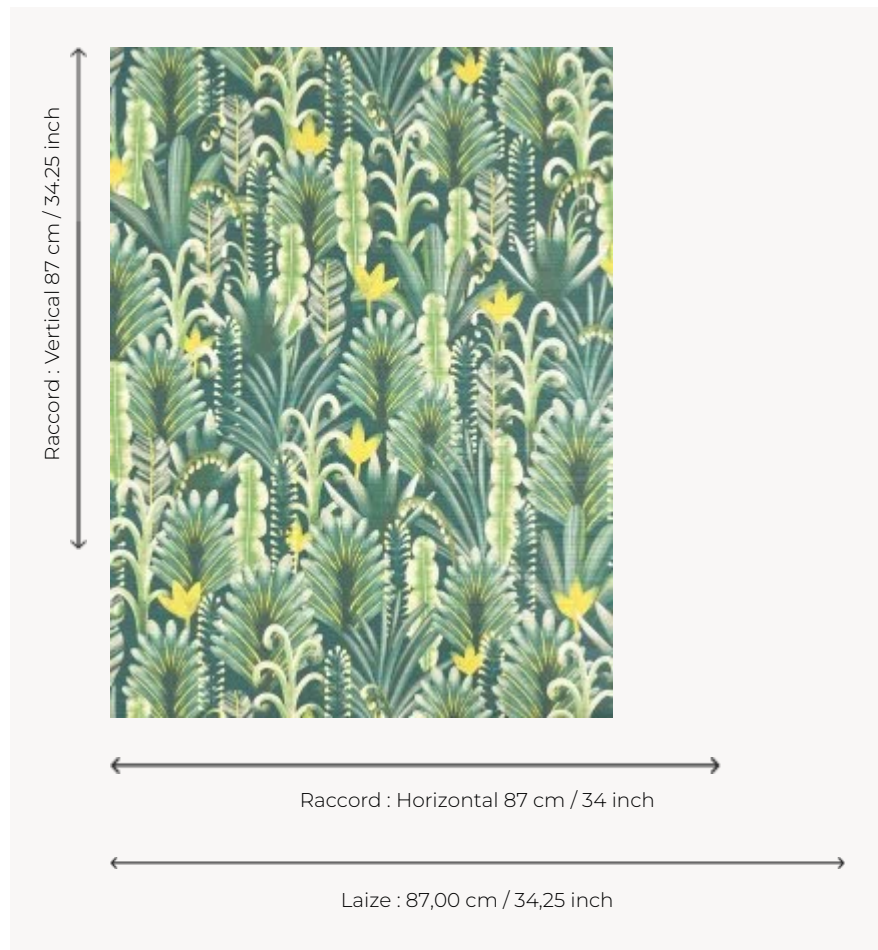

## FP010001 LA DESIRADE

LA DESIRADE offers a pattern of palm trees and exotic foliage with acidulous notes, printed on straw.

### Pierre Frey

<b>TYPE</b>	Straws and similar materials - Printed wallpapers
<b>SALES UNIT</b>	Available per meter/yard
<b>BACKING</b>	NON WOVEN
<b>COMPOSITION</b>	100 % Straw
<b>WIDTH</b>	87 cm / 34,25 inch
<b>REPEAT</b>	H: 87 cm - 34,00 inch V: 87 cm - 34,25 inch Straight repeat
<b>WEIGHT</b>	240 gr / m <sup>2</sup>
<b>CARE</b>	
<b>TRIMMING</b>	Trimmed
<b>HANGING/REMOVING</b>	Paste the wall Strippable
<b>CERTIFICATIONS</b>	EUROCLASS C-s1,d0 ASTM E84 Class A
<b>NOTES</b>	Flame retardant backing
<b>INFORMATION</b>	Panel effect Inherent irregularities from the natural fiber
<b>BOOK</b>	F9979PPFREY41

# 1 Colors

FP010001  
Palmeraie