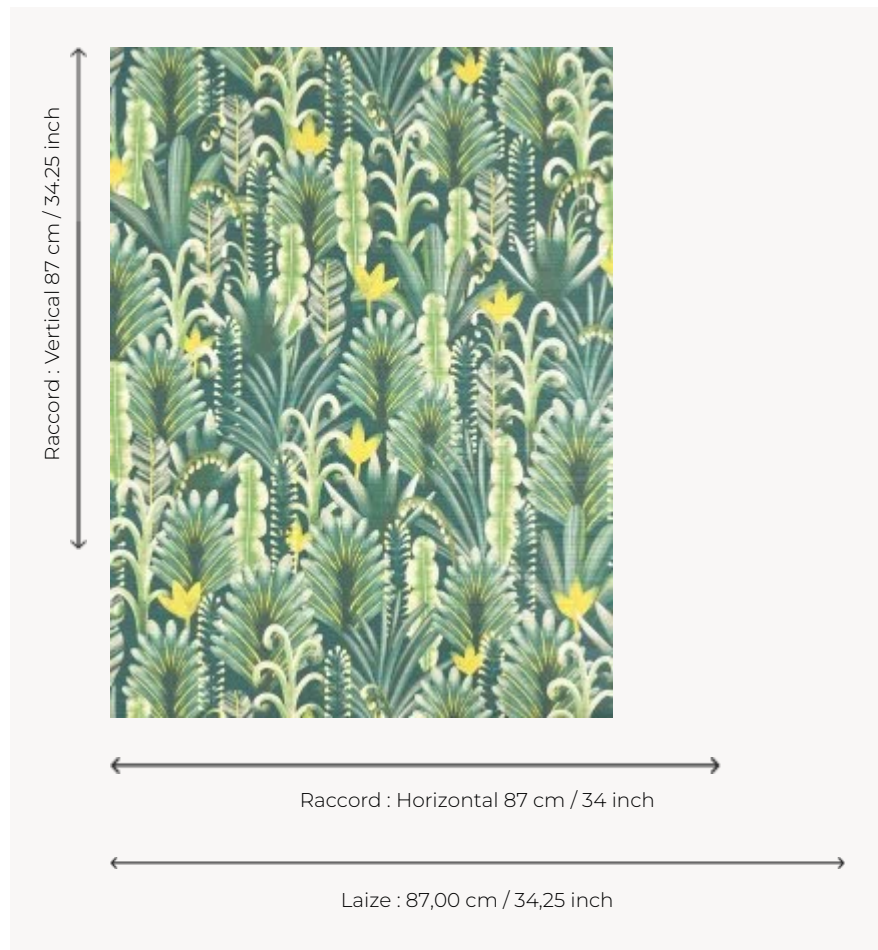

FP010001 LA DESIRADE

LA DESIRADE offers a pattern of palm trees and exotic foliage with acidulous notes, printed on straw.

FP010001 - Palmeraie

Pierre Frey

TYPE	Straws and similar materials - Printed wallpapers
SALES UNIT	Available per meter/yard
BACKING	NON WOVEN
COMPOSITION	100 % Straw
WIDTH	87 cm / 34,25 inch
REPEAT	H: 87 cm - 34,00 inch V: 87 cm - 34,25 inch Straight repeat
WEIGHT	240 gr / m ²
CARE	
TRIMMING	Trimmed
HANGING/REMOVING	Paste the wall Strippable
CERTIFICATIONS	EUROCLASS C-s1,d0 ASTM E84 Class A
NOTES	Flame retardant backing
INFORMATION	Panel effect Inherent irregularities from the natural fiber
BOOK	F9979PPFREY41

1 Colors

FP010001
Palmeraie