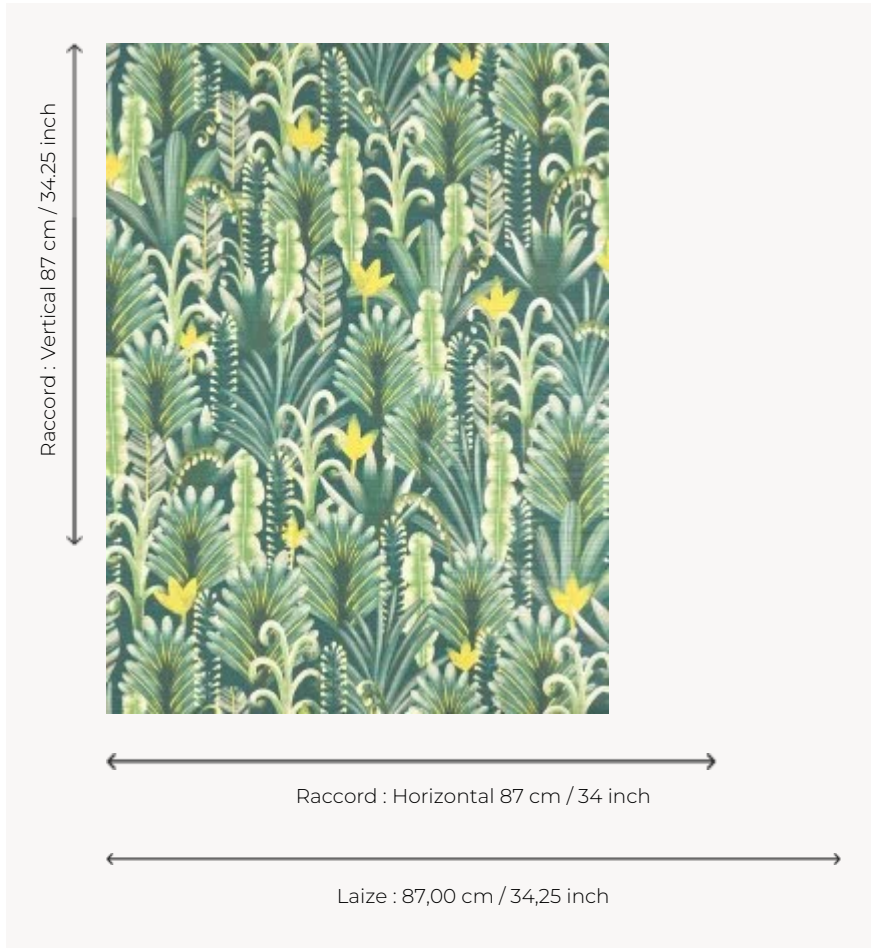

FP010001 LA DESIRADE

LA DESIRADE offers a pattern of palm trees and exotic foliage with acidulous notes, printed on straw.

FP010001 - Palmeraie

Pierre Frey

TYPE	Straws and similar materials - Printed wallpapers
SALES UNIT	Available per meter/yard
BACKING	NON WOVEN
COMPOSITION	100 % Straw
WIDTH	87 cm / 34,25 inch
REPEAT	H: 87 cm - 34,00 inch V: 87 cm - 34,25 inch Straight repeat
WEIGHT	240 gr / m ²
CARE	
TRIMMING	Trimmed
HANGING/REMOVING	Paste the wall Strippable
CERTIFICATIONS	EUROCLASS C-s1,d0 ASTM E84 Class A
NOTES	Flame retardant backing
INFORMATION	Panel effect Inherent irregularities from the natural fiber
BOOK	F9979PPFREY41

1 Colors

FP010001
Palmeraie