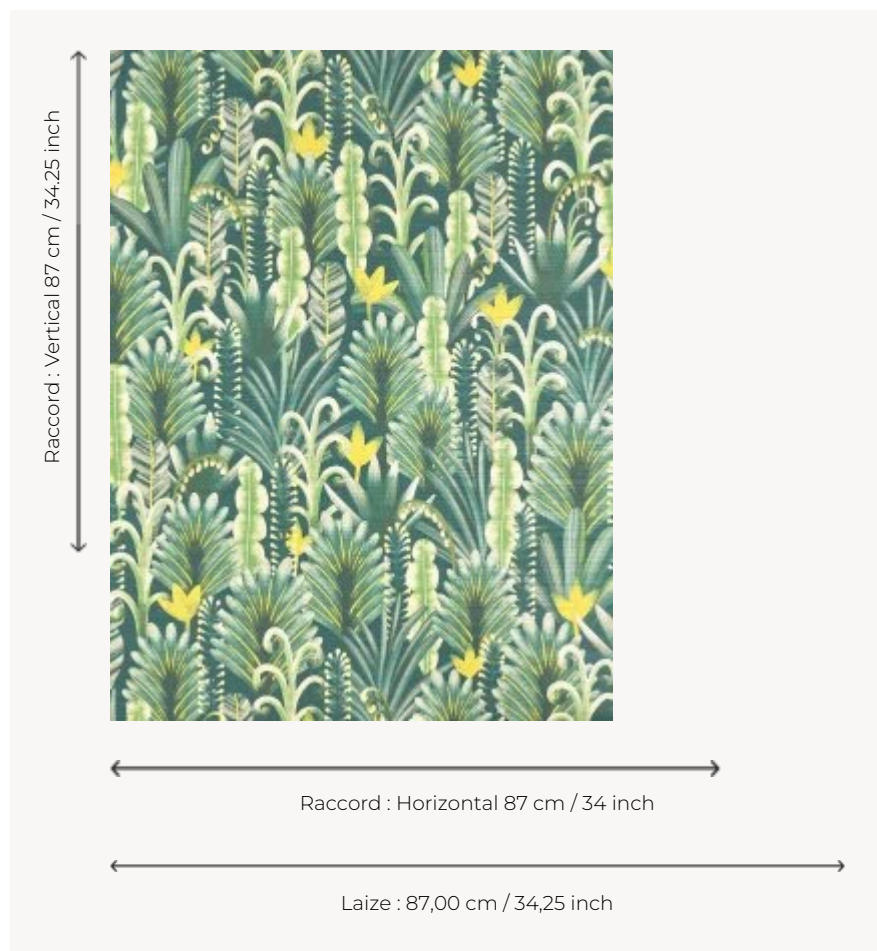

## FP010001 LA DESIRADE

LA DESIRADE offers a pattern of palm trees and exotic foliage with acidulous notes, printed on straw.

### Pierre Frey

<b>TYPE</b>	Straws and similar materials - Printed wallpapers
<b>SALES UNIT</b>	Available per meter/yard
<b>BACKING</b>	NON WOVEN
<b>COMPOSITION</b>	100 % Straw
<b>WIDTH</b>	87 cm / 34,25 inch
<b>REPEAT</b>	H: 87 cm - 34,00 inch V: 87 cm - 34,25 inch Straight repeat
<b>WEIGHT</b>	240 gr / m <sup>2</sup>
<b>CARE</b>	
<b>TRIMMING</b>	Trimmed
<b>HANGING/REMOVING</b>	Paste the wall Strippable
<b>CERTIFICATIONS</b>	EUROCLASS C-s1,d0 ASTM E84 Class A
<b>NOTES</b>	Flame retardant backing
<b>INFORMATION</b>	Panel effect Inherent irregularities from the natural fiber
<b>BOOK</b>	F9979PPFREY41