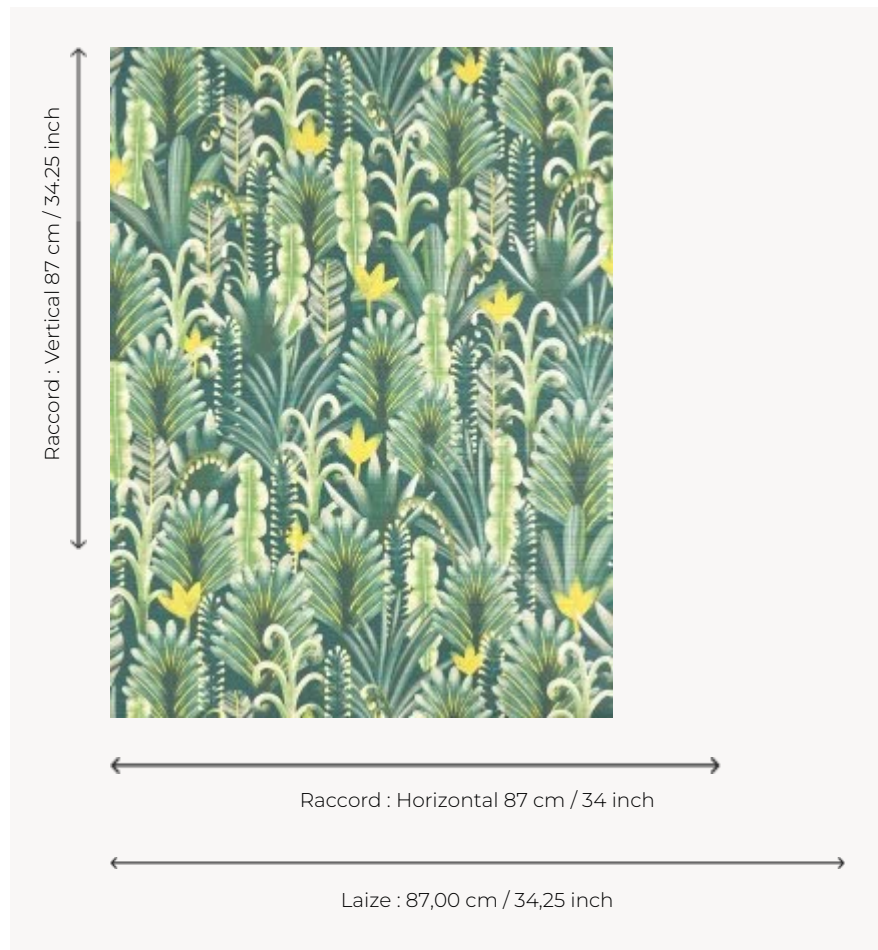

FP010001 LA DESIRADE

LA DESIRADE offers a pattern of palm trees and exotic foliage with acidulous notes, printed on straw.

FP010001 - Palmeraie

Pierre Frey

TYPE	Straws and similar materials - Printed wallpapers
SALES UNIT	Available per meter/yard
BACKING	NON WOVEN
COMPOSITION	100 % Straw
WIDTH	87 cm / 34,25 inch
REPEAT	H: 87 cm - 34,00 inch V: 87 cm - 34,25 inch Straight repeat
WEIGHT	240 gr / m ²
CARE	
TRIMMING	Trimmed
HANGING/REMOVING	Paste the wall Strippable
CERTIFICATIONS	EUROCLASS C-s1,d0 ASTM E84 Class A
NOTES	Flame retardant backing
INFORMATION	Panel effect Inherent irregularities from the natural fiber
BOOK	F9979PPFREY41

1 Colors

FP010001
Palmeraie