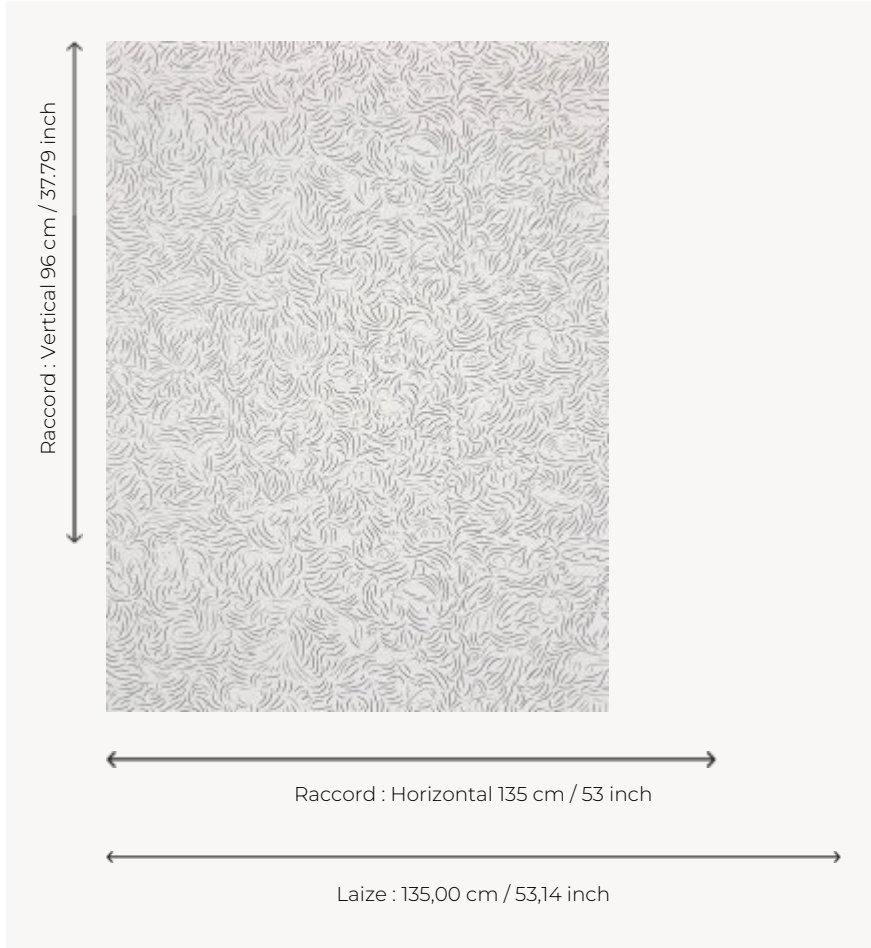

FP011001 DIORAMA

A multitude of animals hide in a swirl of lines. This beautiful design is a work of Constance Guisset. DIORAMA is printed in 3D with a varnish effect.

FP011001 - Encre

Pierre Frey

TYPE	Wide width printed wallpapers
ARTIST	Constance Guisset Studio
SALES UNIT	Available per meter/yard
BACKING	NON WOVEN
COMPOSITION	-
WIDTH	135 cm / 53,14 inch
REPEAT	H: 135 cm - 53,00 inch V: 96 cm - 37,79 inch Half drop repeat
WEIGHT	196 gr / m ²
CARE	
TRIMMING	Trimmed
HANGING/REMOVING	Paste the wall Strippable
NOTES	Raised pattern
BOOK	F9979PPFREY41

1 Colors

FPO11001
Encre