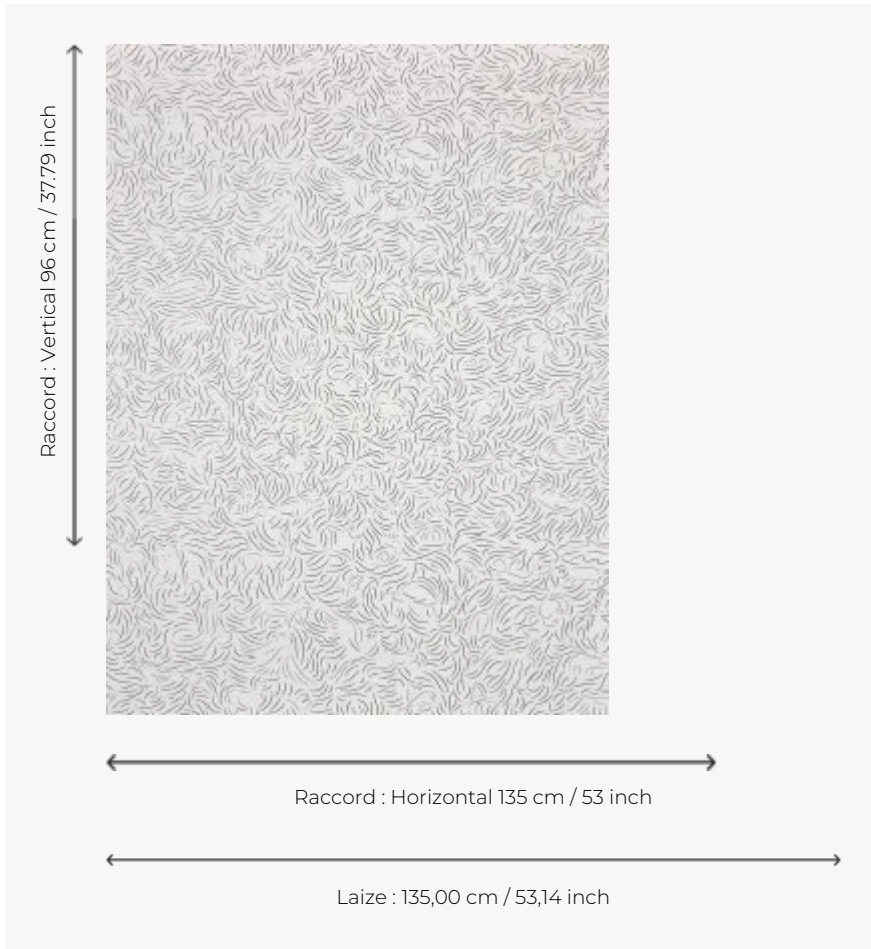

FP011001 DIORAMA

A multitude of animals hide in a swirl of lines. This beautiful design is a work of Constance Guisset. DIORAMA is printed in 3D with a varnish effect.

FP011001 - Encre

Pierre Frey

TYPE	Wide width printed wallpapers
ARTIST	Constance Guisset Studio
SALES UNIT	Available per meter/yard
BACKING	NON WOVEN
COMPOSITION	-
WIDTH	135 cm / 53,14 inch
REPEAT	H: 135 cm - 53,00 inch V: 96 cm - 37,79 inch Half drop repeat
WEIGHT	196 gr / m ²
CARE	
TRIMMING	Trimmed
HANGING/REMOVING	Paste the wall Strippable
NOTES	Raised pattern
BOOK	F9979PPFREY41

1 Colors

FPO11001
Encre