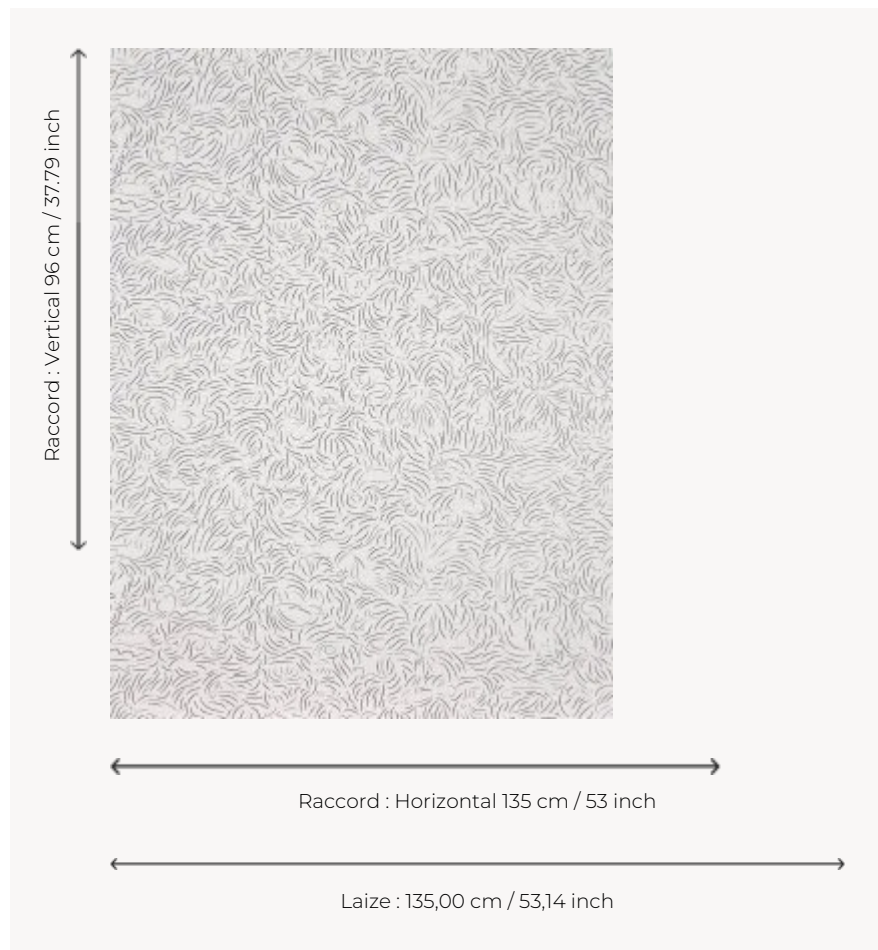

FP011001 DIORAMA

A multitude of animals hide in a swirl of lines. This beautiful design is a work of Constance Guisset. DIORAMA is printed in 3D with a varnish effect.

FP011001 - Encre

Pierre Frey

TYPE	Wide width printed wallpapers
ARTIST	Constance Guisset Studio
SALES UNIT	Available per meter/yard
BACKING	NON WOVEN
COMPOSITION	-
WIDTH	135 cm / 53,14 inch
REPEAT	H: 135 cm - 53,00 inch V: 96 cm - 37,79 inch Half drop repeat
WEIGHT	196 gr / m ²
CARE	
TRIMMING	Trimmed
HANGING/REMOVING	Paste the wall Strippable
NOTES	Raised pattern
BOOK	F9979PPFREY41

1 Colors

FP011001
Encre