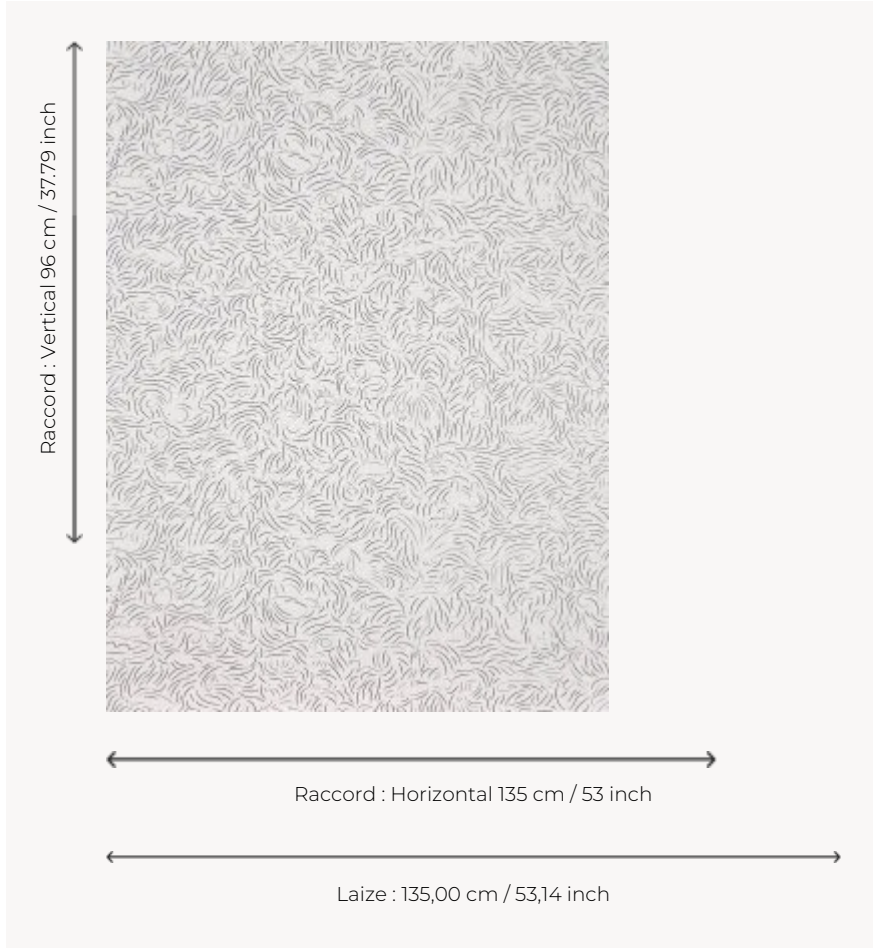

FP011001 DIORAMA

A multitude of animals hide in a swirl of lines. This beautiful design is a work of Constance Guisset. DIORAMA is printed in 3D with a varnish effect.

FP011001 - Encre

Pierre Frey

| | |
|-------------------------|--|
| TYPE | Wide width printed wallpapers |
| ARTIST | Constance Guisset Studio |
| SALES UNIT | Available per meter/yard |
| BACKING | NON WOVEN |
| COMPOSITION | - |
| WIDTH | 135 cm / 53,14 inch |
| REPEAT | H: 135 cm - 53,00 inch V: 96 cm - 37,79 inch Half drop repeat |
| WEIGHT | 196 gr / m ² |
| CARE |  |
| TRIMMING | Trimmed |
| HANGING/REMOVING | Paste the wall Strippable |
| NOTES | Raised pattern |
| BOOK | F9979PPFREY41 |

1 Colors

FP011001
Encre