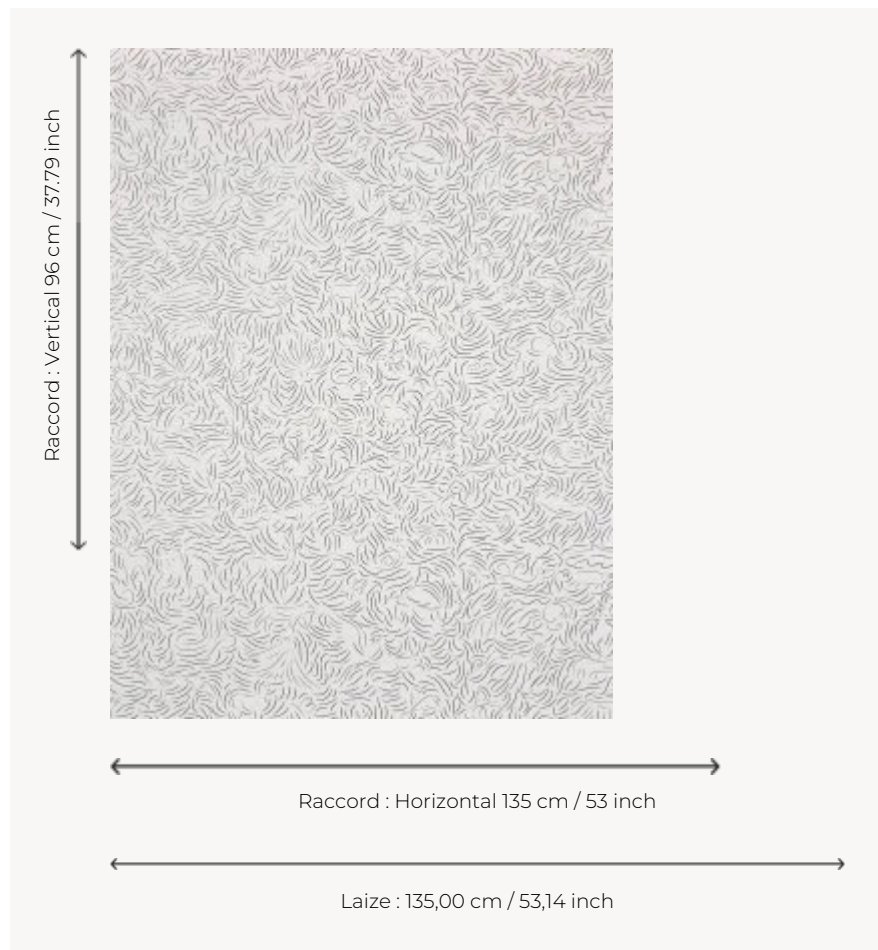

FP011001 DIORAMA

A multitude of animals hide in a swirl of lines. This beautiful design is a work of Constance Guisset. DIORAMA is printed in 3D with a varnish effect.

FP011001 - Encre

Pierre Frey

TYPE	Wide width printed wallpapers
ARTIST	Constance Guisset Studio
SALES UNIT	Available per meter/yard
BACKING	NON WOVEN
COMPOSITION	-
WIDTH	135 cm / 53,14 inch
REPEAT	H: 135 cm - 53,00 inch V: 96 cm - 37,79 inch Half drop repeat
WEIGHT	196 gr / m ²
CARE	
TRIMMING	Trimmed
HANGING/REMOVING	Paste the wall Strippable
NOTES	Raised pattern
BOOK	F9979PPFREY41

1 Colors

FP011001
Encre