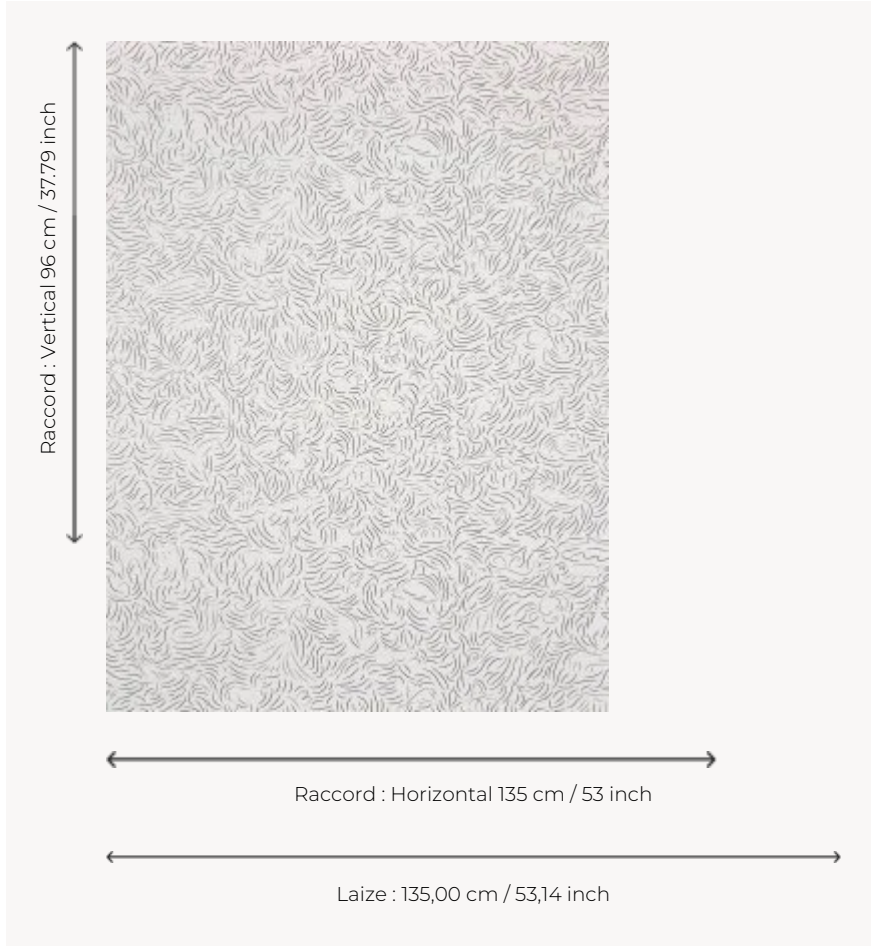

## FP011001 DIORAMA

A multitude of animals hide in a swirl of lines. This beautiful design is a work of Constance Guisset. DIORAMA is printed in 3D with a varnish effect.

### Pierre Frey

<b>TYPE</b>	Wide width printed wallpapers
<b>ARTIST</b>	Constance Guisset Studio
<b>SALES UNIT</b>	Available per meter/yard
<b>BACKING</b>	NON WOVEN
<b>COMPOSITION</b>	-
<b>WIDTH</b>	135 cm / 53,14 inch
<b>REPEAT</b>	H: 135 cm - 53,00 inch V: 96 cm - 37,79 inch Half drop repeat
<b>WEIGHT</b>	196 gr / m <sup>2</sup>
<b>CARE</b>	
<b>TRIMMING</b>	Trimmed
<b>HANGING/REMOVING</b>	Paste the wall Strippable
<b>NOTES</b>	Raised pattern
<b>BOOK</b>	F9979PPFREY41