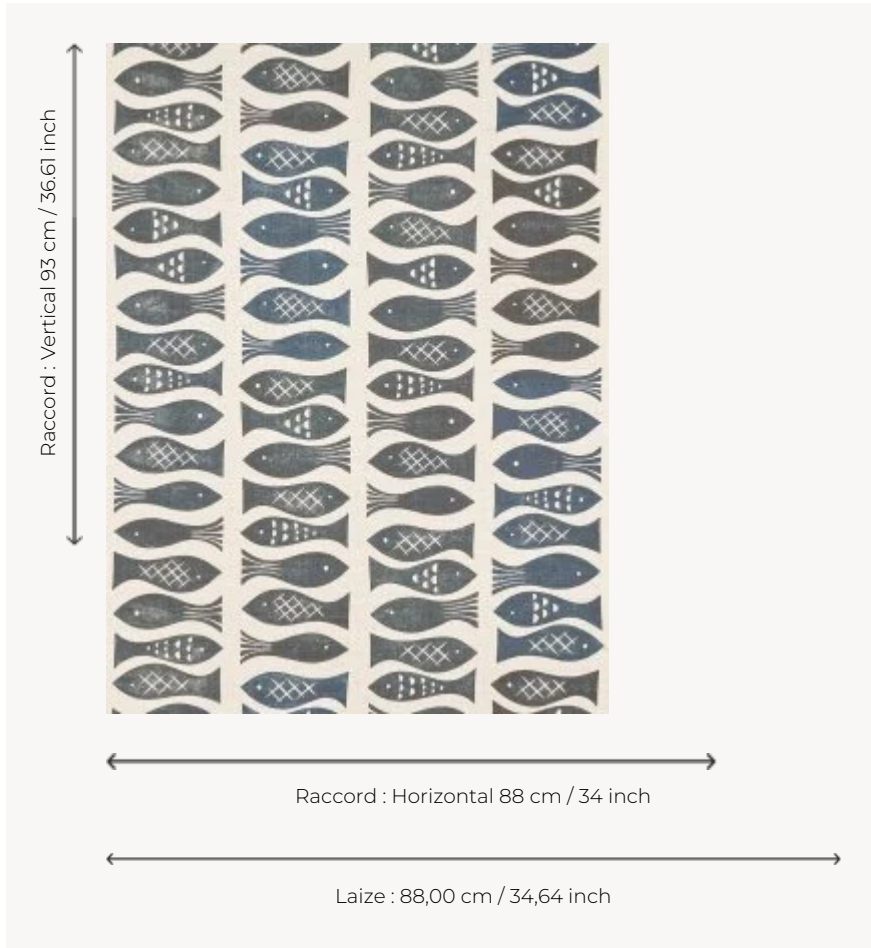

FP012001 CANCALE

Tidy, small CANCALE fish are printed on a jute backing.

FP012001 - Encre

Pierre Frey

TYPE	Straws and similar materials - Printed wallpapers
SALES UNIT	Available per meter/yard
BACKING	NON WOVEN
COMPOSITION	50 % Paper - 50 % Jute
WIDTH	88 cm / 34,64 inch
REPEAT	H: 88 cm - 34,00 inch V: 93 cm - 36,61 inch Straight repeat
WEIGHT	340 gr / m ²
CARE	
TRIMMING	Pretrimmed
HANGING/REMOVING	Paste the wall Wet removable
CERTIFICATIONS	ASTM E84 Class A
INFORMATION	Panel effect Inherent irregularities from the natural fiber Use the trim & join marks during installation. Double-cut installation.
BOOK	F9979PPFREY41

2 Colors

FP012001
Encre

FP012002
Bigorneau