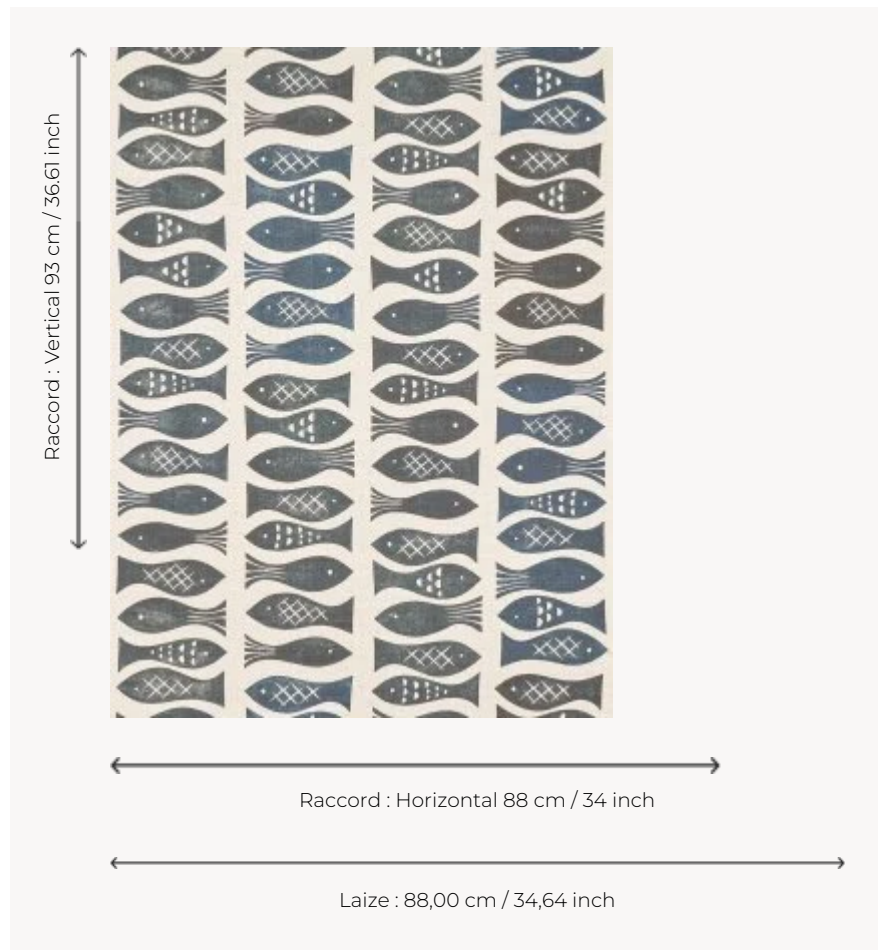

FP012001 CANCALE

Tidy, small CANCALE fish are printed on a jute backing.

FP012001 - Encre

Pierre Frey

| | |
|-------------------------|---|
| TYPE | Straws and similar materials - Printed wallpapers |
| SALES UNIT | Available per meter/yard |
| BACKING | NON WOVEN |
| COMPOSITION | 50 % Paper - 50 % Jute |
| WIDTH | 88 cm / 34,64 inch |
| REPEAT | H: 88 cm - 34,00 inch V: 93 cm - 36,61 inch Straight repeat |
| WEIGHT | 340 gr / m ² |
| CARE |  |
| TRIMMING | Pretrimmed |
| HANGING/REMOVING | Paste the wall Wet removable |
| CERTIFICATIONS | ASTM E84 Class A |
| INFORMATION | Panel effect Inherent irregularities from the natural fiber Use the trim & join marks during installation. Double-cut installation. |
| BOOK | F9979PPFREY41 |

2 Colors

FP012001
Encre

FP012002
Bigorneau