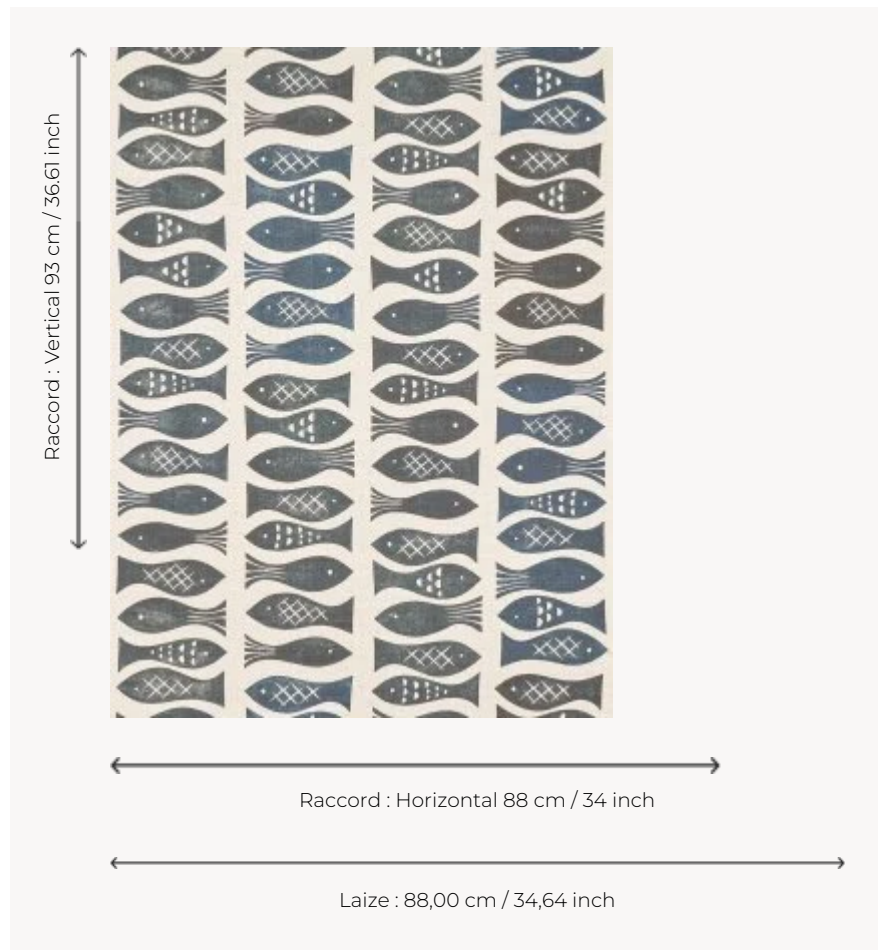

# FP012001 CANCALE

Tidy, small CANCALE fish are printed on a jute backing.

## Pierre Frey

<b>TYPE</b>	Straws and similar materials - Printed wallpapers
<b>SALES UNIT</b>	Available per meter/yard
<b>BACKING</b>	NON WOVEN
<b>COMPOSITION</b>	50 % Paper - 50 % Jute
<b>WIDTH</b>	88 cm / 34,64 inch
<b>REPEAT</b>	H: 88 cm - 34,00 inch V: 93 cm - 36,61 inch Straight repeat
<b>WEIGHT</b>	340 gr / m <sup>2</sup>
<b>CARE</b>	
<b>TRIMMING</b>	Pretrimmed
<b>HANGING/REMOVING</b>	Paste the wall Wet removable
<b>CERTIFICATIONS</b>	ASTM E84 Class A
<b>INFORMATION</b>	Panel effect Inherent irregularities from the natural fiber Use the trim & join marks during installation. Double-cut installation.
<b>BOOK</b>	F9979PPFREY41