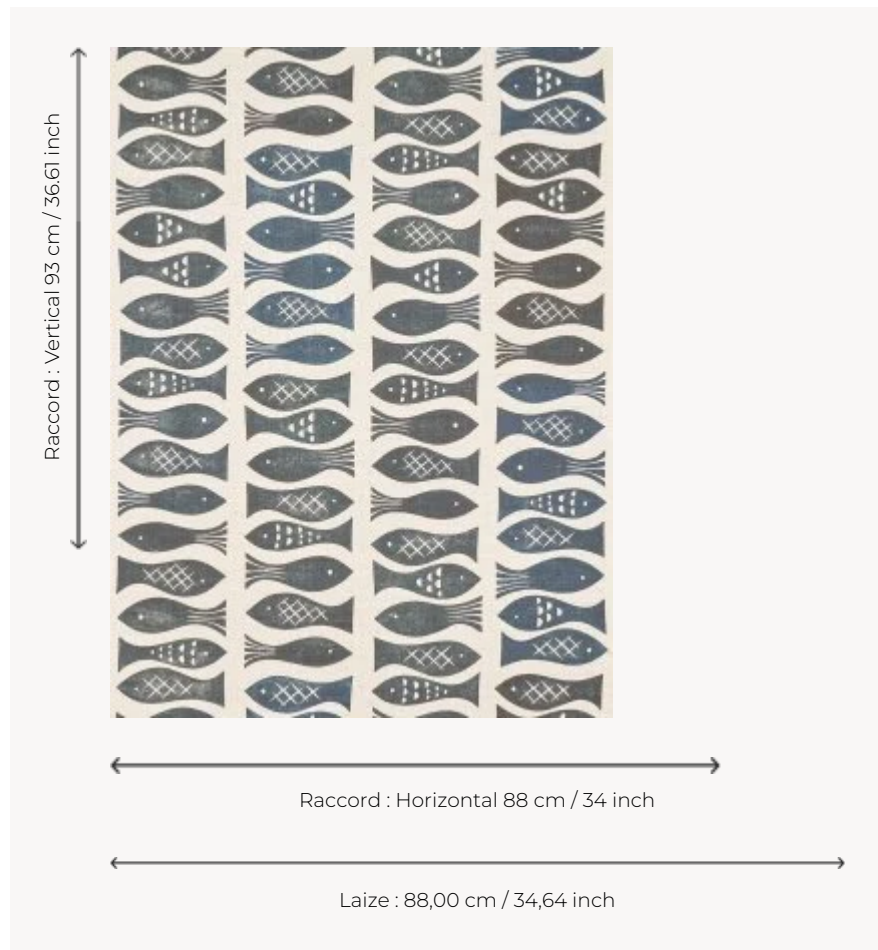

FP012001 CANCALE

Tidy, small CANCALE fish are printed on a jute backing.

FP012001 - Encre

Pierre Frey

TYPE	Straws and similar materials - Printed wallpapers
SALES UNIT	Available per meter/yard
BACKING	NON WOVEN
COMPOSITION	50 % Paper - 50 % Jute
WIDTH	88 cm / 34,64 inch
REPEAT	H: 88 cm - 34,00 inch V: 93 cm - 36,61 inch Straight repeat
WEIGHT	340 gr / m ²
CARE	
TRIMMING	Pretrimmed
HANGING/REMOVING	Paste the wall Wet removable
CERTIFICATIONS	ASTM E84 Class A
INFORMATION	Panel effect Inherent irregularities from the natural fiber Use the trim & join marks during installation. Double-cut installation.
BOOK	F9979PPFREY41

2 Colors

FP012001
Encre

FP012002
Bigorneau