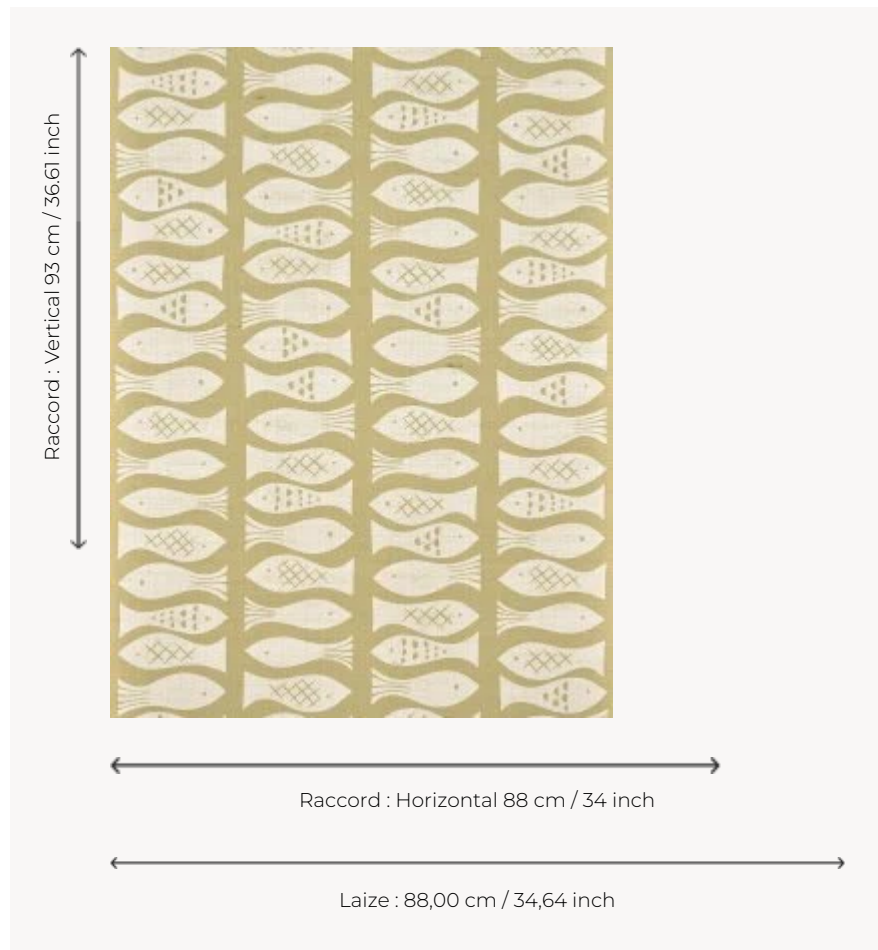

# FP012002 CANCALE

Tidy, small CANCALE fish are printed on a jute backing.

## Pierre Frey

<b>TYPE</b>	Straws and similar materials - Printed wallpapers
<b>SALES UNIT</b>	Available per meter/yard
<b>BACKING</b>	NON WOVEN
<b>COMPOSITION</b>	50 % Paper - 50 % Jute
<b>WIDTH</b>	88 cm / 34,64 inch
<b>REPEAT</b>	H: 88 cm - 34,00 inch V: 93 cm - 36,61 inch Straight repeat
<b>WEIGHT</b>	340 gr / m <sup>2</sup>
<b>CARE</b>	
<b>TRIMMING</b>	Pretrimmed
<b>HANGING/REMOVING</b>	Paste the wall Wet removable
<b>CERTIFICATIONS</b>	ASTM E84 Class A
<b>INFORMATION</b>	Panel effect Inherent irregularities from the natural fiber Use the trim & join marks during installation. Double-cut installation.
<b>BOOK</b>	F9979PPFREY41