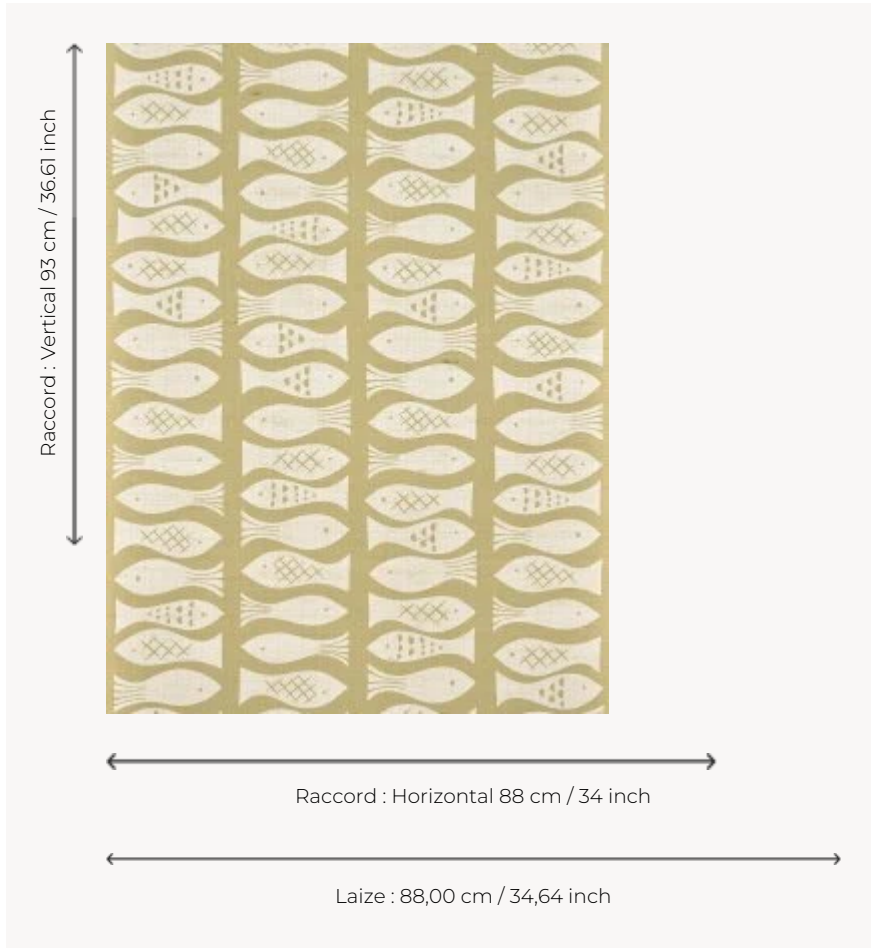

FP012002 CANCALE

Tidy, small CANCALE fish are printed on a jute backing.

FP012002 - Bigorneau

Pierre Frey

| | |
|-------------------------|-------------------------------------------------------------------------------------------------------------------------------------------|
| TYPE | Straws and similar materials - Printed wallpapers |
| SALES UNIT | Available per meter/yard |
| BACKING | NON WOVEN |
| COMPOSITION | 50 % Paper - 50 % Jute |
| WIDTH | 88 cm / 34,64 inch |
| REPEAT | H: 88 cm - 34,00 inch V: 93 cm - 36,61 inch Straight repeat |
| WEIGHT | 340 gr / m ² |
| CARE |  |
| TRIMMING | Pretrimmed |
| HANGING/REMOVING | Paste the wall Wet removable |
| CERTIFICATIONS | ASTM E84 Class A |
| INFORMATION | Panel effect Inherent irregularities from the natural fiber Use the trim & join marks during installation. Double-cut installation. |
| BOOK | F9979PPFREY41 |

2 Colors

FP012001
Encre

FP012002
Bigorneau