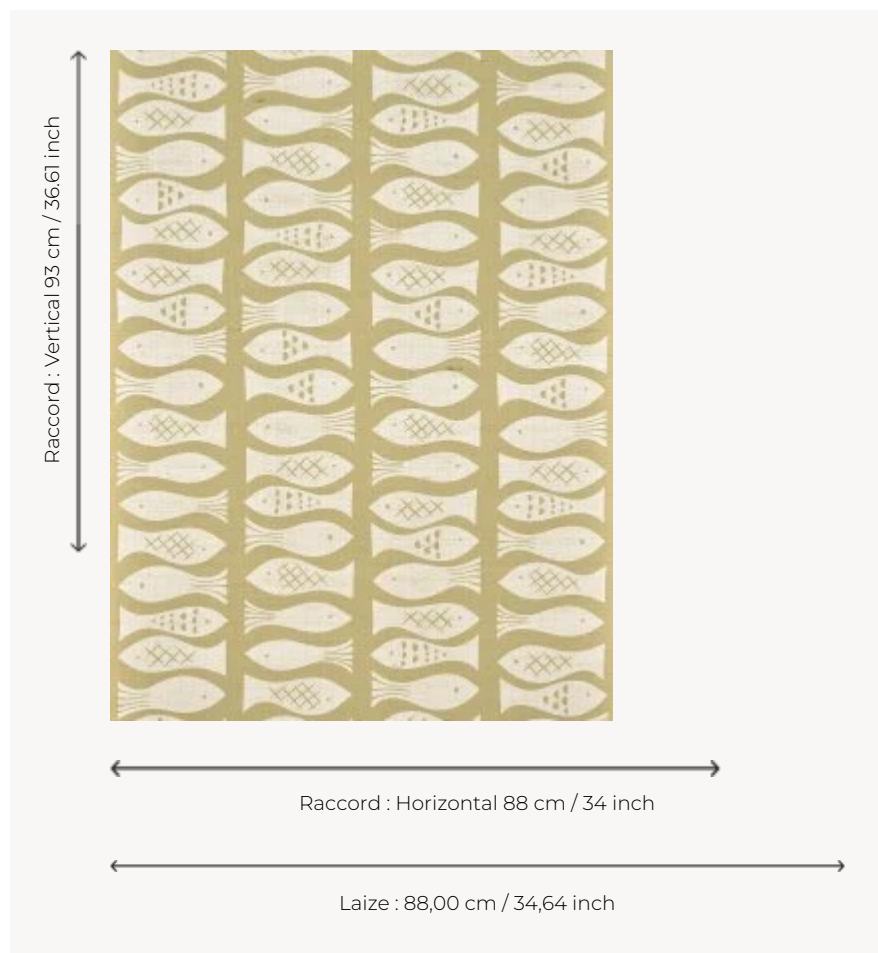

FP012002 CANCALE

Tidy, small CANCALE fish are printed on a jute backing.

FP012002 - Bigorneau

Pierre Frey

TYPE	Straws and similar materials - Printed wallpapers
SALES UNIT	Available per meter/yard
BACKING	NON WOVEN
COMPOSITION	50 % Paper - 50 % Jute
WIDTH	88 cm / 34,64 inch
REPEAT	H: 88 cm - 34,00 inch V: 93 cm - 36,61 inch Straight repeat
WEIGHT	340 gr / m ²
CARE	
TRIMMING	Pretrimmed
HANGING/REMOVING	Paste the wall Wet removable
CERTIFICATIONS	ASTM E84 Class A
INFORMATION	Panel effect Inherent irregularities from the natural fiber Use the trim & join marks during installation. Double-cut installation.
BOOK	F9979PPFREY41

2 Colors

FP012001
Encre

FP012002
Bigorneau