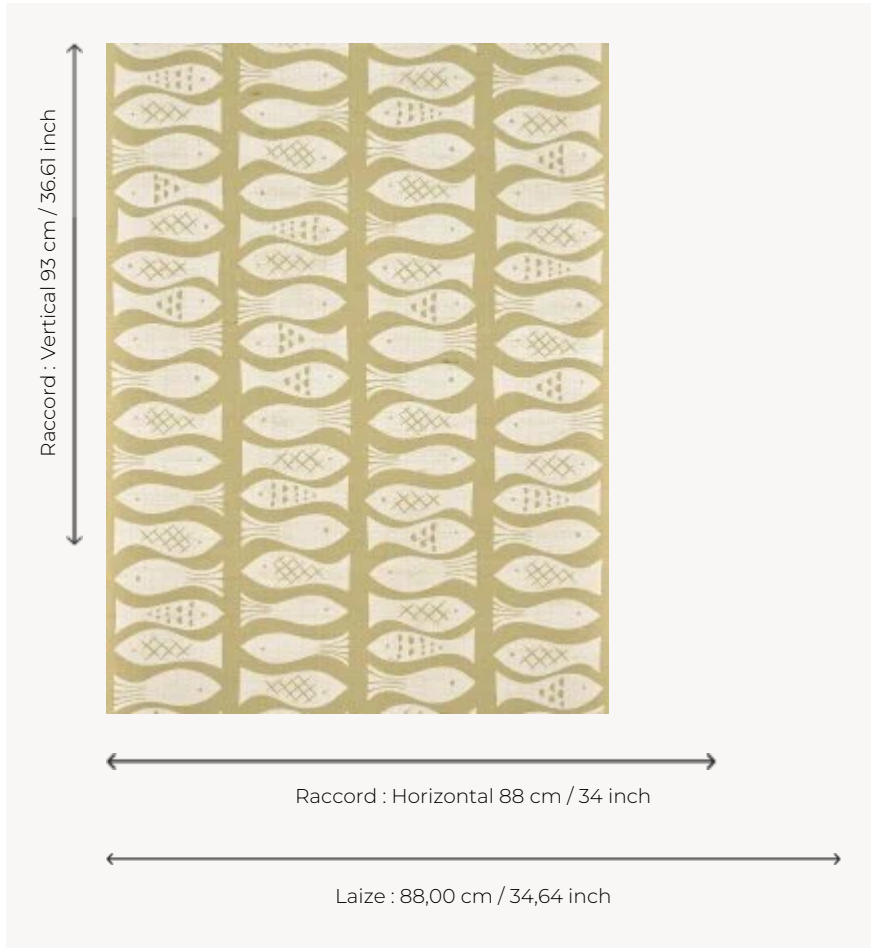

# FP012002 CANCALE

Tidy, small CANCALE fish are printed on a jute backing.

## Pierre Frey

<b>TYPE</b>	Straws and similar materials - Printed wallpapers
<b>SALES UNIT</b>	Available per meter/yard
<b>BACKING</b>	NON WOVEN
<b>COMPOSITION</b>	50 % Paper - 50 % Jute
<b>WIDTH</b>	88 cm / 34,64 inch
<b>REPEAT</b>	H: 88 cm - 34,00 inch V: 93 cm - 36,61 inch Straight repeat
<b>WEIGHT</b>	340 gr / m <sup>2</sup>
<b>CARE</b>	
<b>TRIMMING</b>	Pretrimmed
<b>HANGING/REMOVING</b>	Paste the wall Wet removable
<b>CERTIFICATIONS</b>	ASTM E84 Class A
<b>INFORMATION</b>	Panel effect Inherent irregularities from the natural fiber Use the trim & join marks during installation. Double-cut installation.
<b>BOOK</b>	F9979PPFREY41

## 2 Colors

FP012001  
Encre

FP012002  
Bigorneau