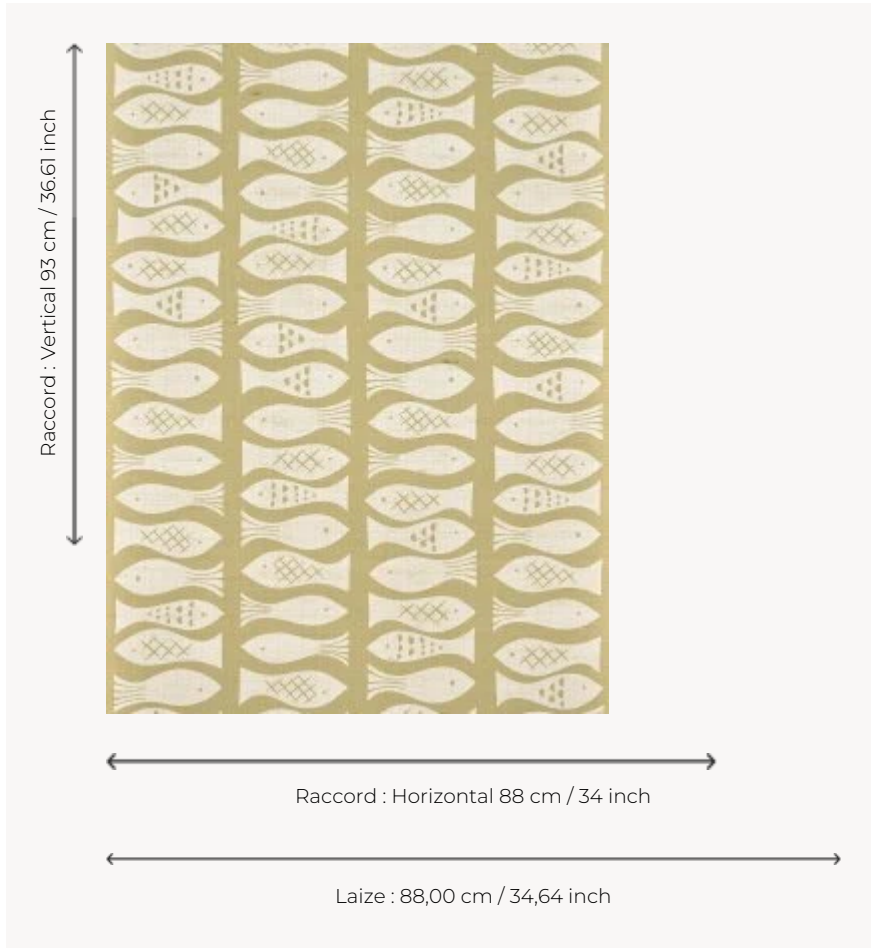

FP012002 CANCALE

Tidy, small CANCALE fish are printed on a jute backing.

FP012002 - Bigorneau

Pierre Frey

TYPE	Straws and similar materials - Printed wallpapers
SALES UNIT	Available per meter/yard
BACKING	NON WOVEN
COMPOSITION	50 % Paper - 50 % Jute
WIDTH	88 cm / 34,64 inch
REPEAT	H: 88 cm - 34,00 inch V: 93 cm - 36,61 inch Straight repeat
WEIGHT	340 gr / m ²
CARE	
TRIMMING	Pretrimmed
HANGING/REMOVING	Paste the wall Wet removable
CERTIFICATIONS	ASTM E84 Class A
INFORMATION	Panel effect Inherent irregularities from the natural fiber Use the trim & join marks during installation. Double-cut installation.
BOOK	F9979PPFREY41

2 Colors

FP012001
Encre

FP012002
Bigorneau