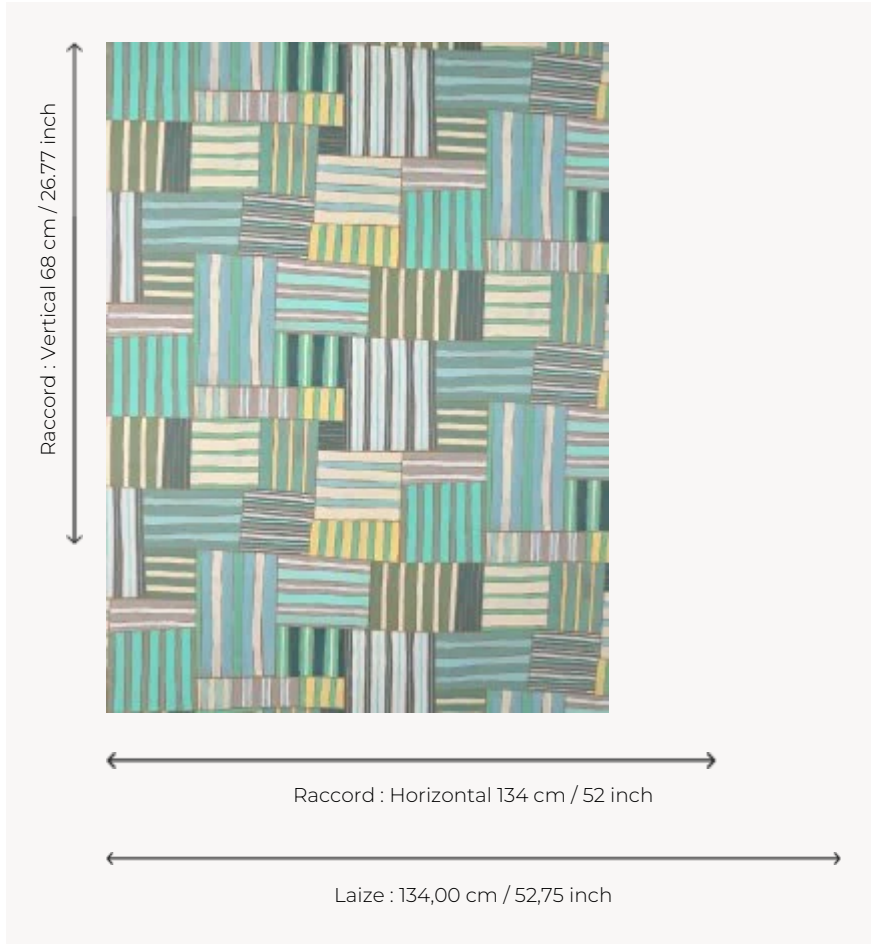

FP013001 TRANSAT

With its play of colored stripes, intertwined and hand-painted very freely, TRANSAT's design beckons to a lazy nap like an ode to vacations! Digital printing makes it possible to perfectly transcribe the nuances and the textures of the original drawing.

FP013001 - Relax

Pierre Frey

TYPE	Wide width printed wallpapers
SALES UNIT	Available per meter/yard
BACKING	NON WOVEN
COMPOSITION	-
WIDTH	134 cm / 52,75 inch
REPEAT	H: 134 cm - 52,00 inch V: 68 cm - 26,77 inch Straight repeat
WEIGHT	185 gr / m ²
CARE	 
TRIMMING	Pretrimmed
HANGING/REMOVING	Paste the wall Strippable
CERTIFICATIONS	EUROCLASS B-s1,d0 ASTM E84 Class A
NOTES	Good lightfastness Flame retardant backing
INFORMATION	Use the trim & join marks during installation. Double-cut installation.
BOOK	F9979PPFREY41

2 Colors

FP013001
Relax

FP013002
Sunset