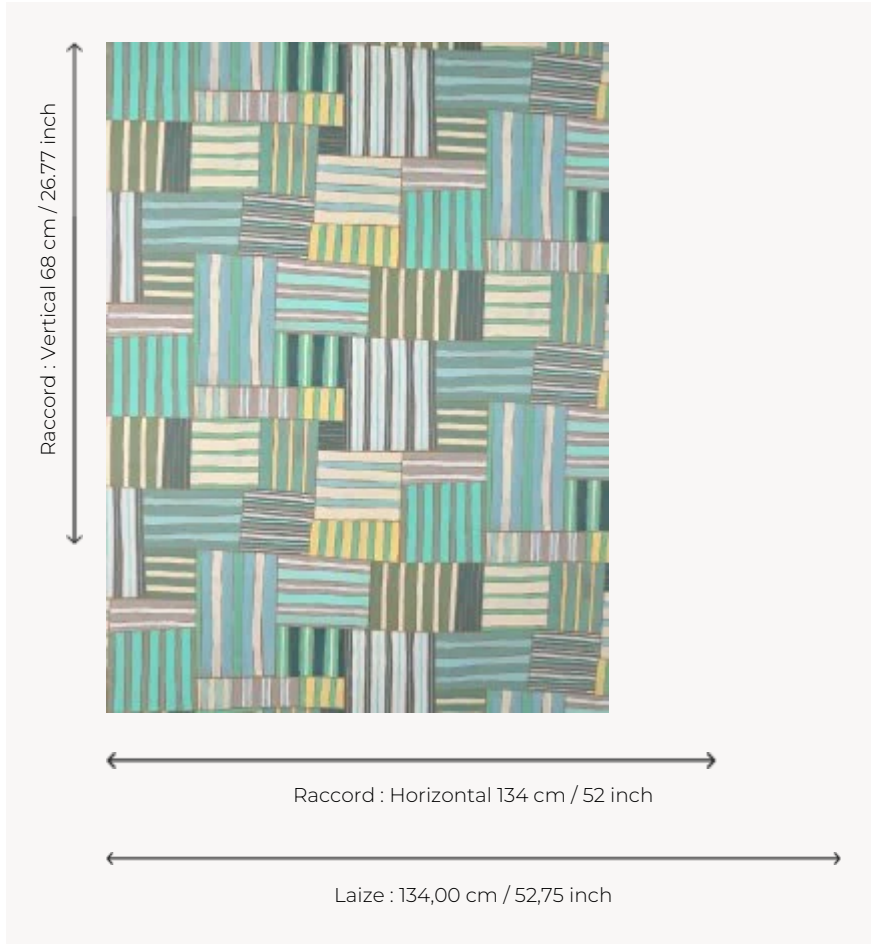

FP013001 TRANSAT

With its play of colored stripes, intertwined and hand-painted very freely, TRANSAT's design beckons to a lazy nap like an ode to vacations! Digital printing makes it possible to perfectly transcribe the nuances and the textures of the original drawing.

FP013001 - Relax

Pierre Frey

TYPE	Wide width printed wallpapers
SALES UNIT	Available per meter/yard
BACKING	NON WOVEN
COMPOSITION	-
WIDTH	134 cm / 52,75 inch
REPEAT	H: 134 cm - 52,00 inch V: 68 cm - 26,77 inch Straight repeat
WEIGHT	185 gr / m ²
CARE	
TRIMMING	Pretrimmed
HANGING/REMOVING	Paste the wall Strippable
CERTIFICATIONS	EUROCLASS B-s1,d0 ASTM E84 Class A
NOTES	Good lightfastness Flame retardant backing
INFORMATION	Use the trim & join marks during installation. Double-cut installation.
BOOK	F9979PPFREY41

2 Colors

FP013001
Relax

FP013002
Sunset