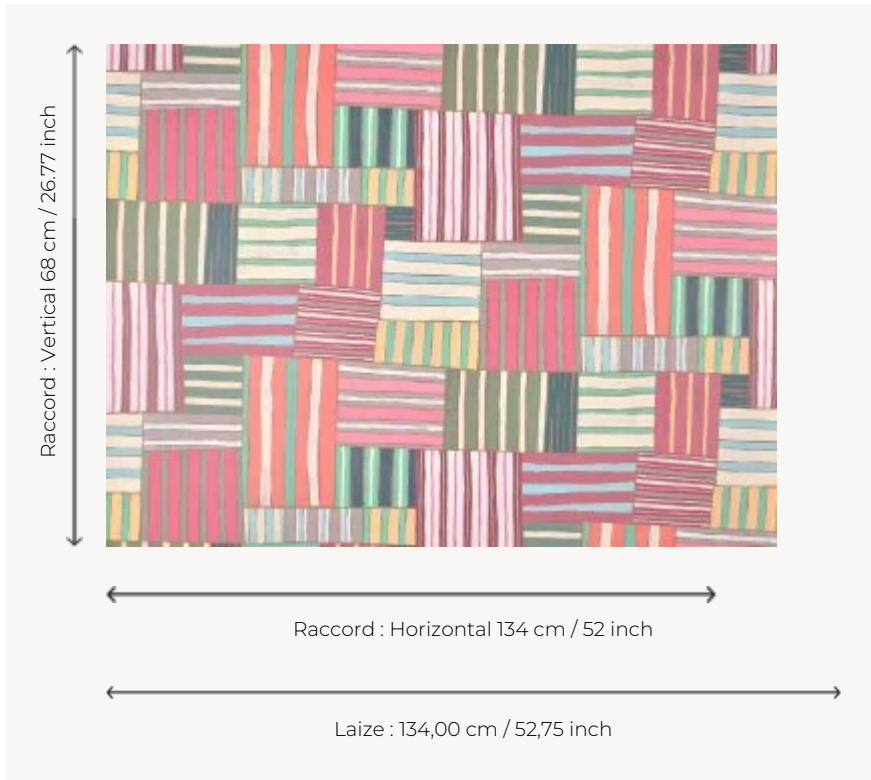

FP013002 TRANSAT

With its play of colored stripes, intertwined and hand-painted very freely, TRANSAT's design beckons to a lazy nap like an ode to vacations! Digital printing makes it possible to perfectly transcribe the nuances and the textures of the original drawing.

FP013002 - Sunset

Pierre Frey

TYPE	Wide width printed wallpapers
SALES UNIT	Available per meter/yard
BACKING	NON WOVEN
COMPOSITION	-
WIDTH	134 cm / 52,75 inch
REPEAT	H: 134 cm - 52,00 inch V: 68 cm - 26,77 inch Straight repeat
WEIGHT	185 gr / m ²
CARE	
TRIMMING	Pretrimmed
HANGING/REMOVING	Paste the wall Strippable
CERTIFICATIONS	EUROCLASS B-s1,d0 ASTM E84 Class A
NOTES	Good lightfastness Flame retardant backing
INFORMATION	Use the trim & join marks during installation. Double-cut installation.
BOOK	F9979PPFREY41

2 Colors

FP013001
Relax

FP013002
Sunset