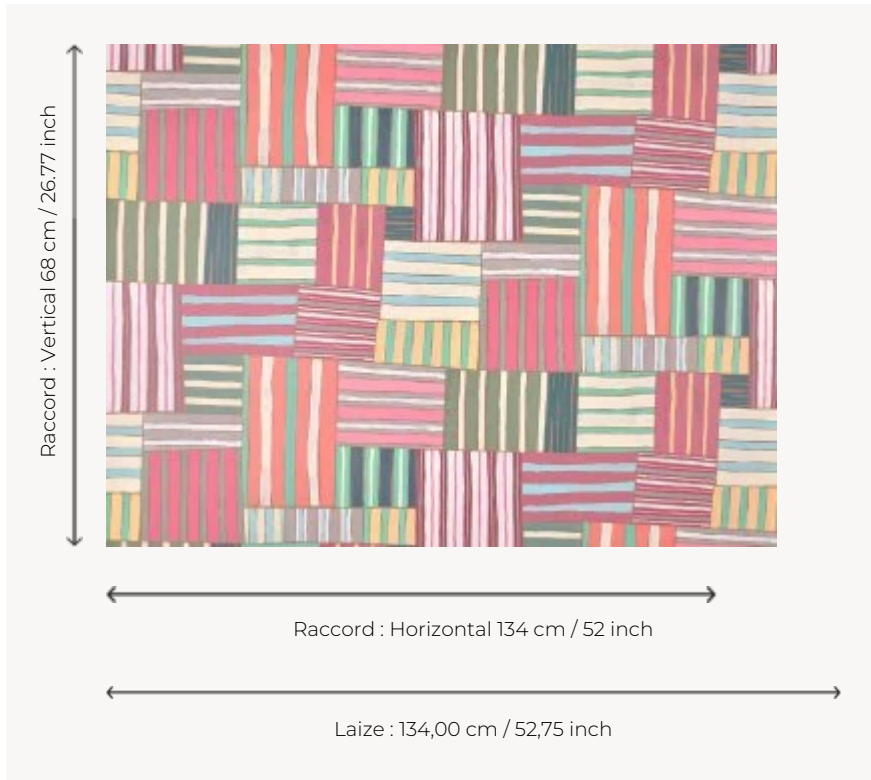

FP013002 TRANSAT

With its play of colored stripes, intertwined and hand-painted very freely, TRANSAT's design beckons to a lazy nap like an ode to vacations! Digital printing makes it possible to perfectly transcribe the nuances and the textures of the original drawing.

FP013002 - Sunset

Pierre Frey

TYPE	Wide width printed wallpapers
SALES UNIT	Available per meter/yard
BACKING	NON WOVEN
COMPOSITION	-
WIDTH	134 cm / 52,75 inch
REPEAT	H: 134 cm - 52,00 inch V: 68 cm - 26,77 inch Straight repeat
WEIGHT	185 gr / m ²
CARE	
TRIMMING	Pretrimmed
HANGING/REMOVING	Paste the wall Strippable
CERTIFICATIONS	EUROCLASS B-s1,d0 ASTM E84 Class A
NOTES	Good lightfastness Flame retardant backing
INFORMATION	Use the trim & join marks during installation. Double-cut installation.
BOOK	F9979PPFREY41

2 Colors

FP013001
Relax

FP013002
Sunset