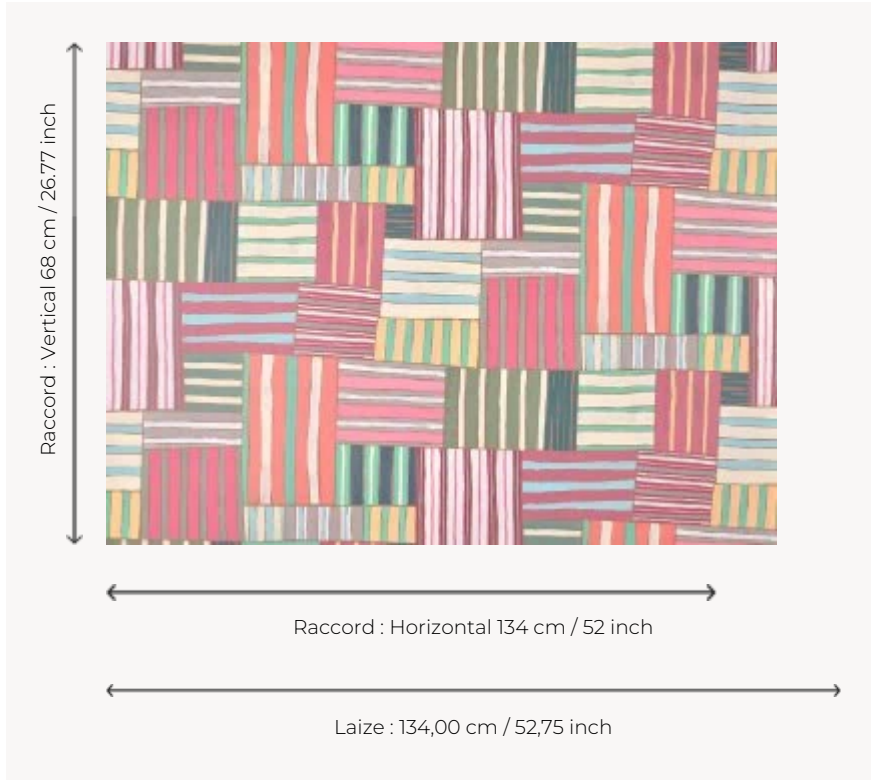

FP013002 TRANSAT

With its play of colored stripes, intertwined and hand-painted very freely, TRANSAT's design beckons to a lazy nap like an ode to vacations! Digital printing makes it possible to perfectly transcribe the nuances and the textures of the original drawing.

FP013002 - Sunset

Pierre Frey

TYPE	Wide width printed wallpapers
SALES UNIT	Available per meter/yard
BACKING	NON WOVEN
COMPOSITION	-
WIDTH	134 cm / 52,75 inch
REPEAT	H: 134 cm - 52,00 inch V: 68 cm - 26,77 inch Straight repeat
WEIGHT	185 gr / m ²
CARE	
TRIMMING	Pretrimmed
HANGING/REMOVING	Paste the wall Strippable
CERTIFICATIONS	EUROCLASS B-s1,d0 ASTM E84 Class A
NOTES	Good lightfastness Flame retardant backing
INFORMATION	Use the trim & join marks during installation. Double-cut installation.
BOOK	F9979PPFREY41

2 Colors

FP013001
Relax

FP013002
Sunset