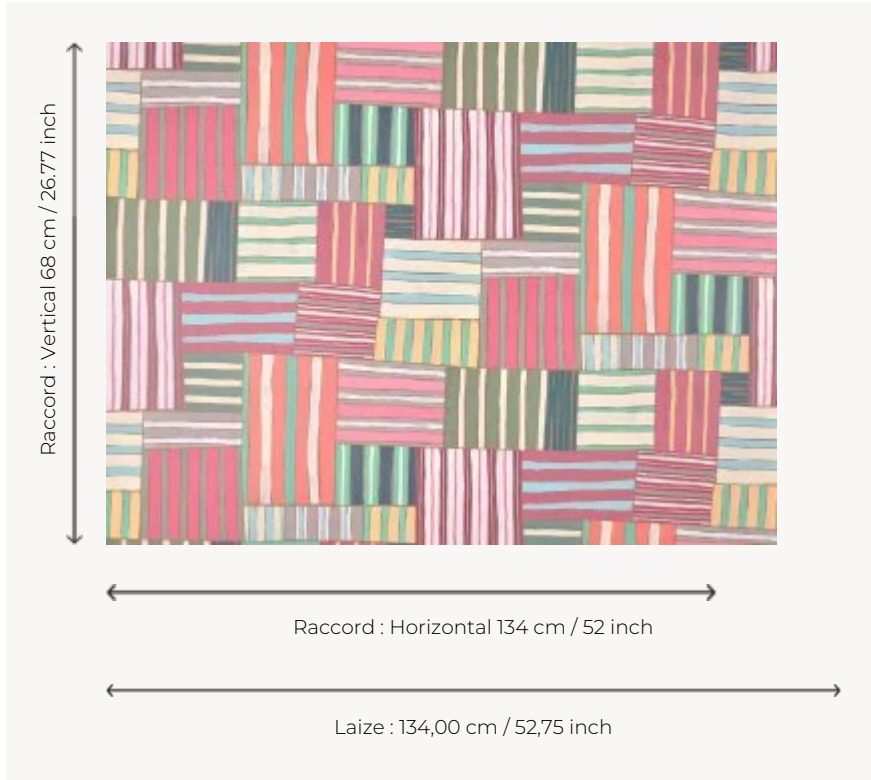

FP013002 TRANSAT

With its play of colored stripes, intertwined and hand-painted very freely, TRANSAT's design beckons to a lazy nap like an ode to vacations! Digital printing makes it possible to perfectly transcribe the nuances and the textures of the original drawing.

FP013002 - Sunset

Pierre Frey

TYPE	Wide width printed wallpapers
SALES UNIT	Available per meter/yard
BACKING	NON WOVEN
COMPOSITION	-
WIDTH	134 cm / 52,75 inch
REPEAT	H: 134 cm - 52,00 inch V: 68 cm - 26,77 inch Straight repeat
WEIGHT	185 gr / m ²
CARE	
TRIMMING	Pretrimmed
HANGING/REMOVING	Paste the wall Strippable
CERTIFICATIONS	EUROCLASS B-s1,d0 ASTM E84 Class A
NOTES	Good lightfastness Flame retardant backing
INFORMATION	Use the trim & join marks during installation. Double-cut installation.
BOOK	F9979PPFREY41

2 Colors

FP013001
Relax

FP013002
Sunset