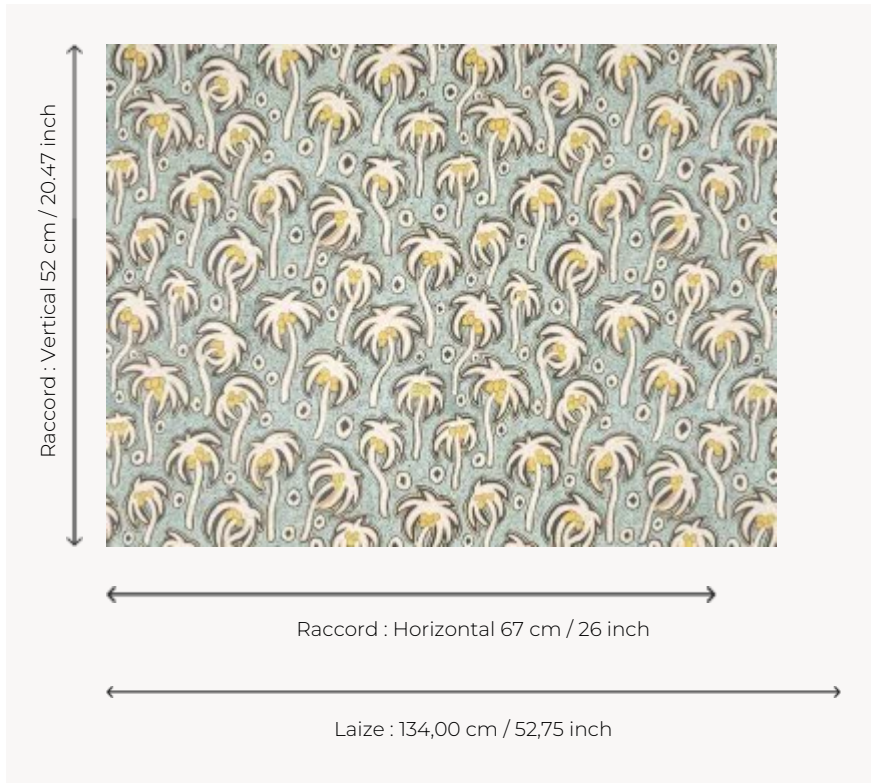

FP014002 VARADEROS

Collection of small palm trees very nicely drawn in oil pastel. A summer breeze seems to make them dance happily.

FP014002 - Ocean

Pierre Frey

TYPE	Wide width printed wallpapers
SALES UNIT	Available per meter/yard
BACKING	NON WOVEN
COMPOSITION	-
WIDTH	134 cm / 52,75 inch
REPEAT	H: 67 cm - 26,00 inch V: 52 cm - 20,47 inch Straight repeat
WEIGHT	185 gr / m ²
CARE	
TRIMMING	Pretrimmed
HANGING/REMOVING	Paste the wall Strippable
CERTIFICATIONS	EUROCLASS B-s1,d0 ASTM E84 Class A
NOTES	Good lightfastness Flame retardant backing
INFORMATION	Use the trim & join marks during installation. Double-cut installation.
BOOK	F9979PPFREY41

3 Colors

FP014001
Sable

FP014002
Ocean

FP014003
Oasis