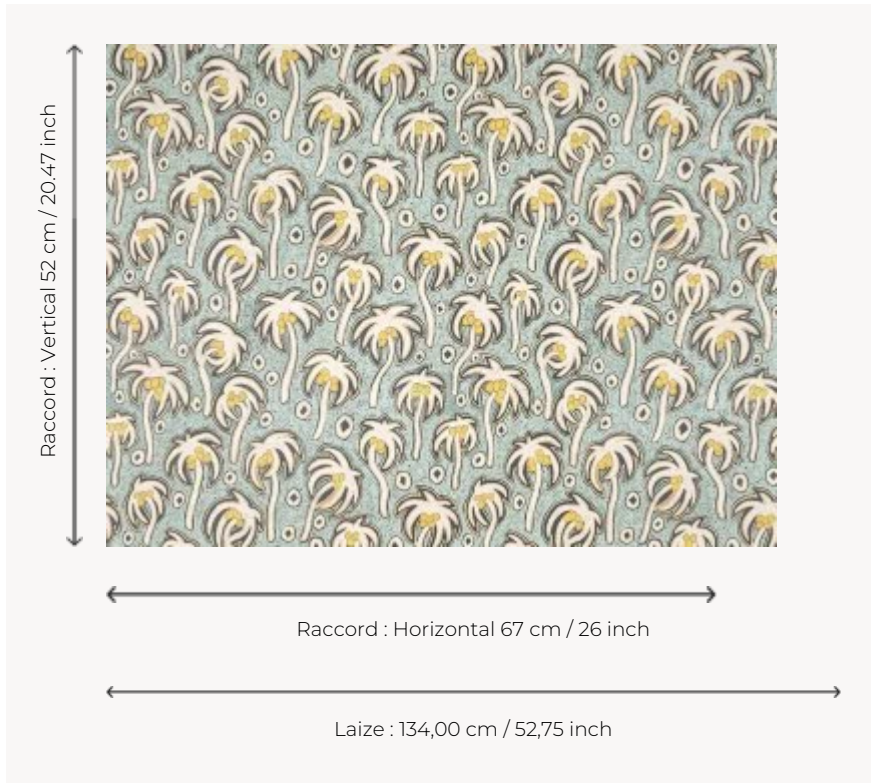

## FP014002 VARADEROS

Collection of small palm trees very nicely drawn in oil pastel. A summer breeze seems to make them dance happily.

### FP014002 - Ocean

### Pierre Frey

<b>TYPE</b>	Wide width printed wallpapers
<b>SALES UNIT</b>	Available per meter/yard
<b>BACKING</b>	NON WOVEN
<b>COMPOSITION</b>	-
<b>WIDTH</b>	134 cm / 52,75 inch
<b>REPEAT</b>	H: 67 cm - 26,00 inch V: 52 cm - 20,47 inch Straight repeat
<b>WEIGHT</b>	185 gr / m <sup>2</sup>
<b>CARE</b>	
<b>TRIMMING</b>	Pretrimmed
<b>HANGING/REMOVING</b>	Paste the wall Strippable
<b>CERTIFICATIONS</b>	EUROCLASS B-s1,d0 ASTM E84 Class A
<b>NOTES</b>	Good lightfastness Flame retardant backing
<b>INFORMATION</b>	Use the trim & join marks during installation. Double-cut installation.
<b>BOOK</b>	F9979PPFREY41

## 3 Colors

FP014001  
Sable

FP014002  
Ocean

FP014003  
Oasis