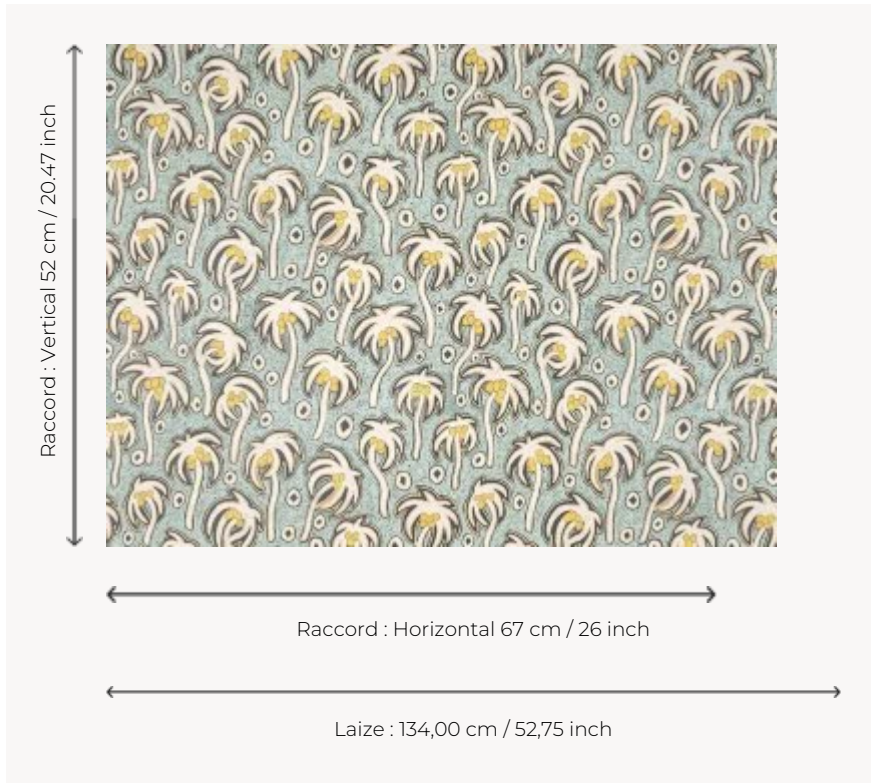

FP014002 VARADEROS

Collection of small palm trees very nicely drawn in oil pastel. A summer breeze seems to make them dance happily.

FP014002 - Ocean

Pierre Frey

TYPE	Wide width printed wallpapers
SALES UNIT	Available per meter/yard
BACKING	NON WOVEN
COMPOSITION	-
WIDTH	134 cm / 52,75 inch
REPEAT	H: 67 cm - 26,00 inch V: 52 cm - 20,47 inch Straight repeat
WEIGHT	185 gr / m ²
CARE	
TRIMMING	Pretrimmed
HANGING/REMOVING	Paste the wall Strippable
CERTIFICATIONS	EUROCLASS B-s1,d0 ASTM E84 Class A
NOTES	Good lightfastness Flame retardant backing
INFORMATION	Use the trim & join marks during installation. Double-cut installation.
BOOK	F9979PPFREY41

3 Colors

FP014001
Sable

FP014002
Ocean

FP014003
Oasis