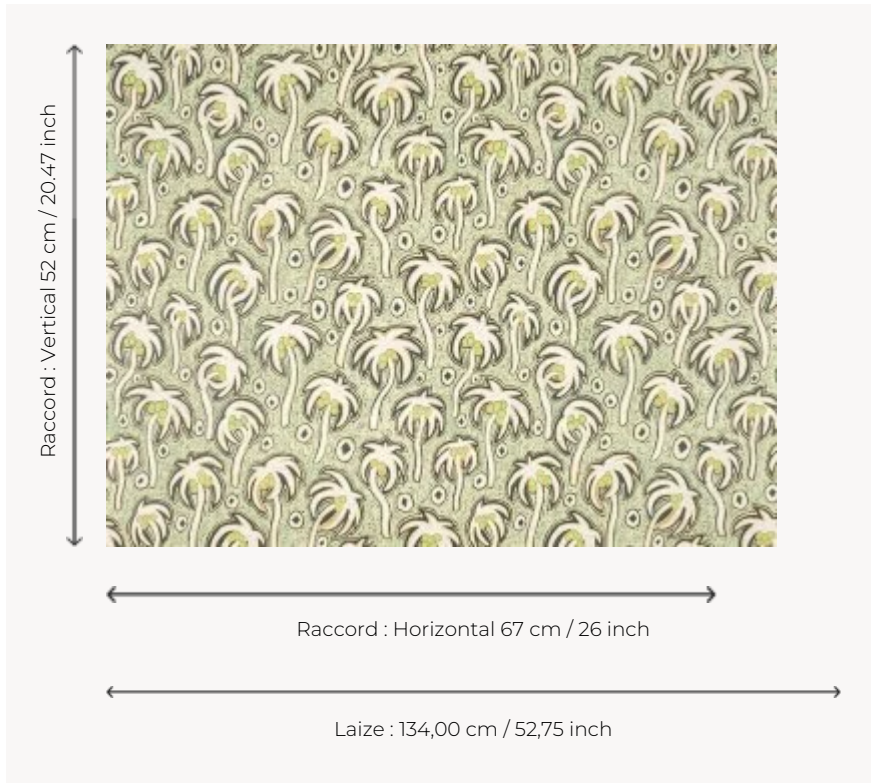

# FP014003 VARADEROS

Collection of small palm trees very nicely drawn in oil pastel. A summer breeze seems to make them dance happily.

## Pierre Frey

<b>TYPE</b>	Wide width printed wallpapers
<b>SALES UNIT</b>	Available per meter/yard
<b>BACKING</b>	NON WOVEN
<b>COMPOSITION</b>	-
<b>WIDTH</b>	134 cm / 52,75 inch
<b>REPEAT</b>	H: 67 cm - 26,00 inch V: 52 cm - 20,47 inch Straight repeat
<b>WEIGHT</b>	185 gr / m <sup>2</sup>
<b>CARE</b>	
<b>TRIMMING</b>	Pretrimmed
<b>HANGING/REMOVING</b>	Paste the wall Strippable
<b>CERTIFICATIONS</b>	EUROCLASS B-s1,d0 ASTM E84 Class A
<b>NOTES</b>	Good lightfastness Flame retardant backing
<b>INFORMATION</b>	Use the trim & join marks during installation. Double-cut installation.
<b>BOOK</b>	F9979PPFREY41

## 3 Colors

FP014001  
Sable

FP014002  
Ocean

FP014003  
Oasis