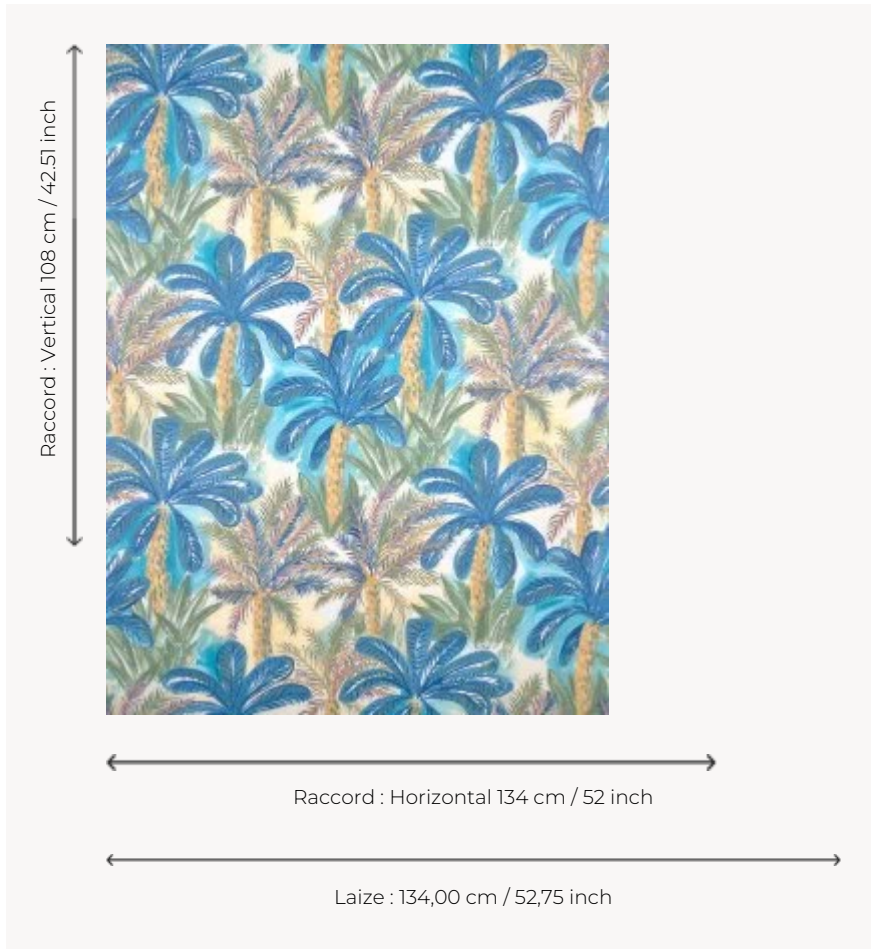

FP015001 TAHITI

Coconut tree landscape painted with a very assertive gesture and a harmony of soft colors. TAHITI also has a superb embroidered textile interpretation under the reference F3739.

FP015001 - Oasis

Pierre Frey

TYPE	Wide width printed wallpapers
SALES UNIT	Available per meter/yard
BACKING	NON WOVEN
COMPOSITION	-
WIDTH	134 cm / 52,75 inch
REPEAT	H: 134 cm - 52,00 inch V: 108 cm - 42,51 inch Straight repeat
WEIGHT	185 gr / m ²
CARE	
TRIMMING	Pretrimmed
HANGING/REMOVING	Paste the wall Strippable
CERTIFICATIONS	EUROCLASS B-s1,d0 ASTM E84 Class A
NOTES	Good lightfastness Flame retardant backing
INFORMATION	Use the trim & join marks during installation. Double-cut installation.
BOOK	F9979PPFREY41