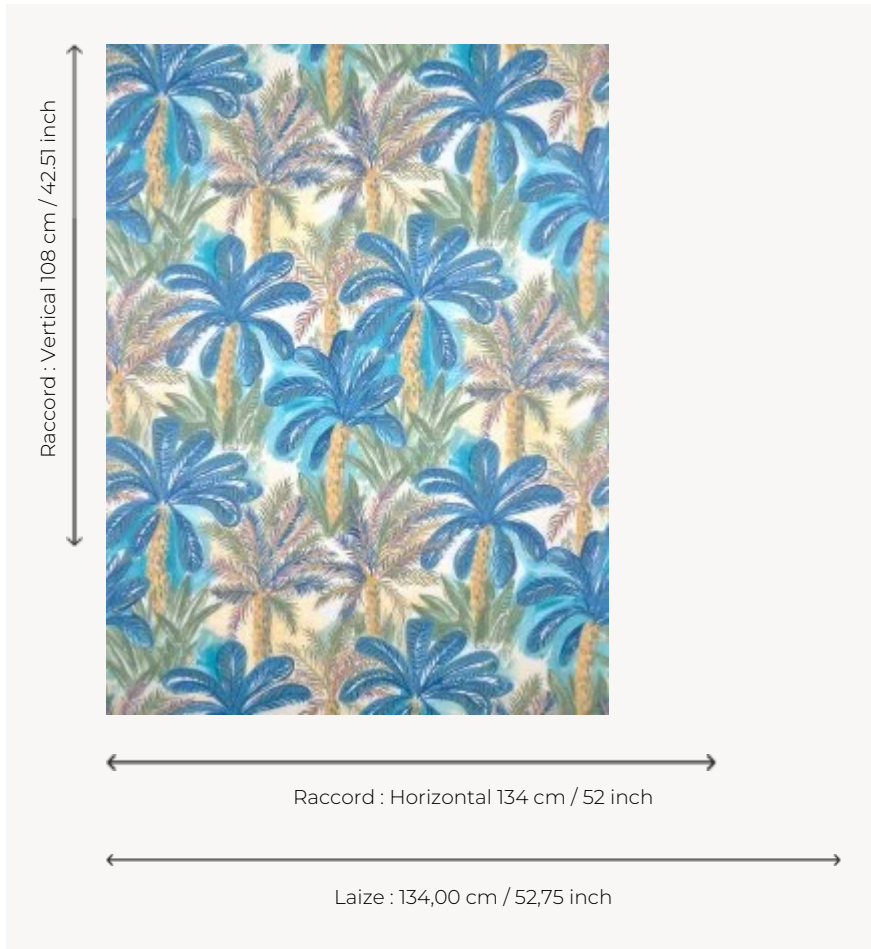

FP015001 TAHITI

Coconut tree landscape painted with a very assertive gesture and a harmony of soft colors. TAHITI also has a superb embroidered textile interpretation under the reference F3739.

FP015001 - Oasis

Pierre Frey

TYPE	Wide width printed wallpapers
SALES UNIT	Available per meter/yard
BACKING	NON WOVEN
COMPOSITION	-
WIDTH	134 cm / 52,75 inch
REPEAT	H: 134 cm - 52,00 inch V: 108 cm - 42,51 inch Straight repeat
WEIGHT	185 gr / m ²
CARE	
TRIMMING	Pretrimmed
HANGING/REMOVING	Paste the wall Strippable
CERTIFICATIONS	EUROCLASS B-s1,d0 ASTM E84 Class A
NOTES	Good lightfastness Flame retardant backing
INFORMATION	Use the trim & join marks during installation. Double-cut installation.
BOOK	F9979PPFREY41