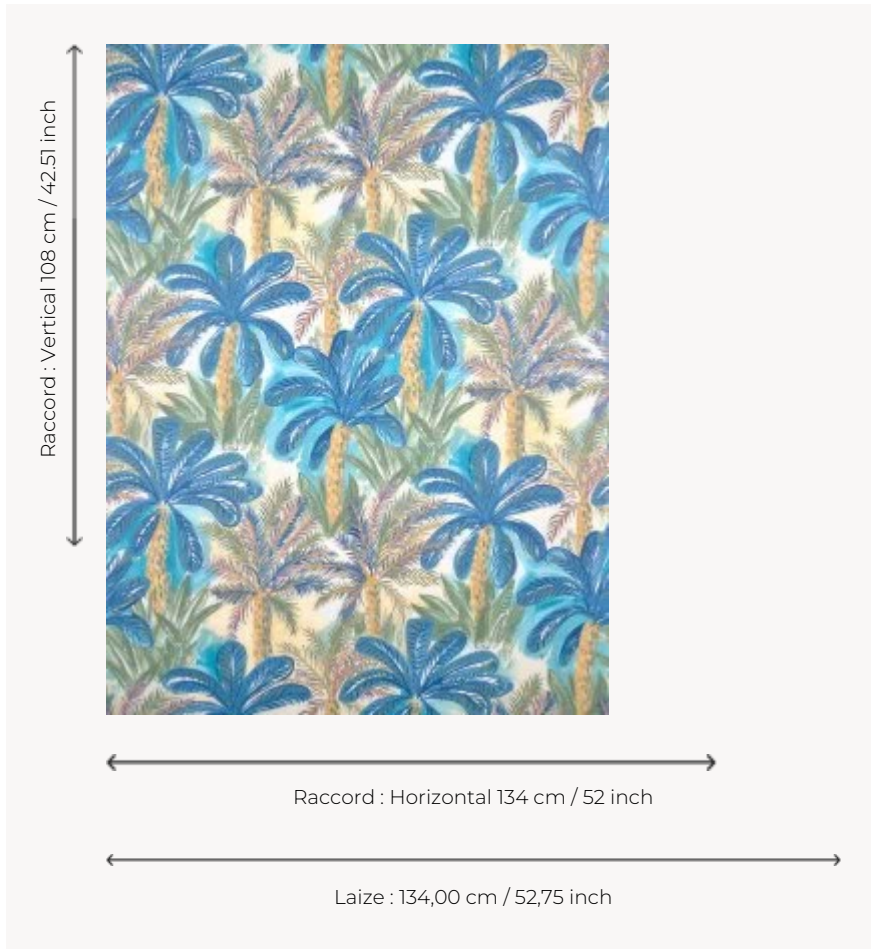

## FP015001 TAHITI

Coconut tree landscape painted with a very assertive gesture and a harmony of soft colors. TAHITI also has a superb embroidered textile interpretation under the reference F3739.

### Pierre Frey

<b>TYPE</b>	Wide width printed wallpapers
<b>SALES UNIT</b>	Available per meter/yard
<b>BACKING</b>	NON WOVEN
<b>COMPOSITION</b>	-
<b>WIDTH</b>	134 cm / 52,75 inch
<b>REPEAT</b>	H: 134 cm - 52,00 inch V: 108 cm - 42,51 inch Straight repeat
<b>WEIGHT</b>	185 gr / m <sup>2</sup>
<b>CARE</b>	
<b>TRIMMING</b>	Pretrimmed
<b>HANGING/REMOVING</b>	Paste the wall Strippable
<b>CERTIFICATIONS</b>	EUROCLASS B-s1,d0 ASTM E84 Class A
<b>NOTES</b>	Good lightfastness Flame retardant backing
<b>INFORMATION</b>	Use the trim & join marks during installation. Double-cut installation.
<b>BOOK</b>	F9979PPFREY41