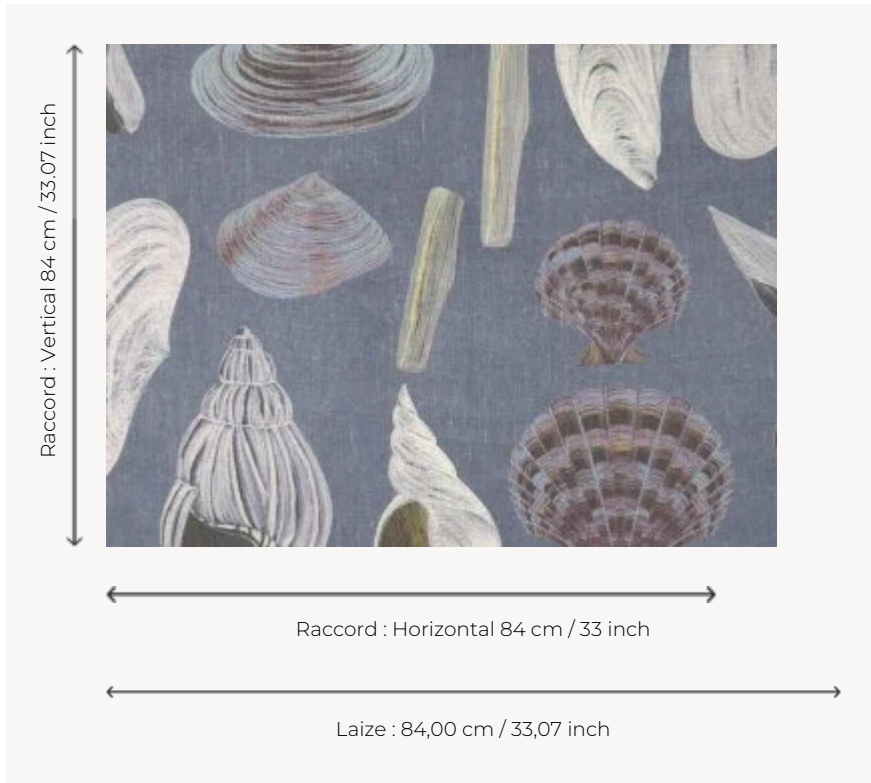

FP017001 LE TOUQUET

Shellfish from the beautiful North Sea! Here is a nice inspiration for this wallpaper printed on jute, a material also reminiscent of the marine scene.

FP017001 - Croisiere

Pierre Frey

TYPE	Paperbacked fabrics - Printed wallpapers
SALES UNIT	Available per meter/yard
BACKING	NON WOVEN
COMPOSITION	100 % Linen
WIDTH	84 cm / 33,07 inch
REPEAT	H: 84 cm - 33,00 inch V: 84 cm - 33,07 inch Half drop repeat
WEIGHT	265 gr / m ²
CARE	
TRIMMING	Trimmed
HANGING/REMOVING	Paste the wall Strippable
CERTIFICATIONS	ASTM E84 Class A
INFORMATION	Panel effect
BOOK	F9979PPFREY41

2 Colors

FP017001
Croisiere

FP017002
Cordage