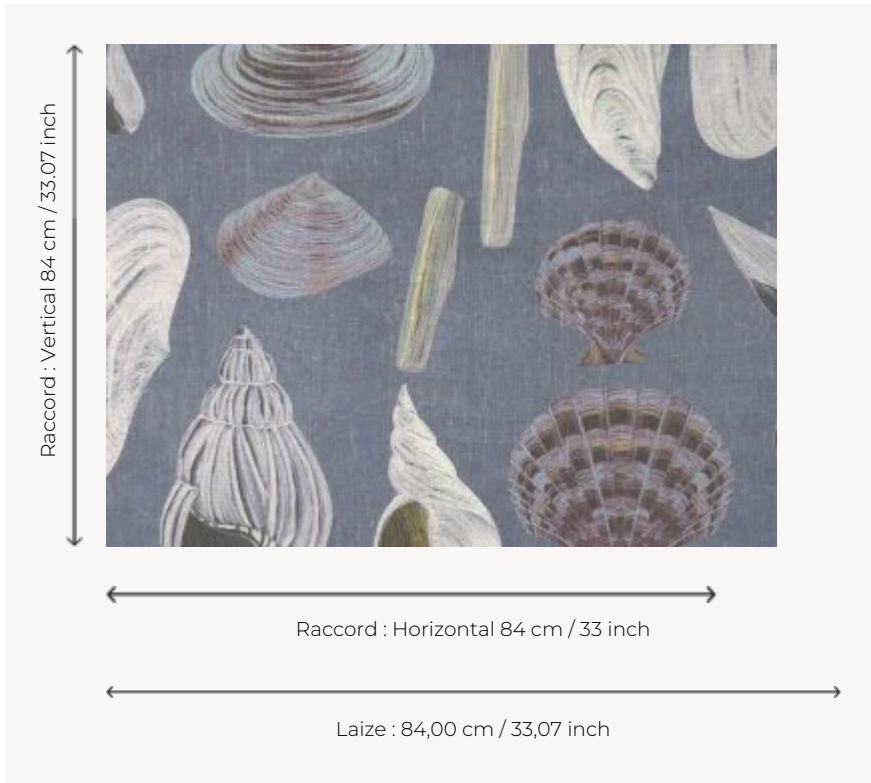

## FP017001 LE TOUQUET

Shellfish from the beautiful North Sea! Here is a nice inspiration for this wallpaper printed on jute, a material also reminiscent of the marine scene.

### Pierre Frey

<b>TYPE</b>	Paperbacked fabrics - Printed wallpapers
<b>SALES UNIT</b>	Available per meter/yard
<b>BACKING</b>	NON WOVEN
<b>COMPOSITION</b>	100 % Linen
<b>WIDTH</b>	84 cm / 33,07 inch
<b>REPEAT</b>	H: 84 cm - 33,00 inch V: 84 cm - 33,07 inch Half drop repeat
<b>WEIGHT</b>	265 gr / m <sup>2</sup>
<b>CARE</b>	
<b>TRIMMING</b>	Trimmed
<b>HANGING/REMOVING</b>	Paste the wall Strippable
<b>CERTIFICATIONS</b>	ASTM E84 Class A
<b>INFORMATION</b>	Panel effect
<b>BOOK</b>	F9979PPFREY41