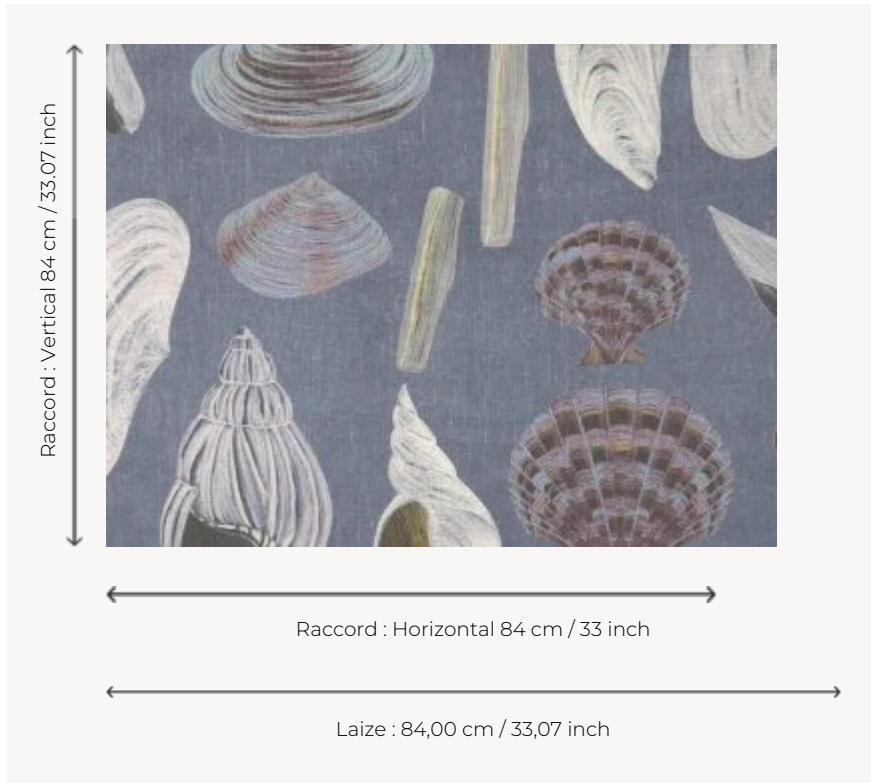

## FP017001 LE TOUQUET

Shellfish from the beautiful North Sea! Here is a nice inspiration for this wallpaper printed on jute, a material also reminiscent of the marine scene.

### Pierre Frey

<b>TYPE</b>	Paperbacked fabrics - Printed wallpapers
<b>SALES UNIT</b>	Available per meter/yard
<b>BACKING</b>	NON WOVEN
<b>COMPOSITION</b>	100 % Linen
<b>WIDTH</b>	84 cm / 33,07 inch
<b>REPEAT</b>	H: 84 cm - 33,00 inch V: 84 cm - 33,07 inch Half drop repeat
<b>WEIGHT</b>	265 gr / m <sup>2</sup>
<b>CARE</b>	
<b>TRIMMING</b>	Trimmed
<b>HANGING/REMOVING</b>	Paste the wall Strippable
<b>CERTIFICATIONS</b>	ASTM E84 Class A
<b>INFORMATION</b>	Panel effect
<b>BOOK</b>	F9979PPFREY41