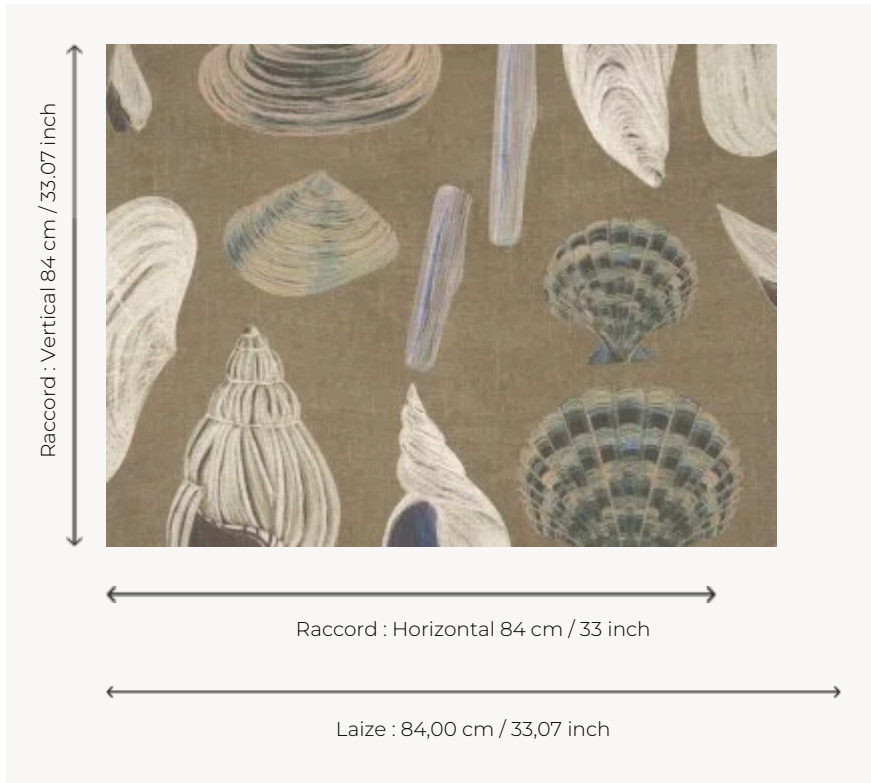

## FP017002 LE TOUQUET

Shellfish from the beautiful North Sea! Here is a nice inspiration for this wallpaper printed on jute, a material also reminiscent of the marine scene.

### FP017002 - Cordage

### Pierre Frey

<b>TYPE</b>	Paperbacked fabrics - Printed wallpapers
<b>SALES UNIT</b>	Available per meter/yard
<b>BACKING</b>	NON WOVEN
<b>COMPOSITION</b>	100 % Linen
<b>WIDTH</b>	84 cm / 33,07 inch
<b>REPEAT</b>	H: 84 cm - 33,00 inch V: 84 cm - 33,07 inch Half drop repeat
<b>WEIGHT</b>	265 gr / m <sup>2</sup>
<b>CARE</b>	
<b>TRIMMING</b>	Trimmed
<b>HANGING/REMOVING</b>	Paste the wall Strippable
<b>CERTIFICATIONS</b>	ASTM E84 Class A
<b>INFORMATION</b>	Panel effect
<b>BOOK</b>	F9979PPFREY41

## 2 Colors

FP017001  
Croisiere

FP017002  
Cordage