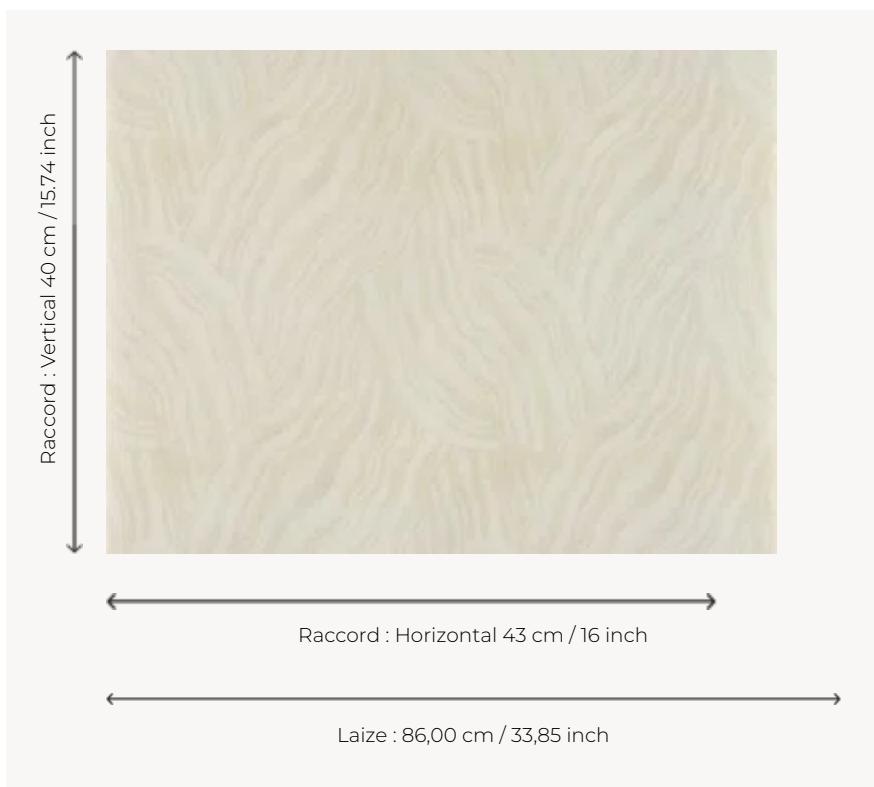

FP021001 AELYS

FP021001 - Chantilly

Pierre Frey

TYPE	Paperbacked fabrics - Printed wallpapers
SALES UNIT	Available per meter/yard
BACKING	NON WOVEN
COMPOSITION	100 % Silk
WIDTH	86 cm / 33,85 inch
REPEAT	H: 43 cm - 16,00 inch V: 40 cm - 15,74 inch Straight repeat
WEIGHT	210 gr / m²
CARE	
TRIMMING	Trimmed
HANGING/REMOVING	Paste the wall Dry strippable
CERTIFICATIONS	EUROCLASS C-s1,d0 ASTM E84 Class A
INFORMATION	Panel effect Inherent irregularities from the natural fiber
BOOK	F9979PPFREY43