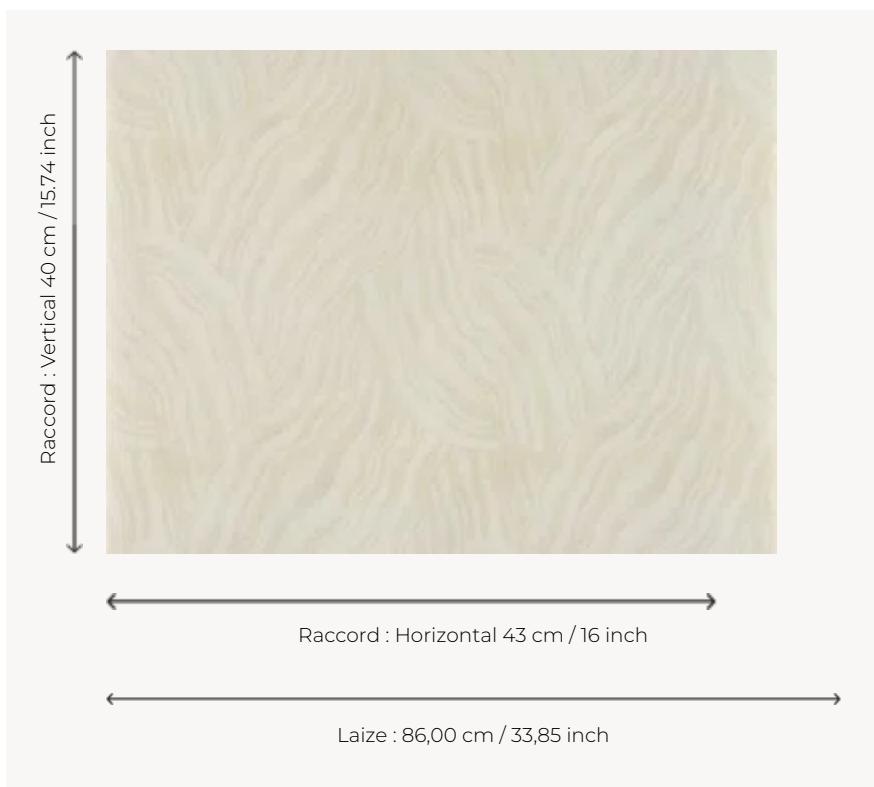

FP021001 AELYS

FP021001 - Chantilly

Pierre Frey

TYPE	Paperbacked fabrics - Printed wallpapers
SALES UNIT	Available per meter/yard
BACKING	NON WOVEN
COMPOSITION	100 % Silk
WIDTH	86 cm / 33,85 inch
REPEAT	H: 43 cm - 16,00 inch V: 40 cm - 15,74 inch Straight repeat
WEIGHT	210 gr / m ²
CARE	
TRIMMING	Trimmed
HANGING/REMOVING	Paste the wall Dry strippable
CERTIFICATIONS	EUROCLASS C-s1,d0 ASTM E84 Class A
INFORMATION	Panel effect Inherent irregularities from the natural fiber
BOOK	F9979PPFREY43

1 Colors

FP021001
Chantilly