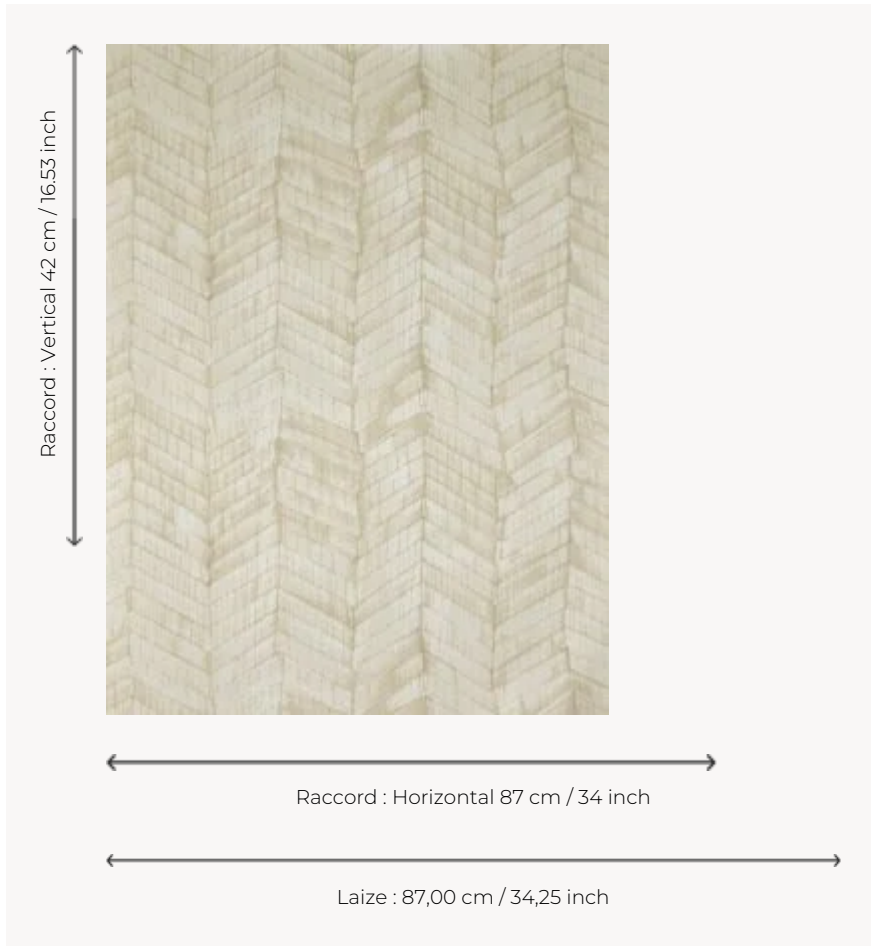

FP022001 PRIAM

Beautiful digital printing on silk thread laminated on non-woven backing. The design, combined with the vertical texture of the backing, evokes an old parquet floor in a contemporary way. The elegant, natural sheen of the silk makes it a truly unique wallpaper.

FP022001 - Sable

Pierre Frey

TYPE	End-on-end threads - Printed wallpapers
SALES UNIT	Available per meter/yard
BACKING	NON WOVEN
COMPOSITION	100 % Silk
WIDTH	87 cm / 34,25 inch
REPEAT	H: 87 cm - 34,00 inch V: 42 cm - 16,53 inch Half drop repeat
WEIGHT	230 gr / m ²
CARE	
TRIMMING	Trimmed
HANGING/REMOVING	Paste the wall Dry strippable
CERTIFICATIONS	EUROCLASS C-s1,d0 ASTM E84 Class A
INFORMATION	Panel effect Inherent irregularities from the natural fiber
BOOK	F9979PPFREY43

1 Colors

FP022001
Sable