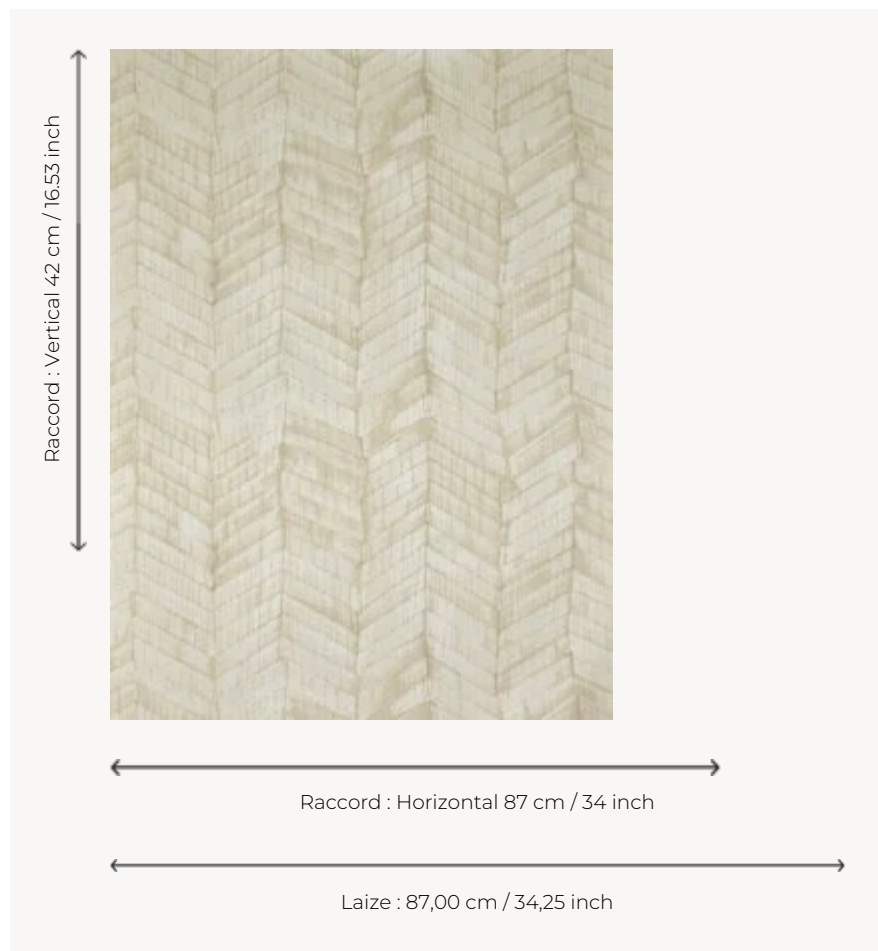

FP022001 PRIAM

Beautiful digital printing on silk thread laminated on non-woven backing. The design, combined with the vertical texture of the backing, evokes an old parquet floor in a contemporary way. The elegant, natural sheen of the silk makes it a truly unique wallpaper.

FP022001 - Sable

Pierre Frey

TYPE	End-on-end threads - Printed wallpapers
SALES UNIT	Available per meter/yard
BACKING	NON WOVEN
COMPOSITION	100 % Silk
WIDTH	87 cm / 34,25 inch
REPEAT	H: 87 cm - 34,00 inch V: 42 cm - 16,53 inch Half drop repeat
WEIGHT	230 gr / m ²
CARE	
TRIMMING	Trimmed
HANGING/REMOVING	Paste the wall Dry strippable
CERTIFICATIONS	EUROCLASS C-s1,d0 ASTM E84 Class A
INFORMATION	Panel effect Inherent irregularities from the natural fiber
BOOK	F9979PPFREY43

1 Colors

FP022001
Sable