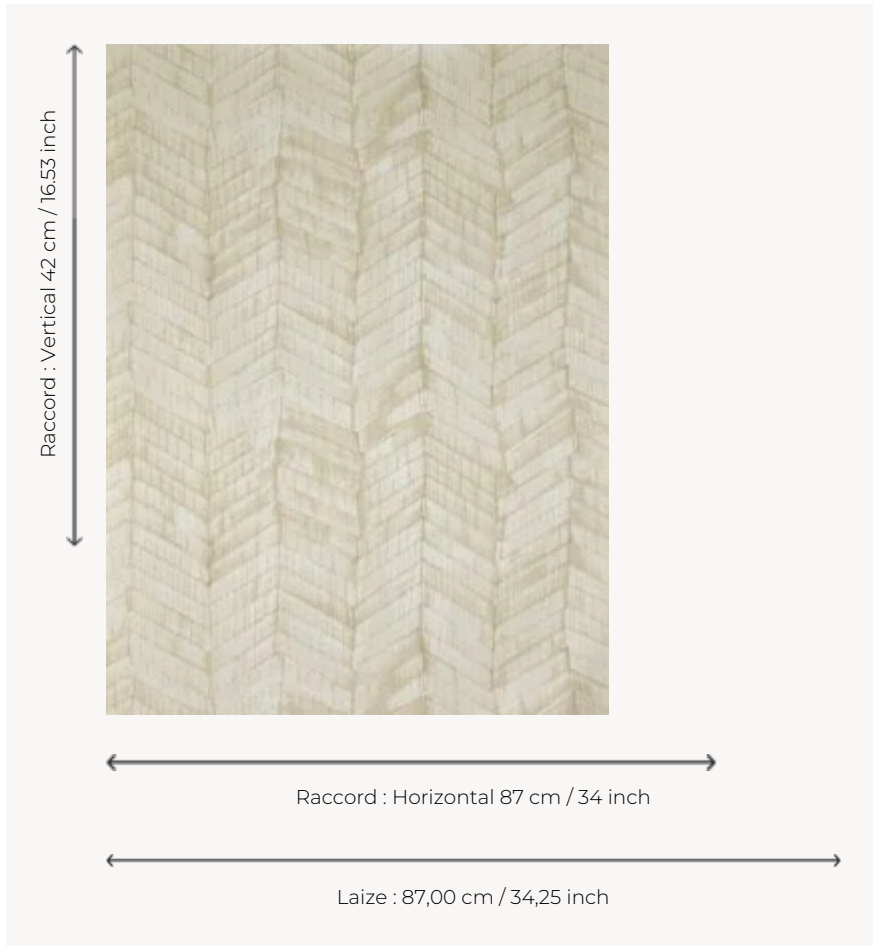

FP022001 PRIAM

Beautiful digital printing on silk thread laminated on non-woven backing. The design, combined with the vertical texture of the backing, evokes an old parquet floor in a contemporary way. The elegant, natural sheen of the silk makes it a truly unique wallpaper.

FP022001 - Sable

Pierre Frey

TYPE	End-on-end threads - Printed wallpapers
SALES UNIT	Available per meter/yard
BACKING	NON WOVEN
COMPOSITION	100 % Silk
WIDTH	87 cm / 34,25 inch
REPEAT	H: 87 cm - 34,00 inch V: 42 cm - 16,53 inch Half drop repeat
WEIGHT	230 gr / m ²
CARE	
TRIMMING	Trimmed
HANGING/REMOVING	Paste the wall Dry strippable
CERTIFICATIONS	EUROCLASS C-s1,d0 ASTM E84 Class A
INFORMATION	Panel effect Inherent irregularities from the natural fiber
BOOK	F9979PPFREY43

1 Colors

FP022001
Sable