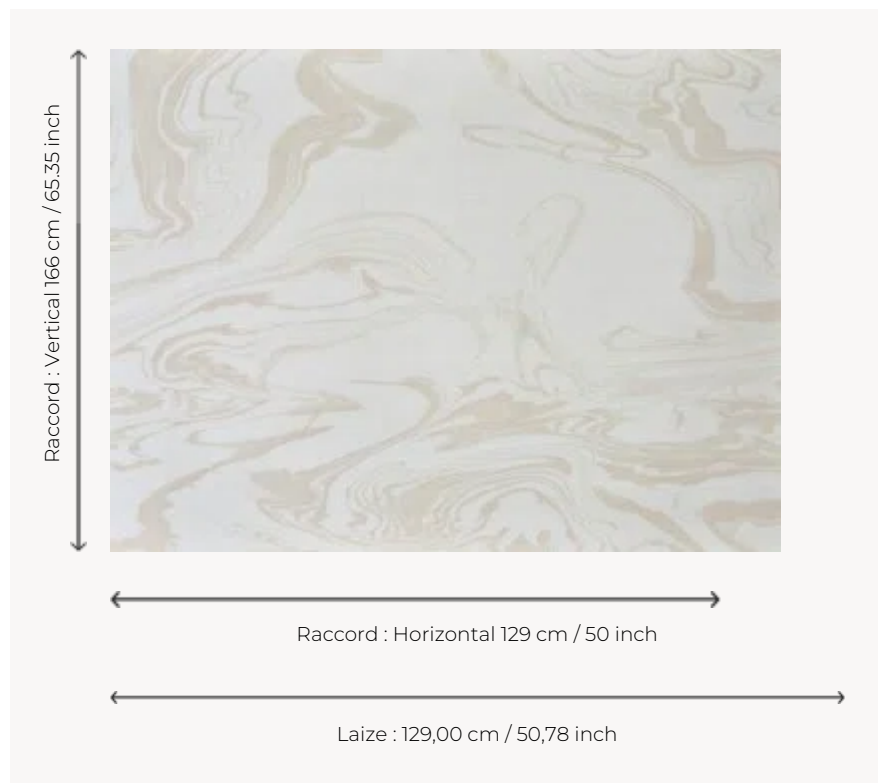

FP024001 TYLER

A majestic contemporary marble design in soft, refined colours printed on silk laminated on non-woven backing (SHIVA BP334 silk). The irregularity of the silk and its luxurious appearance make this wallpaper irresistibly timeless.

FP024001 - Chantilly

Pierre Frey

TYPE	Small width printed wallpapers - Paperbacked fabrics
SALES UNIT	Available per meter/yard
BACKING	NON WOVEN
COMPOSITION	100 % Silk
WIDTH	129 cm / 50,78 inch
REPEAT	H: 129 cm - 50,00 inch V: 166 cm - 65,35 inch Straight repeat
WEIGHT	235 gr / m ²
CARE	
TRIMMING	Trimmed
HANGING/REMOVING	Paste the wall Strippable
CERTIFICATIONS	EUROCLASS B-s1,d0 ASTM E84 Class A
INFORMATION	Panel effect Inherent irregularities from the natural fiber
BOOK	F9979PPFREY43