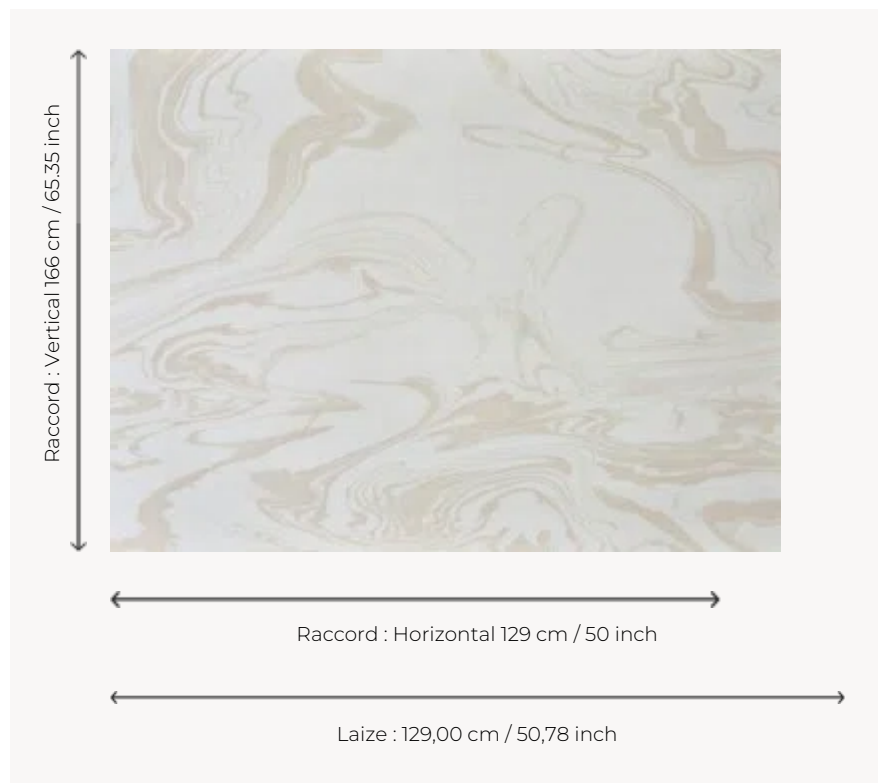

# FP024001 TYLER

A majestic contemporary marble design in soft, refined colours printed on silk laminated on non-woven backing (SHIVA BP334 silk). The irregularity of the silk and its luxurious appearance make this wallpaper irresistibly timeless.

## Pierre Frey

<b>TYPE</b>	Small width printed wallpapers - Paperbacked fabrics
<b>SALES UNIT</b>	Available per meter/yard
<b>BACKING</b>	NON WOVEN
<b>COMPOSITION</b>	100 % Silk
<b>WIDTH</b>	129 cm / 50,78 inch
<b>REPEAT</b>	H: 129 cm - 50,00 inch V: 166 cm - 65,35 inch Straight repeat
<b>WEIGHT</b>	235 gr / m <sup>2</sup>
<b>CARE</b>	
<b>TRIMMING</b>	Trimmed
<b>HANGING/REMOVING</b>	Paste the wall Strippable
<b>CERTIFICATIONS</b>	EUROCLASS B-s1,d0 ASTM E84 Class A
<b>INFORMATION</b>	Panel effect Inherent irregularities from the natural fiber
<b>BOOK</b>	F9979PPFREY43