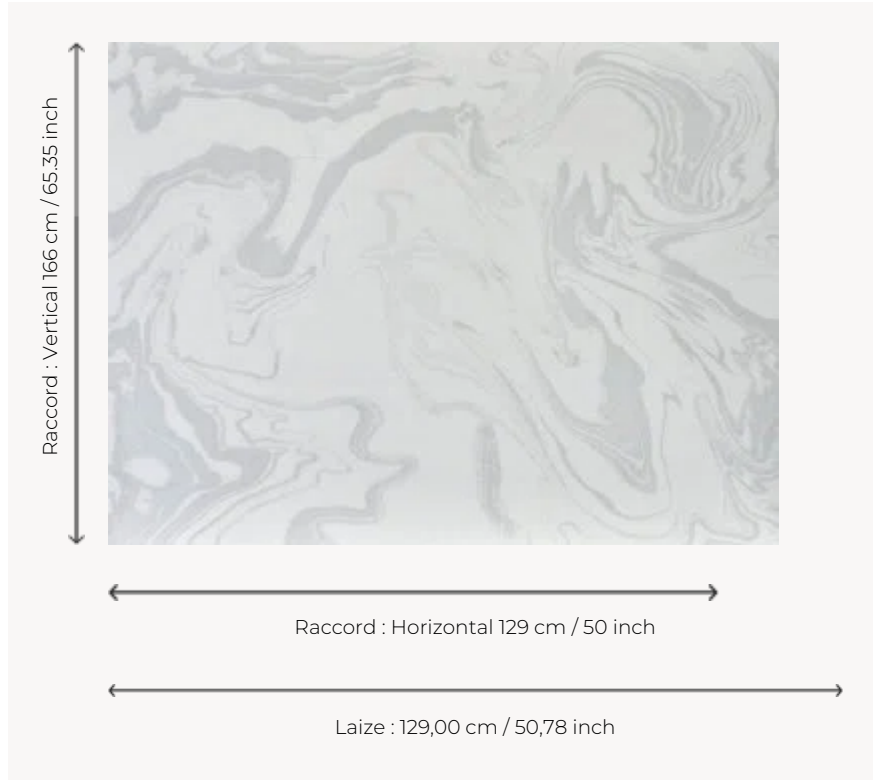

FP024002 TYLER

A majestic contemporary marble design in soft, refined colours printed on silk laminated on non-woven backing (SHIVA BP334 silk). The irregularity of the silk and its luxurious appearance make this wallpaper irresistibly timeless.

FP024002 - Perle

Pierre Frey

TYPE	Small width printed wallpapers - Paperbacked fabrics
SALES UNIT	Available per meter/yard
BACKING	NON WOVEN
COMPOSITION	100 % Silk
WIDTH	129 cm / 50,78 inch
REPEAT	H: 129 cm - 50,00 inch V: 166 cm - 65,35 inch Straight repeat
WEIGHT	235 gr / m ²
CARE	
TRIMMING	Trimmed
HANGING/REMOVING	Paste the wall Strippable
CERTIFICATIONS	EUROCLASS B-s1,d0 ASTM E84 Class A
INFORMATION	Panel effect Inherent irregularities from the natural fiber
BOOK	F9979PPFREY43