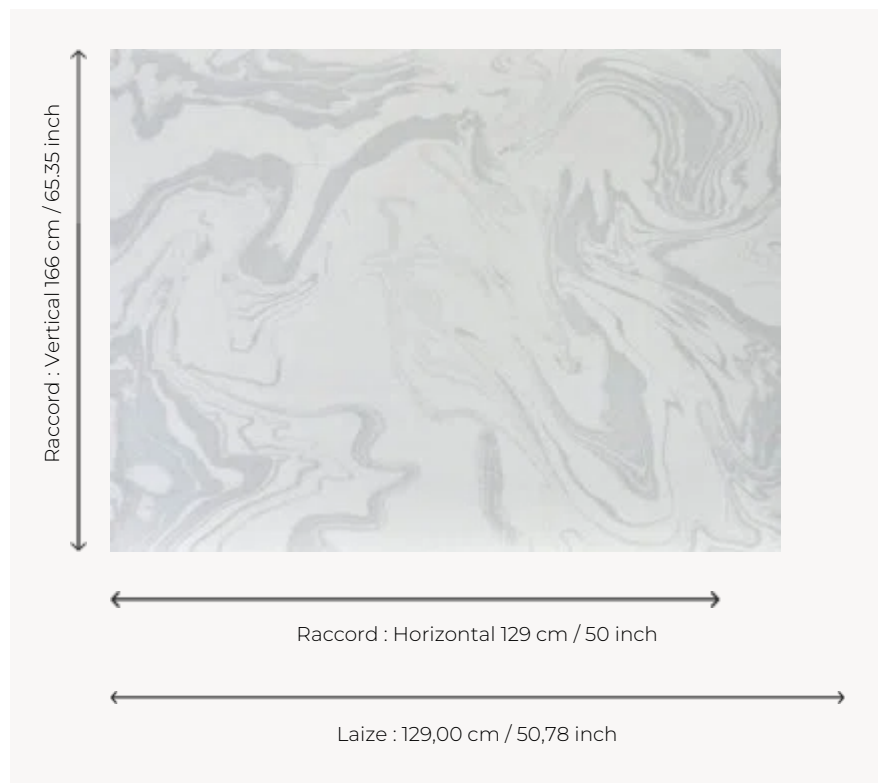

FP024002 TYLER

A majestic contemporary marble design in soft, refined colours printed on silk laminated on non-woven backing (SHIVA BP334 silk). The irregularity of the silk and its luxurious appearance make this wallpaper irresistibly timeless.

FP024002 - Perle

Pierre Frey

TYPE	Small width printed wallpapers - Paperbacked fabrics
SALES UNIT	Available per meter/yard
BACKING	NON WOVEN
COMPOSITION	100 % Silk
WIDTH	129 cm / 50,78 inch
REPEAT	H: 129 cm - 50,00 inch V: 166 cm - 65,35 inch Straight repeat
WEIGHT	235 gr / m ²
CARE	
TRIMMING	Trimmed
HANGING/REMOVING	Paste the wall Strippable
CERTIFICATIONS	EUROCLASS B-s1,d0 ASTM E84 Class A
INFORMATION	Panel effect Inherent irregularities from the natural fiber
BOOK	F9979PPFREY43