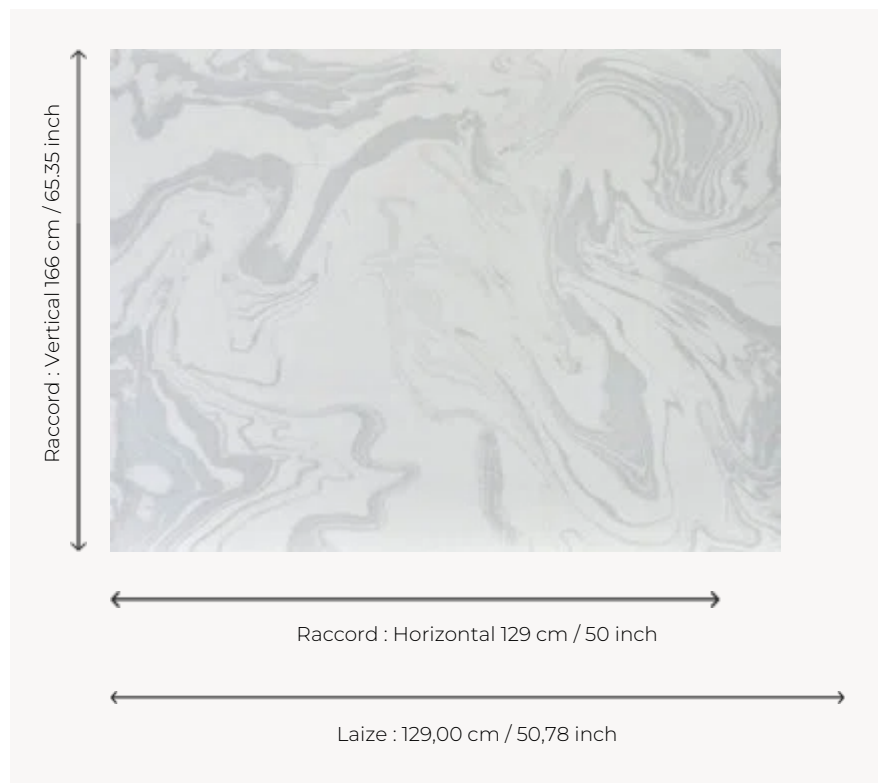

FP024002 TYLER

A majestic contemporary marble design in soft, refined colours printed on silk laminated on non-woven backing (SHIVA BP334 silk). The irregularity of the silk and its luxurious appearance make this wallpaper irresistibly timeless.

FP024002 - Perle

Pierre Frey

TYPE	Small width printed wallpapers - Paperbacked fabrics
SALES UNIT	Available per meter/yard
BACKING	NON WOVEN
COMPOSITION	100 % Silk
WIDTH	129 cm / 50,78 inch
REPEAT	H: 129 cm - 50,00 inch V: 166 cm - 65,35 inch Straight repeat
WEIGHT	235 gr / m²
CARE	
TRIMMING	Trimmed
HANGING/REMOVING	Paste the wall Strippable
CERTIFICATIONS	EUROCLASS B-s1,d0 ASTM E84 Class A
INFORMATION	Panel effect Inherent irregularities from the natural fiber
BOOK	F9979PPFREY43