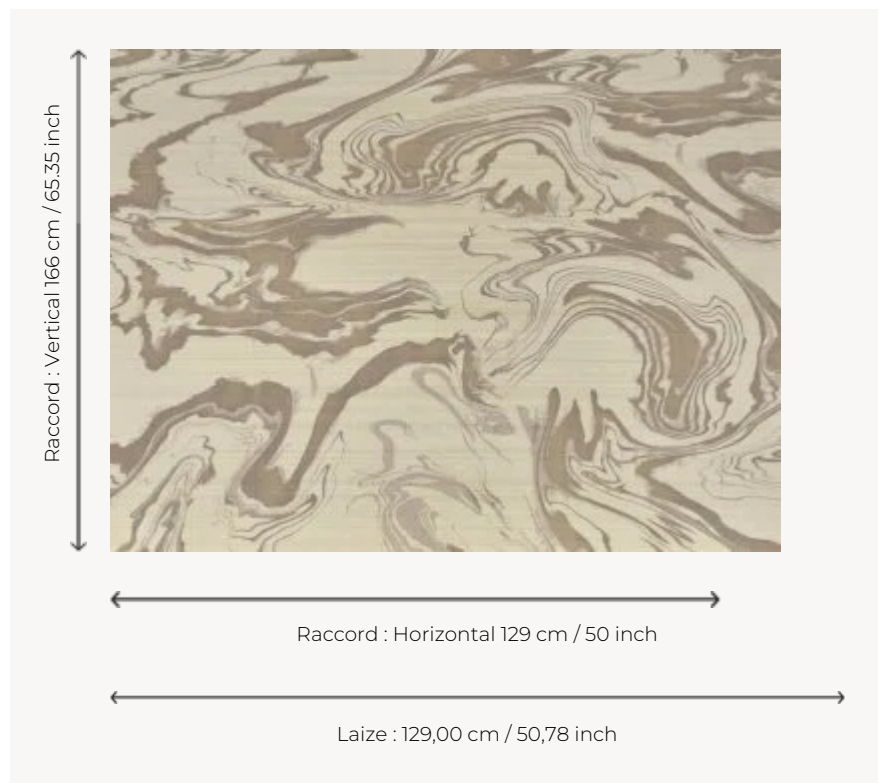

## FP024003 TYLER

A majestic contemporary marble design in soft, refined colours printed on silk laminated on non-woven backing (SHIVA BP334 silk). The irregularity of the silk and its luxurious appearance make this wallpaper irresistibly timeless.

### FP024003 - Beige

### Pierre Frey

<b>TYPE</b>	Small width printed wallpapers - Paperbacked fabrics
<b>SALES UNIT</b>	Available per meter/yard
<b>BACKING</b>	NON WOVEN
<b>COMPOSITION</b>	100 % Silk
<b>WIDTH</b>	129 cm / 50,78 inch
<b>REPEAT</b>	H: 129 cm - 50,00 inch V: 166 cm - 65,35 inch Straight repeat
<b>WEIGHT</b>	235 gr / m <sup>2</sup>
<b>CARE</b>	
<b>TRIMMING</b>	Trimmed
<b>HANGING/REMOVING</b>	Paste the wall Strippable
<b>CERTIFICATIONS</b>	EUROCLASS B-s1,d0 ASTM E84 Class A
<b>INFORMATION</b>	Panel effect Inherent irregularities from the natural fiber
<b>BOOK</b>	F9979PPFREY43