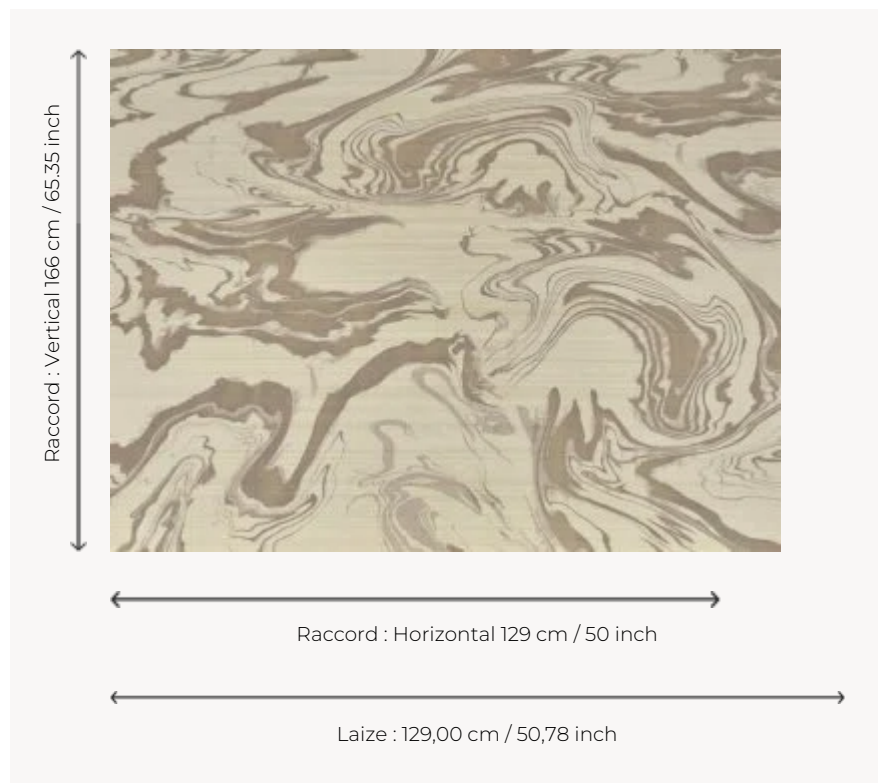

FP024003 TYLER

A majestic contemporary marble design in soft, refined colours printed on silk laminated on non-woven backing (SHIVA BP334 silk). The irregularity of the silk and its luxurious appearance make this wallpaper irresistibly timeless.

FP024003 - Beige

Pierre Frey

TYPE	Small width printed wallpapers - Paperbacked fabrics
SALES UNIT	Available per meter/yard
BACKING	NON WOVEN
COMPOSITION	100 % Silk
WIDTH	129 cm / 50,78 inch
REPEAT	H: 129 cm - 50,00 inch V: 166 cm - 65,35 inch Straight repeat
WEIGHT	235 gr / m ²
CARE	
TRIMMING	Trimmed
HANGING/REMOVING	Paste the wall Strippable
CERTIFICATIONS	EUROCLASS B-s1,d0 ASTM E84 Class A
INFORMATION	Panel effect Inherent irregularities from the natural fiber
BOOK	F9979PPFREY43