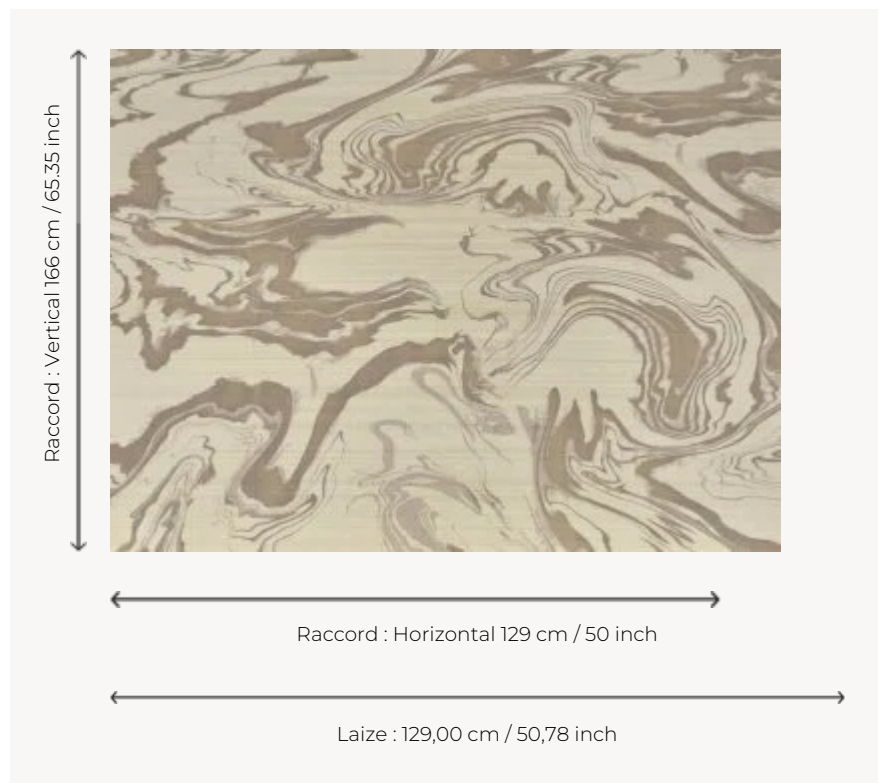

FP024003 TYLER

A majestic contemporary marble design in soft, refined colours printed on silk laminated on non-woven backing (SHIVA BP334 silk). The irregularity of the silk and its luxurious appearance make this wallpaper irresistibly timeless.

FP024003 - Beige

Pierre Frey

TYPE	Small width printed wallpapers - Paperbacked fabrics
SALES UNIT	Available per meter/yard
BACKING	NON WOVEN
COMPOSITION	100 % Silk
WIDTH	129 cm / 50,78 inch
REPEAT	H: 129 cm - 50,00 inch V: 166 cm - 65,35 inch Straight repeat
WEIGHT	235 gr / m ²
CARE	
TRIMMING	Trimmed
HANGING/REMOVING	Paste the wall Strippable
CERTIFICATIONS	EUROCLASS B-s1,d0 ASTM E84 Class A
INFORMATION	Panel effect Inherent irregularities from the natural fiber
BOOK	F9979PPFREY43