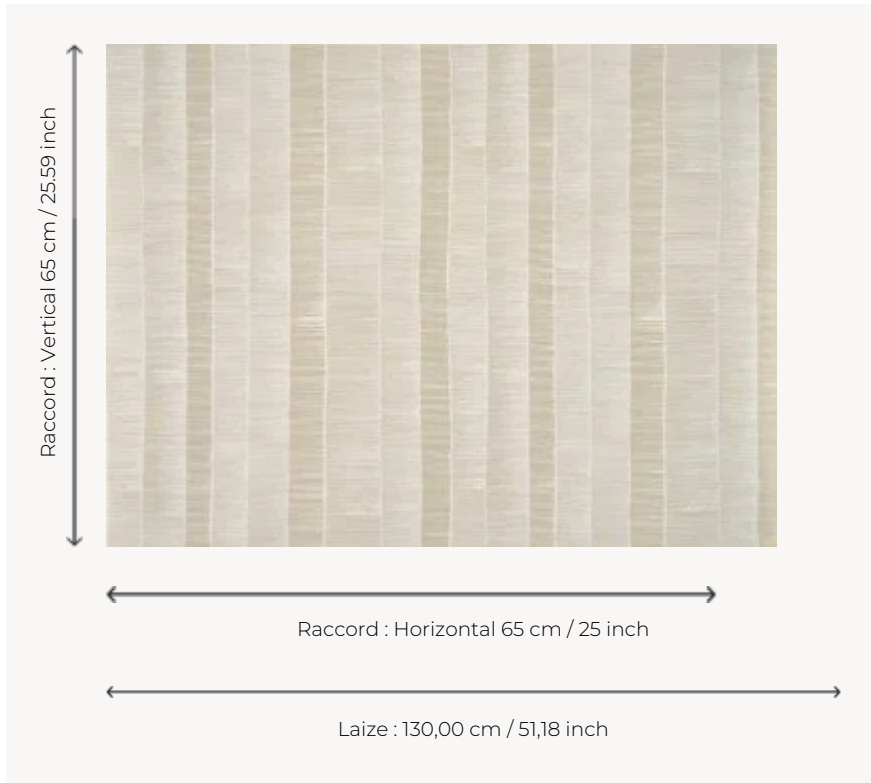

FP025001 ALICIA

Irregular stripes inspired by plants printed on silk laminated on non-woven backing (SHIVA BP334 silk).

FP025001 - Sable

Pierre Frey

TYPE	Wide width printed wallpapers - Paperbacked fabrics
SALES UNIT	Available per meter/yard
BACKING	NON WOVEN
COMPOSITION	100 % Silk
WIDTH	130 cm / 51,18 inch
REPEAT	H: 65 cm - 25,00 inch V: 65 cm - 25,59 inch Straight repeat
WEIGHT	240 gr / m ²
CARE	
TRIMMING	Trimmed
HANGING/REMOVING	Paste the wall Strippable
CERTIFICATIONS	EUROCLASS B-s1,d0 ASTM E84 Class A
INFORMATION	Panel effect Inherent irregularities from the natural fiber
BOOK	F9979PPFREY43

2 Colors

FP025001
Sable

FP025002
Galet