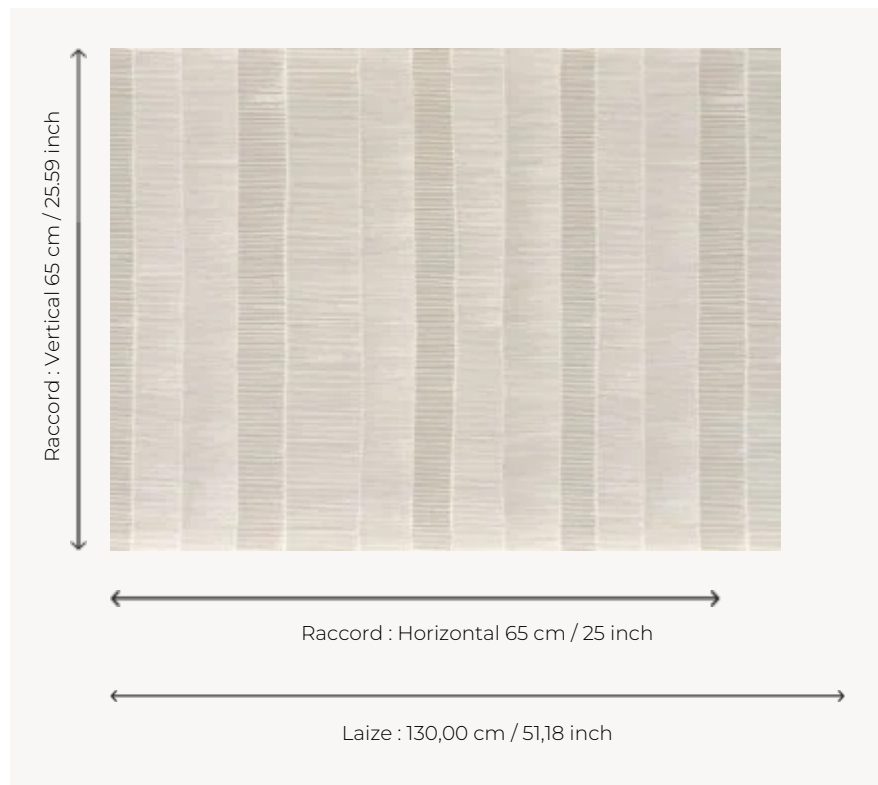

FP025002 ALICIA

Irregular stripes inspired by plants printed on silk laminated on non-woven backing (SHIVA BP334 silk).

FP025002 - Galet

Pierre Frey

TYPE	Wide width printed wallpapers - Paperbacked fabrics
SALES UNIT	Available per meter/yard
BACKING	NON WOVEN
COMPOSITION	100 % Silk
WIDTH	130 cm / 51,18 inch
REPEAT	H: 65 cm - 25,00 inch V: 65 cm - 25,59 inch Straight repeat
WEIGHT	240 gr / m ²
CARE	
TRIMMING	Trimmed
HANGING/REMOVING	Paste the wall Strippable
CERTIFICATIONS	EUROCLASS B-s1,d0 ASTM E84 Class A
INFORMATION	Panel effect Inherent irregularities from the natural fiber
BOOK	F9979PPFREY43

2 Colors

FP025001
Sable

FP025002
Galet