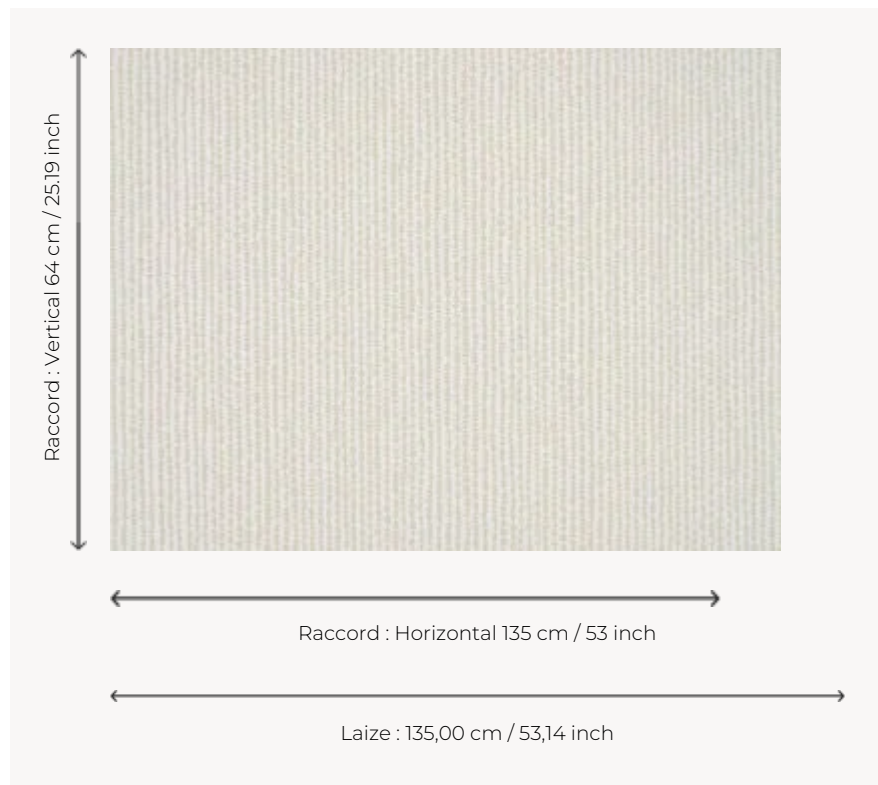

FP031002 ASTOU

Small original stripe pattern printed with swelling ink on suedette laminated on non-woven backing.
The relief of the design adds a delicate volume to the wall.

FP031002 - Sable

Pierre Frey

TYPE	Wide width printed wallpapers - Embossed patterns
SALES UNIT	Available per meter/yard
BACKING	NON WOVEN
COMPOSITION	100 % Polyester
WIDTH	135 cm / 53,14 inch
REPEAT	H: 135 cm - 53,00 inch V: 64 cm - 25,19 inch Free match
WEIGHT	375 gr / m ²
CARE	
TRIMMING	Trimmed
HANGING/REMOVING	Paste the wall Strippable
CERTIFICATIONS	ASTM E84 Class A EUROCLASS C-s2,d0
NOTES	Raised pattern
INFORMATION	Panel effect
BOOK	F9979PPFREY43

2 Colors

FP031001
Neige

FP031002
Sable