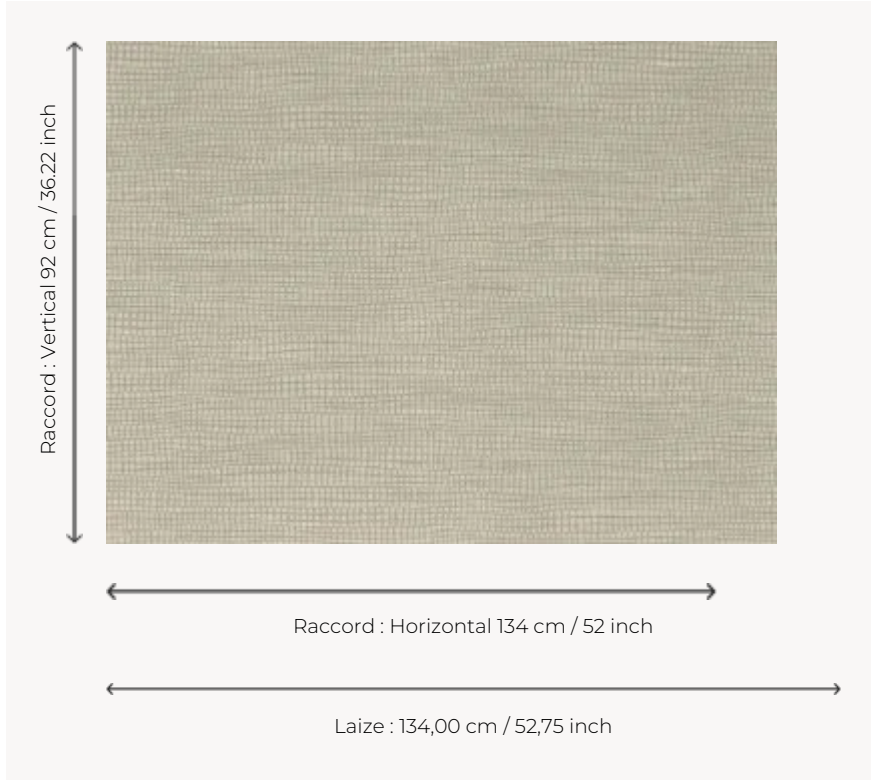

FP032002 NIAMH

Drawing inspired by the arts of basketry hand screen printed on a pearlescent textile laminated on non-woven backing (AZIZ FP033 fabric).

FP032002 - Mh grege

Pierre Frey

TYPE	Wide width printed wallpapers - Straws and similar materials
SALES UNIT	Available per meter/yard
BACKING	NON WOVEN
COMPOSITION	38 % Polyester - 33 % Viscose - 28 % Polyamide - 1 % Cotton
WIDTH	134 cm / 52,75 inch
REPEAT	H: 134 cm - 52,00 inch V: 92 cm - 36,22 inch Straight repeat
WEIGHT	320 gr / m ²
CARE	
TRIMMING	Trimmed
HANGING/REMOVING	Paste the wall Wet removable
CERTIFICATIONS	ASTM E84 Class A
NOTES	Hand screen printed
INFORMATION	Panel effect Inherent irregularities from the natural fiber
BOOK	F9979PPFREY43

3 Colors

FP032001
Mh nacre

FP032002
Mh grege

FP032003
Mh sable