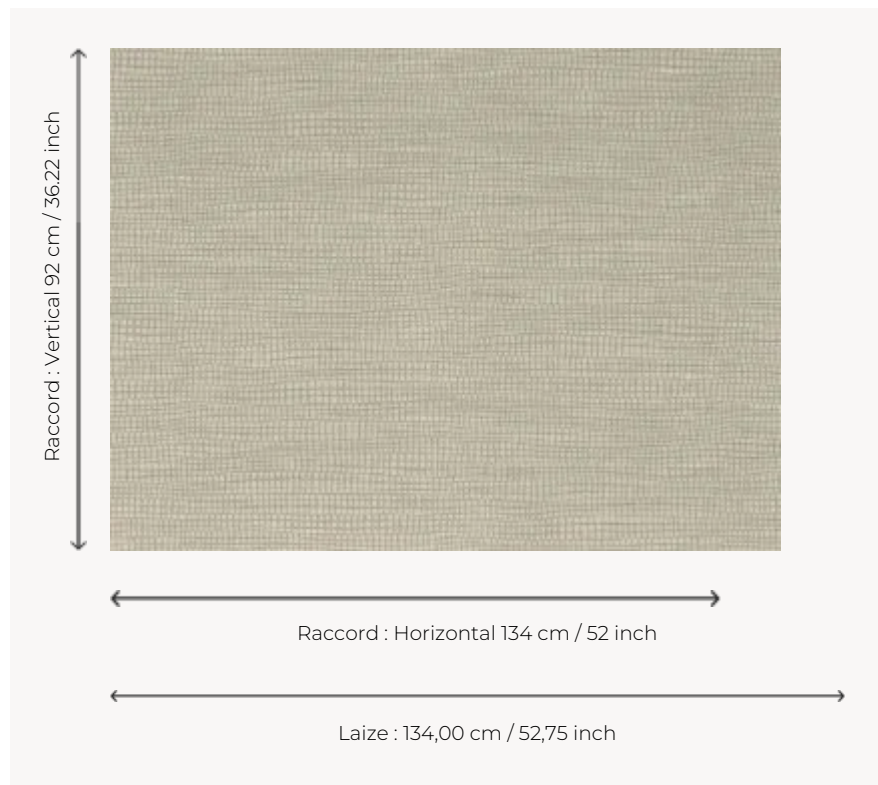

FP032002 NIAMH

Drawing inspired by the arts of basketry hand screen printed on a pearlescent textile laminated on non-woven backing (AZIZ FP033 fabric).

FP032002 - Mh grege

Pierre Frey

TYPE	Wide width printed wallpapers - Straws and similar materials
SALES UNIT	Available per meter/yard
BACKING	NON WOVEN
COMPOSITION	38 % Polyester - 33 % Viscose - 28 % Polyamide - 1 % Cotton
WIDTH	134 cm / 52,75 inch
REPEAT	H: 134 cm - 52,00 inch V: 92 cm - 36,22 inch Straight repeat
WEIGHT	320 gr / m ²
CARE	
TRIMMING	Trimmed
HANGING/REMOVING	Paste the wall Wet removable
CERTIFICATIONS	ASTM E84 Class A
NOTES	Hand screen printed
INFORMATION	Panel effect Inherent irregularities from the natural fiber
BOOK	F9979PPFREY43

3 Colors

FP032001
Mh nacre

FP032002
Mh grege

FP032003
Mh sable