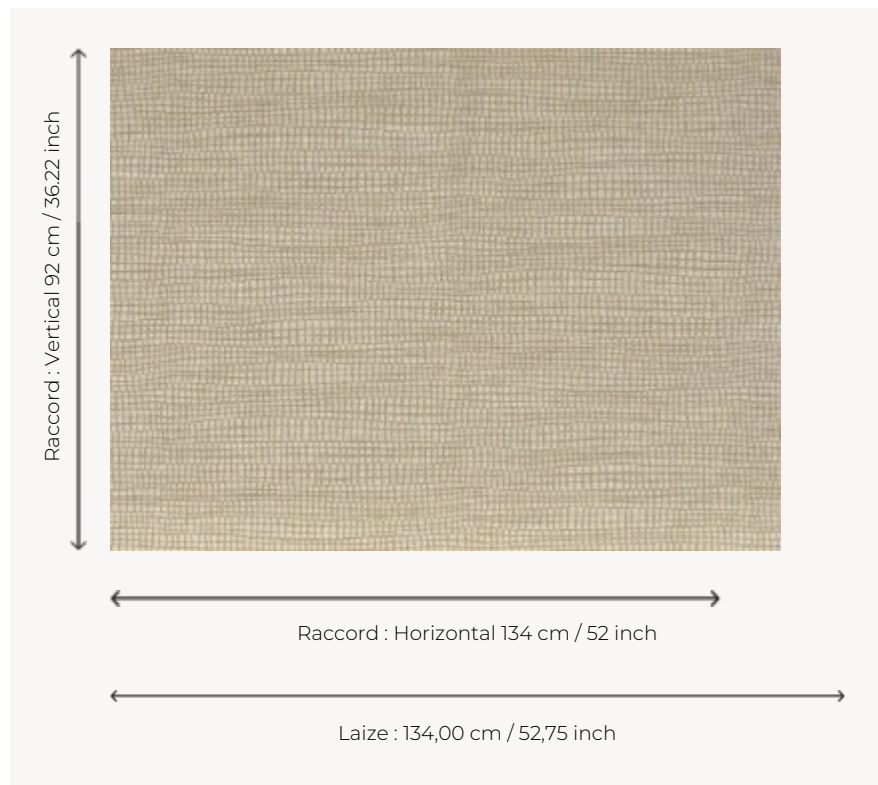

FP032003 NIAMH

Drawing inspired by the arts of basketry hand screen printed on a pearlescent textile laminated on non-woven backing (AZIZ FP033 fabric).

FP032003 - Sable

Pierre Frey

TYPE	Wide width printed wallpapers - Straws and similar materials
SALES UNIT	Available per meter/yard
BACKING	NON WOVEN
COMPOSITION	38 % Polyester - 33 % Viscose - 28 % Polyamide - 1 % Cotton
WIDTH	134 cm / 52,75 inch
REPEAT	H: 134 cm - 52,00 inch V: 92 cm - 36,22 inch Straight repeat
WEIGHT	320 gr / m ²
CARE	
TRIMMING	Trimmed
HANGING/REMOVING	Paste the wall Wet removable
CERTIFICATIONS	ASTM E84 Class A
NOTES	Hand screen printed
INFORMATION	Panel effect Inherent irregularities from the natural fiber
BOOK	F9979PPFREY43

3 Colors

FP032001
Nacre

FP032002
Grege

FP032003
Sable