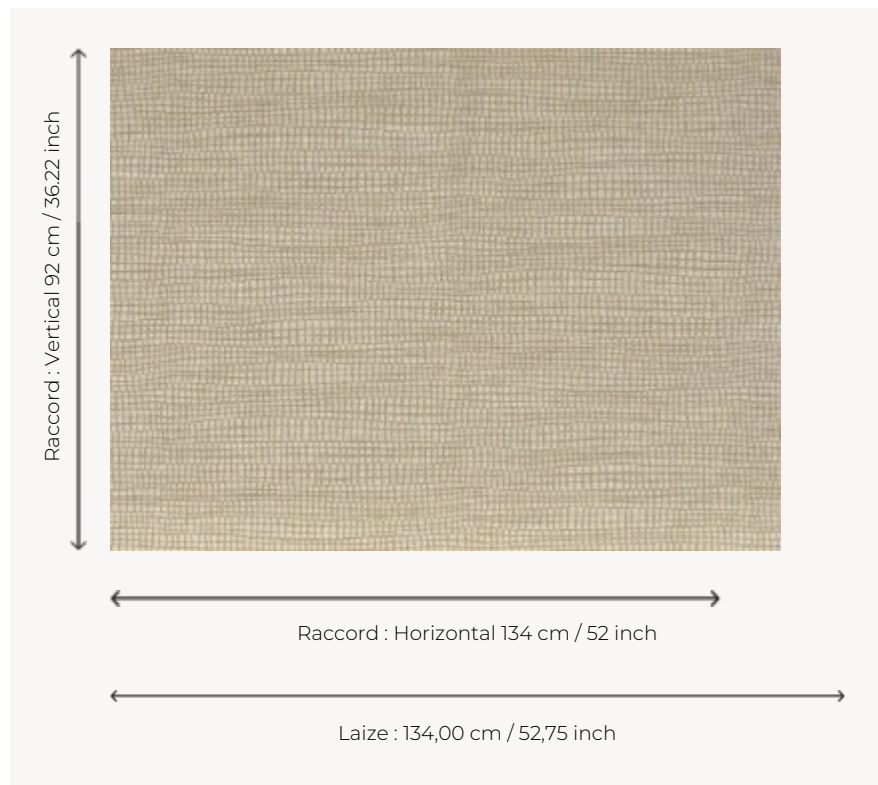

FP032003 NIAMH

Drawing inspired by the arts of basketry hand screen printed on a pearlescent textile laminated on non-woven backing (AZIZ FP033 fabric).

FP032003 - Mh sable

Pierre Frey

TYPE	Wide width printed wallpapers - Straws and similar materials
SALES UNIT	Available per meter/yard
BACKING	NON WOVEN
COMPOSITION	38 % Polyester - 33 % Viscose - 28 % Polyamide - 1 % Cotton
WIDTH	134 cm / 52,75 inch
REPEAT	H: 134 cm - 52,00 inch V: 92 cm - 36,22 inch Straight repeat
WEIGHT	320 gr / m ²
CARE	
TRIMMING	Trimmed
HANGING/REMOVING	Paste the wall Wet removable
CERTIFICATIONS	ASTM E84 Class A
NOTES	Hand screen printed
INFORMATION	Panel effect Inherent irregularities from the natural fiber
BOOK	F9979PPFREY43

3 Colors

FP032001
Mh nacre

FP032002
Mh grege

FP032003
Mh sable