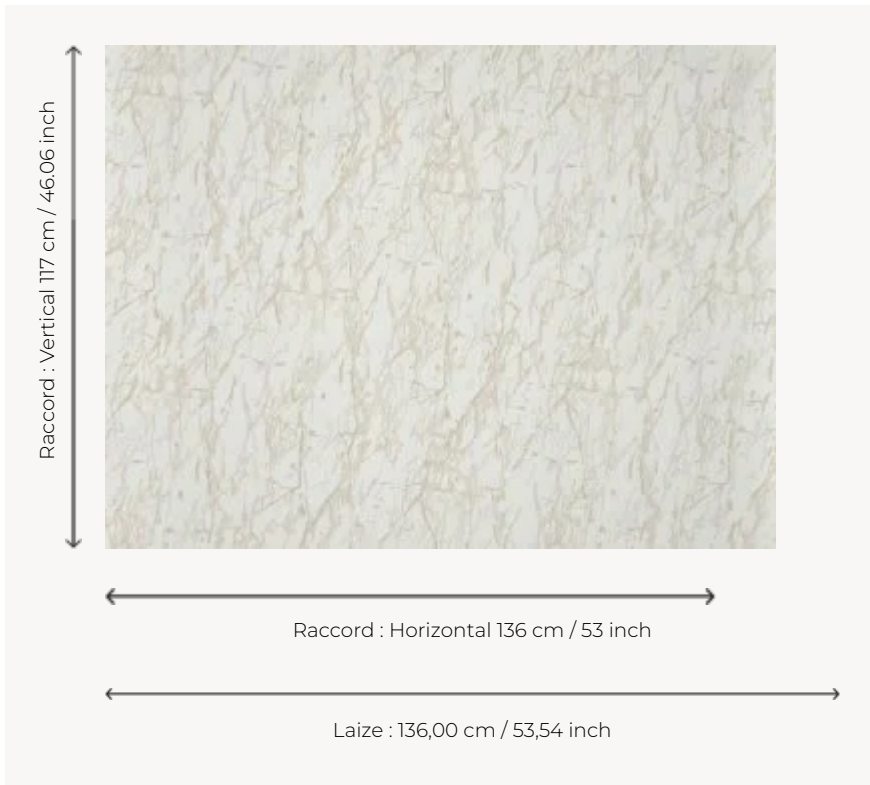

FP034001 YELENA

FP034001 - Neige

Pierre Frey

TYPE	Wide width printed wallpapers
SALES UNIT	Available per meter/yard
BACKING	NON WOVEN
COMPOSITION	-
WIDTH	136 cm / 53,54 inch
REPEAT	H: 136 cm - 53,00 inch V: 117 cm - 46,06 inch Straight repeat
WEIGHT	147 gr / m ²
CARE	
TRIMMING	Trimmed
HANGING/REMOVING	Paste the wall Wet removable
CERTIFICATIONS	EUROCLASS B-s1,d0 ASTM E84 Class A
NOTES	Hand screen printed
BOOK	F9979PPFREY43

3 Colors

FP034001
Neige

FP034002
Brume

FP034003
Miel