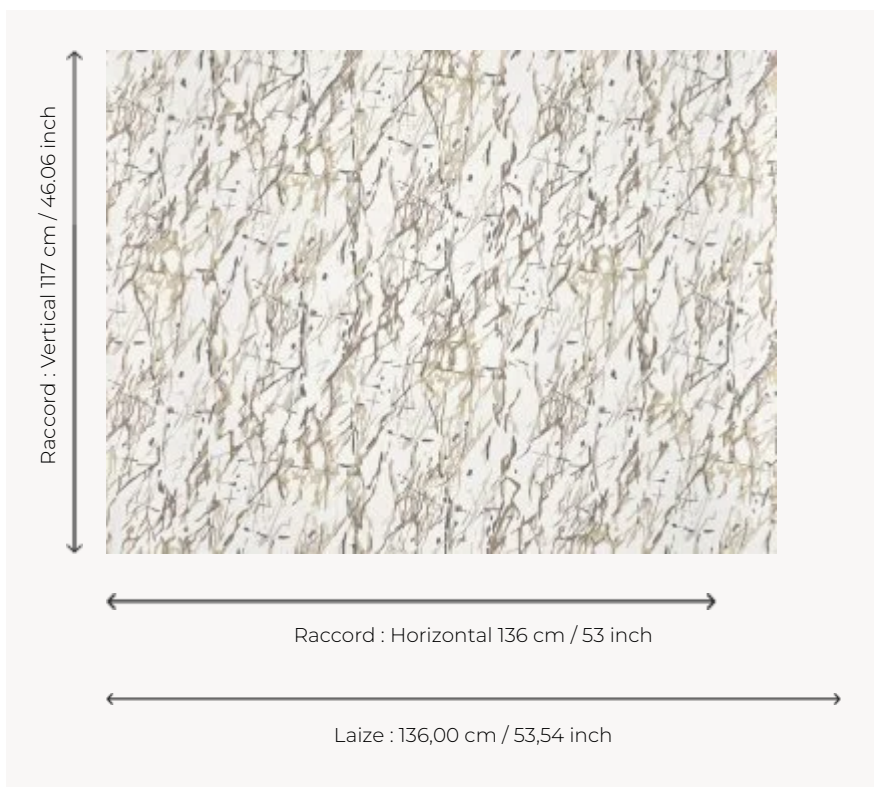

FP034002 YELENA

FP034002 - Brume

Pierre Frey

TYPE	Wide width printed wallpapers
SALES UNIT	Available per meter/yard
BACKING	NON WOVEN
COMPOSITION	-
WIDTH	136 cm / 53,54 inch
REPEAT	H: 136 cm - 53,00 inch V: 117 cm - 46,06 inch Straight repeat
WEIGHT	147 gr / m ²
CARE	
TRIMMING	Trimmed
HANGING/REMOVING	Paste the wall Wet removable
CERTIFICATIONS	EUROCLASS B-s1,d0 ASTM E84 Class A
NOTES	Hand screen printed
BOOK	F9979PPFREY43

3 Colors

FP034001
Neige

FP034002
Brume

FP034003
Miel