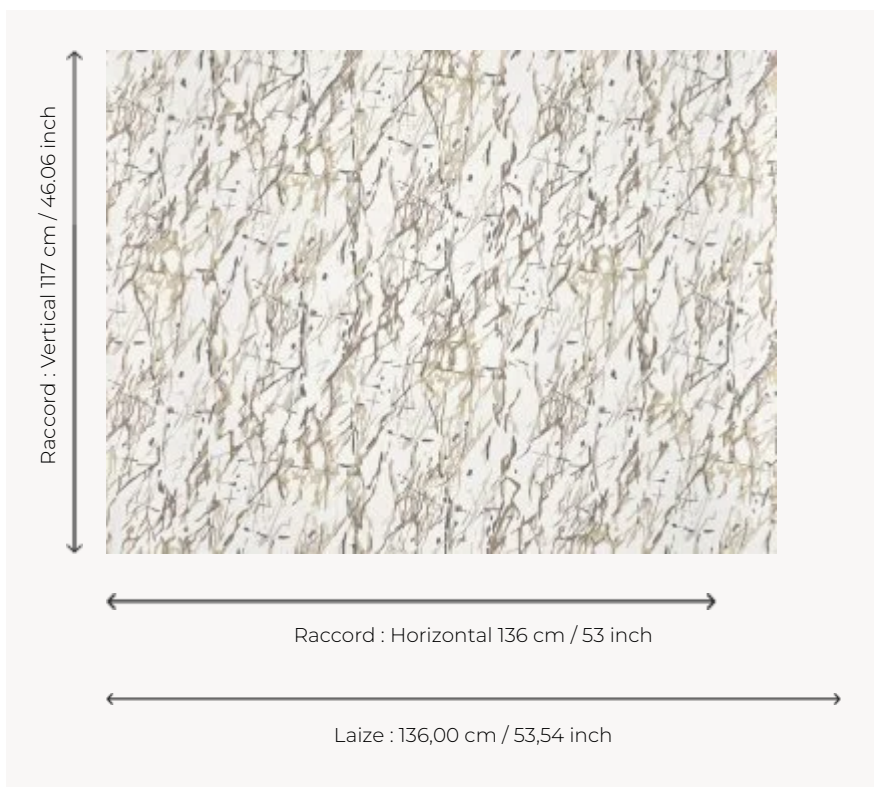

# FP034002 YELENA

FP034002 - Brume

## Pierre Frey

<b>TYPE</b>	Wide width printed wallpapers
<b>SALES UNIT</b>	Available per meter/yard
<b>BACKING</b>	NON WOVEN
<b>COMPOSITION</b>	-
<b>WIDTH</b>	136 cm / 53,54 inch
<b>REPEAT</b>	H: 136 cm - 53,00 inch V: 117 cm - 46,06 inch Straight repeat
<b>WEIGHT</b>	147 gr / m <sup>2</sup>
<b>CARE</b>	
<b>TRIMMING</b>	Trimmed
<b>HANGING/REMOVING</b>	Paste the wall Wet removable
<b>CERTIFICATIONS</b>	EUROCLASS B-s1,d0 ASTM E84 Class A
<b>NOTES</b>	Hand screen printed
<b>BOOK</b>	F9979PPFREY43