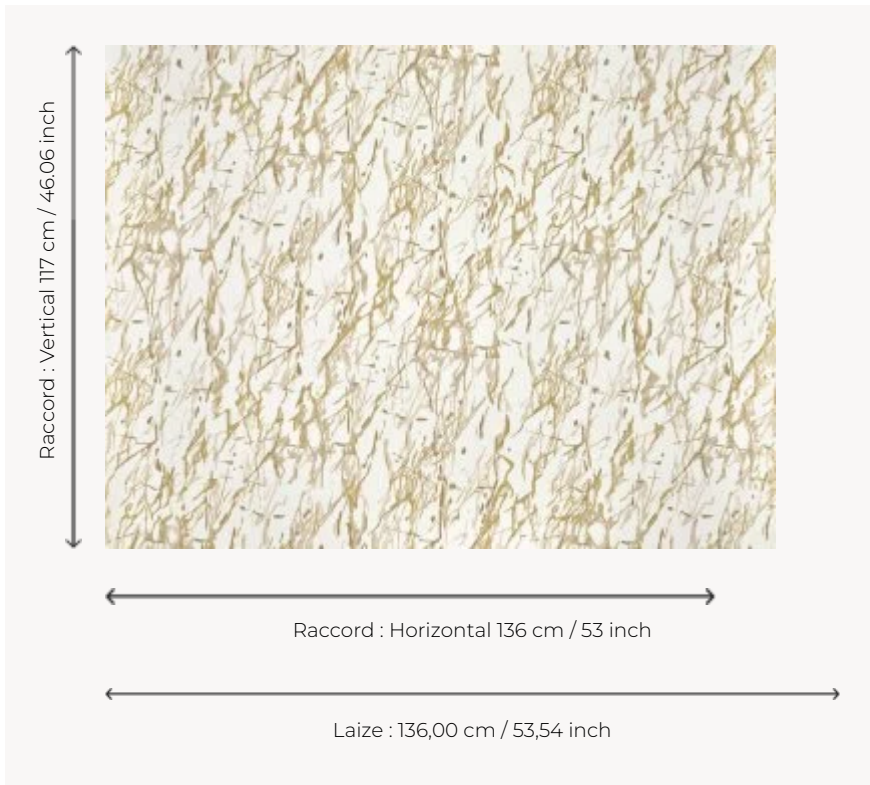

# FP034003 YELENA

FP034003 - Miel

## Pierre Frey

<b>TYPE</b>	Wide width printed wallpapers
<b>SALES UNIT</b>	Available per meter/yard
<b>BACKING</b>	NON WOVEN
<b>COMPOSITION</b>	-
<b>WIDTH</b>	136 cm / 53,54 inch
<b>REPEAT</b>	H: 136 cm - 53,00 inch V: 117 cm - 46,06 inch Straight repeat
<b>WEIGHT</b>	147 gr / m <sup>2</sup>
<b>CARE</b>	
<b>TRIMMING</b>	Trimmed
<b>HANGING/REMOVING</b>	Paste the wall Wet removable
<b>CERTIFICATIONS</b>	EUROCLASS B-s1,d0 ASTM E84 Class A
<b>NOTES</b>	Hand screen printed
<b>BOOK</b>	F9979PPFREY43

## 3 Colors

FP034001  
Neige

FP034002  
Brume

FP034003  
Miel