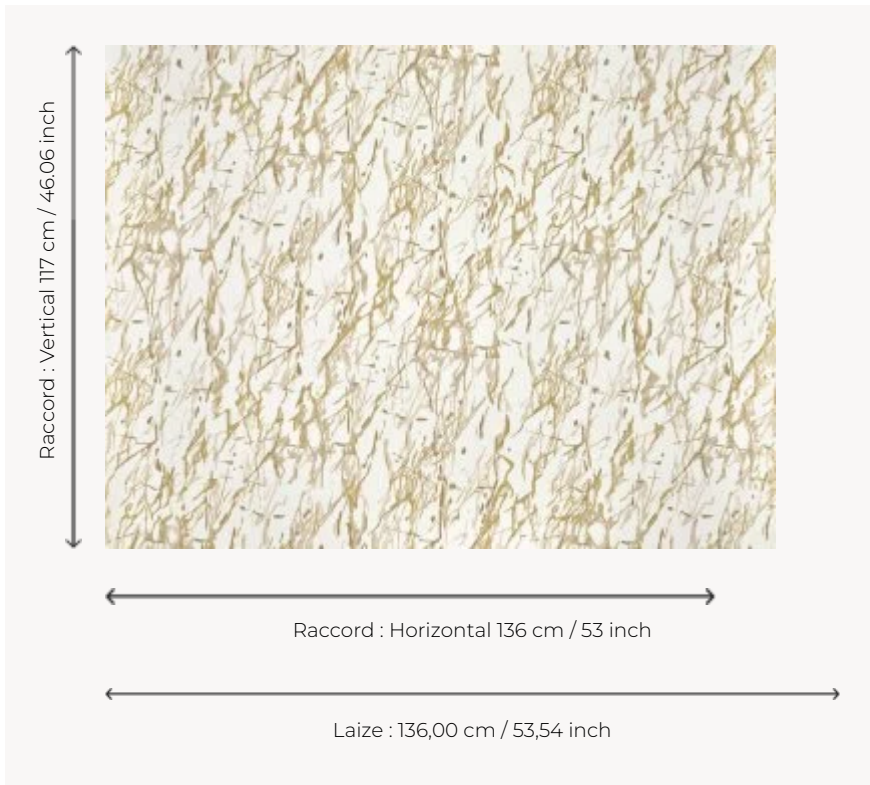

FP034003 YELENA

FP034003 - Miel

Pierre Frey

TYPE	Wide width printed wallpapers
SALES UNIT	Available per meter/yard
BACKING	NON WOVEN
COMPOSITION	-
WIDTH	136 cm / 53,54 inch
REPEAT	H: 136 cm - 53,00 inch V: 117 cm - 46,06 inch Straight repeat
WEIGHT	147 gr / m ²
CARE	
TRIMMING	Trimmed
HANGING/REMOVING	Paste the wall Wet removable
CERTIFICATIONS	EUROCLASS B-s1,d0 ASTM E84 Class A
NOTES	Hand screen printed
BOOK	F9979PPFREY43

3 Colors

FP034001
Neige

FP034002
Brume

FP034003
Miel