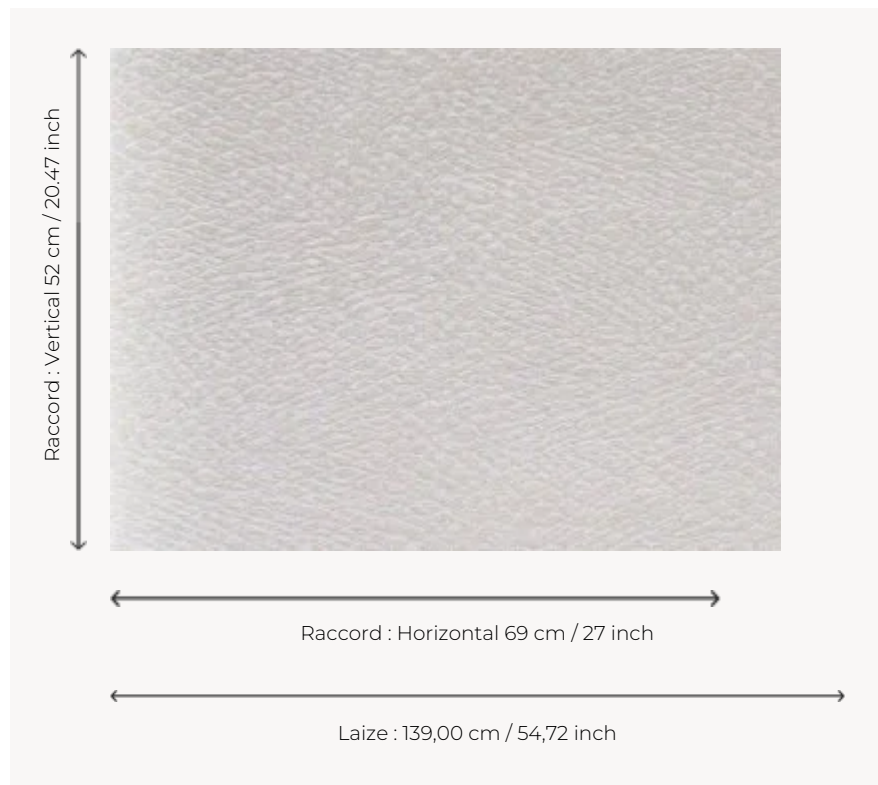

FP038001 ESI

Textile wallpaper laminated on non-woven backing, with a two-tone organic pattern inspired by foliage.

FP038001 - Nacre

Pierre Frey

| | |
|-------------------------|---|
| TYPE | Paperbacked fabrics |
| SALES UNIT | Available per meter/yard |
| BACKING | NON WOVEN |
| COMPOSITION | 100 % Polyester |
| WIDTH | 139 cm / 54,72 inch |
| REPEAT | H: 69 cm - 27,00 inch V: 52 cm - 20,47 inch Straight repeat |
| WEIGHT | 565 gr / m ² |
| CARE |  |
| TRIMMING | Trimmed |
| HANGING/REMOVING | Paste the wall Wet removable |
| CERTIFICATIONS | ASTM E84 Class A |
| BOOK | F9979PPFREY43 |

1 Colors

FP038001
Nacre