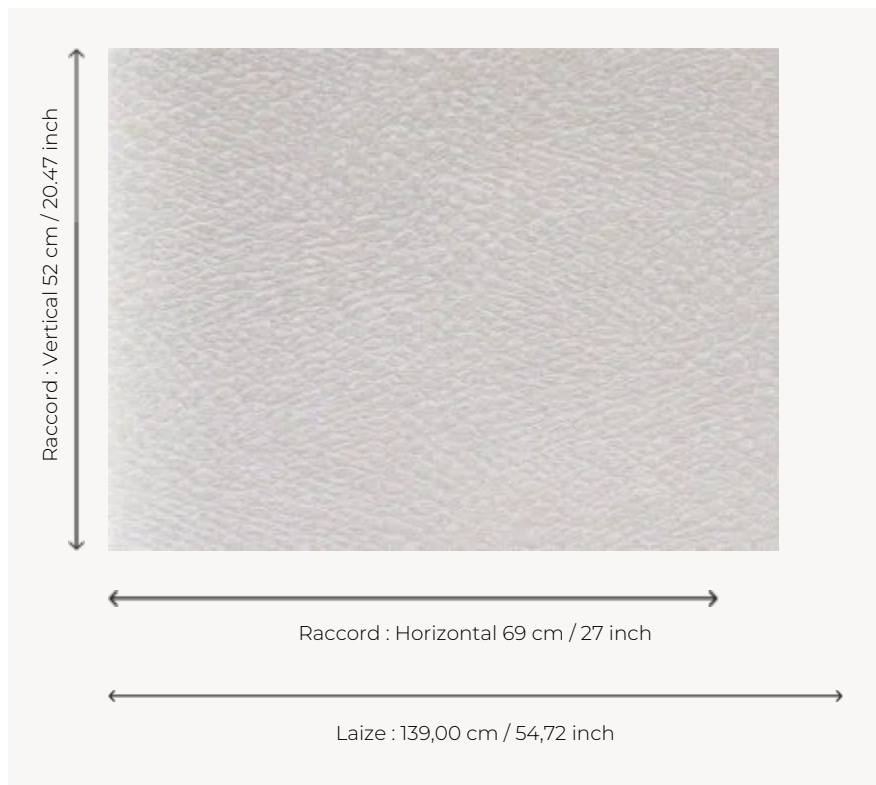

FP038001 ESI

Textile wallpaper laminated on non-woven backing, with a two-tone organic pattern inspired by foliage.

FP038001 - Nacre

Pierre Frey

TYPE	Paperbacked fabrics
SALES UNIT	Available per meter/yard
BACKING	NON WOVEN
COMPOSITION	100 % Polyester
WIDTH	139 cm / 54,72 inch
REPEAT	H: 69 cm - 27,00 inch V: 52 cm - 20,47 inch Straight repeat
WEIGHT	565 gr / m ²
CARE	
TRIMMING	Trimmed
HANGING/REMOVING	Paste the wall Wet removable
CERTIFICATIONS	ASTM E84 Class A
BOOK	F9979PPFREY43

1 Colors

FP038001
Nacre