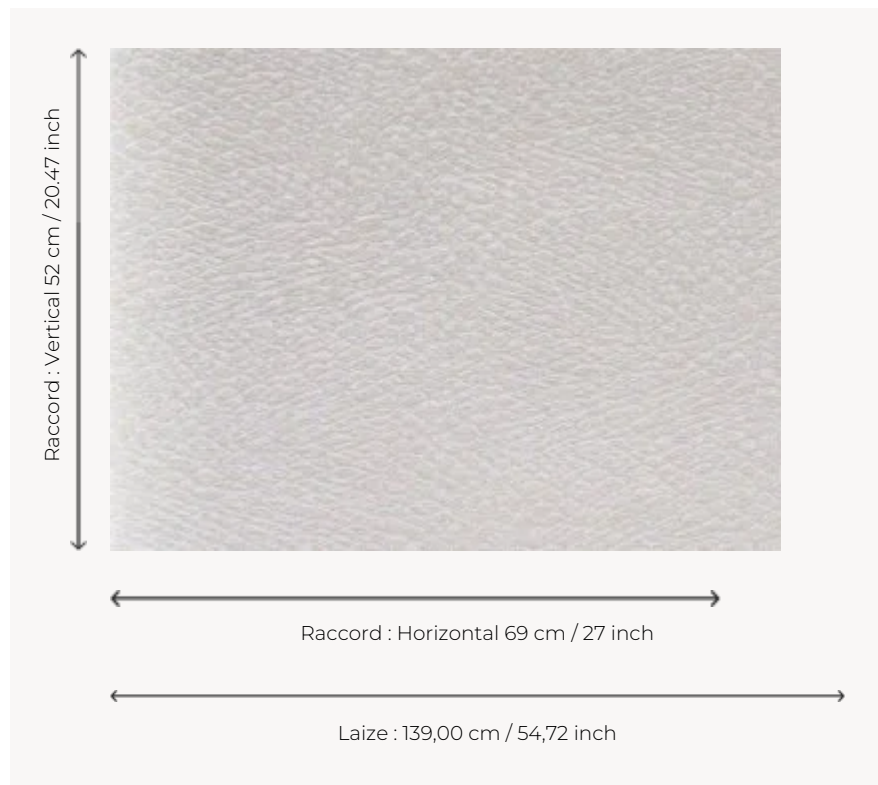

FP038001 ESI

Textile wallpaper laminated on non-woven backing, with a two-tone organic pattern inspired by foliage.

FP038001 - Nacre

Pierre Frey

TYPE	Paperbacked fabrics
SALES UNIT	Available per meter/yard
BACKING	NON WOVEN
COMPOSITION	100 % Polyester
WIDTH	139 cm / 54,72 inch
REPEAT	H: 69 cm - 27,00 inch V: 52 cm - 20,47 inch Straight repeat
WEIGHT	565 gr / m ²
CARE	
TRIMMING	Trimmed
HANGING/REMOVING	Paste the wall Wet removable
CERTIFICATIONS	ASTM E84 Class A
BOOK	F9979PPFREY43

1 Colors

FP038001
Nacre