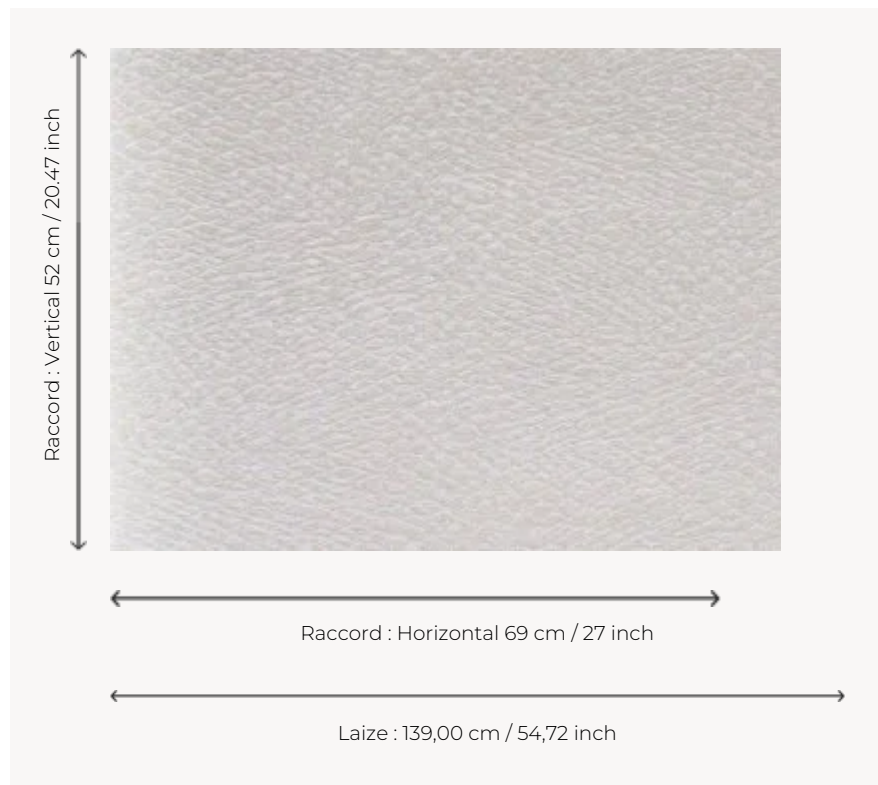

# FP038001 ESI

Textile wallpaper laminated on non-woven backing, with a two-tone organic pattern inspired by foliage.

## Pierre Frey

<b>TYPE</b>	Paperbacked fabrics
<b>SALES UNIT</b>	Available per meter/yard
<b>BACKING</b>	NON WOVEN
<b>COMPOSITION</b>	100 % Polyester
<b>WIDTH</b>	139 cm / 54,72 inch
<b>REPEAT</b>	H: 69 cm - 27,00 inch V: 52 cm - 20,47 inch Straight repeat
<b>WEIGHT</b>	565 gr / m <sup>2</sup>
<b>CARE</b>	
<b>TRIMMING</b>	Trimmed
<b>HANGING/REMOVING</b>	Paste the wall Wet removable
<b>CERTIFICATIONS</b>	ASTM E84 Class A
<b>BOOK</b>	F9979PPFREY43