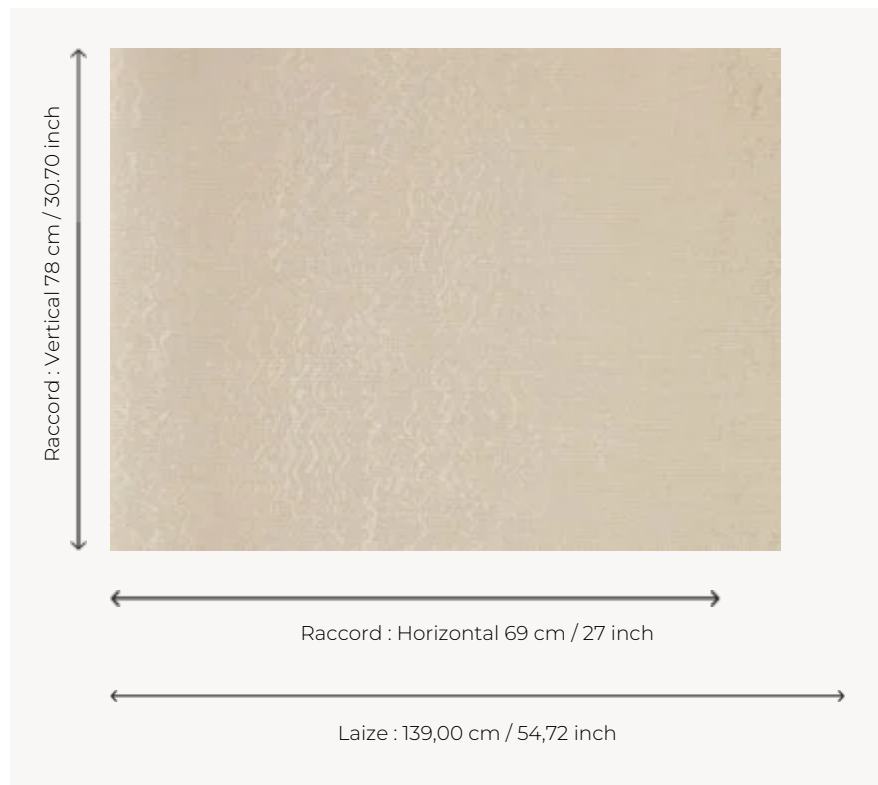

FP039001 DANAE

The pearly, powdery reflections of this wallpaper, a textile laminated on a non-woven backing, evoke shells and water with elegance and delicacy.

FP039001 - Nacre

Pierre Frey

TYPE	Paperbacked fabrics
SALES UNIT	Available per meter/yard
BACKING	NON WOVEN
COMPOSITION	100 % Polyester
WIDTH	139 cm / 54,72 inch
REPEAT	H: 69 cm - 27,00 inch V: 78 cm - 30,70 inch Straight repeat
WEIGHT	333 gr / m ²
CARE	
TRIMMING	Trimmed
HANGING/REMOVING	Paste the wall Wet removable
CERTIFICATIONS	ASTM E84 Class A
BOOK	F9979PPFREY43

1 Colors

FP039001
Nacre