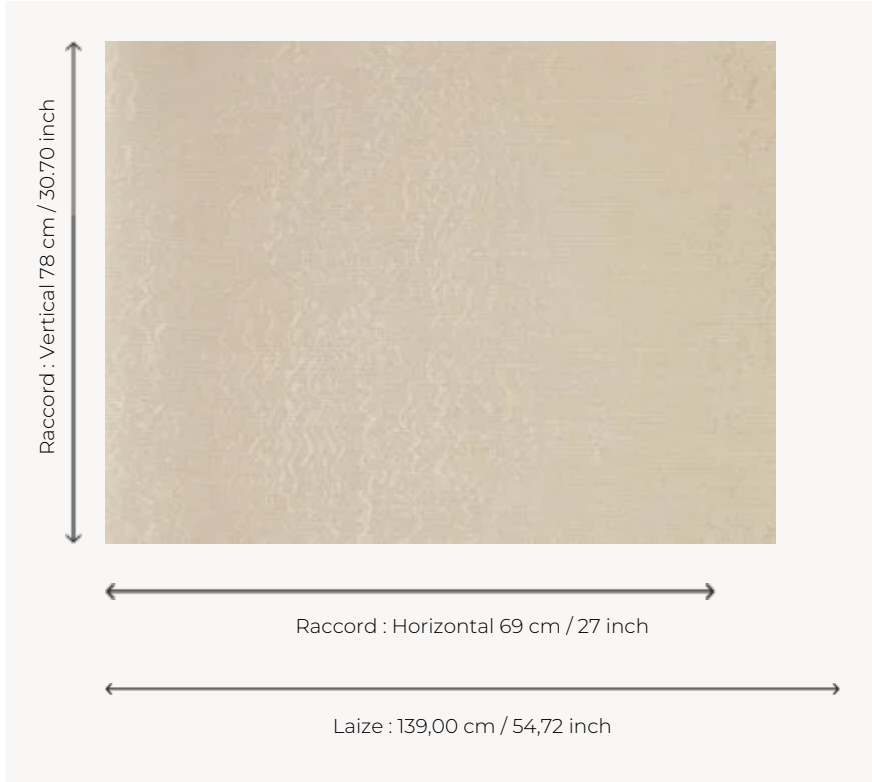

FP039001 DANAE

The pearly, powdery reflections of this wallpaper, a textile laminated on a non-woven backing, evoke shells and water with elegance and delicacy.

FP039001 - Nacre

Pierre Frey

TYPE	Paperbacked fabrics
SALES UNIT	Available per meter/yard
BACKING	NON WOVEN
COMPOSITION	100 % Polyester
WIDTH	139 cm / 54,72 inch
REPEAT	H: 69 cm - 27,00 inch V: 78 cm - 30,70 inch Straight repeat
WEIGHT	333 gr / m ²
CARE	
TRIMMING	Trimmed
HANGING/REMOVING	Paste the wall Wet removable
CERTIFICATIONS	ASTM E84 Class A
BOOK	F9979PPFREY43

1 Colors

FP039001
Nacre