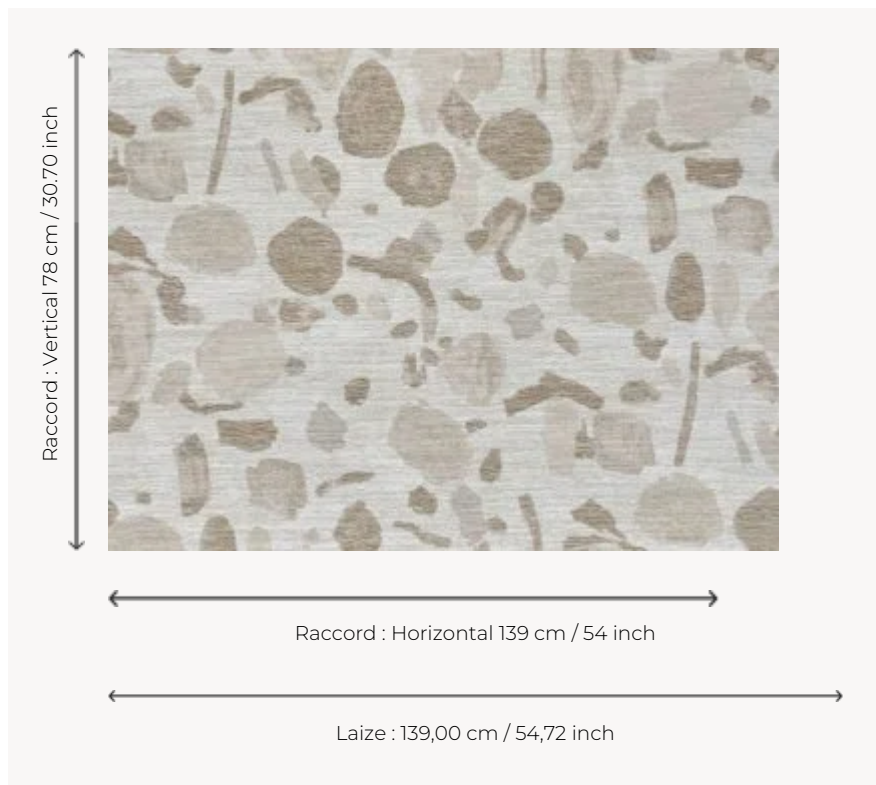

FP040001 TEODOR

A stylised design of rocks and stones echoing terrazzo in mineral and woody colours. The contrasting threads of this wallpaper, laminated on non-woven backing, give rhythm to this composition.

FP040001 - Blanc

Pierre Frey

TYPE	Paperbacked fabrics
SALES UNIT	Available per meter/yard
BACKING	NON WOVEN
COMPOSITION	50 % Polyester - 30 % Cotton - 20 % Viscose
WIDTH	139 cm / 54,72 inch
REPEAT	H: 139 cm - 54,00 inch V: 78 cm - 30,70 inch Straight repeat
WEIGHT	535 gr / m ²
CARE	
TRIMMING	Trimmed
HANGING/REMOVING	Paste the wall Wet removable
CERTIFICATIONS	ASTM E84 Class A
INFORMATION	Panel effect
BOOK	F9979PPFREY43

2 Colors

FP040001
Blanc

FP040002
Sable