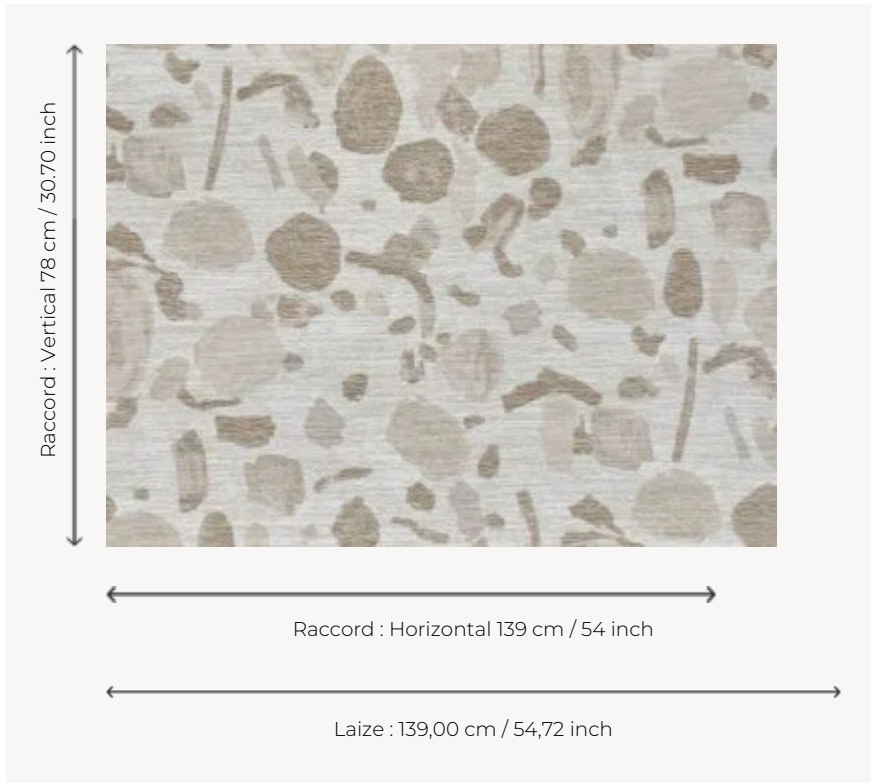

FP040001 TEODOR

A stylised design of rocks and stones echoing terrazzo in mineral and woody colours. The contrasting threads of this wallpaper, laminated on non-woven backing, give rhythm to this composition.

FP040001 - Blanc

Pierre Frey

TYPE	Paperbacked fabrics
SALES UNIT	Available per meter/yard
BACKING	NON WOVEN
COMPOSITION	50 % Polyester - 30 % Cotton - 20 % Viscose
WIDTH	139 cm / 54,72 inch
REPEAT	H: 139 cm - 54,00 inch V: 78 cm - 30,70 inch Straight repeat
WEIGHT	535 gr / m ²
CARE	
TRIMMING	Trimmed
HANGING/REMOVING	Paste the wall Wet removable
CERTIFICATIONS	ASTM E84 Class A
INFORMATION	Panel effect
BOOK	F9979PPFREY43

2 Colors

FP040001
Blanc

FP040002
Sable