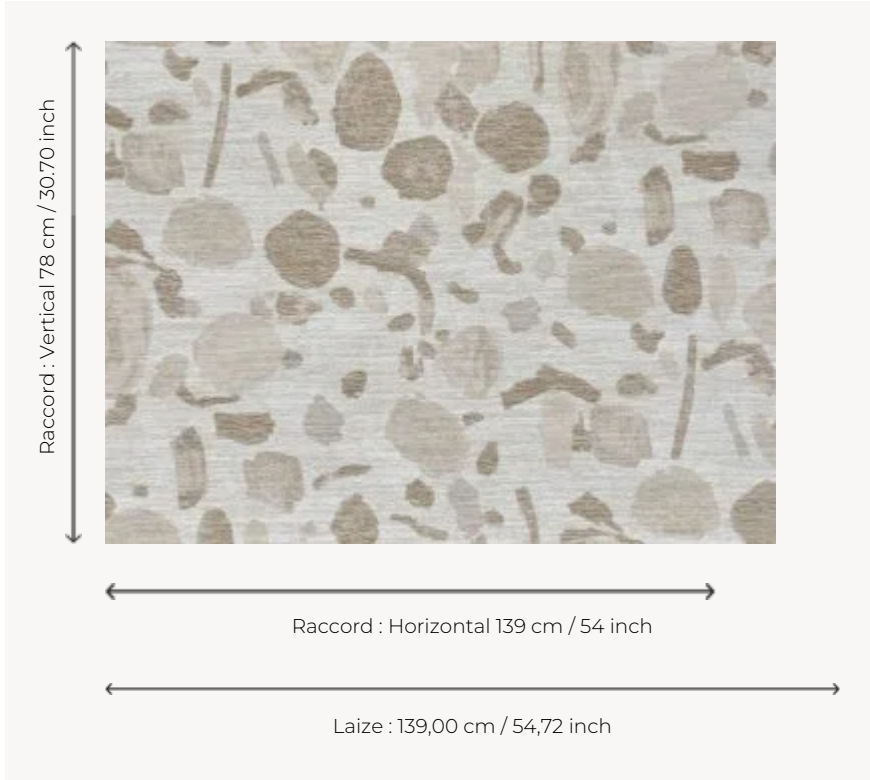

FP040001 TEODOR

A stylised design of rocks and stones echoing terrazzo in mineral and woody colours. The contrasting threads of this wallpaper, laminated on non-woven backing, give rhythm to this composition.

FP040001 - Blanc

Pierre Frey

TYPE	Paperbacked fabrics
SALES UNIT	Available per meter/yard
BACKING	NON WOVEN
COMPOSITION	50 % Polyester - 30 % Cotton - 20 % Viscose
WIDTH	139 cm / 54,72 inch
REPEAT	H: 139 cm - 54,00 inch V: 78 cm - 30,70 inch Straight repeat
WEIGHT	535 gr / m ²
CARE	
TRIMMING	Trimmed
HANGING/REMOVING	Paste the wall Wet removable
CERTIFICATIONS	ASTM E84 Class A
INFORMATION	Panel effect
BOOK	F9979PPFREY43

2 Colors

FP040001
Blanc

FP040002
Sable