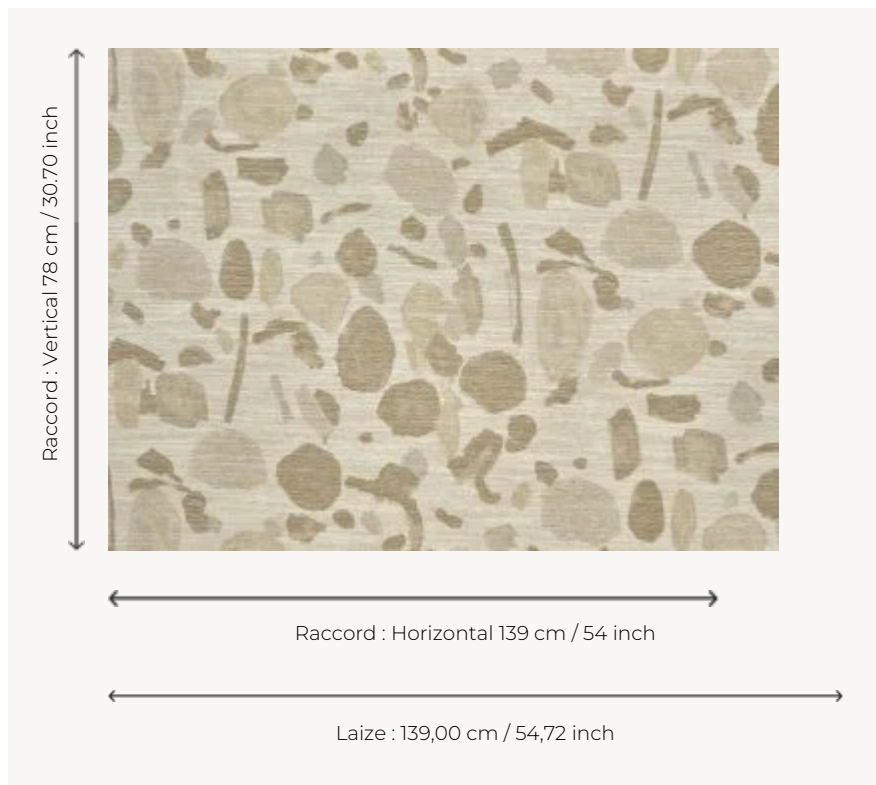

## FP040002 TEODOR

A stylised design of rocks and stones echoing terrazzo in mineral and woody colours. The contrasting threads of this wallpaper, laminated on non-woven backing, give rhythm to this composition.

### FP040002 - Sable

### Pierre Frey

<b>TYPE</b>	Paperbacked fabrics
<b>SALES UNIT</b>	Available per meter/yard
<b>BACKING</b>	NON WOVEN
<b>COMPOSITION</b>	50 % Polyester - 30 % Cotton - 20 % Viscose
<b>WIDTH</b>	139 cm / 54,72 inch
<b>REPEAT</b>	H: 139 cm - 54,00 inch V: 78 cm - 30,70 inch Straight repeat
<b>WEIGHT</b>	535 gr / m <sup>2</sup>
<b>CARE</b>	
<b>TRIMMING</b>	Trimmed
<b>HANGING/REMOVING</b>	Paste the wall Wet removable
<b>CERTIFICATIONS</b>	ASTM E84 Class A
<b>INFORMATION</b>	Panel effect
<b>BOOK</b>	F9979PPFREY43

## 2 Colors

FP040001  
Blanc

FP040002  
Sable