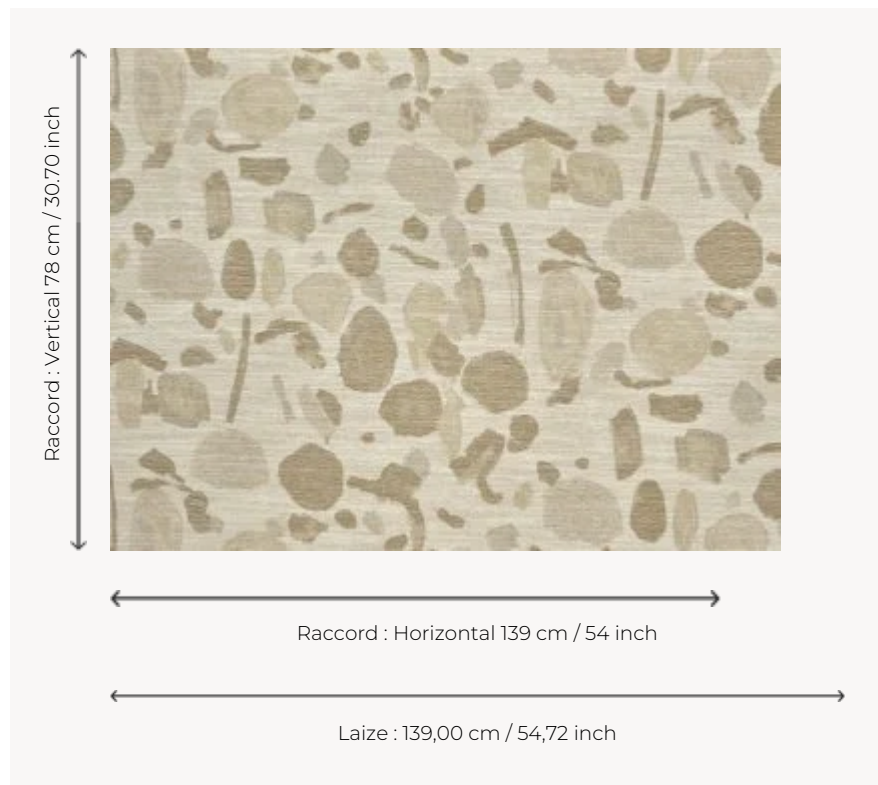

FP040002 TEODOR

A stylised design of rocks and stones echoing terrazzo in mineral and woody colours. The contrasting threads of this wallpaper, laminated on non-woven backing, give rhythm to this composition.

FP040002 - Sable

Pierre Frey

TYPE	Paperbacked fabrics
SALES UNIT	Available per meter/yard
BACKING	NON WOVEN
COMPOSITION	50 % Polyester - 30 % Cotton - 20 % Viscose
WIDTH	139 cm / 54,72 inch
REPEAT	H: 139 cm - 54,00 inch V: 78 cm - 30,70 inch Straight repeat
WEIGHT	535 gr / m ²
CARE	
TRIMMING	Trimmed
HANGING/REMOVING	Paste the wall Wet removable
CERTIFICATIONS	ASTM E84 Class A
INFORMATION	Panel effect
BOOK	F9979PPFREY43

2 Colors

FP040001
Blanc

FP040002
Sable