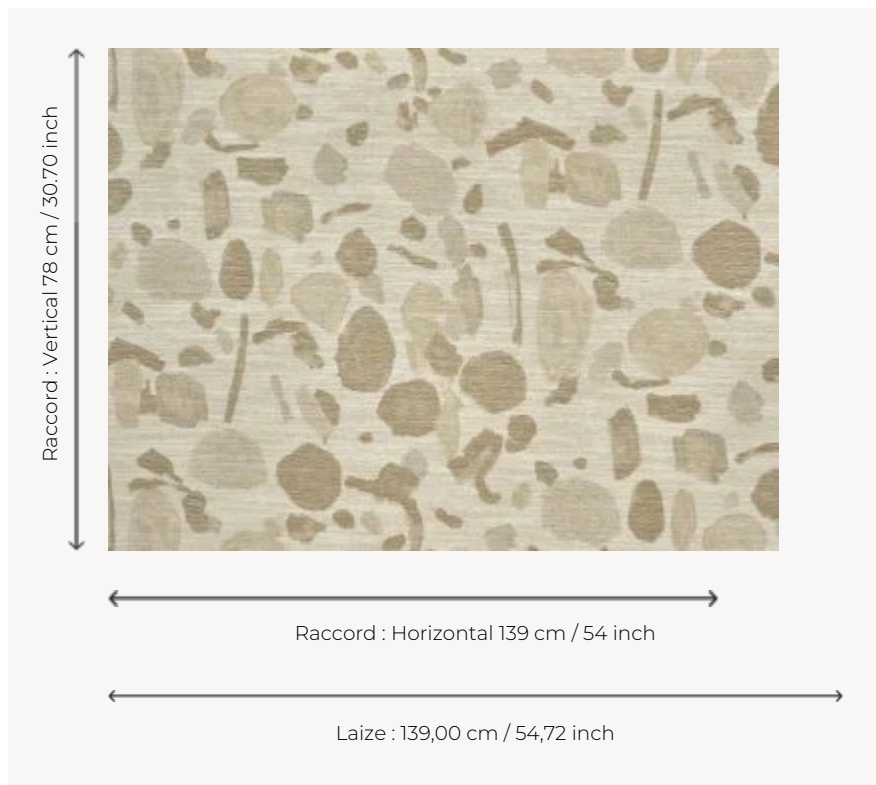

FP040002 TEODOR

A stylised design of rocks and stones echoing terrazzo in mineral and woody colours. The contrasting threads of this wallpaper, laminated on non-woven backing, give rhythm to this composition.

FP040002 - Sable

Pierre Frey

TYPE	Paperbacked fabrics
SALES UNIT	Available per meter/yard
BACKING	NON WOVEN
COMPOSITION	50 % Polyester - 30 % Cotton - 20 % Viscose
WIDTH	139 cm / 54,72 inch
REPEAT	H: 139 cm - 54,00 inch V: 78 cm - 30,70 inch Straight repeat
WEIGHT	535 gr / m ²
CARE	
TRIMMING	Trimmed
HANGING/REMOVING	Paste the wall Wet removable
CERTIFICATIONS	ASTM E84 Class A
INFORMATION	Panel effect
BOOK	F9979PPFREY43

2 Colors

FP040001
Blanc

FP040002
Sable