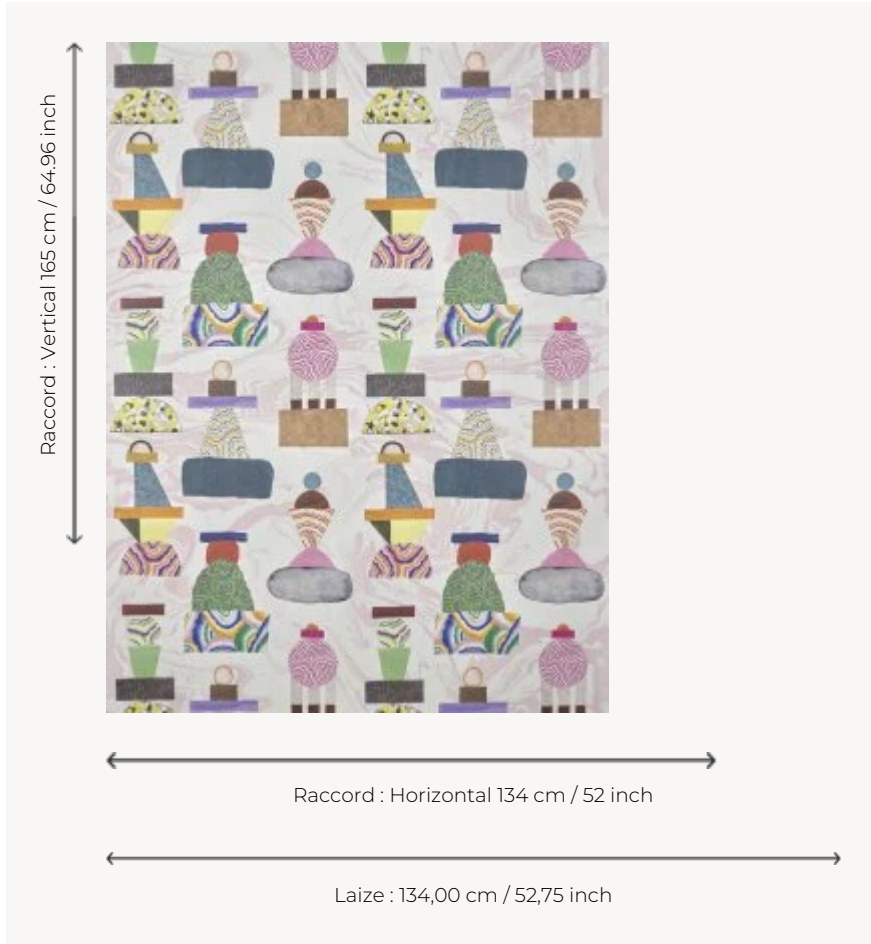

## FP044001 KAWACHI

A nod to Japan's Kawachi garden and its sublime wisteria tunnels, as well as to the spirit of Memphis, this design by Rachel Altabas features totems or flasks arranged on a candy-pink cloud. Interpretation of this design is as individual as the viewer.

### Pierre Frey

<b>TYPE</b>	Wide width printed wallpapers
<b>SALES UNIT</b>	Available per meter/yard
<b>BACKING</b>	NON WOVEN
<b>COMPOSITION</b>	-
<b>WIDTH</b>	134 cm / 52,75 inch
<b>REPEAT</b>	H: 134 cm - 52,00 inch V: 165 cm - 64,96 inch Straight repeat
<b>WEIGHT</b>	185 gr / m <sup>2</sup>
<b>CARE</b>	 
<b>TRIMMING</b>	Pretrimmed
<b>HANGING/REMOVING</b>	Paste the wall Strippable
<b>CERTIFICATIONS</b>	EUROCLASS B-s1,d0 ASTM E84 Class A
<b>INFORMATION</b>	Use the trim & join marks during installation. Double-cut installation.
<b>BOOK</b>	F9979PPFREY44