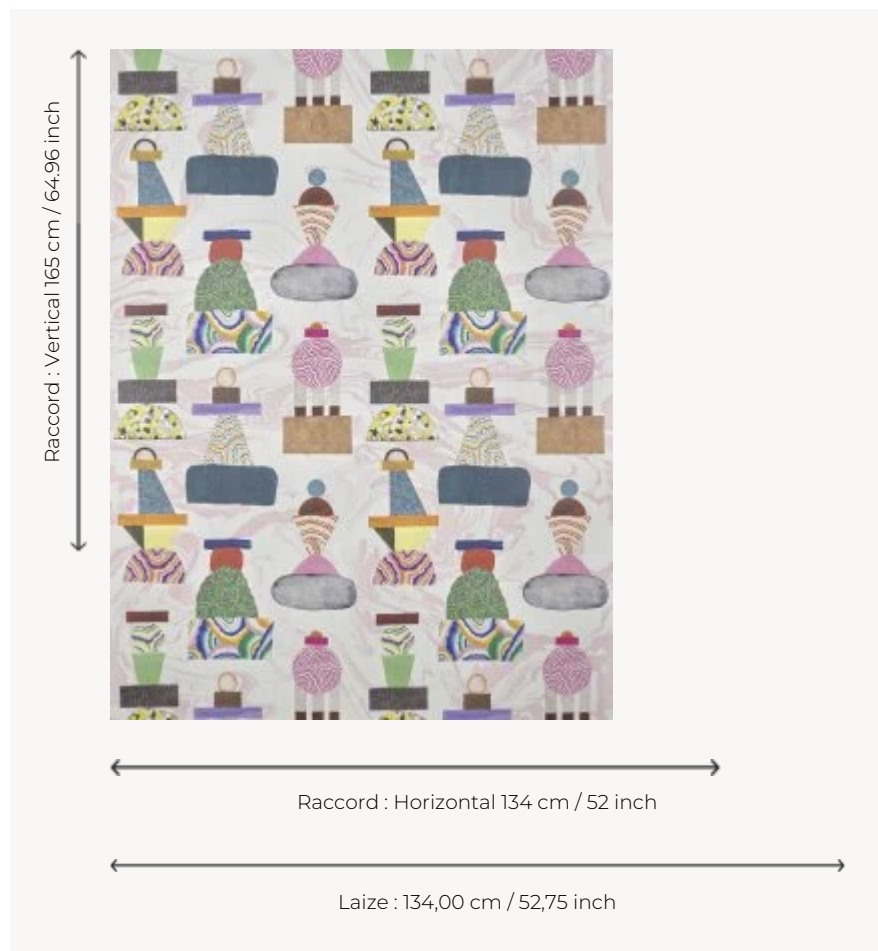

FP044001 KAWACHI

A nod to Japan's Kawachi garden and its sublime wisteria tunnels, as well as to the spirit of Memphis, this design by Rachel Altabas features totems or flasks arranged on a candy-pink cloud. Interpretation of this design is as individual as the viewer.

FP044001 - Cerisier

Pierre Frey

TYPE	Wide width printed wallpapers
SALES UNIT	Available per meter/yard
BACKING	NON WOVEN
COMPOSITION	-
WIDTH	134 cm / 52,75 inch
REPEAT	H: 134 cm - 52,00 inch V: 165 cm - 64,96 inch Straight repeat
WEIGHT	185 gr / m²
CARE	
TRIMMING	Pretrimmed
HANGING/REMOVING	Paste the wall Strippable
CERTIFICATIONS	EUROCLASS B-s1,d0 ASTM E84 Class A
INFORMATION	Use the trim & join marks during installation. Double-cut installation.
BOOK	F9979PPFREY44