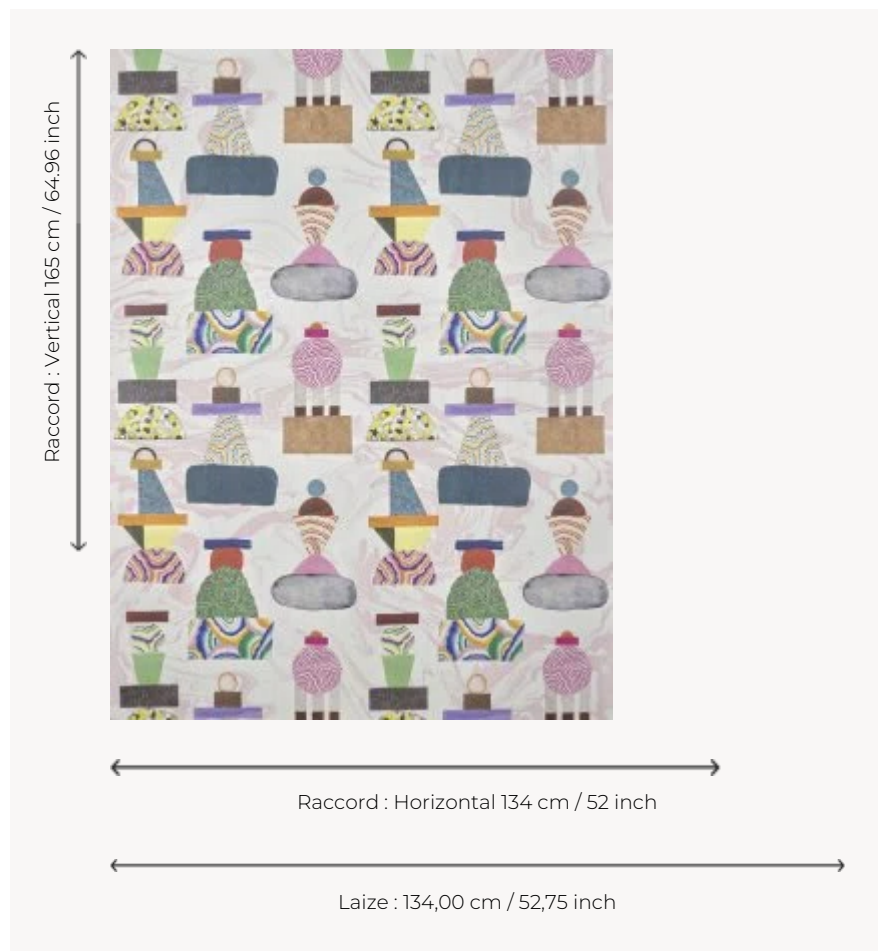

FP044001 KAWACHI

A nod to Japan's Kawachi garden and its sublime wisteria tunnels, as well as to the spirit of Memphis, this design by Rachel Altabas features totems or flasks arranged on a candy-pink cloud. Interpretation of this design is as individual as the viewer.

FP044001 - Cerisier

Pierre Frey

TYPE	Wide width printed wallpapers
SALES UNIT	Available per meter/yard
BACKING	NON WOVEN
COMPOSITION	-
WIDTH	134 cm / 52,75 inch
REPEAT	H: 134 cm - 52,00 inch V: 165 cm - 64,96 inch Straight repeat
WEIGHT	185 gr / m ²
CARE	
TRIMMING	Pretrimmed
HANGING/REMOVING	Paste the wall Strippable
CERTIFICATIONS	EUROCLASS B-s1,d0 ASTM E84 Class A
INFORMATION	Use the trim & join marks during installation. Double-cut installation.
BOOK	F9979PPFREY44