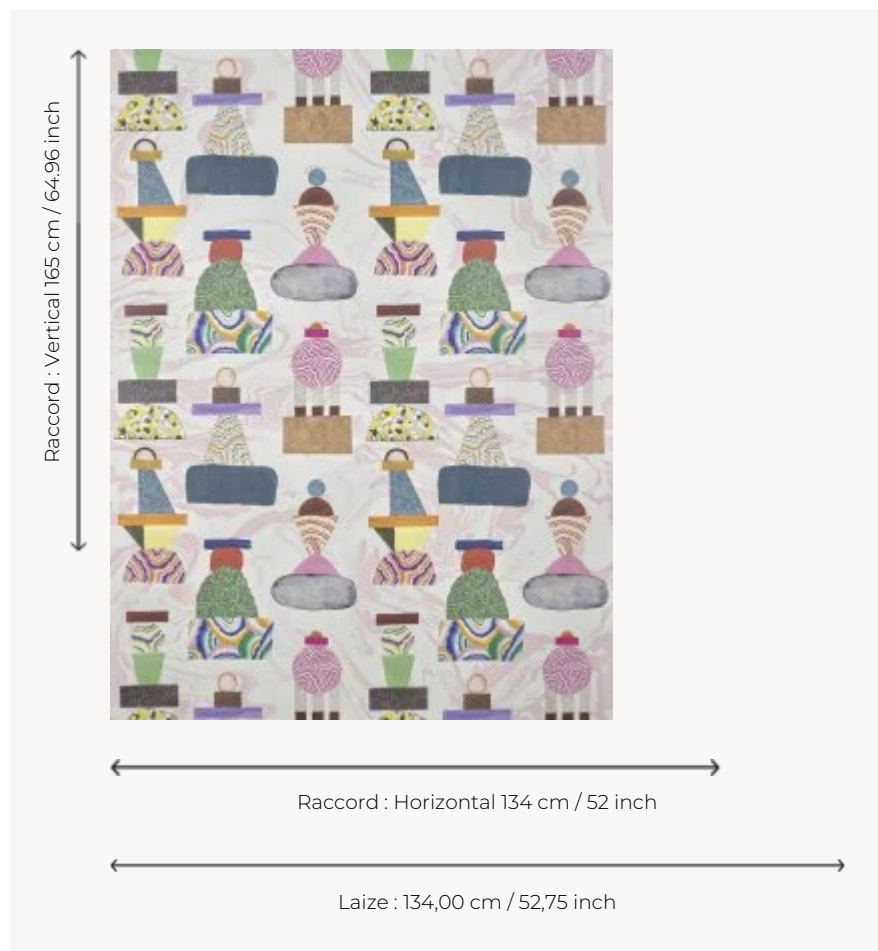

FP044001 KAWACHI

A nod to Japan's Kawachi garden and its sublime wisteria tunnels, as well as to the spirit of Memphis, this design by Rachel Altabas features totems or flasks arranged on a candy-pink cloud. Interpretation of this design is as individual as the viewer.

FP044001 - Cerisier

Pierre Frey

TYPE	Wide width printed wallpapers
SALES UNIT	Available per meter/yard
BACKING	NON WOVEN
COMPOSITION	-
WIDTH	134 cm / 52,75 inch
REPEAT	H: 134 cm - 52,00 inch V: 165 cm - 64,96 inch Straight repeat
WEIGHT	185 gr / m ²
CARE	
TRIMMING	Pretrimmed
HANGING/REMOVING	Paste the wall Strippable
CERTIFICATIONS	EUROCLASS B-s1,d0 ASTM E84 Class A
INFORMATION	Use the trim & join marks during installation. Double-cut installation.
BOOK	F9979PPFREY44