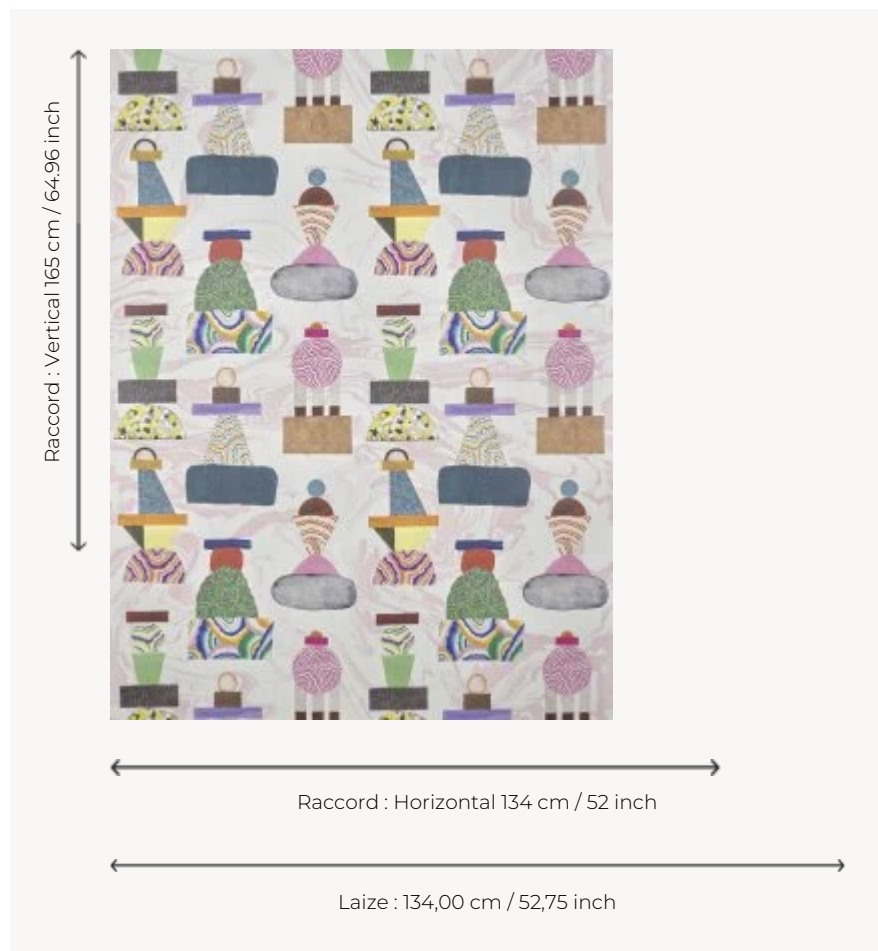

FP044001 KAWACHI

A nod to Japan's Kawachi garden and its sublime wisteria tunnels, as well as to the spirit of Memphis, this design by Rachel Altabas features totems or flasks arranged on a candy-pink cloud. Interpretation of this design is as individual as the viewer.

FP044001 - Cerisier

Pierre Frey

TYPE	Wide width printed wallpapers
SALES UNIT	Available per meter/yard
BACKING	NON WOVEN
COMPOSITION	-
WIDTH	134 cm / 52,75 inch
REPEAT	H: 134 cm - 52,00 inch V: 165 cm - 64,96 inch Straight repeat
WEIGHT	185 gr / m ²
CARE	 
TRIMMING	Pretrimmed
HANGING/REMOVING	Paste the wall Strippable
CERTIFICATIONS	EUROCLASS B-s1,d0 ASTM E84 Class A
INFORMATION	Use the trim & join marks during installation. Double-cut installation.
BOOK	F9979PPFREY44