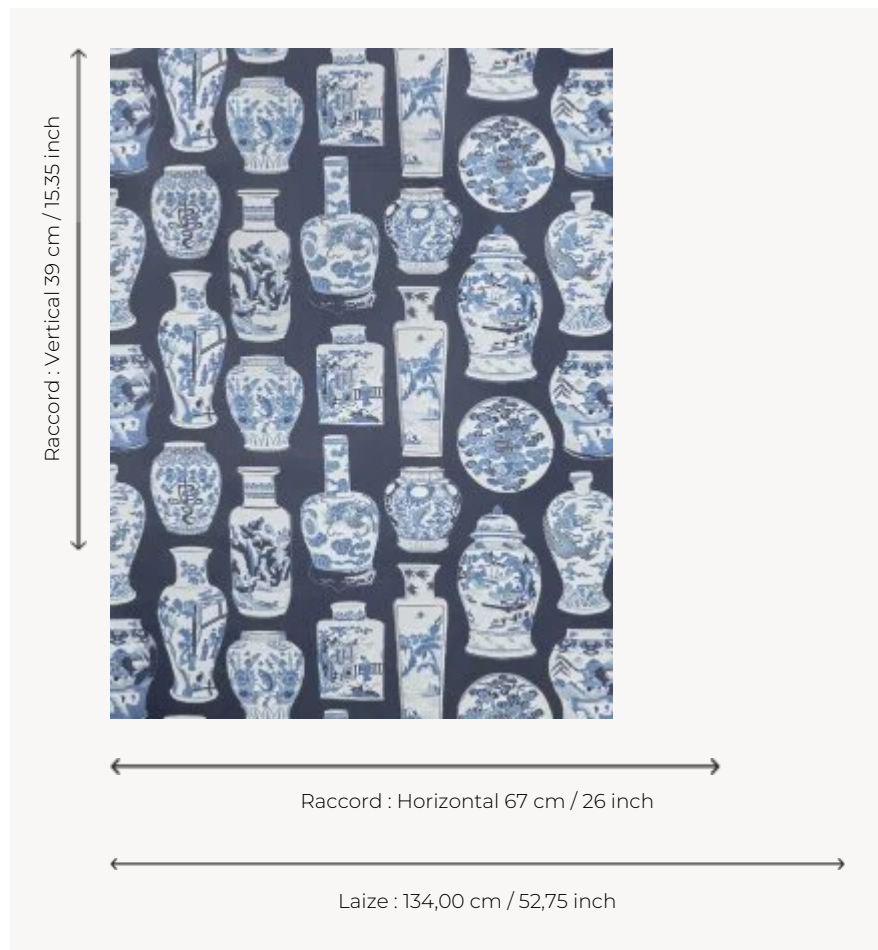

## FP045001 QINGHUA PETIT

Coordinated with the fabric of the same name, QINGHUA is a design representing a collection of cobalt blue and white tea pots and porcelain. It is proposed here in a reduced scale.

### Pierre Frey

<b>TYPE</b>	Wide width printed wallpapers
<b>SALES UNIT</b>	Available per meter/yard
<b>BACKING</b>	NON WOVEN
<b>COMPOSITION</b>	-
<b>WIDTH</b>	134 cm / 52,75 inch
<b>REPEAT</b>	H: 67 cm - 26,00 inch V: 39 cm - 15,35 inch Straight repeat
<b>WEIGHT</b>	165 gr / m <sup>2</sup>
<b>CARE</b>	
<b>TRIMMING</b>	Pretrimmed
<b>HANGING/REMOVING</b>	Paste the wall Strippable
<b>CERTIFICATIONS</b>	EUROCLASS C-s1,d0 ASTM E84 Class A
<b>INFORMATION</b>	Use the trim & join marks during installation. Double-cut installation.
<b>BOOK</b>	F9979PPFREY44