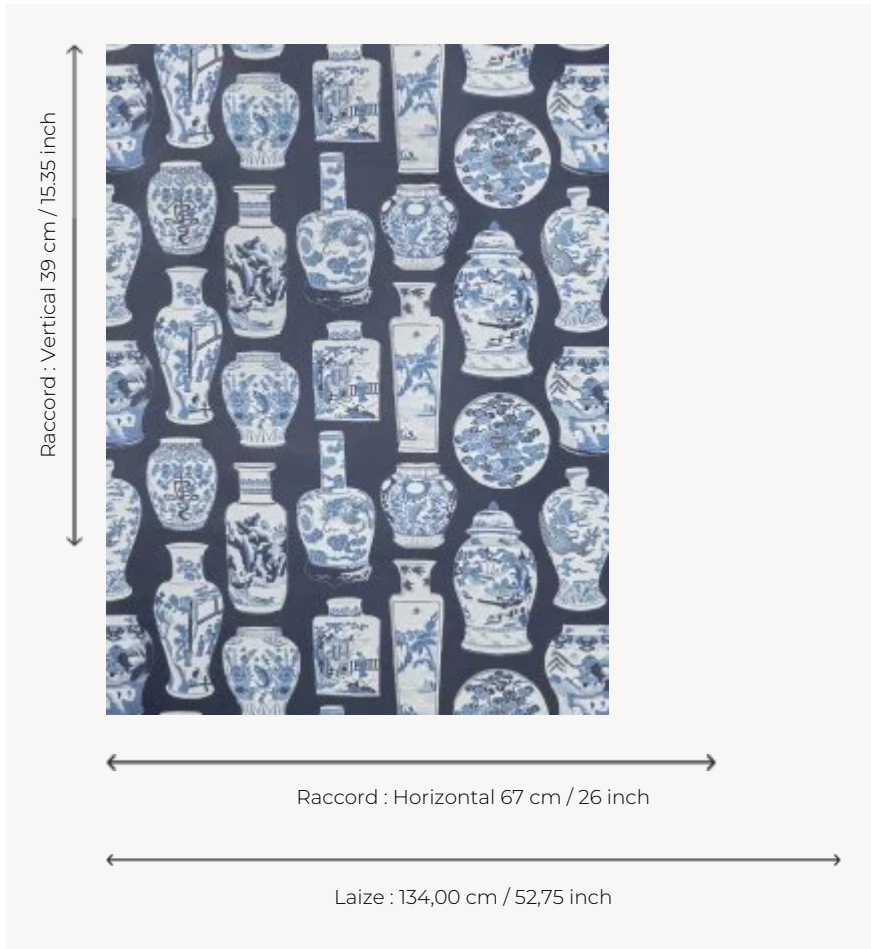

## FP045001 QINGHUA PETIT

Coordinated with the fabric of the same name, QINGHUA is a design representing a collection of cobalt blue and white tea pots and porcelain. It is proposed here in a reduced scale.

### Pierre Frey

<b>TYPE</b>	Wide width printed wallpapers
<b>SALES UNIT</b>	Available per meter/yard
<b>BACKING</b>	NON WOVEN
<b>COMPOSITION</b>	-
<b>WIDTH</b>	134 cm / 52,75 inch
<b>REPEAT</b>	H: 67 cm - 26,00 inch V: 39 cm - 15,35 inch Straight repeat
<b>WEIGHT</b>	165 gr / m <sup>2</sup>
<b>CARE</b>	
<b>TRIMMING</b>	Pretrimmed
<b>HANGING/REMOVING</b>	Paste the wall Strippable
<b>CERTIFICATIONS</b>	EUROCLASS C-s1,d0 ASTM E84 Class A
<b>INFORMATION</b>	Use the trim & join marks during installation. Double-cut installation.
<b>BOOK</b>	F9979PPFREY44