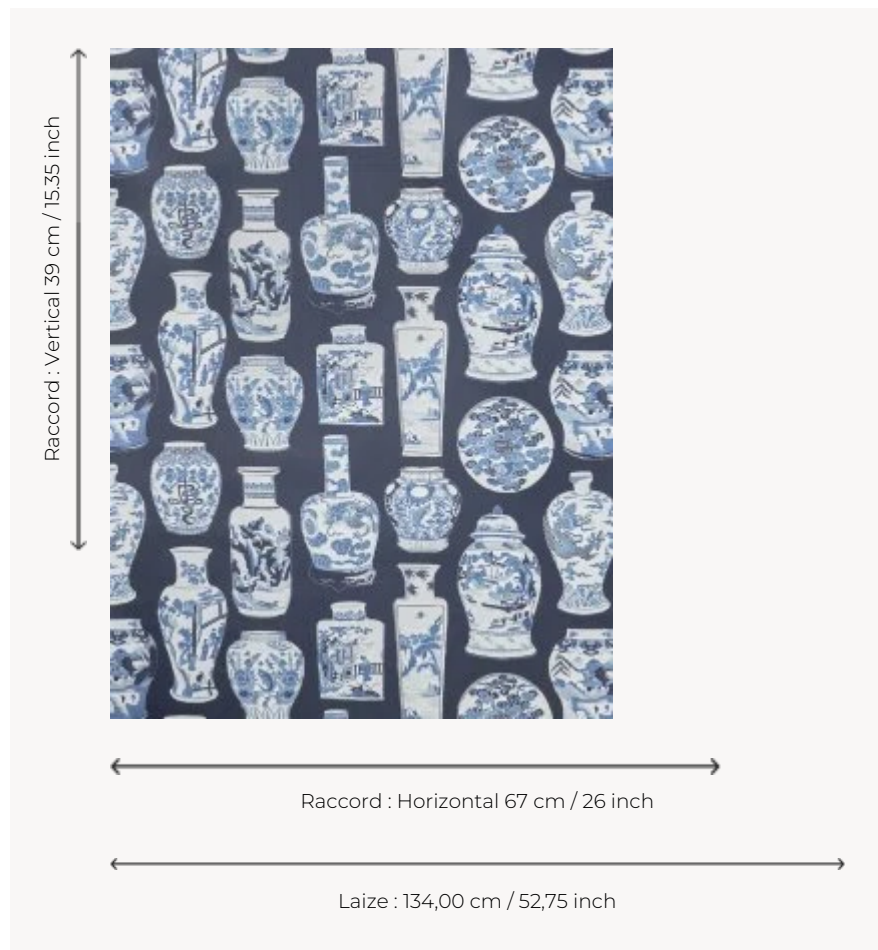

FP045001 QINGHUA PETIT

Coordinated with the fabric of the same name, QINGHUA is a design representing a collection of cobalt blue and white tea pots and porcelain. It is proposed here in a reduced scale.

FP045001 - Indigo

Pierre Frey

TYPE	Wide width printed wallpapers
SALES UNIT	Available per meter/yard
BACKING	NON WOVEN
COMPOSITION	-
WIDTH	134 cm / 52,75 inch
REPEAT	H: 67 cm - 26,00 inch V: 39 cm - 15,35 inch Straight repeat
WEIGHT	165 gr / m ²
CARE	
TRIMMING	Pretrimmed
HANGING/REMOVING	Paste the wall Strippable
CERTIFICATIONS	EUROCLASS C-s1,d0 ASTM E84 Class A
INFORMATION	Use the trim & join marks during installation. Double-cut installation.
BOOK	F9979PPFREY44