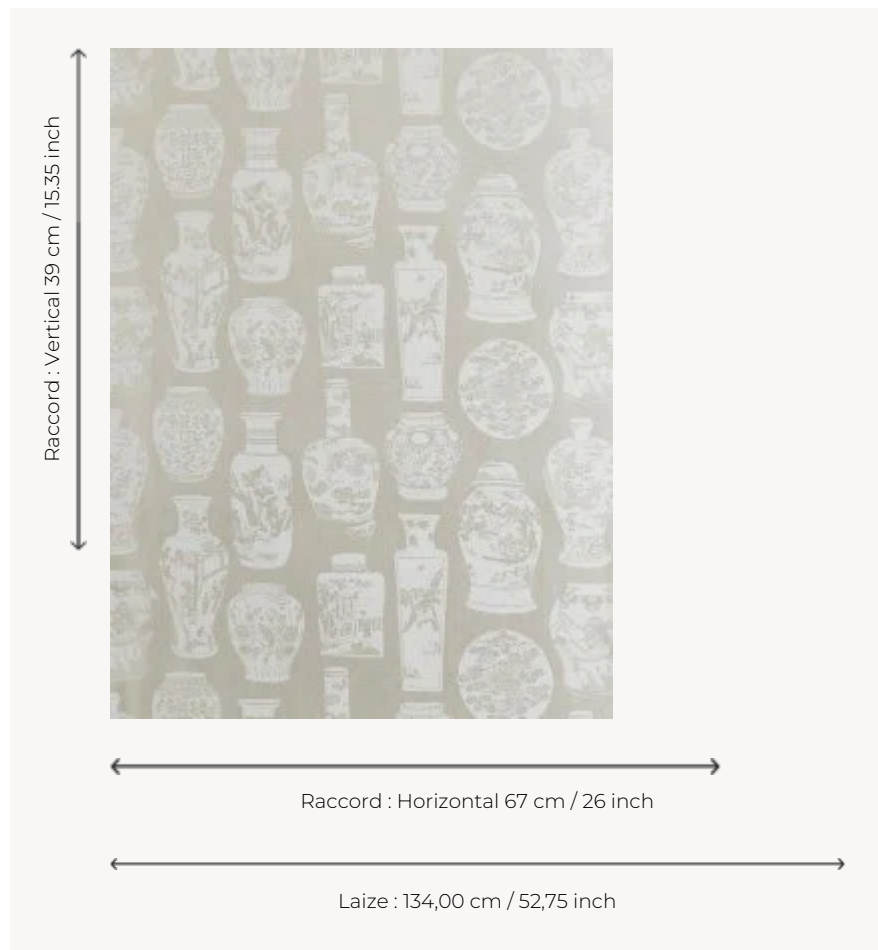

## FP045002 QINGHUA PETIT

Coordinated with the fabric of the same name, QINGHUA is a design representing a collection of cobalt blue and white tea pots and porcelain. It is proposed here in a reduced scale.

### Pierre Frey

<b>TYPE</b>	Wide width printed wallpapers
<b>SALES UNIT</b>	Available per meter/yard
<b>BACKING</b>	NON WOVEN
<b>COMPOSITION</b>	-
<b>WIDTH</b>	134 cm / 52,75 inch
<b>REPEAT</b>	H: 67 cm - 26,00 inch V: 39 cm - 15,35 inch Straight repeat
<b>WEIGHT</b>	165 gr / m <sup>2</sup>
<b>CARE</b>	
<b>TRIMMING</b>	Pretrimmed
<b>HANGING/REMOVING</b>	Paste the wall Strippable
<b>CERTIFICATIONS</b>	EUROCLASS C-s1,d0 ASTM E84 Class A
<b>INFORMATION</b>	Use the trim & join marks during installation. Double-cut installation.
<b>BOOK</b>	F9979PPFREY44