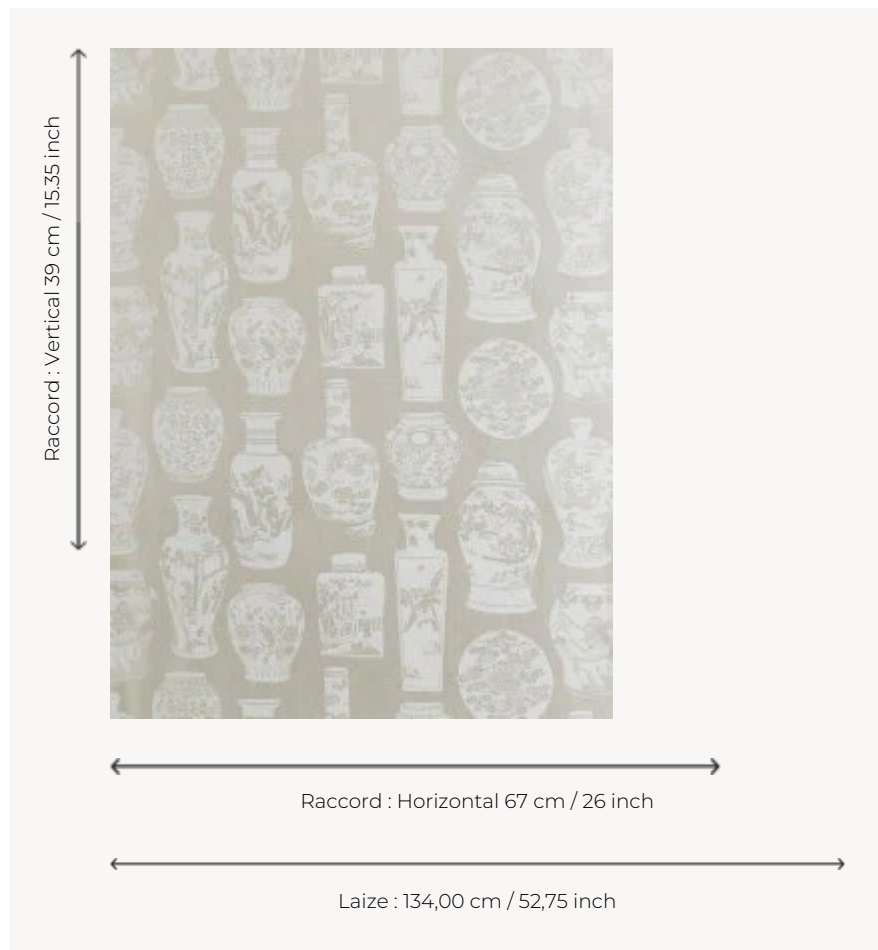

FP045002 QINGHUA PETIT

Coordinated with the fabric of the same name, QINGHUA is a design representing a collection of cobalt blue and white tea pots and porcelain. It is proposed here in a reduced scale.

FP045002 - Nacre

Pierre Frey

TYPE	Wide width printed wallpapers
SALES UNIT	Available per meter/yard
BACKING	NON WOVEN
COMPOSITION	-
WIDTH	134 cm / 52,75 inch
REPEAT	H: 67 cm - 26,00 inch V: 39 cm - 15,35 inch Straight repeat
WEIGHT	165 gr / m ²
CARE	
TRIMMING	Pretrimmed
HANGING/REMOVING	Paste the wall Strippable
CERTIFICATIONS	EUROCLASS C-s1,d0 ASTM E84 Class A
INFORMATION	Use the trim & join marks during installation. Double-cut installation.
BOOK	F9979PPFREY44