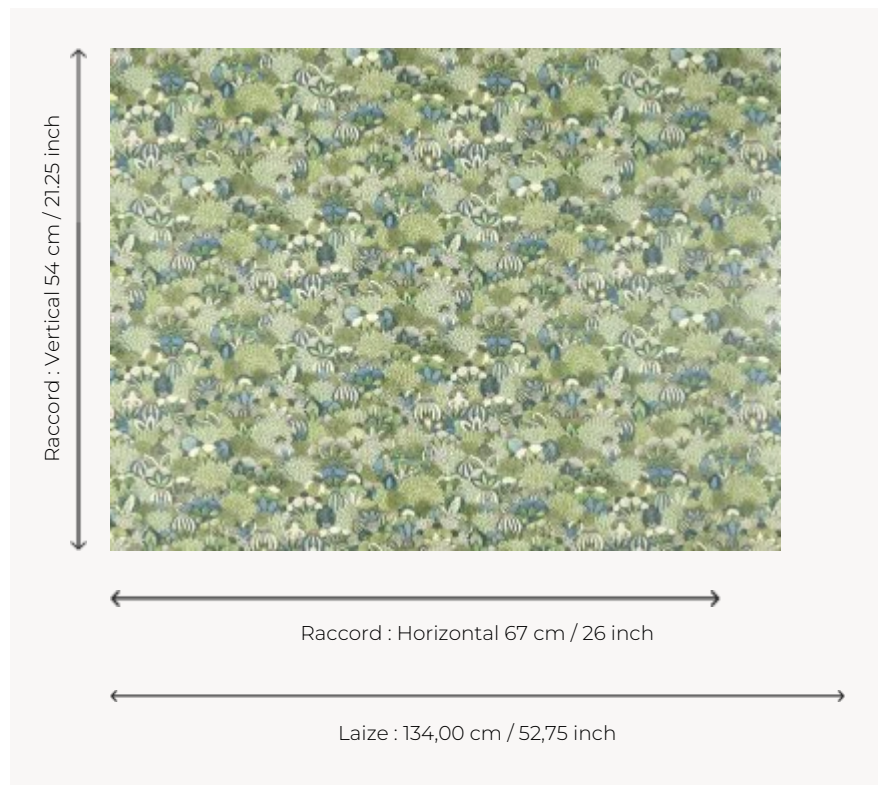

FP046001 ICHIKA

ICHIKA is a Japanese name meaning "thousand flowers", chosen for this charming flowerbed with countless blooms, created by Japanese artist Keiko Yanagisawa.

FP046001 - Vert

Pierre Frey

TYPE	Wide width printed wallpapers
SALES UNIT	Available per meter/yard
BACKING	NON WOVEN
COMPOSITION	-
WIDTH	134 cm / 52,75 inch
REPEAT	H: 67 cm - 26,00 inch V: 54 cm - 21,25 inch Straight repeat
WEIGHT	185 gr / m ²
CARE	 
TRIMMING	Pretrimmed
HANGING/REMOVING	Paste the wall Strippable
CERTIFICATIONS	EUROCLASS B-s1,d0 ASTM E84 Class A
NOTES	Good lightfastness Flame retardant backing
INFORMATION	Use the trim & join marks during installation. Double-cut installation.
BOOK	F9979PPFREY44

2 Colors

FP046001
Vert

FP046002
Terre