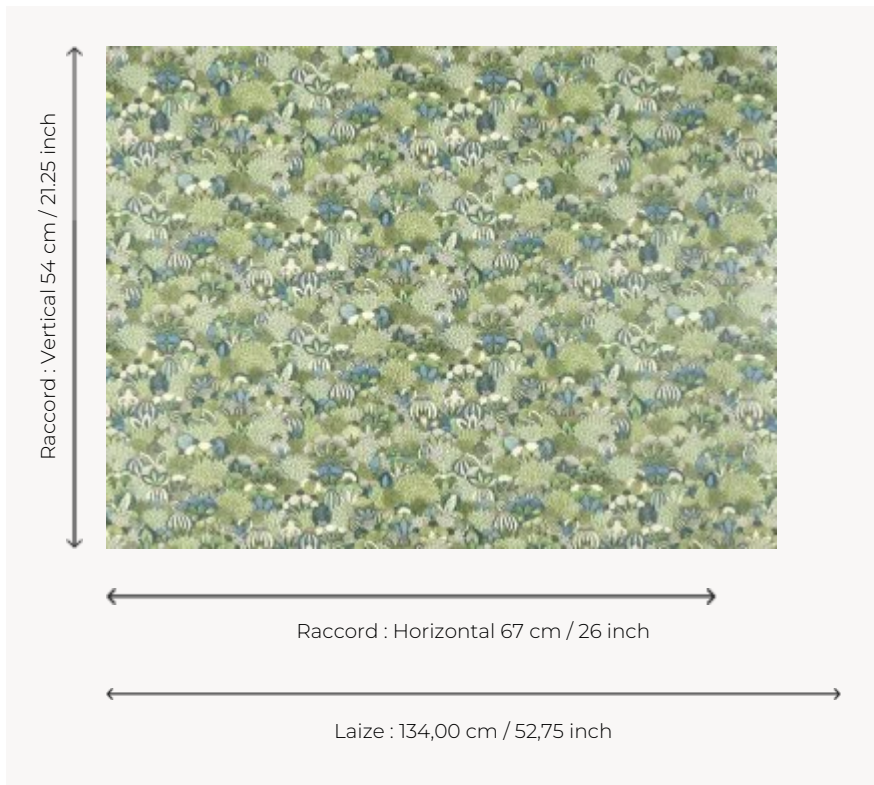

FP046001 ICHIKA

ICHIKA is a Japanese name meaning "thousand flowers", chosen for this charming flowerbed with countless blooms, created by Japanese artist Keiko Yanagisawa.

FP046001 - Vert

Pierre Frey

TYPE	Wide width printed wallpapers
SALES UNIT	Available per meter/yard
BACKING	NON WOVEN
COMPOSITION	-
WIDTH	134 cm / 52,75 inch
REPEAT	H: 67 cm - 26,00 inch V: 54 cm - 21,25 inch Straight repeat
WEIGHT	185 gr / m ²
CARE	
TRIMMING	Pretrimmed
HANGING/REMOVING	Paste the wall Strippable
CERTIFICATIONS	EUROCLASS B-s1,d0 ASTM E84 Class A
NOTES	Good lightfastness Flame retardant backing
INFORMATION	Use the trim & join marks during installation. Double-cut installation.
BOOK	F9979PPFREY44

2 Colors

FP046001
Vert

FP046002
Terre