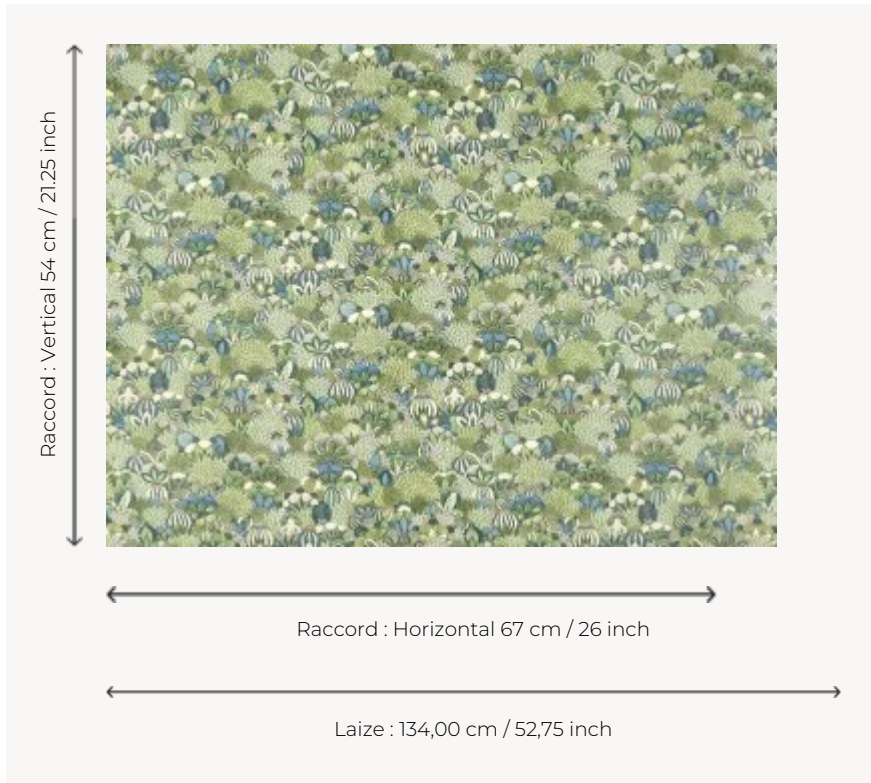

FP046001 ICHIKA

ICHIKA is a Japanese name meaning "thousand flowers", chosen for this charming flowerbed with countless blooms, created by Japanese artist Keiko Yanagisawa.

FP046001 - Vert

Pierre Frey

TYPE	Wide width printed wallpapers
SALES UNIT	Available per meter/yard
BACKING	NON WOVEN
COMPOSITION	-
WIDTH	134 cm / 52,75 inch
REPEAT	H: 67 cm - 26,00 inch V: 54 cm - 21,25 inch Straight repeat
WEIGHT	185 gr / m ²
CARE	
TRIMMING	Pretrimmed
HANGING/REMOVING	Paste the wall Strippable
CERTIFICATIONS	EUROCLASS B-s1,d0 ASTM E84 Class A
NOTES	Good lightfastness Flame retardant backing
INFORMATION	Use the trim & join marks during installation. Double-cut installation.
BOOK	F9979PPFREY44

2 Colors

FP046001
Vert

FP046002
Terre