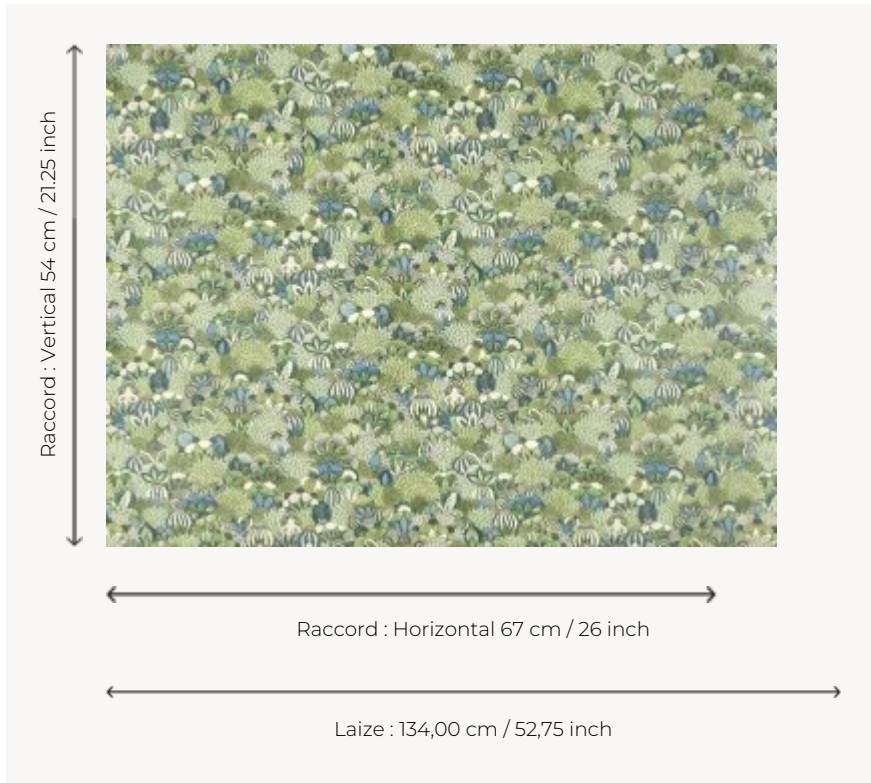

FP046001 ICHIKA

ICHIKA is a Japanese name meaning "thousand flowers", chosen for this charming flowerbed with countless blooms, created by Japanese artist Keiko Yanagisawa.

FP046001 - Vert

Pierre Frey

TYPE	Wide width printed wallpapers
SALES UNIT	Available per meter/yard
BACKING	NON WOVEN
COMPOSITION	-
WIDTH	134 cm / 52,75 inch
REPEAT	H: 67 cm - 26,00 inch V: 54 cm - 21,25 inch Straight repeat
WEIGHT	185 gr / m ²
CARE	 
TRIMMING	Pretrimmed
HANGING/REMOVING	Paste the wall Strippable
CERTIFICATIONS	EUROCLASS B-s1,d0 ASTM E84 Class A
NOTES	Good lightfastness Flame retardant backing
INFORMATION	Use the trim & join marks during installation. Double-cut installation.
BOOK	F9979PPFREY44

2 Colors

FP046001
Vert

FP046002
Terre