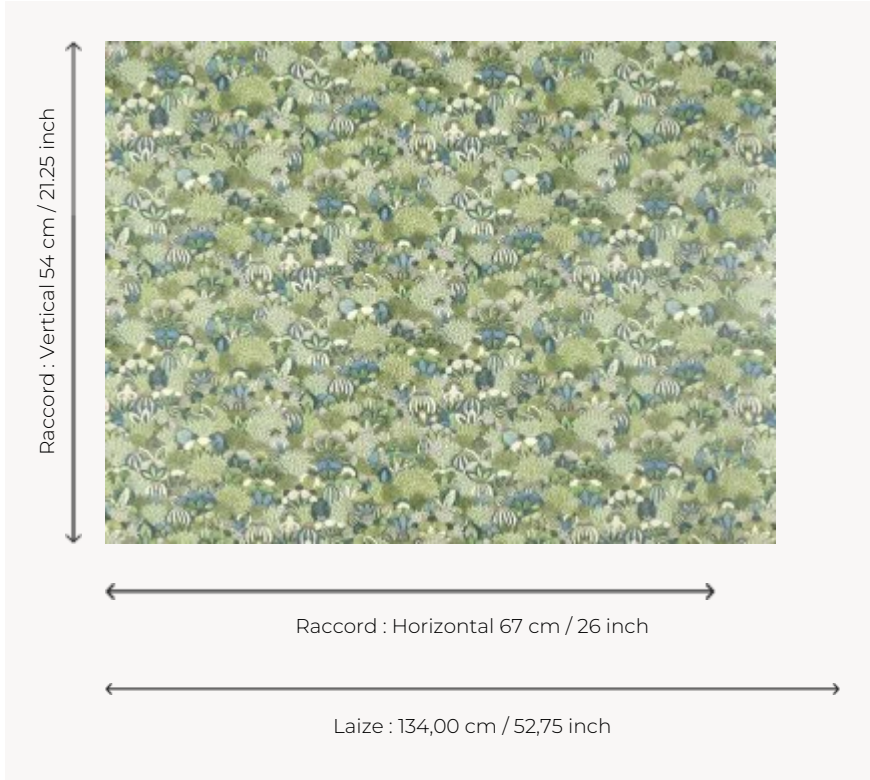

## FP046001 ICHIKA

ICHIKA is a Japanese name meaning "thousand flowers", chosen for this charming flowerbed with countless blooms, created by Japanese artist Keiko Yanagisawa.

### FP046001 - Vert

### Pierre Frey

<b>TYPE</b>	Wide width printed wallpapers
<b>SALES UNIT</b>	Available per meter/yard
<b>BACKING</b>	NON WOVEN
<b>COMPOSITION</b>	-
<b>WIDTH</b>	134 cm / 52,75 inch
<b>REPEAT</b>	H: 67 cm - 26,00 inch V: 54 cm - 21,25 inch Straight repeat
<b>WEIGHT</b>	185 gr / m <sup>2</sup>
<b>CARE</b>	 
<b>TRIMMING</b>	Pretrimmed
<b>HANGING/REMOVING</b>	Paste the wall Strippable
<b>CERTIFICATIONS</b>	EUROCLASS B-s1,d0 ASTM E84 Class A
<b>NOTES</b>	Good lightfastness Flame retardant backing
<b>INFORMATION</b>	Use the trim & join marks during installation. Double-cut installation.
<b>BOOK</b>	F9979PPFREY44

## 2 Colors

FP046001  
Vert

FP046002  
Terre